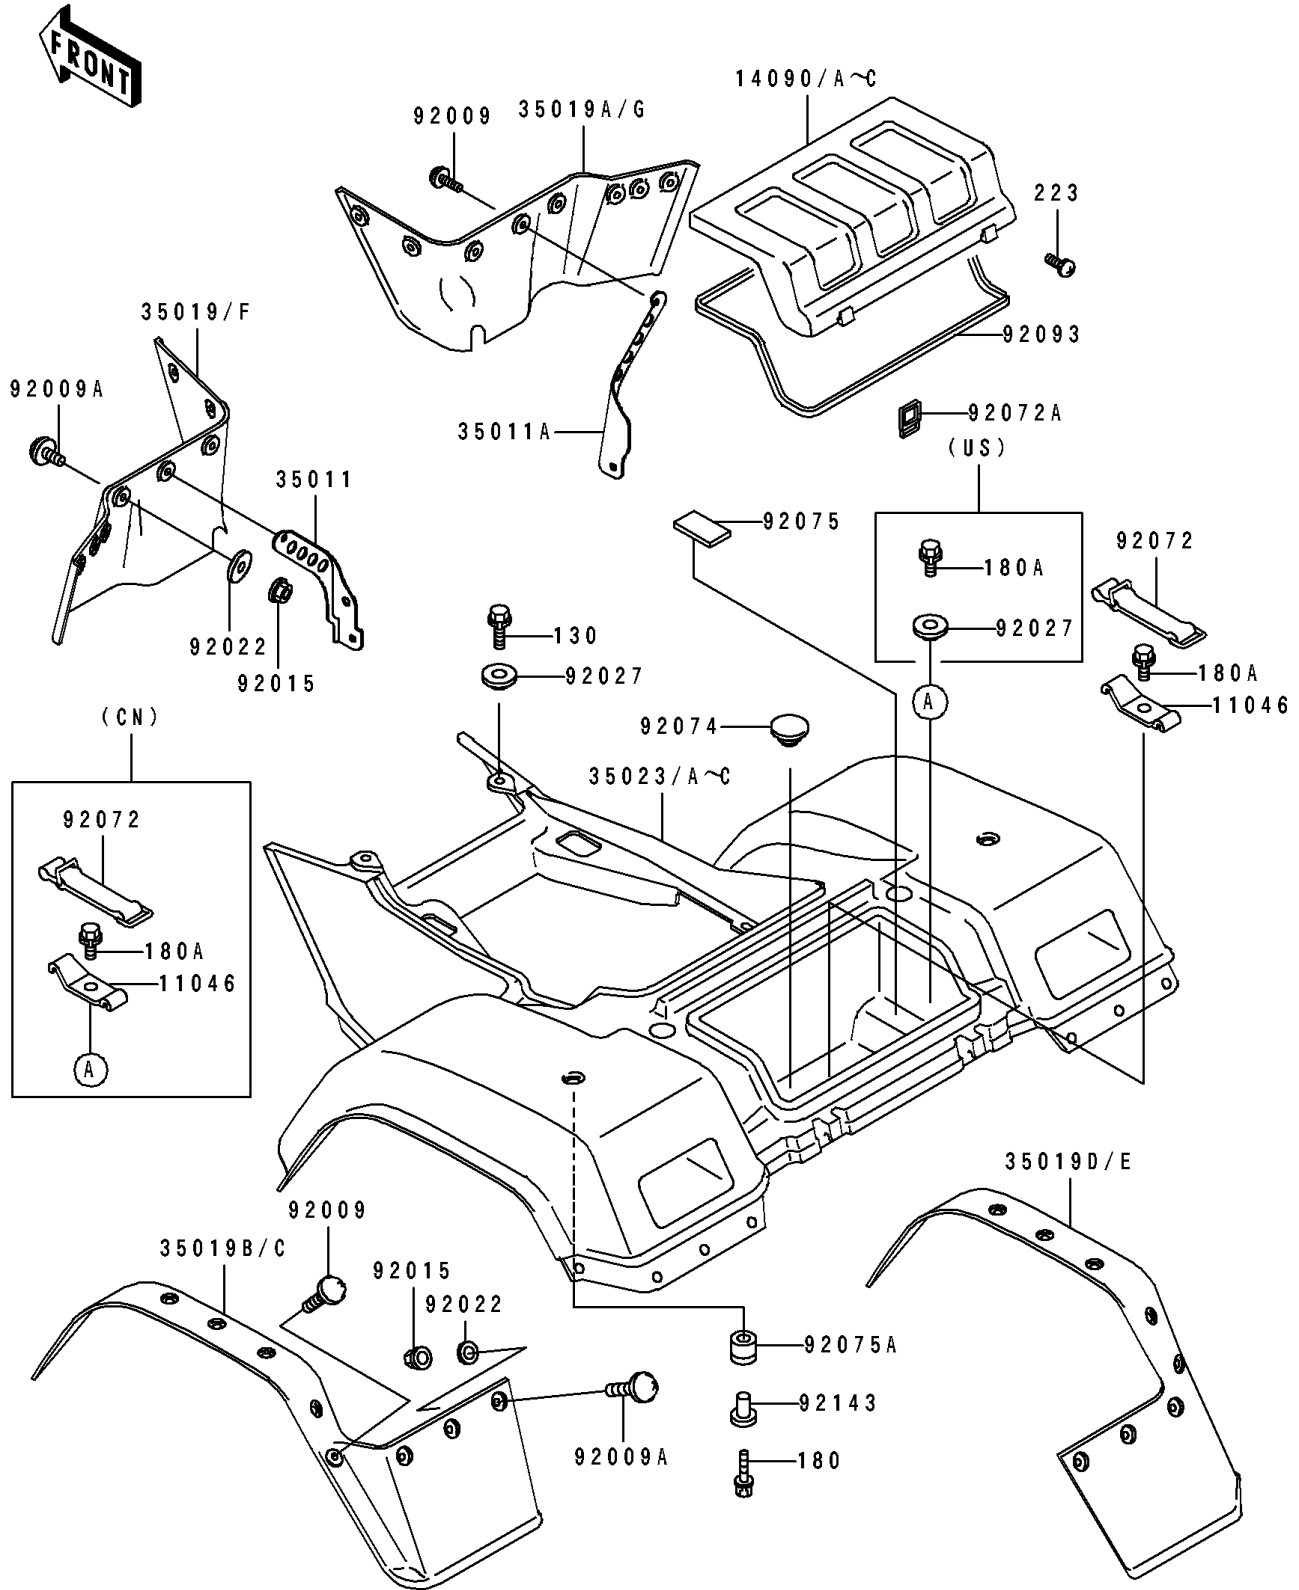

1994 Bayou 400 4X4 PARTS DIAGRAM

Rear Fender(s)

F2172

1994 Bayou 400 4X4 PARTS LIST

Rear Fender(s)

ITEM NAME	PART NUMBER	QUANTITY
BRACKET,BAND (Ref # 11046)	11046-1319	2
BRACKET,BAND (Ref # 11046)	11046-1319	1
COVER,REAR FENDER,BLUE (Ref # 14090)	14090-1160-BG	1
COVER,REAR FENDER,M.B.GRAY (Ref # 14090A)	14090-1160-RF	1
STAY,RR FENDER,LH (Ref # 35011)	35011-1618	1
STAY,RR FENDER,RH (Ref # 35011A)	35011-1619	1
FLAP,RR,LWR,LH,S.GRAY (Ref # 35019)	35019-1296-RG	1
FLAP,RR,LWR,RH,S.GRAY (Ref # 35019A)	35019-1297-RG	1
FLAP,RR,LH,S.GRAY (Ref # 35019B)	35019-1298-RG	1
FLAP,RR,RH,S.GRAY (Ref # 35019D)	35019-1299-RG	1
FENDER-REAR,BLUE (Ref # 35023)	35023-1332-BG	1
FENDER-REAR,M.B.GRAY (Ref # 35023A)	35023-1332-RF	1
SCREW,6X22,BLACK (Ref # 92009)	92009-1256	4
SCREW,6X16 (Ref # 92009A)	92009-1621	34
NUT,LOCK,FLANGED,6MM (Ref # 92015)	92015-1675	40
WASHER,6.5X16X1.0 (Ref # 92022)	92022-1093	38
COLLAR,L=4.7 (Ref # 92027)	92027-122	2
COLLAR,L=4.7 (Ref # 92027)	92027-122	3
BAND (Ref # 92072)	92072-1085	2
BAND (Ref # 92072)	92072-1085	1
BAND,REAR FENDER COVER (Ref # 92072A)	92072-1291	2
PLUG,11X3.2 (Ref # 92074)	92074-038	1
DAMPER (Ref # 92075)	92075-1830	1
DAMPER (Ref # 92075A)	92075-1936	2
SEAL,REAR FENDER COVER (Ref # 92093)	92093-1262	1
COLLAR,L=19.6 (Ref # 92143)	92143-1100	2
BOLT-FLANGED (Ref # 130)	130C0618	2
BOLT-UPSET-WS,6X35 (Ref # 180)	180C0635	2
BOLT-UPSET-WS (Ref # 180A)	180D0614	2