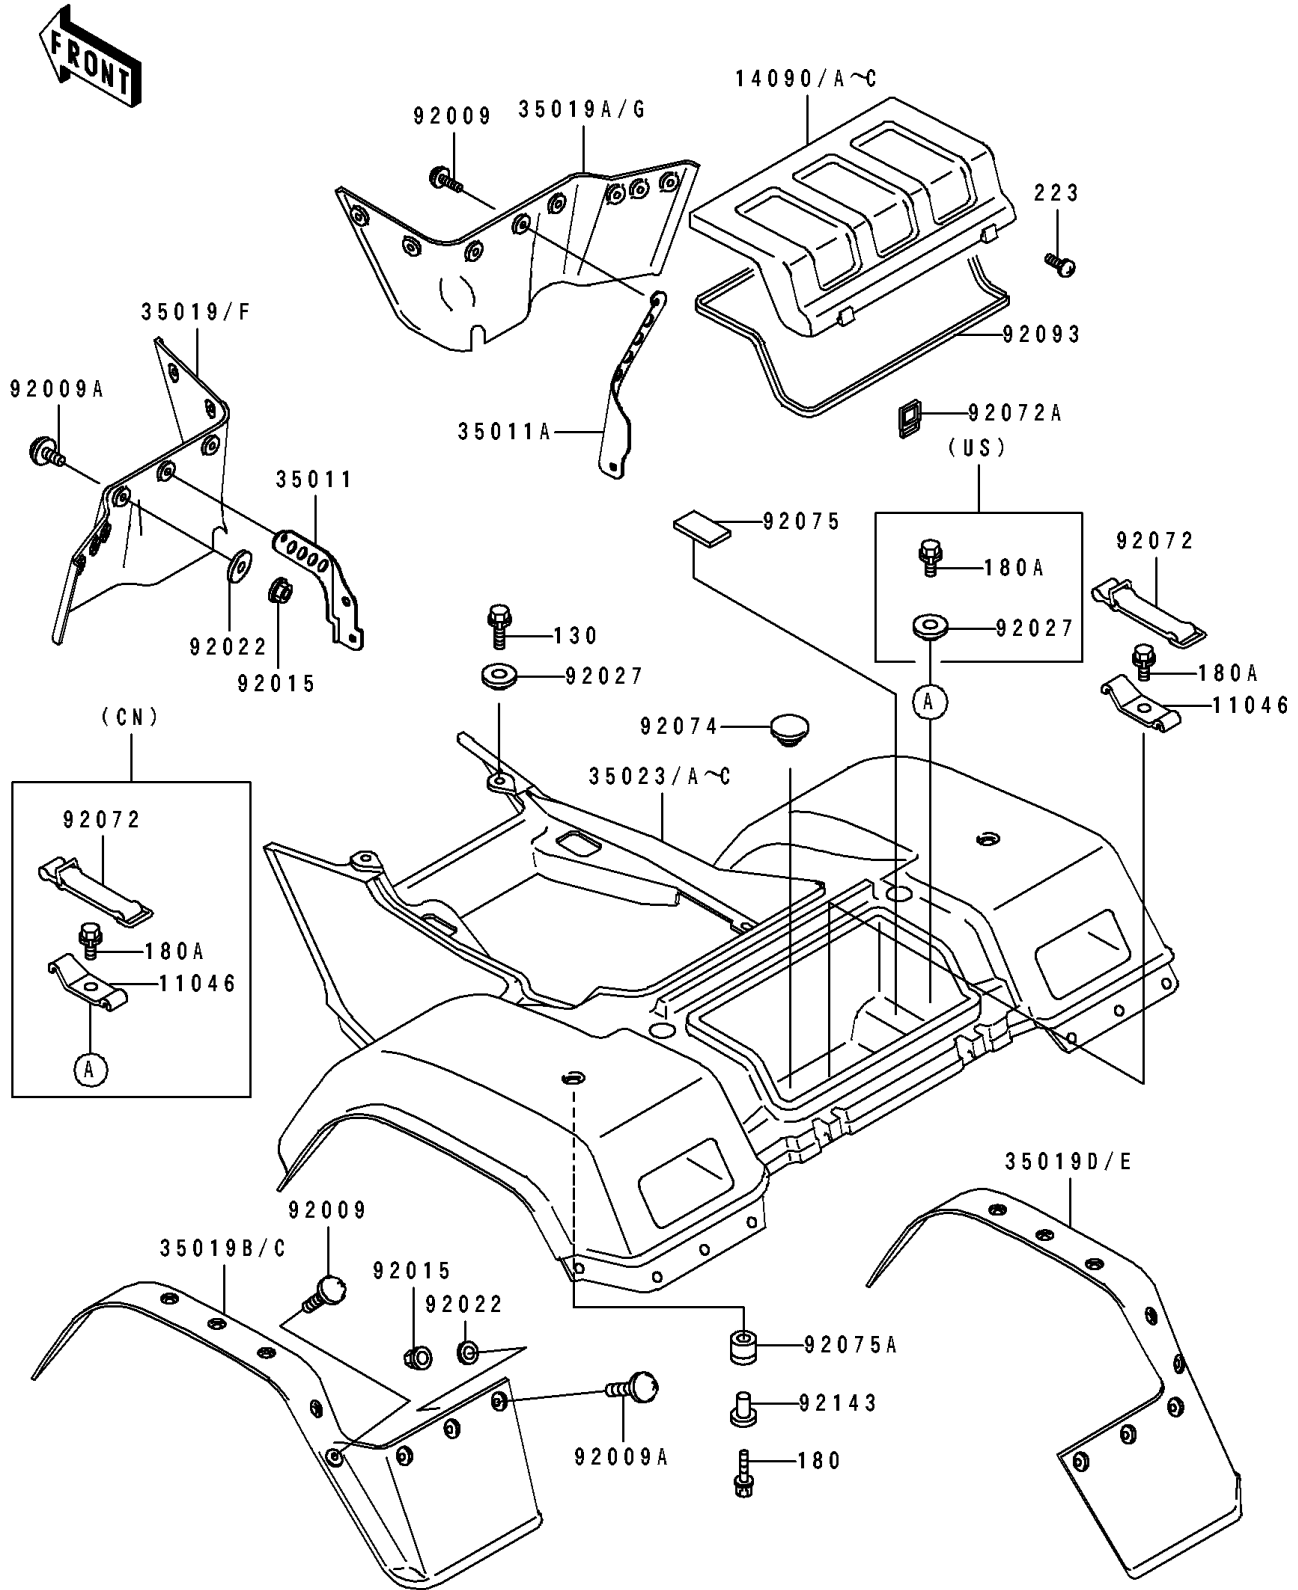

1994 Bayou 400 4X4 PARTS DIAGRAM

Rear Fender(s)

F2172

1994 Bayou 400 4X4 PARTS LIST

Rear Fender(s)

ITEM NAME	PART NUMBER	QUANTITY
BRACKET,BAND (Ref # 11046)	11046-1319	2
BRACKET,BAND (Ref # 11046)	11046-1319	1
COVER,REAR FENDER,BLUE (Ref # 14090)	14090-1160-BG	1
COVER,REAR FENDER,M.B.GRAY (Ref # 14090A)	14090-1160-RF	1
STAY,RR FENDER,LH (Ref # 35011)	35011-1618	1
STAY,RR FENDER,RH (Ref # 35011A)	35011-1619	1
FLAP,RR,LWR,LH,S.GRAY (Ref # 35019)	35019-1296-RG	1
FLAP,RR,LWR,RH,S.GRAY (Ref # 35019A)	35019-1297-RG	1
FLAP,RR,LH,S.GRAY (Ref # 35019B)	35019-1298-RG	1
FLAP,RR,RH,S.GRAY (Ref # 35019D)	35019-1299-RG	1
FENDER-REAR,BLUE (Ref # 35023)	35023-1332-BG	1
FENDER-REAR,M.B.GRAY (Ref # 35023A)	35023-1332-RF	1
SCREW,6X22,BLACK (Ref # 92009)	92009-1256	4
SCREW,6X16 (Ref # 92009A)	92009-1621	34
NUT,LOCK,FLANGED,6MM (Ref # 92015)	92015-1675	40
WASHER,6.5X16X1.0 (Ref # 92022)	92022-1093	38
COLLAR,L=4.7 (Ref # 92027)	92027-122	2
COLLAR,L=4.7 (Ref # 92027)	92027-122	3
BAND (Ref # 92072)	92072-1085	2
BAND (Ref # 92072)	92072-1085	1
BAND,REAR FENDER COVER (Ref # 92072A)	92072-1291	2
PLUG,11X3.2 (Ref # 92074)	92074-038	1
DAMPER (Ref # 92075)	92075-1830	1
DAMPER (Ref # 92075A)	92075-1936	2
SEAL,REAR FENDER COVER (Ref # 92093)	92093-1262	1
COLLAR,L=19.6 (Ref # 92143)	92143-1100	2
BOLT-FLANGED (Ref # 130)	130C0618	2
BOLT-UPSET-WS,6X35 (Ref # 180)	180C0635	2
BOLT-UPSET-WS (Ref # 180A)	180D0614	2