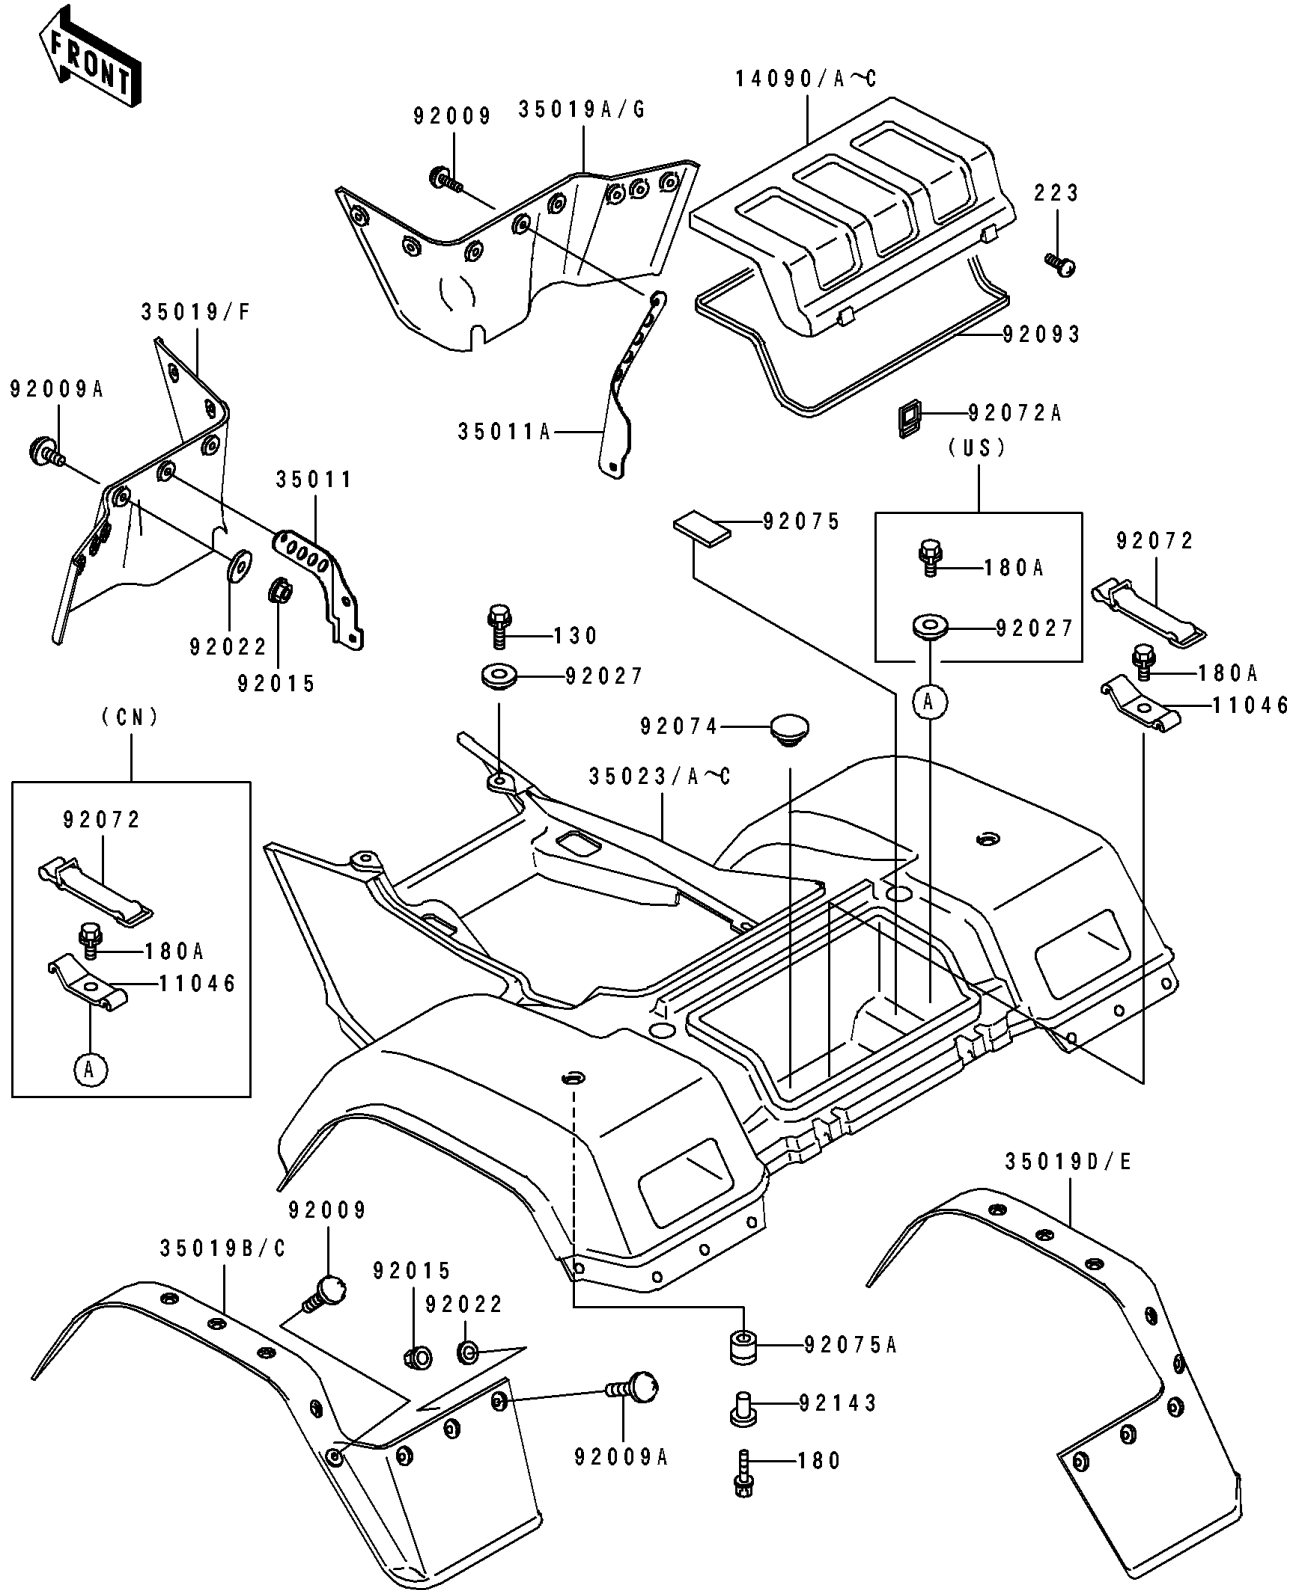

# 1995 Bayou 400 4X4 PARTS DIAGRAM

Rear Fender(s)

F2172

# 1995 Bayou 400 4X4 PARTS LIST

## Rear Fender(s)

ITEM NAME	PART NUMBER	QUANTITY
BRACKET,BAND (Ref # 11046)	11046-1319	2
BRACKET,BAND (Ref # 11046)	11046-1319	1
COVER,REAR FENDER,F.GREEN (Ref # 14090B)	14090-1160-59	1
COVER,REAR FENDER,BLACK (Ref # 14090C)	14090-1160-6D	1
STAY,RR FENDER,LH (Ref # 35011)	35011-1618	1
STAY,RR FENDER,RH (Ref # 35011A)	35011-1619	1
FLAP,RR,LH,BLACK (Ref # 35019C)	35019-1298-6Z	1
FLAP,RR,RH,BLACK (Ref # 35019E)	35019-1299-6Z	1
FLAP,RR,LWR,LH,F.BLACK (Ref # 35019F)	35019-1325-6Z	1
FLAP,RR,LWR,RH,F.BLACK (Ref # 35019G)	35019-1326-6Z	1
FENDER-REAR,F.GREEN (Ref # 35023B)	35023-1332-59	1
FENDER-REAR,BLACK (Ref # 35023C)	35023-1332-6D	1
SCREW,6X22,BLACK (Ref # 92009)	92009-1256	4
SCREW,6X16 (Ref # 92009A)	92009-1621	34
NUT,LOCK,FLANGED,6MM (Ref # 92015)	92015-1675	40
WASHER,6.5X16X1.0 (Ref # 92022)	92022-1093	38
COLLAR,L=4.7 (Ref # 92027)	92027-122	2
COLLAR,L=4.7 (Ref # 92027)	92027-122	3
BAND (Ref # 92072)	92072-1085	2
BAND (Ref # 92072)	92072-1085	1
BAND,REAR FENDER COVER (Ref # 92072A)	92072-1291	2
PLUG,11X3.2 (Ref # 92074)	92074-038	1
DAMPER (Ref # 92075)	92075-1830	1
DAMPER (Ref # 92075A)	92075-1936	2
SEAL,REAR FENDER COVER (Ref # 92093)	92093-1262	1
COLLAR,L=19.6 (Ref # 92143)	92143-1100	2
BOLT-FLANGED (Ref # 130)	130C0618	2
BOLT-UPSET-WS,6X35 (Ref # 180)	180C0635	2
BOLT-UPSET-WS (Ref # 180A)	180D0614	2