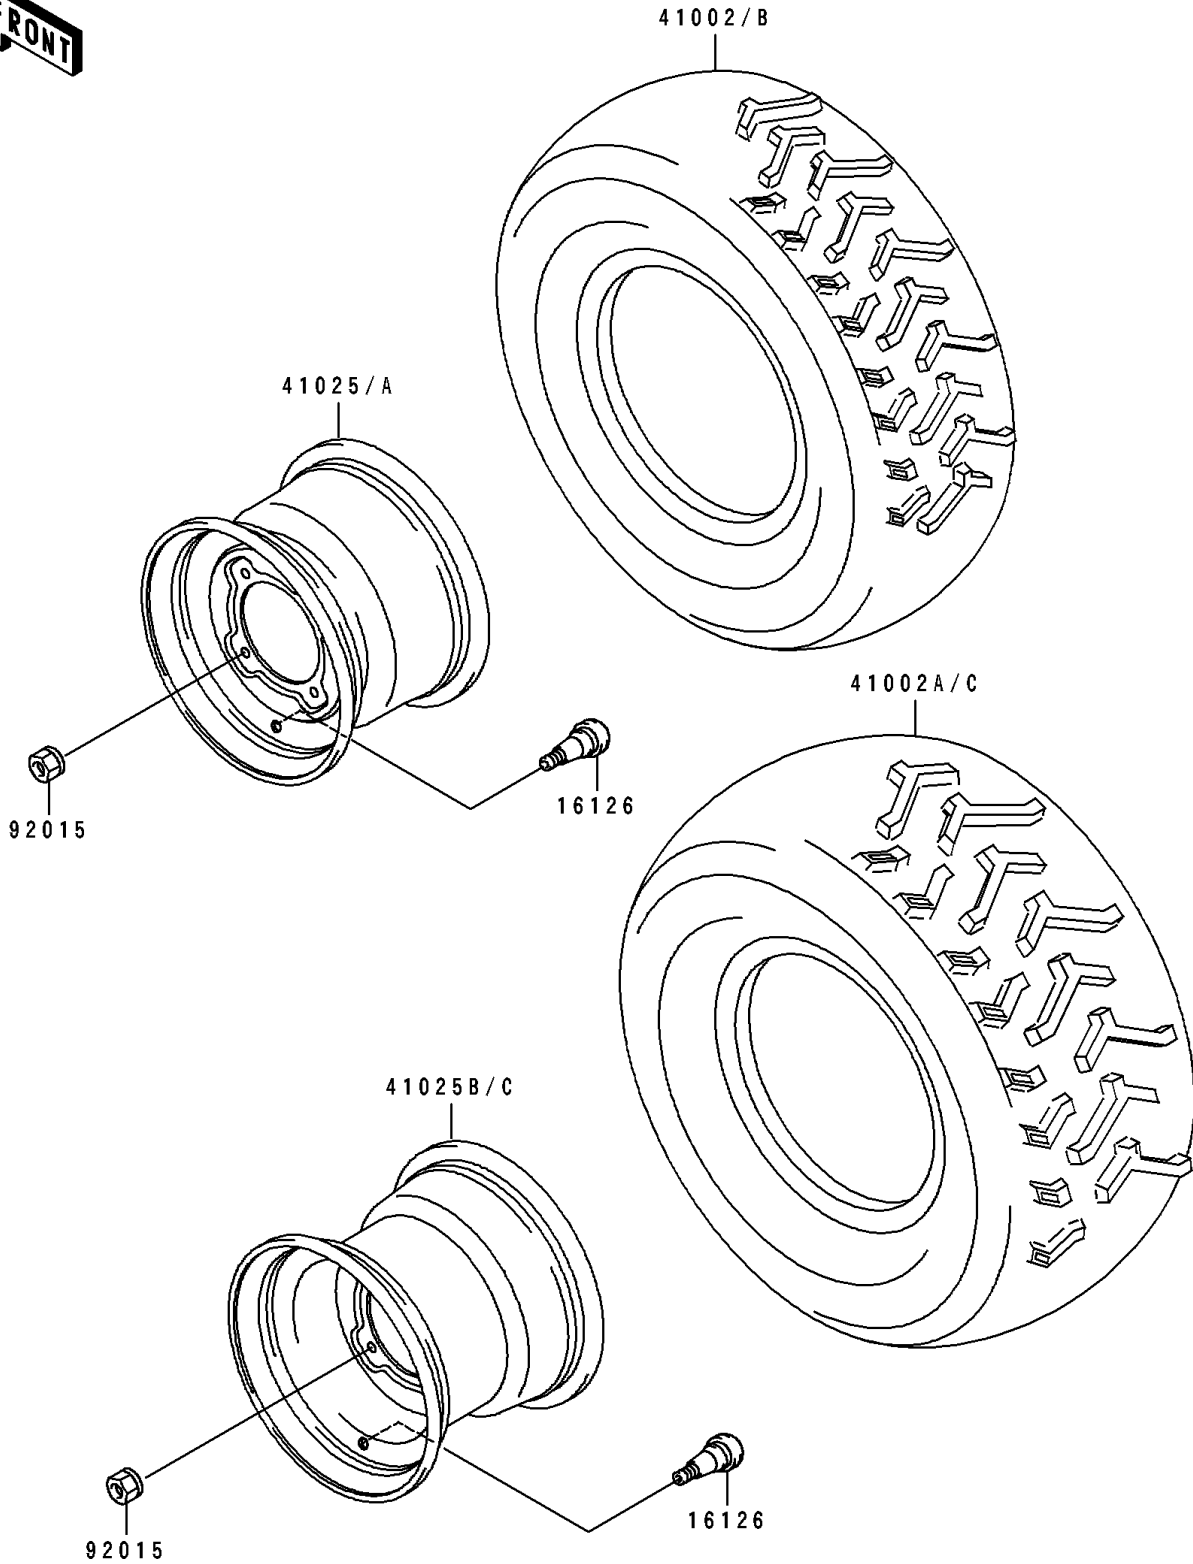

# 1994 Bayou 400 4X4 PARTS DIAGRAM

Wheels/Tires

F2210

# 1994 Bayou 400 4X4 PARTS LIST

## Wheels/Tires

ITEM NAME	PART NUMBER	QUANTITY
VALVE (Ref # 16126)	16126-4001	4
TIRE,FR,AT24X8-11,KT962(D) (Ref # 41002)	41002-1678	2
TIRE,RR,AT24X10-11,KT962A(D) (Ref # 41002A)	41002-1890	2
RIM,FR,11X6.5,J.WHITE (Ref # 41025A)	41025-1196-8C	2
RIM,RR,11X8.0,J.WHITE (Ref # 41025C)	41025-1268-8C	2
NUT,LOCK,10MM (Ref # 92015)	92015-1808	16