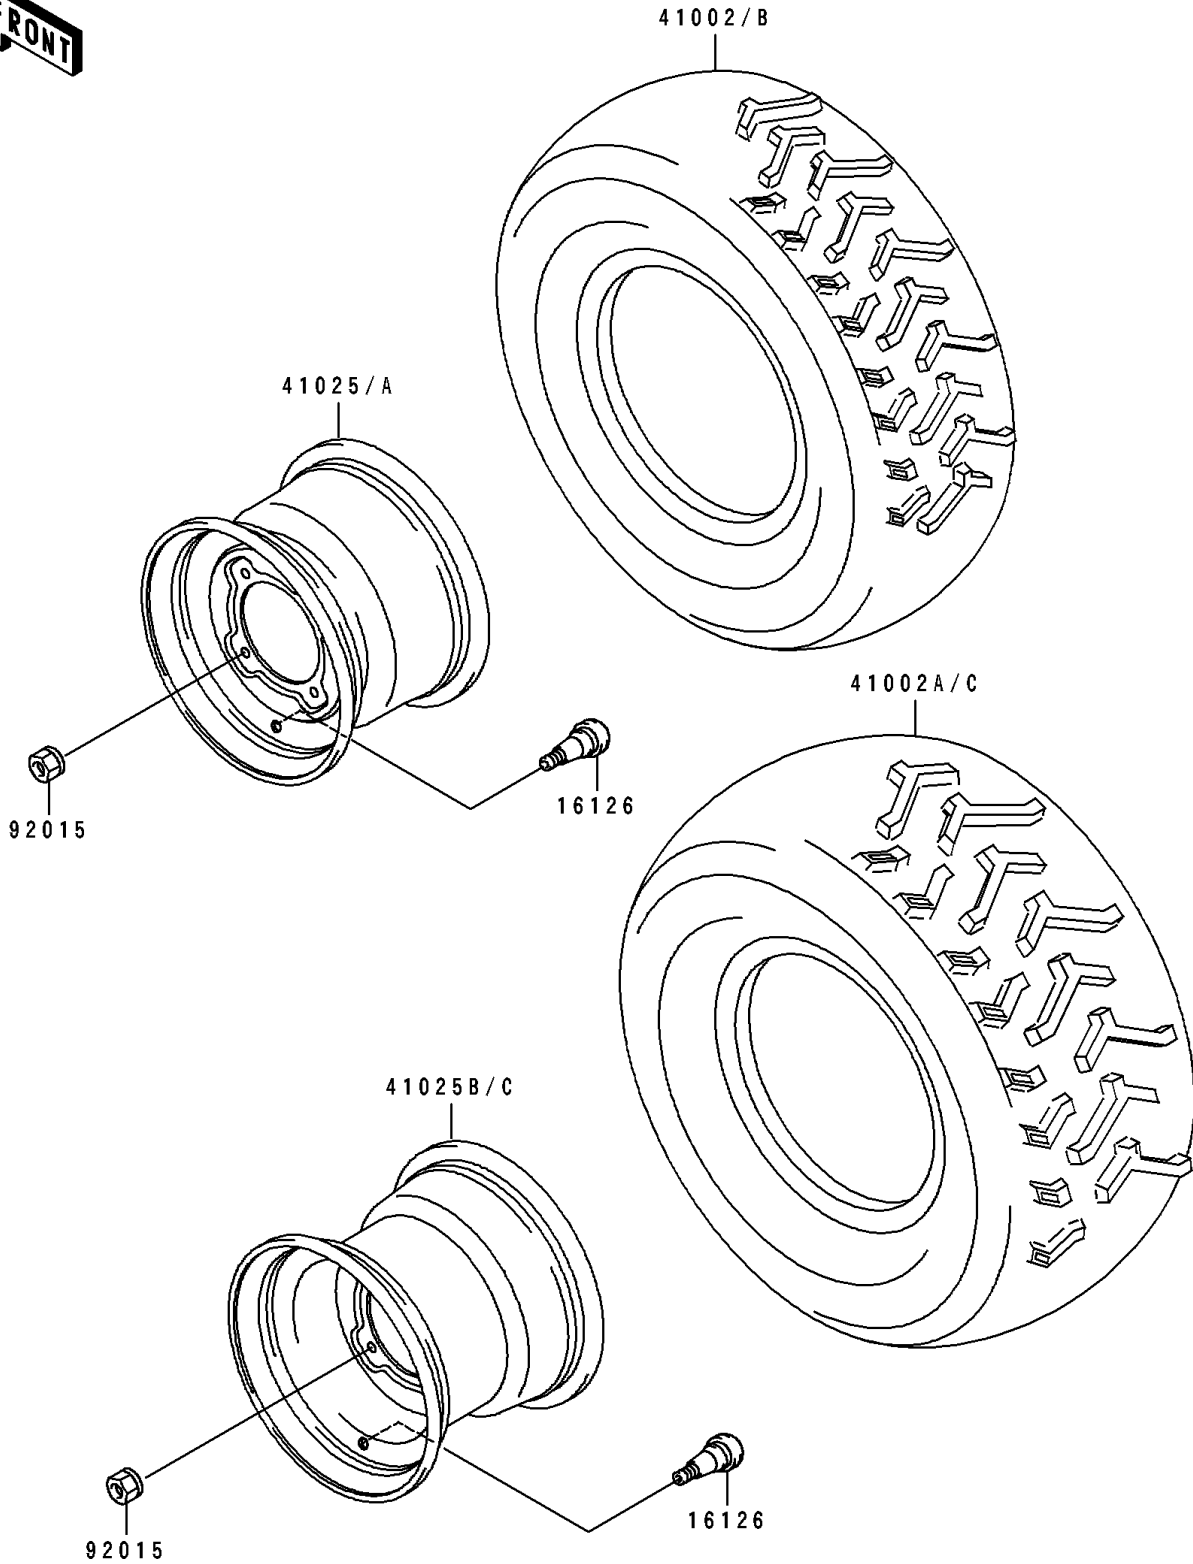

1995 Bayou 400 4X4 PARTS DIAGRAM

Wheels/Tires

F2210

1995 Bayou 400 4X4 PARTS LIST

Wheels/Tires

ITEM NAME	PART NUMBER	QUANTITY
VALVE (Ref # 16126)	16126-4001	4
TIRE,FR,AT24X8-11(GOOD YEAR) (Ref # 41002B)	41002-1989	2
TIRE,RR,AT24X10-11(GOOD YEAR) (Ref # 41002C)	41002-1990	2
RIM,FR,11X6.5,SILVER NO.40 (Ref # 41025)	41025-1196-5A	2
RIM,RR,11X8.0,SILVER NO.40 (Ref # 41025B)	41025-1268-5A	2
NUT,LOCK,10MM (Ref # 92015)	92015-1808	16