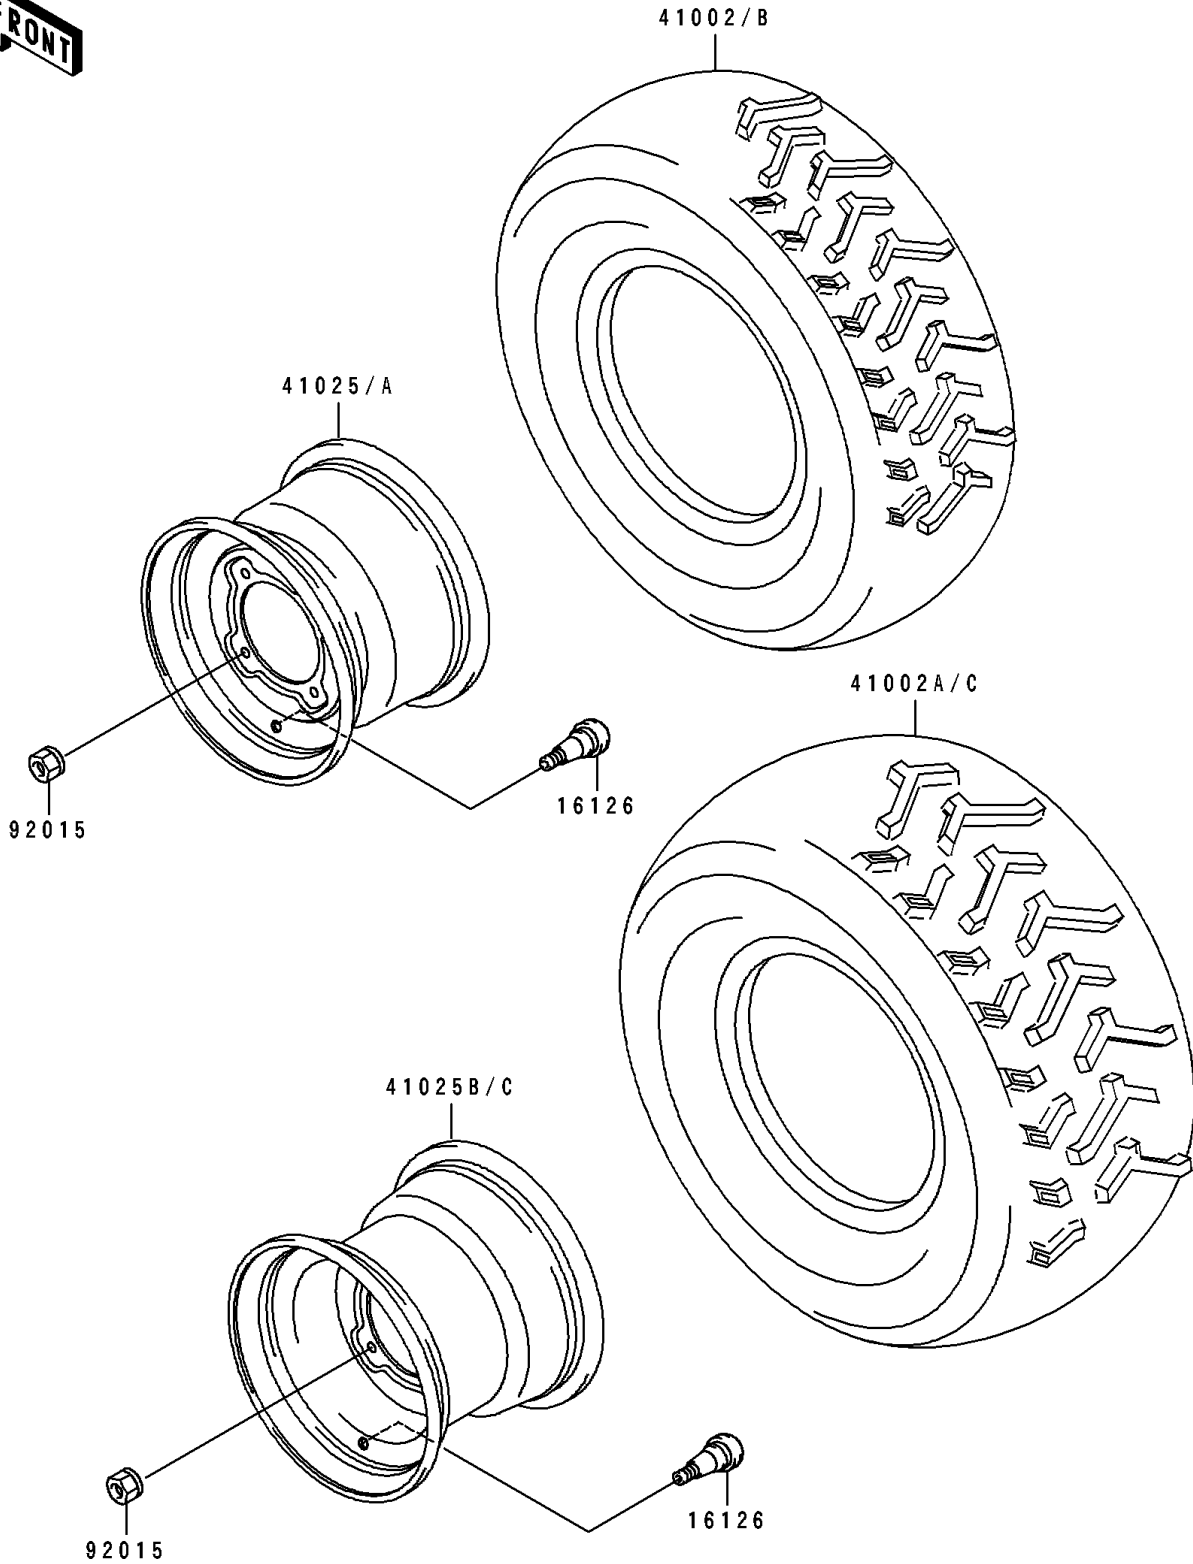

# 1995 Bayou 400 4X4 PARTS DIAGRAM

Wheels/Tires

F2210

# 1995 Bayou 400 4X4 PARTS LIST

## Wheels/Tires

ITEM NAME	PART NUMBER	QUANTITY
VALVE (Ref # 16126)	16126-4001	4
TIRE,FR,AT24X8-11(GOOD YEAR) (Ref # 41002B)	41002-1989	2
TIRE,RR,AT24X10-11(GOOD YEAR) (Ref # 41002C)	41002-1990	2
RIM,FR,11X6.5,SILVER NO.40 (Ref # 41025)	41025-1196-5A	2
RIM,RR,11X8.0,SILVER NO.40 (Ref # 41025B)	41025-1268-5A	2
NUT,LOCK,10MM (Ref # 92015)	92015-1808	16