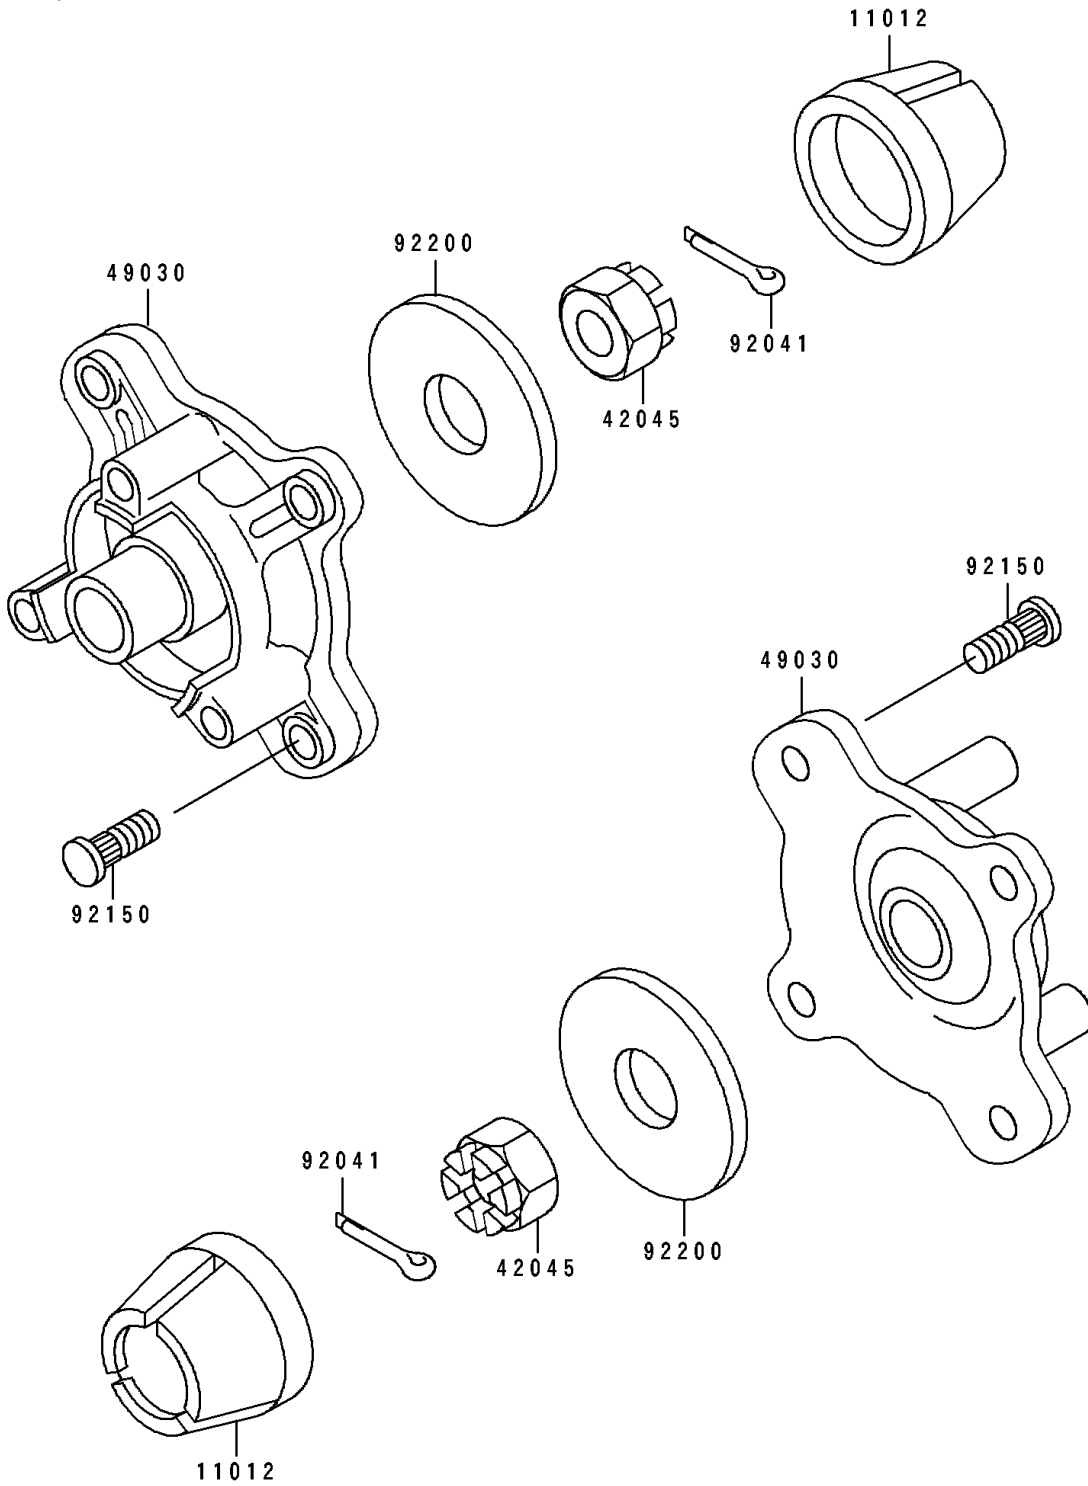

1994 Bayou 400 4X4 PARTS DIAGRAM

Front Hub

F2230

1994 Bayou 400 4X4 PARTS LIST

Front Hub

ITEM NAME	PART NUMBER	QUANTITY
CAP,WHEEL (Ref # 11012)	11012-1519	2
NUT,CASTLE,18MM (Ref # 42045)	42045-018	2
HUB,FR (Ref # 49030)	49030-1102	2
COTTER,4.0X35 (Ref # 92041)	92041-1053	2
BOLT (Ref # 92150)	92150-1289	8
WASHER,18.5X52X4.5 (Ref # 92200)	92200-1139	2