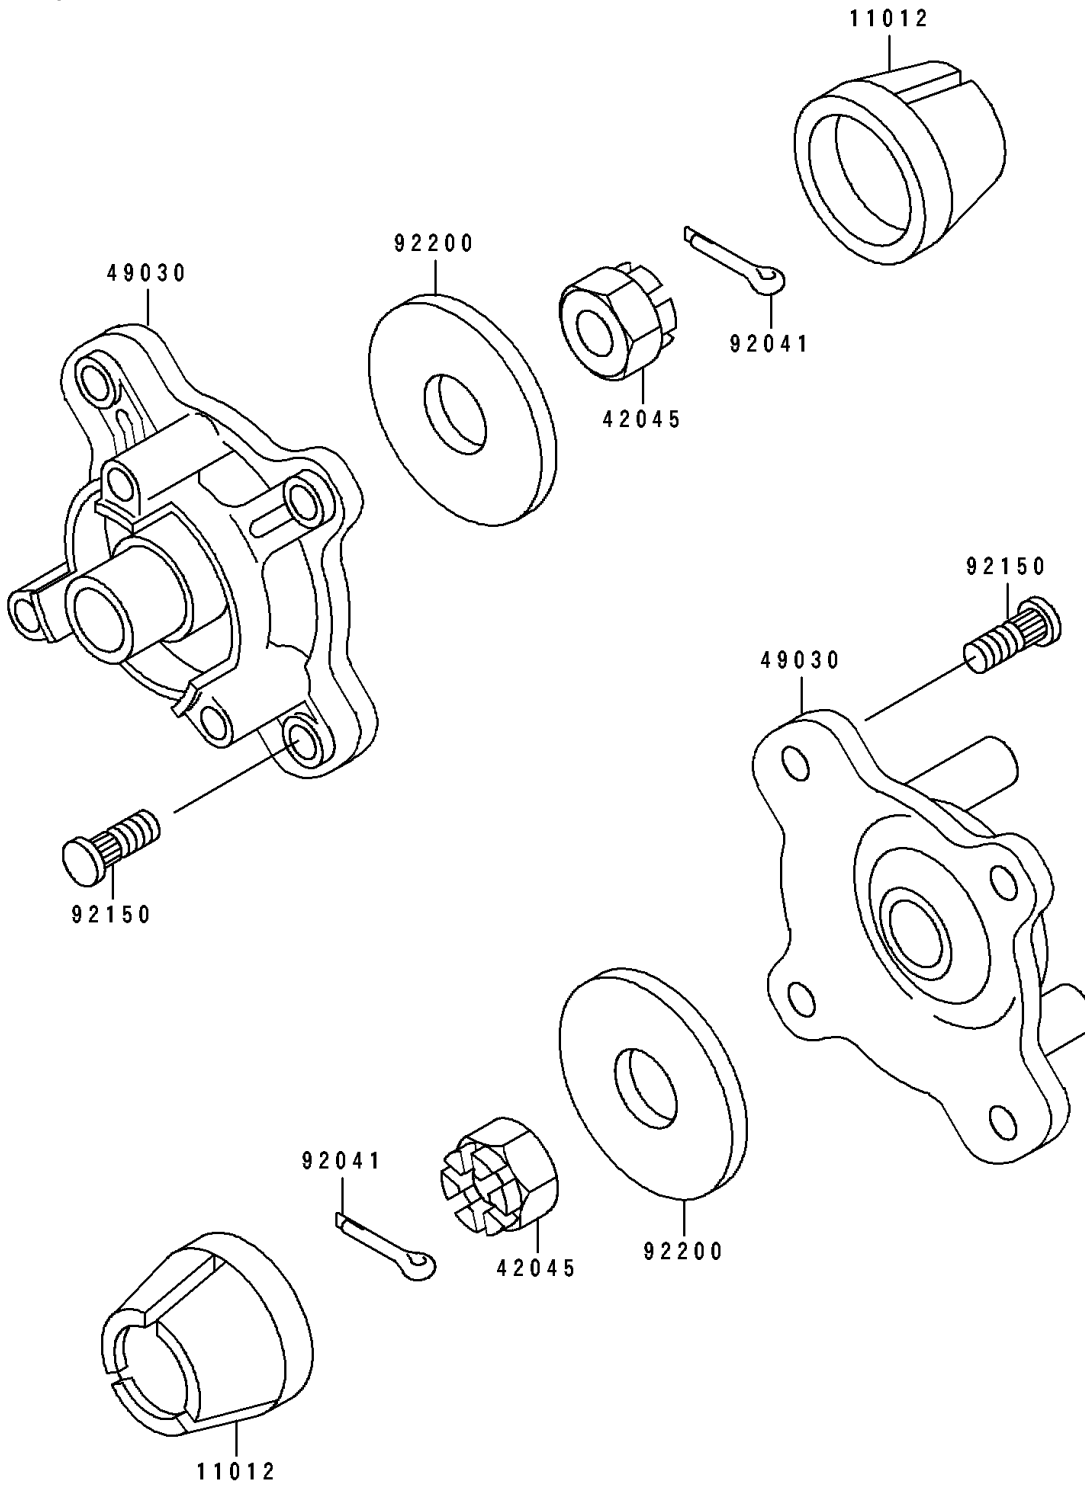

1994 Bayou 400 4X4 PARTS DIAGRAM

Front Hub

F2230

1994 Bayou 400 4X4 PARTS LIST

Front Hub

ITEM NAME	PART NUMBER	QUANTITY
CAP,WHEEL (Ref # 11012)	11012-1519	2
NUT,CASTLE,18MM (Ref # 42045)	42045-018	2
HUB,FR (Ref # 49030)	49030-1102	2
COTTER,4.0X35 (Ref # 92041)	92041-1053	2
BOLT (Ref # 92150)	92150-1289	8
WASHER,18.5X52X4.5 (Ref # 92200)	92200-1139	2