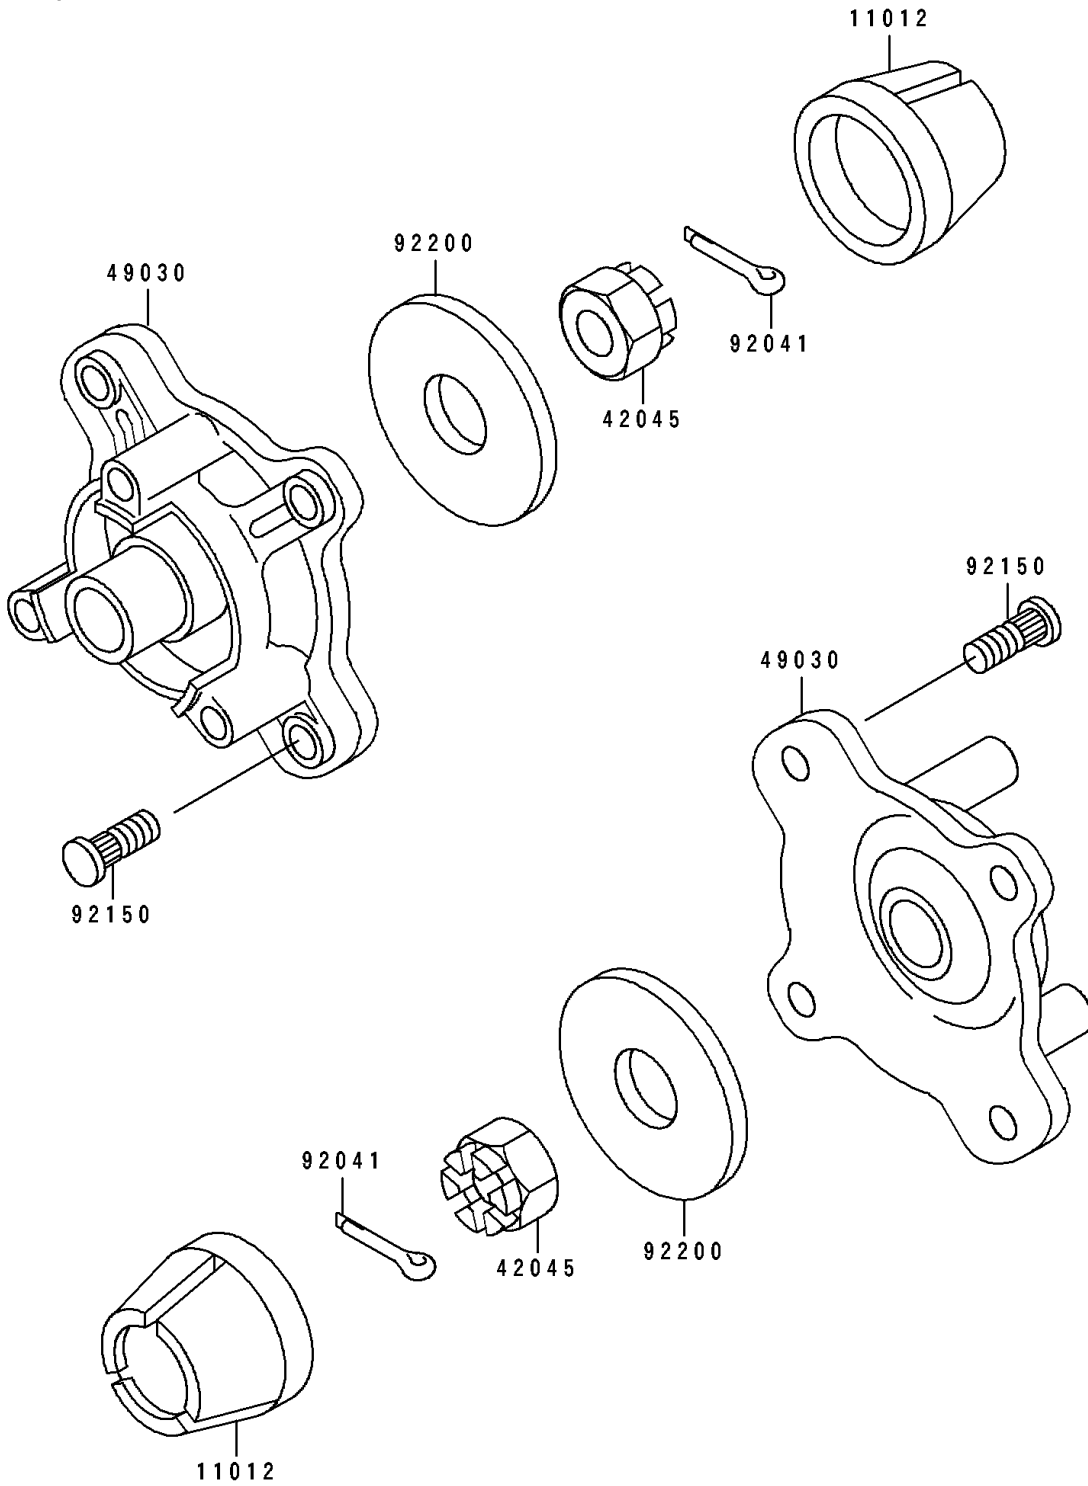

# 1995 Bayou 400 4X4 PARTS DIAGRAM

Front Hub

F2230

## 1995 Bayou 400 4X4 PARTS LIST

### Front Hub

ITEM NAME	PART NUMBER	QUANTITY
CAP,WHEEL (Ref # 11012)	11012-1519	2
NUT,CASTLE,18MM (Ref # 42045)	42045-018	2
HUB,FR (Ref # 49030)	49030-1102	2
COTTER,4.0X35 (Ref # 92041)	92041-1053	2
BOLT (Ref # 92150)	92150-1289	8
WASHER,18.5X52X4.5 (Ref # 92200)	92200-1139	2