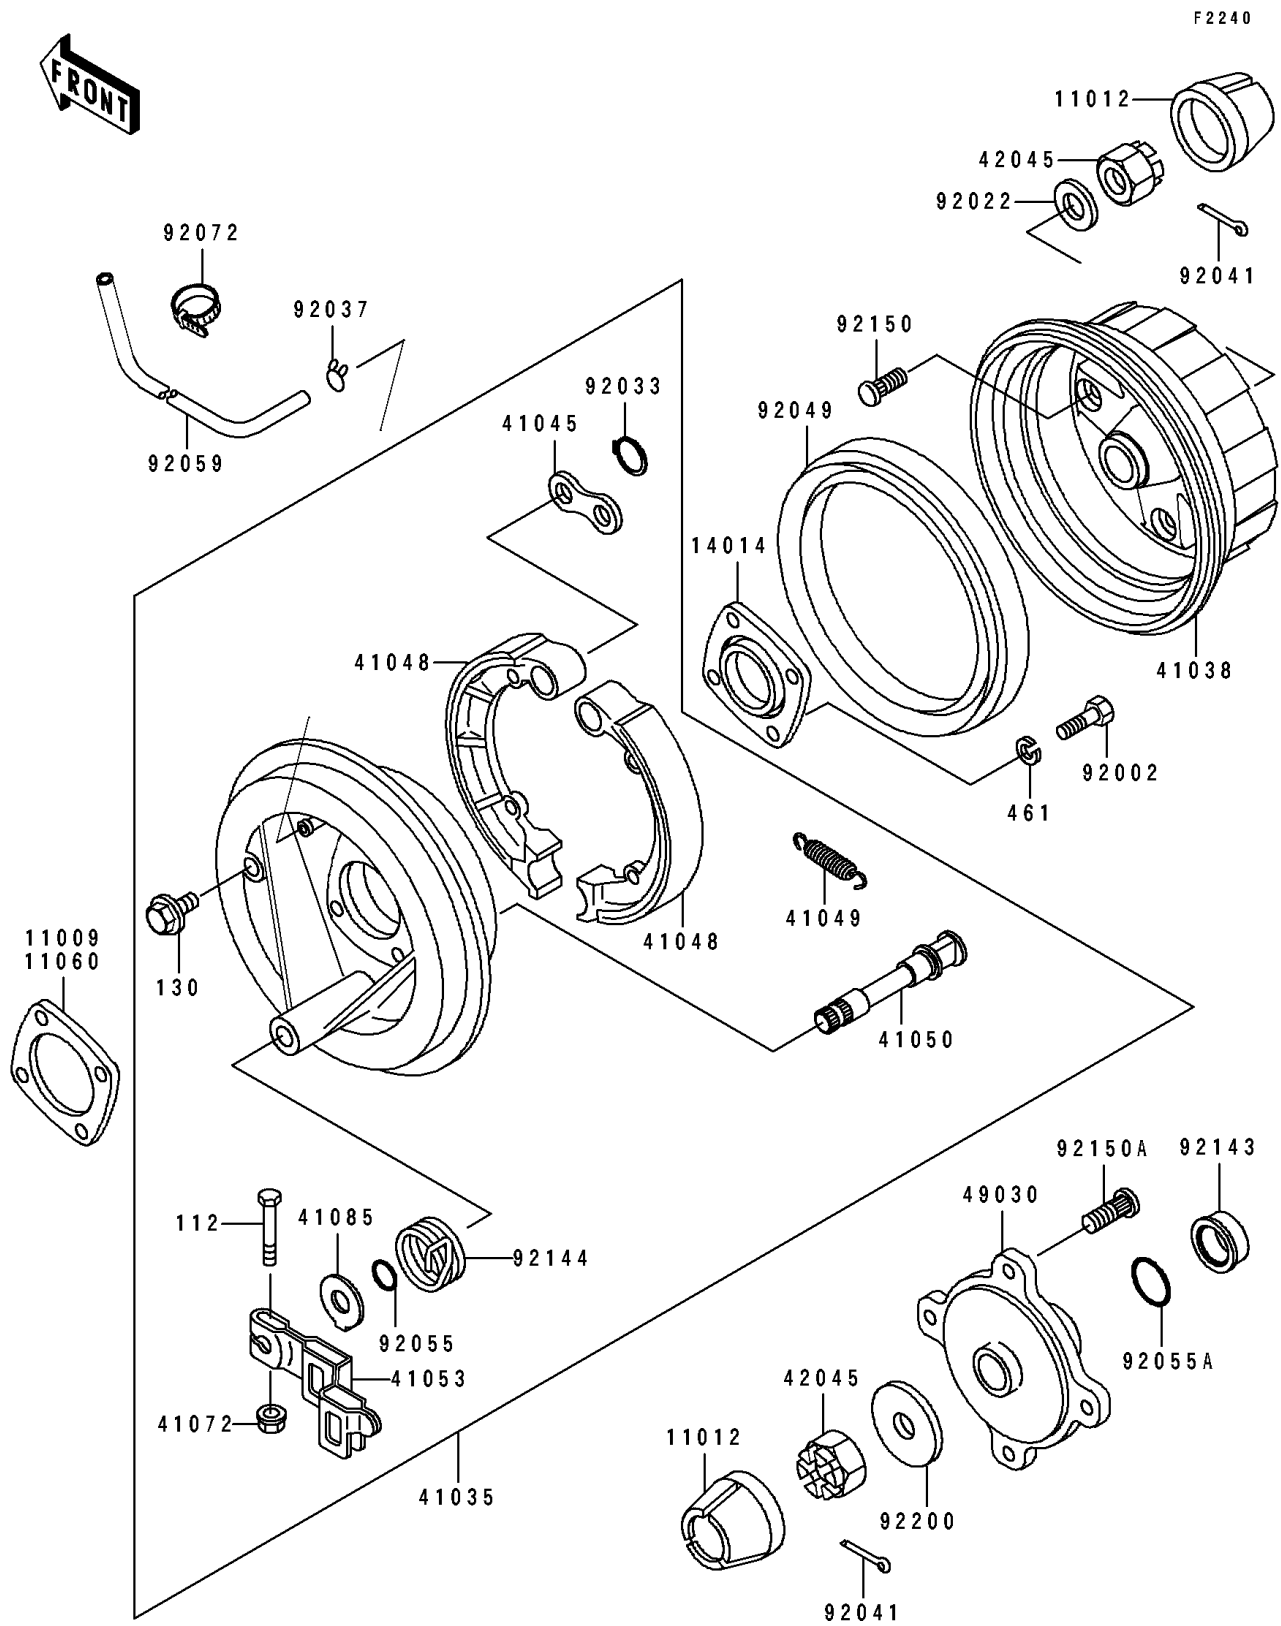

1994 Bayou 400 4X4 PARTS DIAGRAM

Rear Hub

1994 Bayou 400 4X4 PARTS LIST

Rear Hub

ITEM NAME	PART NUMBER	QUANTITY
GASKET (Ref # 11009)	11009-1765	1
CAP,WHEEL (Ref # 11012)	11012-1519	2
PLATE-POSITION (Ref # 14014)	14014-1072	1
PANEL-ASSY-BRAKE,RR,RH (Ref # 41035)	41035-1305	1
DRUM,REAR BRAKE (Ref # 41038)	41038-1202	1
WASHER (Ref # 41045)	41045-006	1
SHOE-BRAKE (Ref # 41048)	41048-1082	2
SPRING,BRAKE SHOE (Ref # 41049)	41049-012	2
CAM-BRAKE (Ref # 41050)	41050-1077	1
LEVER-BRAKE CAM (Ref # 41053)	41053-1078	1
NUT,6MM (Ref # 41072)	41072-007	1
INDICATOR (Ref # 41085)	41085-1062	1
NUT,CASTLE,18MM (Ref # 42045)	42045-018	2
HUB,RR,LH (Ref # 49030)	49030-1111	1
BOLT,10X30 (Ref # 92002)	92002-1918	4
WASHER,18.3X34X4.5 (Ref # 92022)	92022-1658	1
RING-SNAP,15MM (Ref # 92033)	92033-1250	2
CLAMP,TUBE (Ref # 92037)	92037-147	1
COTTER,4.0X35 (Ref # 92041)	92041-1053	2
SEAL-OIL,SD07 190 225 16 NS (Ref # 92049)	92049-1312	1
RING-O,ID=16.4 (Ref # 92055)	92055-1376	1
RING-O,ID=24.5 (Ref # 92055A)	92055-1459	1
TUBE,4.7X9.5X1240 (Ref # 92059)	92059-1968	1
BAND,L=188 (Ref # 92072)	92072-1239	3
COLLAR (Ref # 92143)	92143-1585	1
SPRING (Ref # 92144)	92144-1365	1
BOLT,10MM (Ref # 92150)	92150-1110	4
BOLT (Ref # 92150A)	92150-1289	4
WASHER,18.5X52X4.5 (Ref # 92200)	92200-1139	1

1994 Bayou 400 4X4 PARTS LIST

Rear Hub

ITEM NAME	PART NUMBER	QUANTITY
BOLT-UPSET (Ref # 112)	112H0640	1
BOLT-FLANGED,10X12 (Ref # 130)	130B1012	1
WASHER-SPRING,10MM (Ref # 461)	461F1000	4