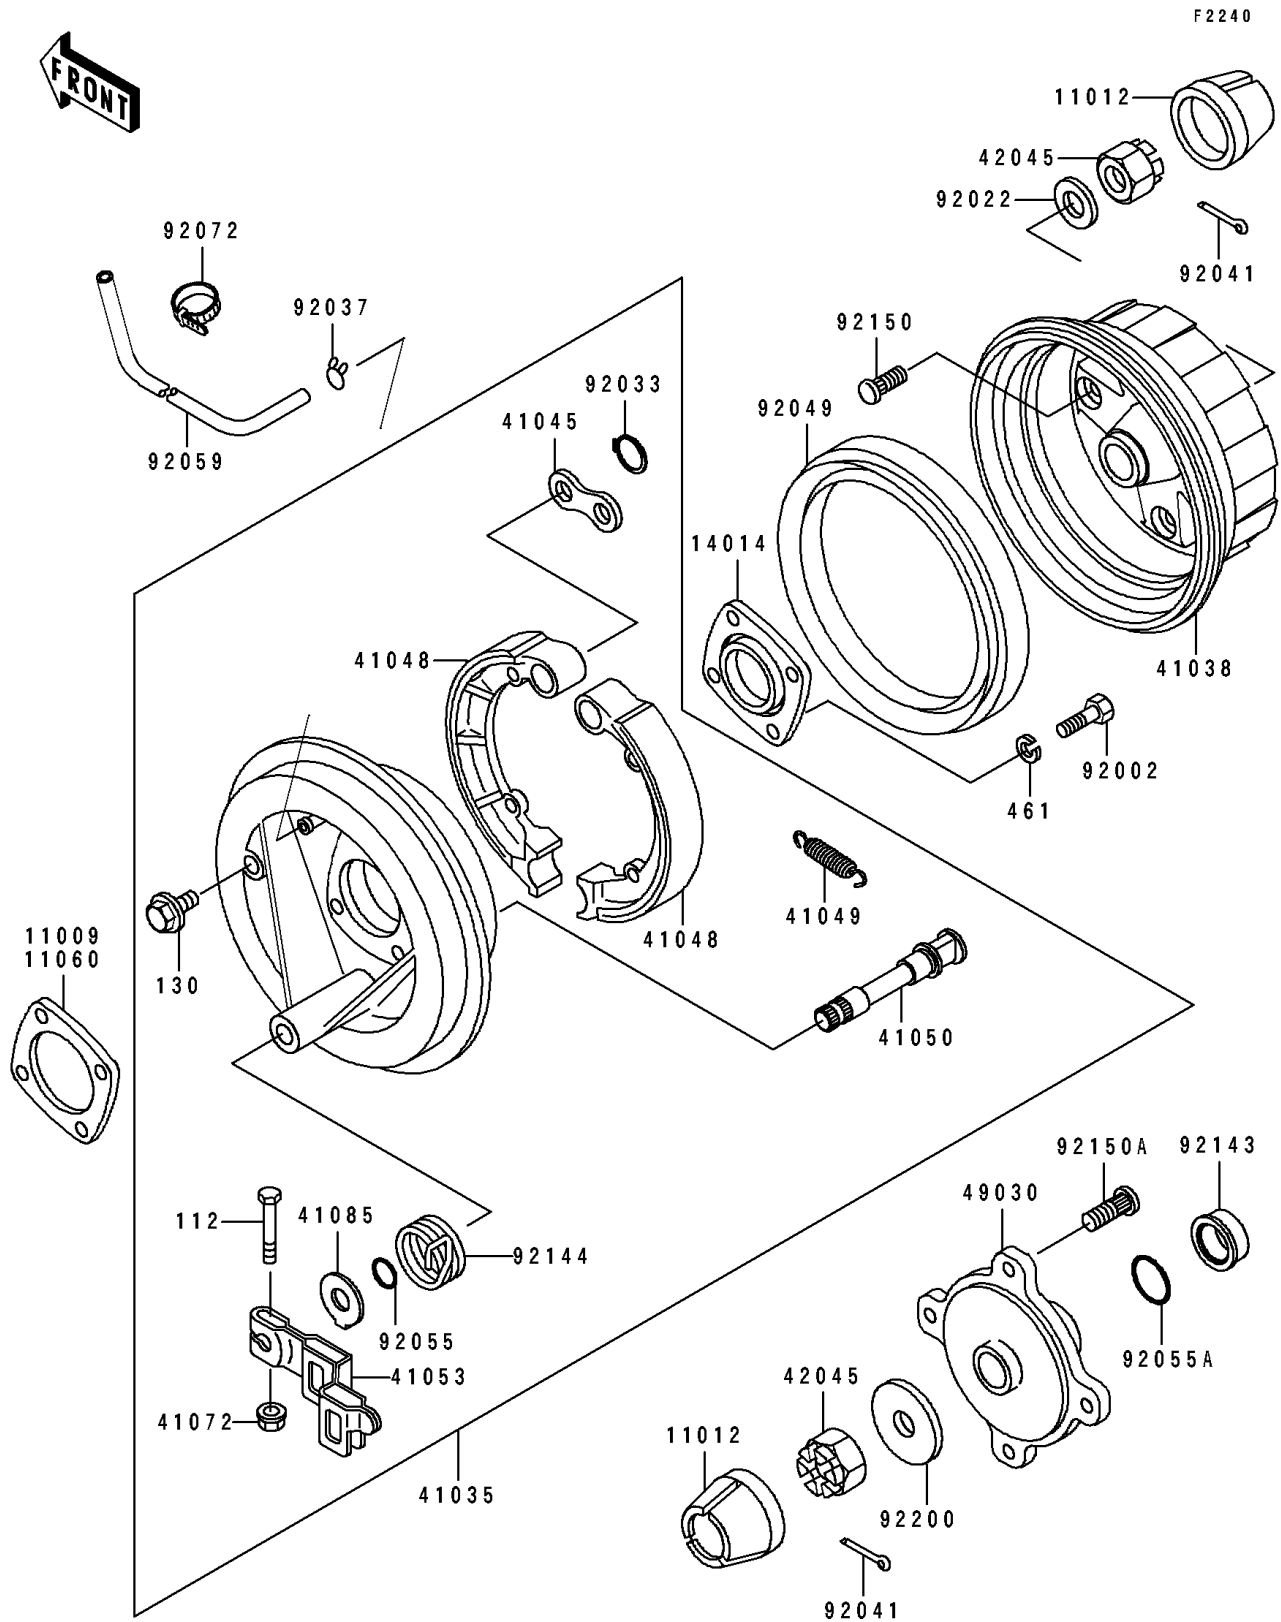

# 1995 Bayou 400 4X4 PARTS DIAGRAM

Rear Hub

## Rear Hub

ITEM NAME	PART NUMBER	QUANTITY
CAP,WHEEL (Ref # 11012)	11012-1519	2
GASKET (Ref # 11060)	11060-1561	1
PLATE-POSITION (Ref # 14014)	14014-1072	1
PANEL-ASSY-BRAKE,RR,RH (Ref # 41035)	41035-1305	1
DRUM,REAR BRAKE (Ref # 41038)	41038-1202	1
WASHER (Ref # 41045)	41045-006	1
SHOE-BRAKE (Ref # 41048)	41048-1082	2
SPRING,BRAKE SHOE (Ref # 41049)	41049-012	2
CAM-BRAKE (Ref # 41050)	41050-1077	1
LEVER-BRAKE CAM (Ref # 41053)	41053-1078	1
NUT,6MM (Ref # 41072)	41072-007	1
INDICATOR (Ref # 41085)	41085-1062	1
NUT,CASTLE,18MM (Ref # 42045)	42045-018	2
HUB,RR,LH (Ref # 49030)	49030-1111	1
BOLT,10X30 (Ref # 92002)	92002-1918	4
WASHER,18.3X34X4.5 (Ref # 92022)	92022-1658	1
RING-SNAP,15MM (Ref # 92033)	92033-1250	2
CLAMP,TUBE (Ref # 92037)	92037-147	1
COTTER,4.0X35 (Ref # 92041)	92041-1053	2
SEAL-OIL,SD07 190 225 16 NS (Ref # 92049)	92049-1312	1
RING-O,ID=16.4 (Ref # 92055)	92055-1376	1
RING-O,ID=24.5 (Ref # 92055A)	92055-1459	1
TUBE,4.7X9.5X1240 (Ref # 92059)	92059-1968	1
BAND,L=188 (Ref # 92072)	92072-1239	3
COLLAR (Ref # 92143)	92143-1585	1
SPRING (Ref # 92144)	92144-1365	1
BOLT,10MM (Ref # 92150)	92150-1110	4
BOLT (Ref # 92150A)	92150-1289	4
WASHER,18.5X52X4.5 (Ref # 92200)	92200-1139	1

# 1995 Bayou 400 4X4 PARTS LIST

## Rear Hub

ITEM NAME	PART NUMBER	QUANTITY
BOLT-UPSET (Ref # 112)	112H0640	1
BOLT-FLANGED,10X12 (Ref # 130)	130B1012	1
WASHER-SPRING,10MM (Ref # 461)	461F1000	4