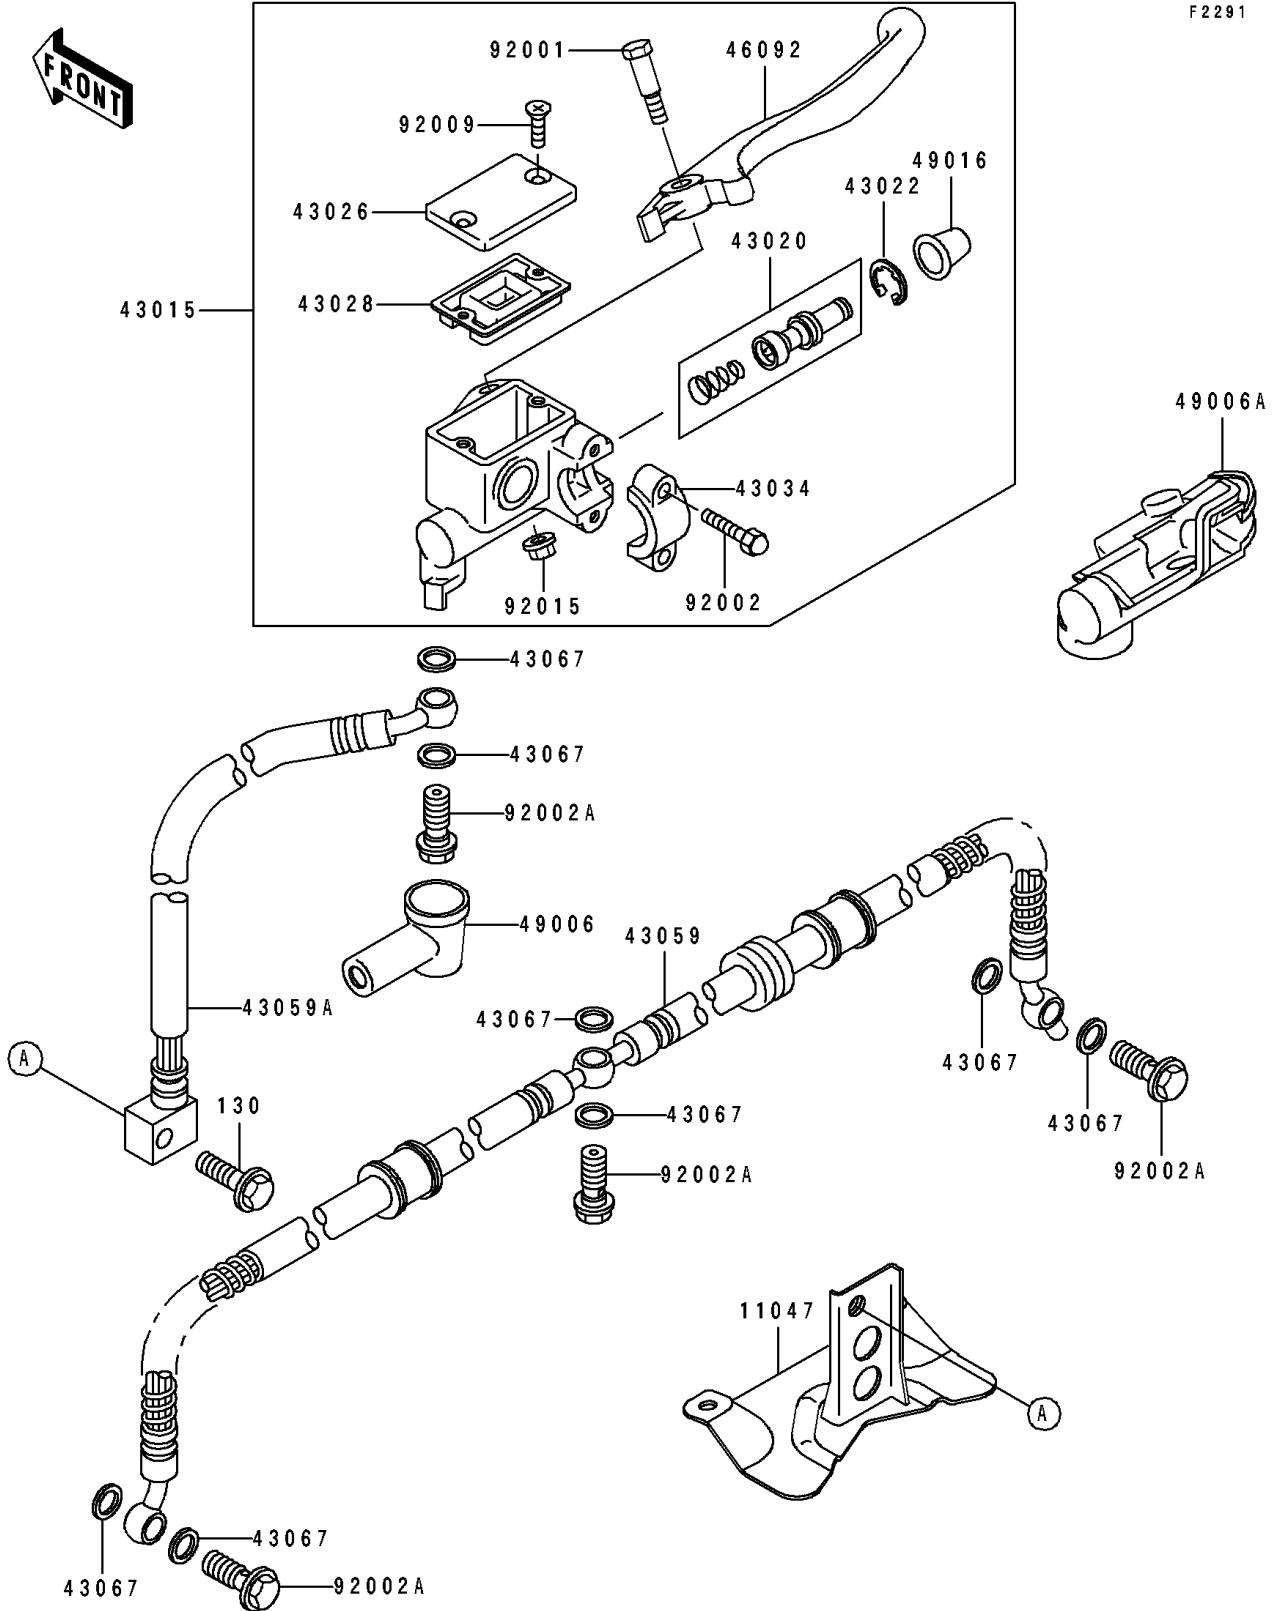

# 1994 Bayou 400 4X4 PARTS DIAGRAM

## Front Master Cylinder

F2291

# 1994 Bayou 400 4X4 PARTS LIST

Front Master Cylinder

ITEM NAME	PART NUMBER	QUANTITY
-----------	-------------	----------