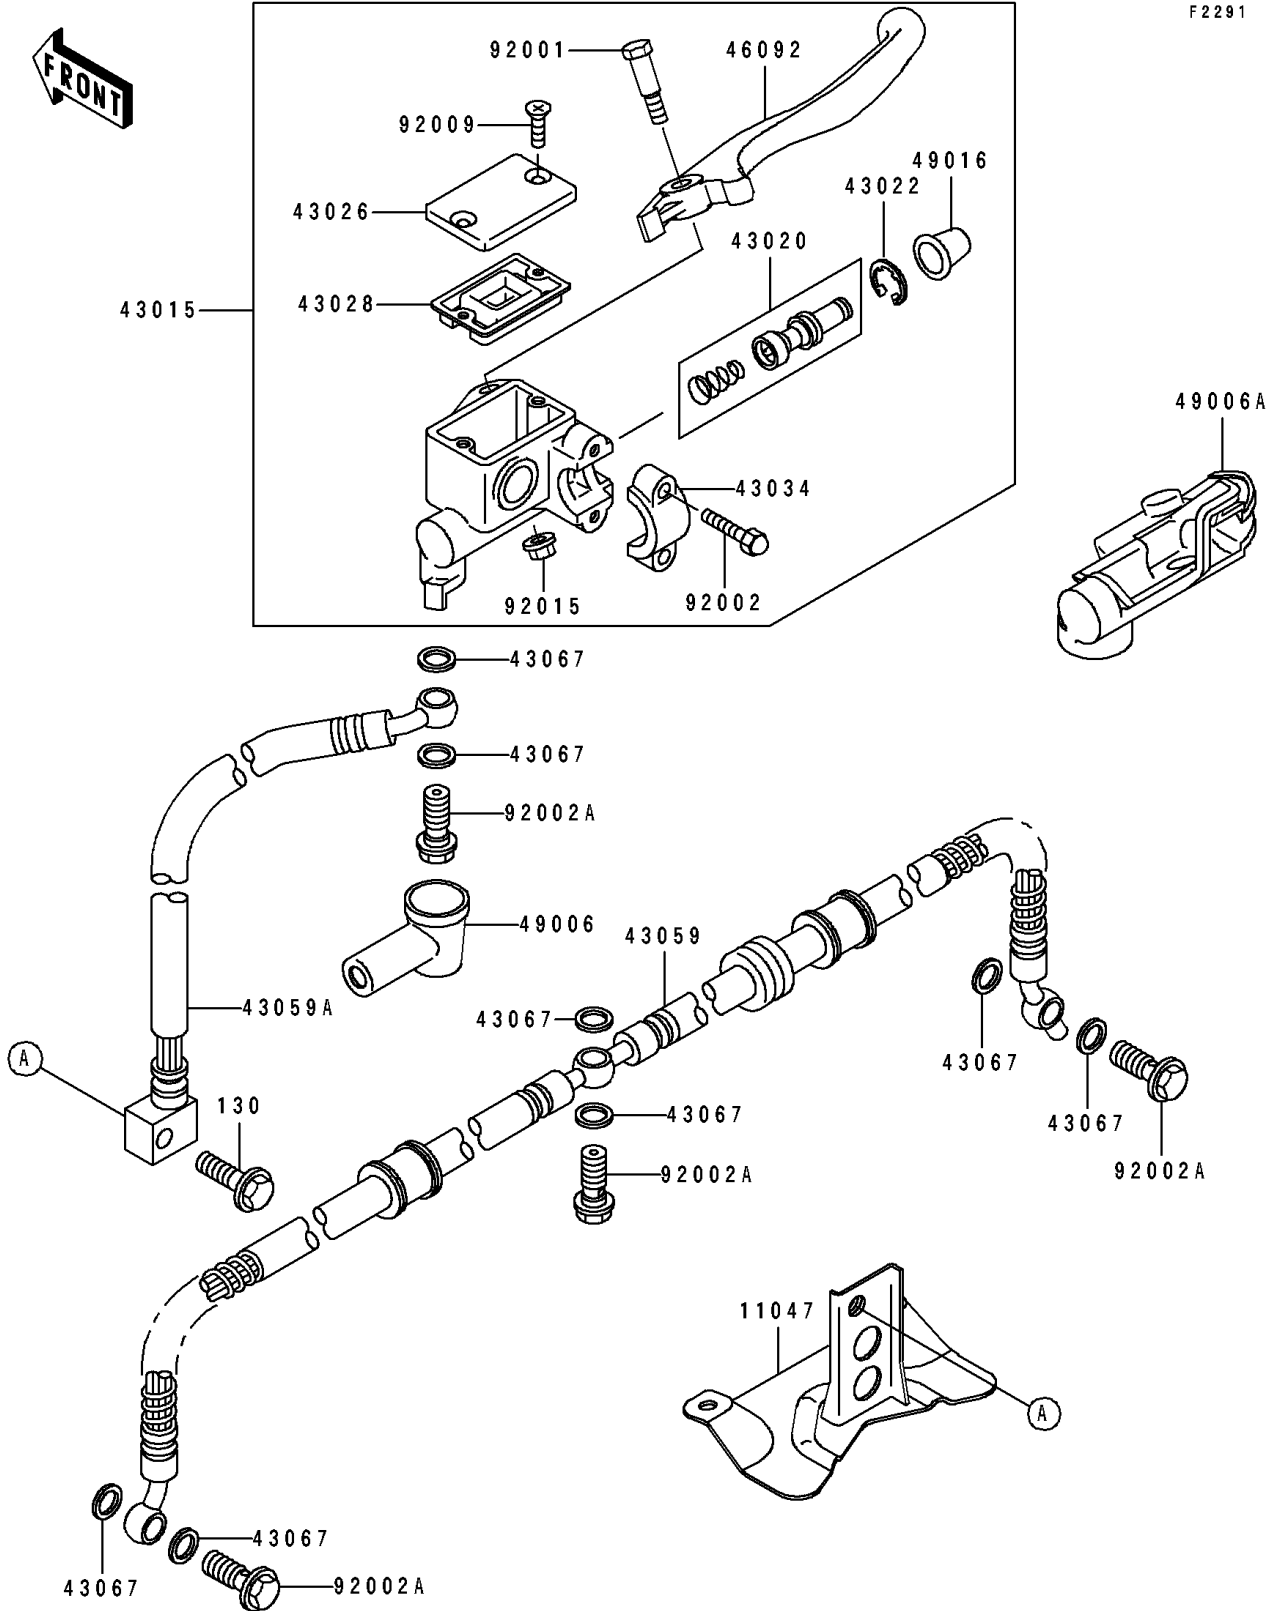

1995 Bayou 400 4X4 PARTS DIAGRAM

Front Master Cylinder

F2291

1995 Bayou 400 4X4 PARTS LIST

Front Master Cylinder

ITEM NAME	PART NUMBER	QUANTITY
-----------	-------------	----------