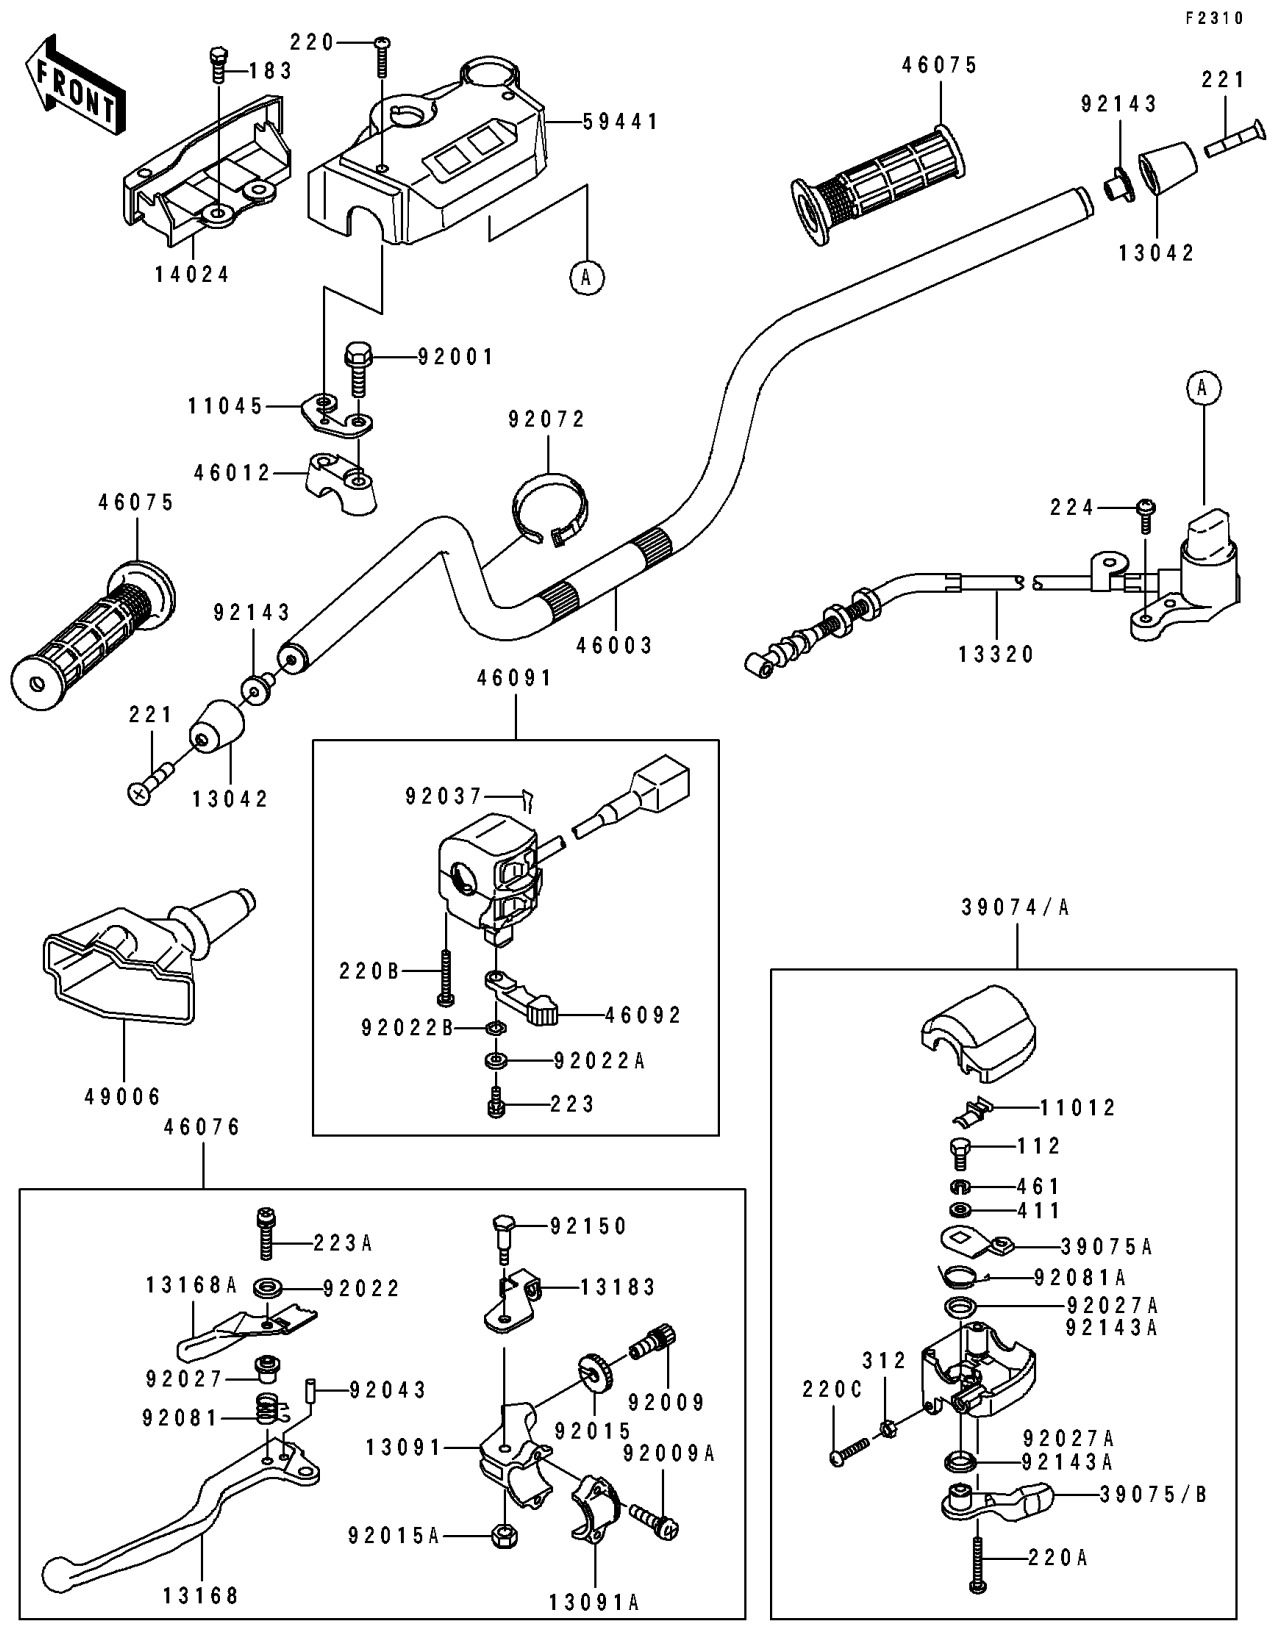

1995 Bayou 400 4X4 PARTS DIAGRAM

Handlebar