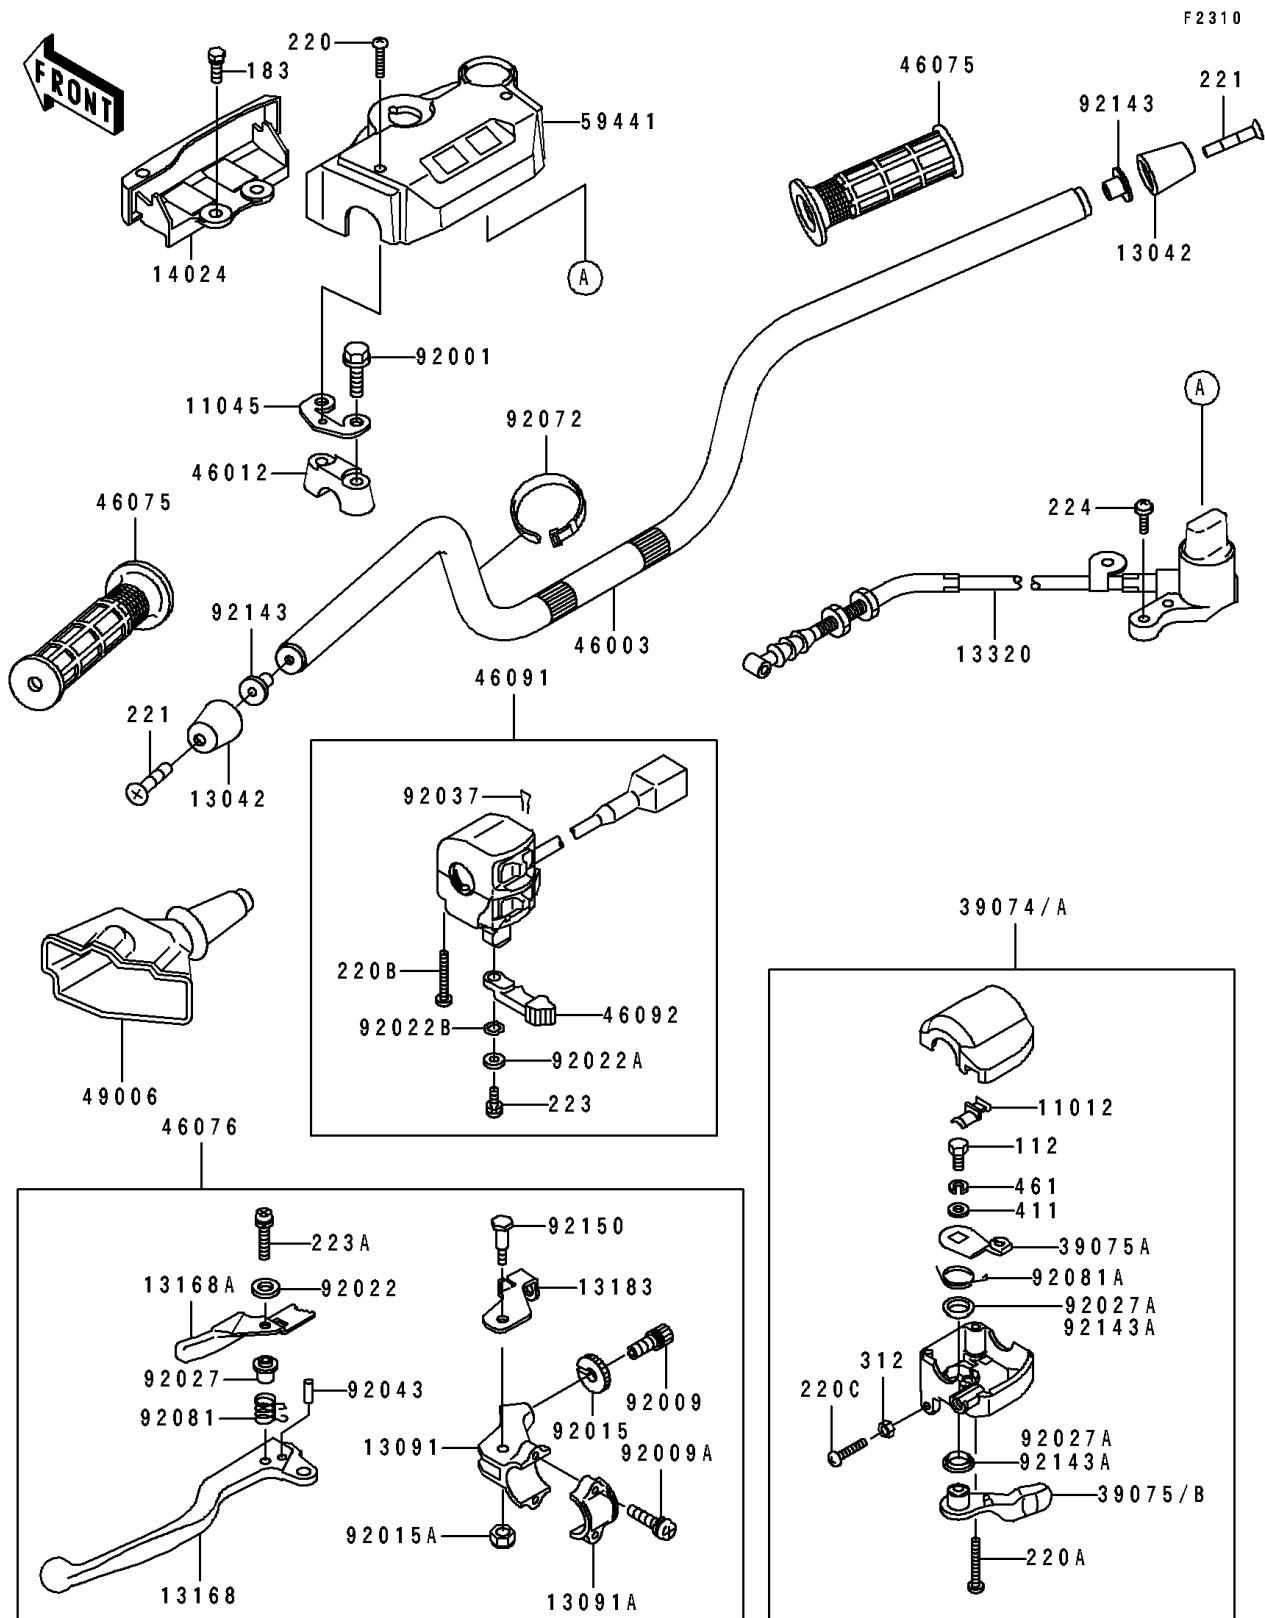

1995 Bayou 400 4X4 PARTS DIAGRAM

Handlebar