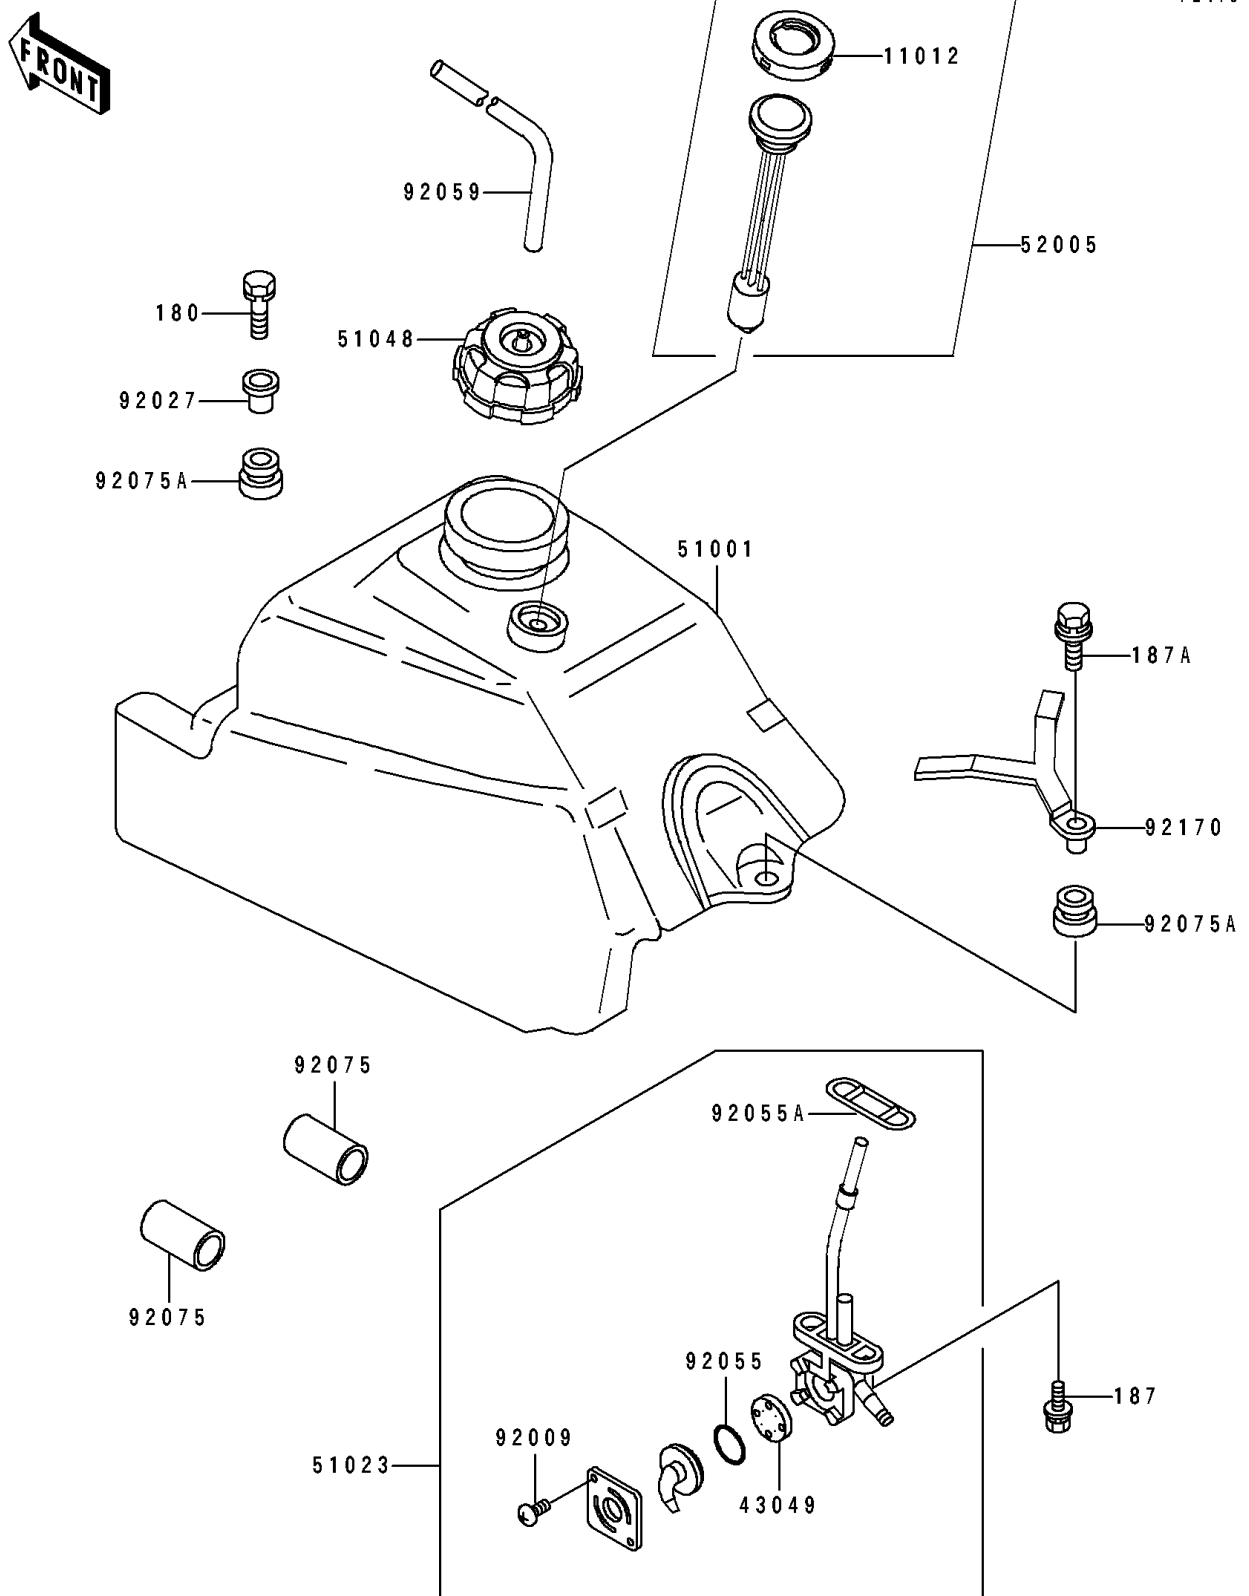

# 1994 Bayou 400 4X4 PARTS DIAGRAM

Fuel Tank

F2410

# 1994 Bayou 400 4X4 PARTS LIST

## Fuel Tank

ITEM NAME	PART NUMBER	QUANTITY
CAP,FUEL GAUGE (Ref # 11012)	11012-1627	1
PACKING,FUEL TAP LEVER (Ref # 43049)	43049-1017	1
TANK-COMP-FUEL (Ref # 51001)	51001-1362	1
TAP-ASSY,FUEL (Ref # 51023)	51023-1159	1
CAP-ASSY-TANK,FUEL (Ref # 51048)	51048-1090	1
GAUGE,FUEL (Ref # 52005)	52005-1086	1
SCREW,3X5 (Ref # 92009)	92009-1123	2
COLLAR,L=16.1 (Ref # 92027)	92027-1847	2
RING-O,FUEL TAP LEVER (Ref # 92055)	92055-1111	1
RING-O,FUEL TAP PACKING (Ref # 92055A)	92055-1348	1
TUBE,5X9.4X300 (Ref # 92059)	92059-1982	1
DAMPER,FUEL TANK,FR,UNDER (Ref # 92075)	92075-1369	2
DAMPER (Ref # 92075A)	92075-1787	3
CLAMP,HOSE (Ref # 92170)	92170-1070	1
BOLT-UPSET-WS,6X25 (Ref # 180)	180D0625	2
BOLT-UPSET-WSP (Ref # 187)	187B0614	2
BOLT-UPSET-WSP (Ref # 187A)	187D0630	1