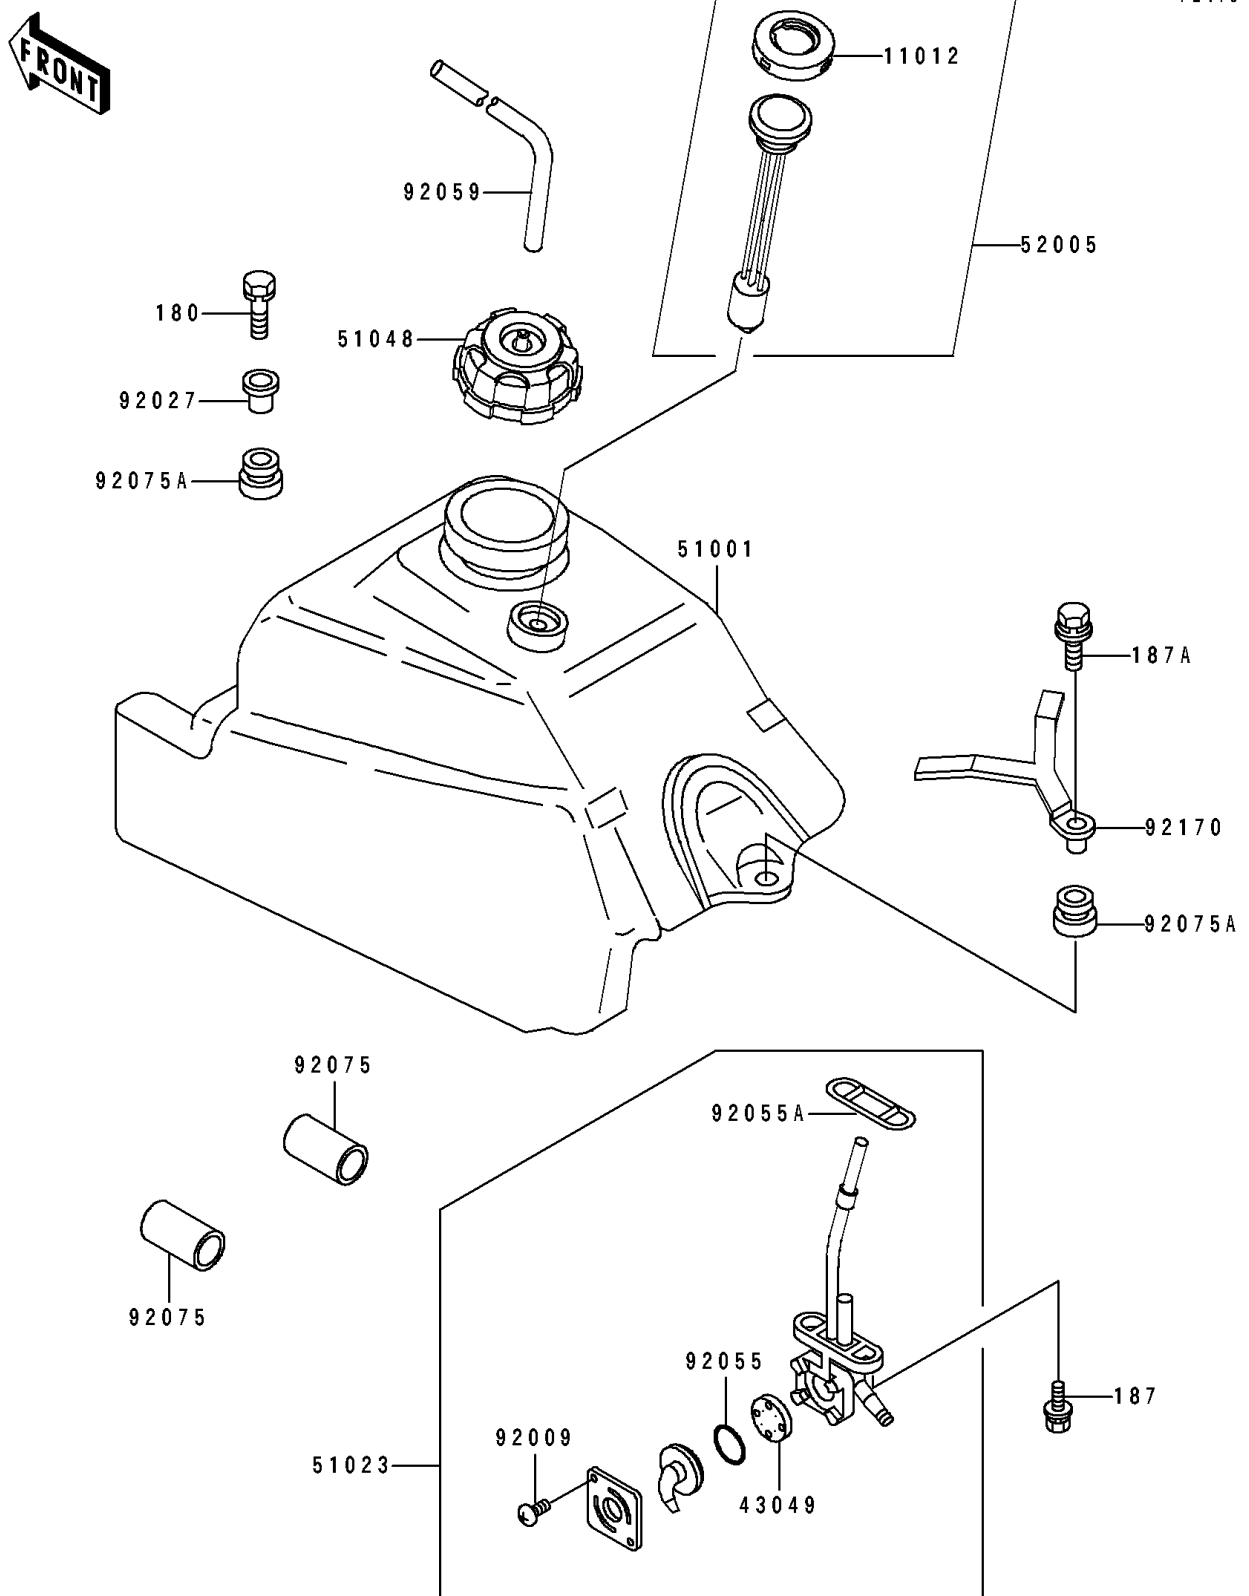

1995 Bayou 400 4X4 PARTS DIAGRAM

Fuel Tank

F2410

1995 Bayou 400 4X4 PARTS LIST

Fuel Tank

ITEM NAME	PART NUMBER	QUANTITY
CAP,FUEL GAUGE (Ref # 11012)	11012-1627	1
PACKING,FUEL TAP LEVER (Ref # 43049)	43049-1017	1
TANK-COMP-FUEL (Ref # 51001)	51001-1362	1
TAP-ASSY,FUEL (Ref # 51023)	51023-1159	1
CAP-ASSY-TANK,FUEL (Ref # 51048)	51048-1090	1
GAUGE,FUEL (Ref # 52005)	52005-1086	1
SCREW,3X5 (Ref # 92009)	92009-1123	2
COLLAR,L=16.1 (Ref # 92027)	92027-1847	2
RING-O,FUEL TAP LEVER (Ref # 92055)	92055-1111	1
RING-O,FUEL TAP PACKING (Ref # 92055A)	92055-1348	1
TUBE,5X9.4X300 (Ref # 92059)	92059-1982	1
DAMPER,FUEL TANK,FR,UNDER (Ref # 92075)	92075-1369	2
DAMPER (Ref # 92075A)	92075-1787	3
CLAMP,HOSE (Ref # 92170)	92170-1070	1
BOLT-UPSET-WS,6X25 (Ref # 180)	180D0625	2
BOLT-UPSET-WSP (Ref # 187)	187B0614	2
BOLT-UPSET-WSP (Ref # 187A)	187D0630	1