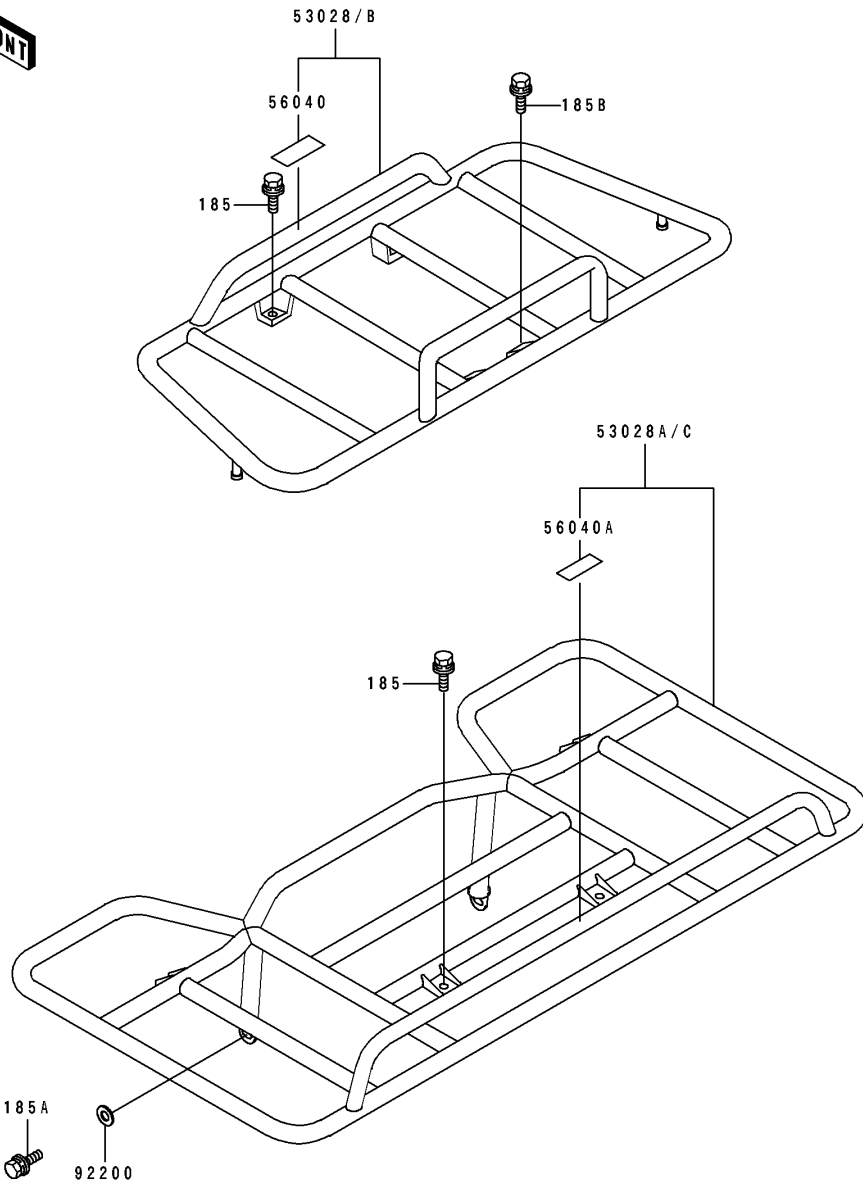

# 1994 Bayou 400 4X4 PARTS DIAGRAM

Carrier(s)

F2520

## 1994 Bayou 400 4X4 PARTS LIST

Carrier(s)

ITEM NAME	PART NUMBER	QUANTITY
CARRIER-ASSY,FR (Ref # 53028)	53028-1072	1
CARRIER-ASSY,RR (Ref # 53028A)	53028-1073	1
CARRIER-ASSY,FR (Ref # 53028B)	53028-1074	1
CARRIER-ASSY,RR (Ref # 53028C)	53028-1075	1
LABEL-WARNING,MAXIMUM LOAD (Ref # 56040)	56040-1321	1
LABEL-WARNING,MAXIMUM LOAD (Ref # 56040A)	56040-1322	1
WASHER,8.5X20X2.3 (Ref # 92200)	92200-1055	2
BOLT-UPSET-WSP-SMALL (Ref # 185)	185C0816	4
BOLT-UPSET-WSP-SMALL,8X20 (Ref # 185A)	185J0820	2
BOLT-UPSET-WSP-SMALL,8X35 (Ref # 185B)	185J0835	2