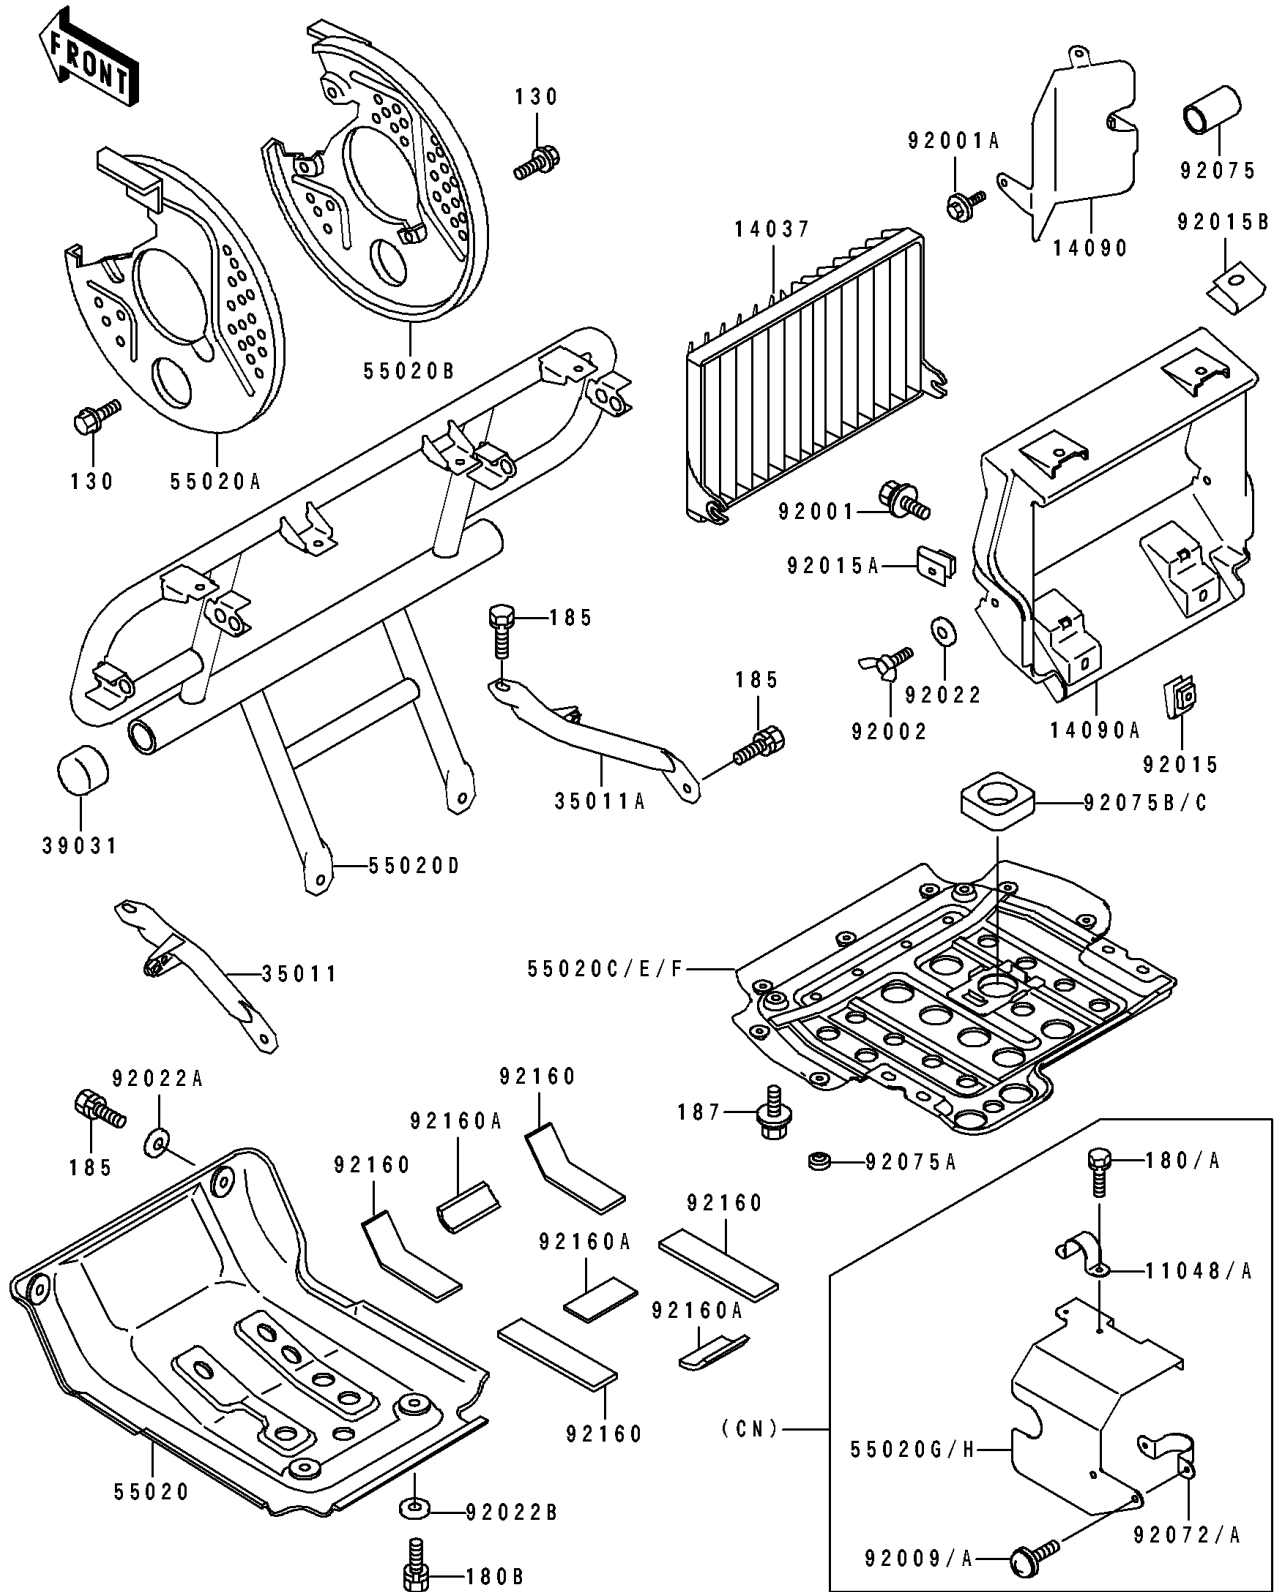

# 1994 Bayou 400 4X4 PARTS DIAGRAM

Guard(s)

F2680

# 1994 Bayou 400 4X4 PARTS LIST

Guard(s)

ITEM NAME	PART NUMBER	QUANTITY
BRACKET,SNOW GUARD (Ref # 11048)	11048-1228	1
SCREEN (Ref # 14037)	14037-1154	1
COVER,RADIATOR (Ref # 14090)	14090-1225	1
COVER,RADIATOR (Ref # 14090A)	14090-1490	1
STAY,FRONT GUARD,LH (Ref # 35011)	35011-1595	1
STAY,FRONT GUARD,RH (Ref # 35011A)	35011-1596	1
CAP-END,BUMPER PIPE (Ref # 39031)	39031-1059	2
GUARD,FRONT DIFF (Ref # 55020)	55020-1303	1
GUARD,FRONT DISC,LH (Ref # 55020A)	55020-1304	1
GUARD,FRONT DISC,RH (Ref # 55020B)	55020-1305	1
GUARD,FR (Ref # 55020D)	55020-1417	1
GUARD,ENGINE (Ref # 55020E)	55020-1468	1
GUARD,SNOW (Ref # 55020G)	55020-1486	1
BOLT,6X16 (Ref # 92001)	92001-1851	2
BOLT,6X18 (Ref # 92001A)	92001-1944	3
BOLT,WING (Ref # 92002)	92002-1599	2
SCREW,6X12 (Ref # 92009)	92009-1480	2
NUT (Ref # 92015)	92015-1487	2
NUT,6MM (Ref # 92015A)	92015-1602	2
NUT,CLIP,8MM (Ref # 92015B)	92015-1691	2
WASHER,7.2X21 (Ref # 92022)	92022-1258	2
WASHER,8.5X20X1.6,BLACK (Ref # 92022A)	92022-1317	2
WASHER,6.5X20X1.6,BLACK (Ref # 92022B)	92022-1346	2
BAND (Ref # 92072)	92072-1252	1
DAMPER,FUEL TANK,FR,UNDER (Ref # 92075)	92075-1369	1
DAMPER,INTAKE COVER (Ref # 92075A)	92075-1573	3
DAMPER (Ref # 92075B)	92075-1872	1
DAMPER (Ref # 92160)	92160-1101	4
DAMPER (Ref # 92160A)	92160-1102	3

# 1994 Bayou 400 4X4 PARTS LIST

Guard(s)

ITEM NAME	PART NUMBER	QUANTITY
BOLT-FLANGED,6X10 (Ref # 130)	130B0610	6
BOLT-UPSET-WS,5X10,BLACK (Ref # 180)	180C0510	2
BOLT-UPSET-WS,6X16 (Ref # 180B)	180J0616	2
BOLT-UPSET-WSP-SMALL,8X20 (Ref # 185)	185J0820	6
BOLT-UPSET-WSP (Ref # 187)	187J0616	2