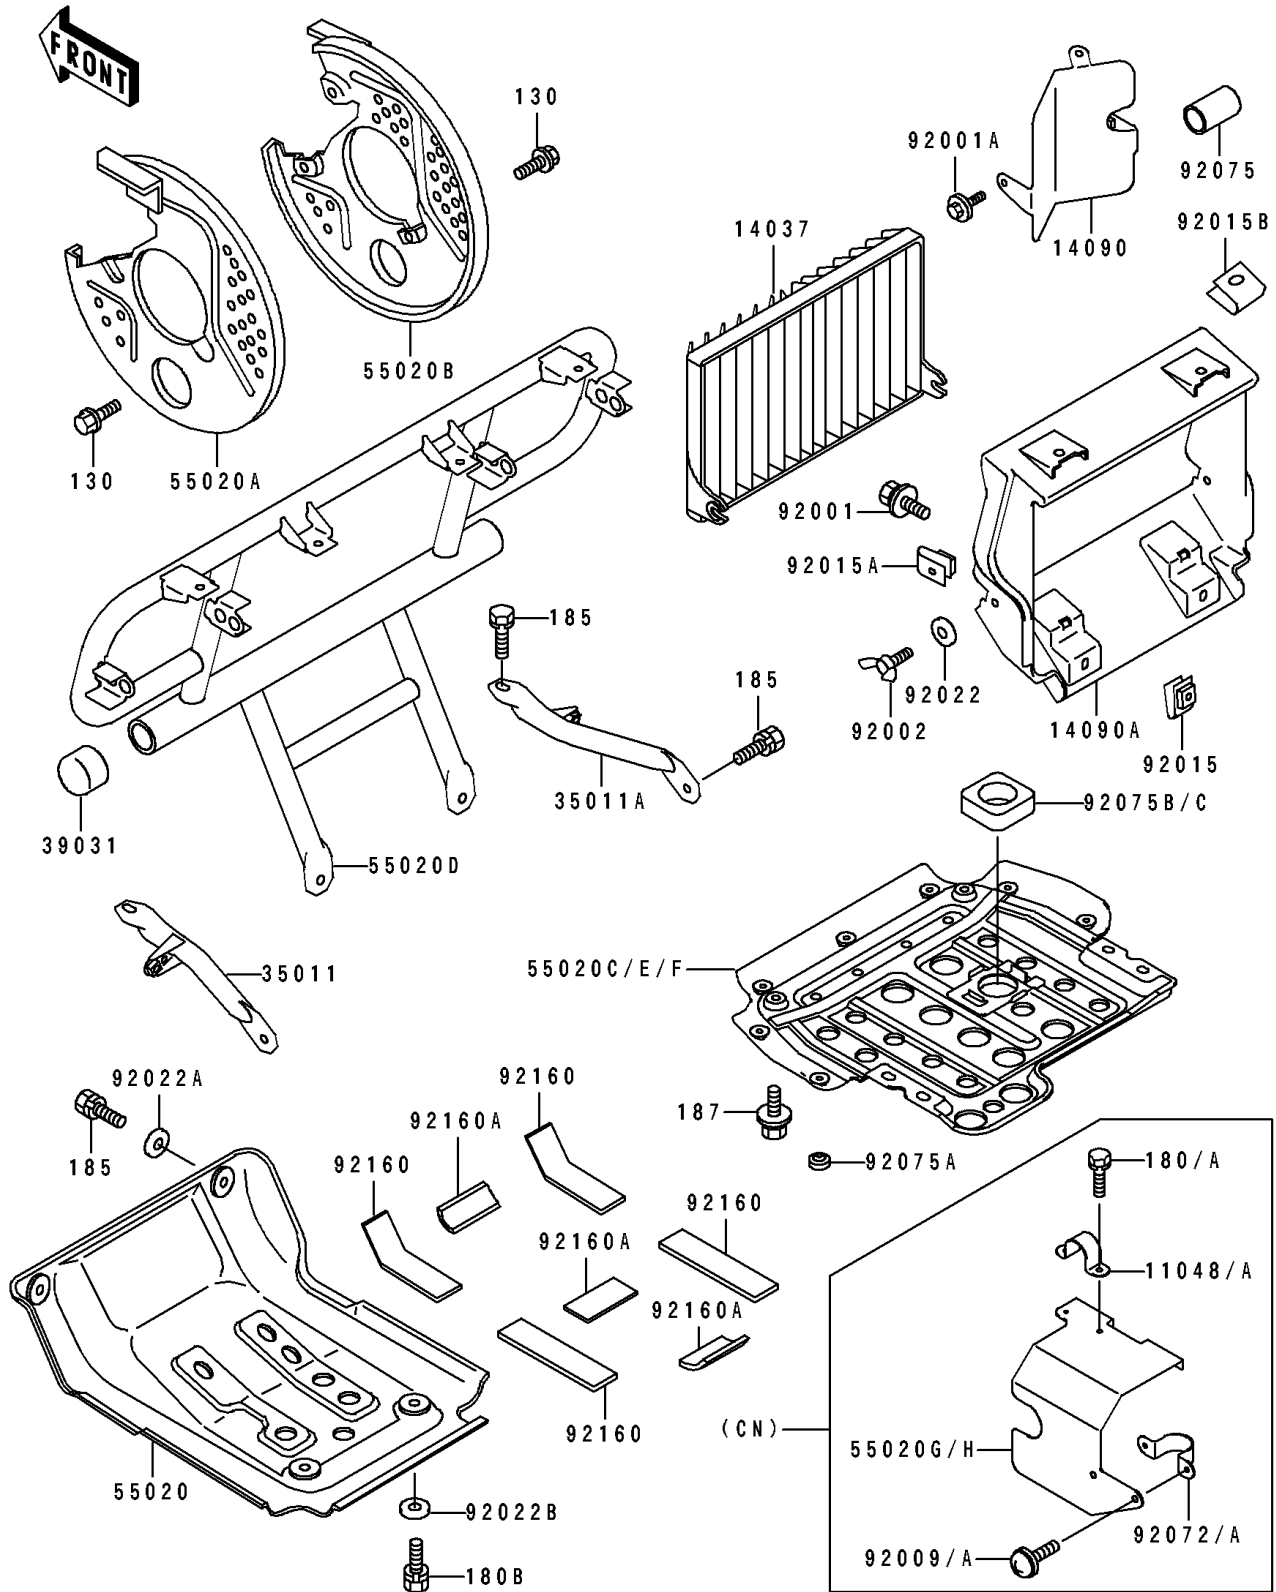

1995 Bayou 400 4X4 PARTS DIAGRAM

Guard(s)

F2680

1995 Bayou 400 4X4 PARTS LIST

Guard(s)

ITEM NAME	PART NUMBER	QUANTITY
BRACKET,SNOW GUARD (Ref # 11048)	11048-1228	1
SCREEN (Ref # 14037)	14037-1154	1
COVER,RADIATOR (Ref # 14090)	14090-1225	1
COVER,RADIATOR (Ref # 14090A)	14090-1490	1
STAY,FRONT GUARD,LH (Ref # 35011)	35011-1595	1
STAY,FRONT GUARD,RH (Ref # 35011A)	35011-1596	1
CAP-END,BUMPER PIPE (Ref # 39031)	39031-1059	2
GUARD,FRONT DIFF (Ref # 55020)	55020-1303	1
GUARD,FRONT DISC,LH (Ref # 55020A)	55020-1304	1
GUARD,FRONT DISC,RH (Ref # 55020B)	55020-1305	1
GUARD,FR (Ref # 55020D)	55020-1417	1
GUARD,ENGINE (Ref # 55020E)	55020-1468	1
GUARD,SNOW (Ref # 55020G)	55020-1486	1
BOLT,6X16 (Ref # 92001)	92001-1851	2
BOLT,6X18 (Ref # 92001A)	92001-1944	3
BOLT,WING (Ref # 92002)	92002-1599	2
SCREW,6X12 (Ref # 92009)	92009-1480	2
NUT (Ref # 92015)	92015-1487	2
NUT,6MM (Ref # 92015A)	92015-1602	2
NUT,CLIP,8MM (Ref # 92015B)	92015-1691	2
WASHER,7.2X21 (Ref # 92022)	92022-1258	2
WASHER,8.5X20X1.6,BLACK (Ref # 92022A)	92022-1317	2
WASHER,6.5X20X1.6,BLACK (Ref # 92022B)	92022-1346	2
BAND (Ref # 92072)	92072-1252	1
DAMPER,FUEL TANK,FR,UNDER (Ref # 92075)	92075-1369	1
DAMPER,INTAKE COVER (Ref # 92075A)	92075-1573	3
DAMPER (Ref # 92075B)	92075-1872	1
DAMPER (Ref # 92160)	92160-1101	4
DAMPER (Ref # 92160A)	92160-1102	3

1995 Bayou 400 4X4 PARTS LIST

Guard(s)

ITEM NAME	PART NUMBER	QUANTITY
BOLT-FLANGED,6X10 (Ref # 130)	130B0610	6
BOLT-UPSET-WS,5X10,BLACK (Ref # 180)	180C0510	2
BOLT-UPSET-WS,6X16 (Ref # 180B)	180J0616	2
BOLT-UPSET-WSP-SMALL,8X20 (Ref # 185)	185J0820	6
BOLT-UPSET-WSP (Ref # 187)	187J0616	2