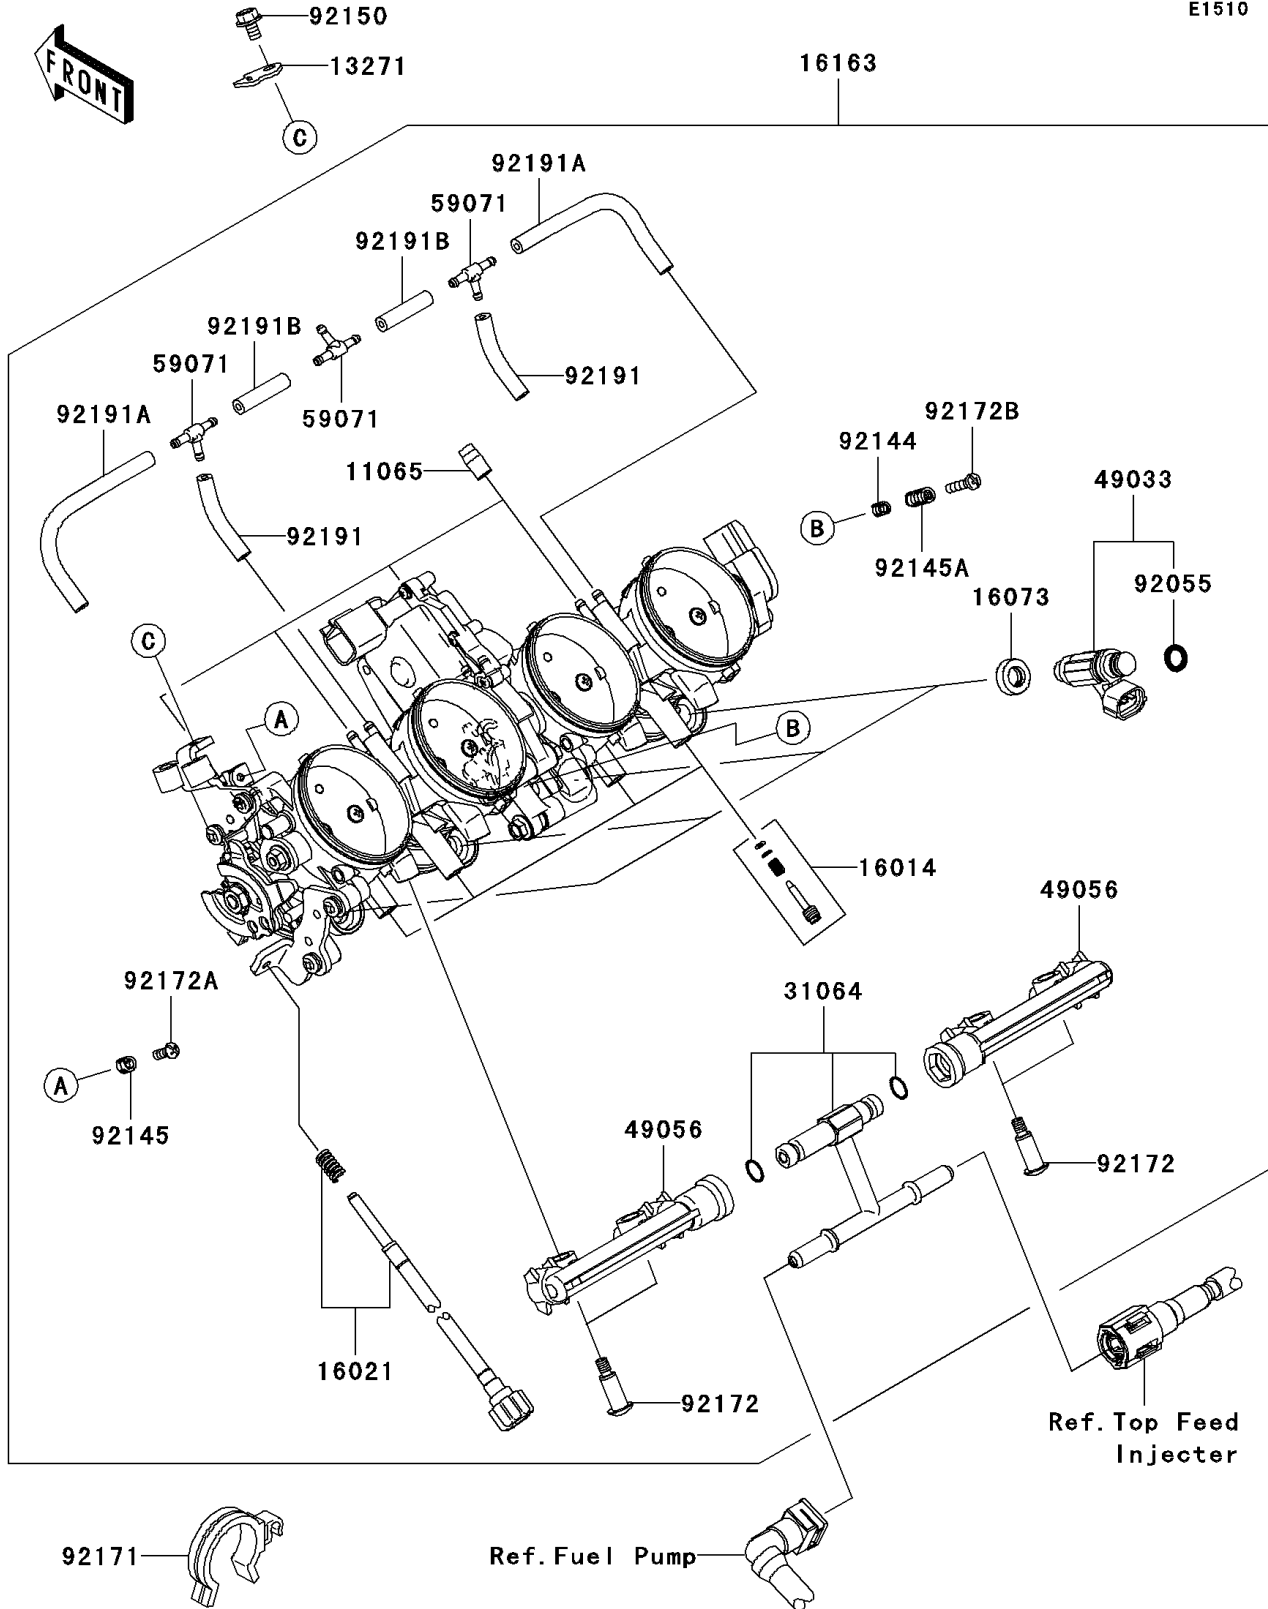

2008 Ninja® ZX™-6R PARTS DIAGRAM

Throttle

E1510

2008 Ninja® ZX™-6R PARTS LIST

Throttle

ITEM NAME	PART NUMBER	QUANTITY
CAP (Ref # 11065)	11065-0018	4
PLATE (Ref # 13271)	13271-0559	1
SCREW-PILOT AIR (Ref # 16014)	16014-0002	4
SCREW-THROTTLE STOP (Ref # 16021)	16021-0014	1
INSULATOR (Ref # 16073)	16073-3707	4
THROTTLE-ASSY,TTK38 (Ref # 16163)	16163-0085	1
PIPE-COMP,FUEL (Ref # 31064)	31064-0023	1
NOZZLE-INJECTION (Ref # 49033)	49033-0013	4
PIPE-INJECTION (Ref # 49056)	49056-0014	2
JOINT,3WAY,T (Ref # 59071)	59071-3752	3
RING-O,INJECTION NOZZLE (Ref # 92055)	92055-1622	4
SPRING (Ref # 92144)	92144-1451	1
SPRING (Ref # 92145)	92145-0294	1
SPRING,THROTTLE SYNCRO (Ref # 92145A)	92145-0510	1
BOLT,5X8 (Ref # 92150)	92150-1406	1
CLAMP (Ref # 92171)	92171-0359	1
SCREW,PIPE INJECTION (Ref # 92172)	92172-0064	4
SCREW (Ref # 92172A)	92172-0129	1
SCREW,THROTTLE SYNCRO (Ref # 92172B)	92172-0309	1
TUBE,3X7X40 (Ref # 92191)	92191-0022	2
TUBE,3X7X100 (Ref # 92191A)	92191-0023	2
TUBE,3X7X30 (Ref # 92191B)	92191-0025	2