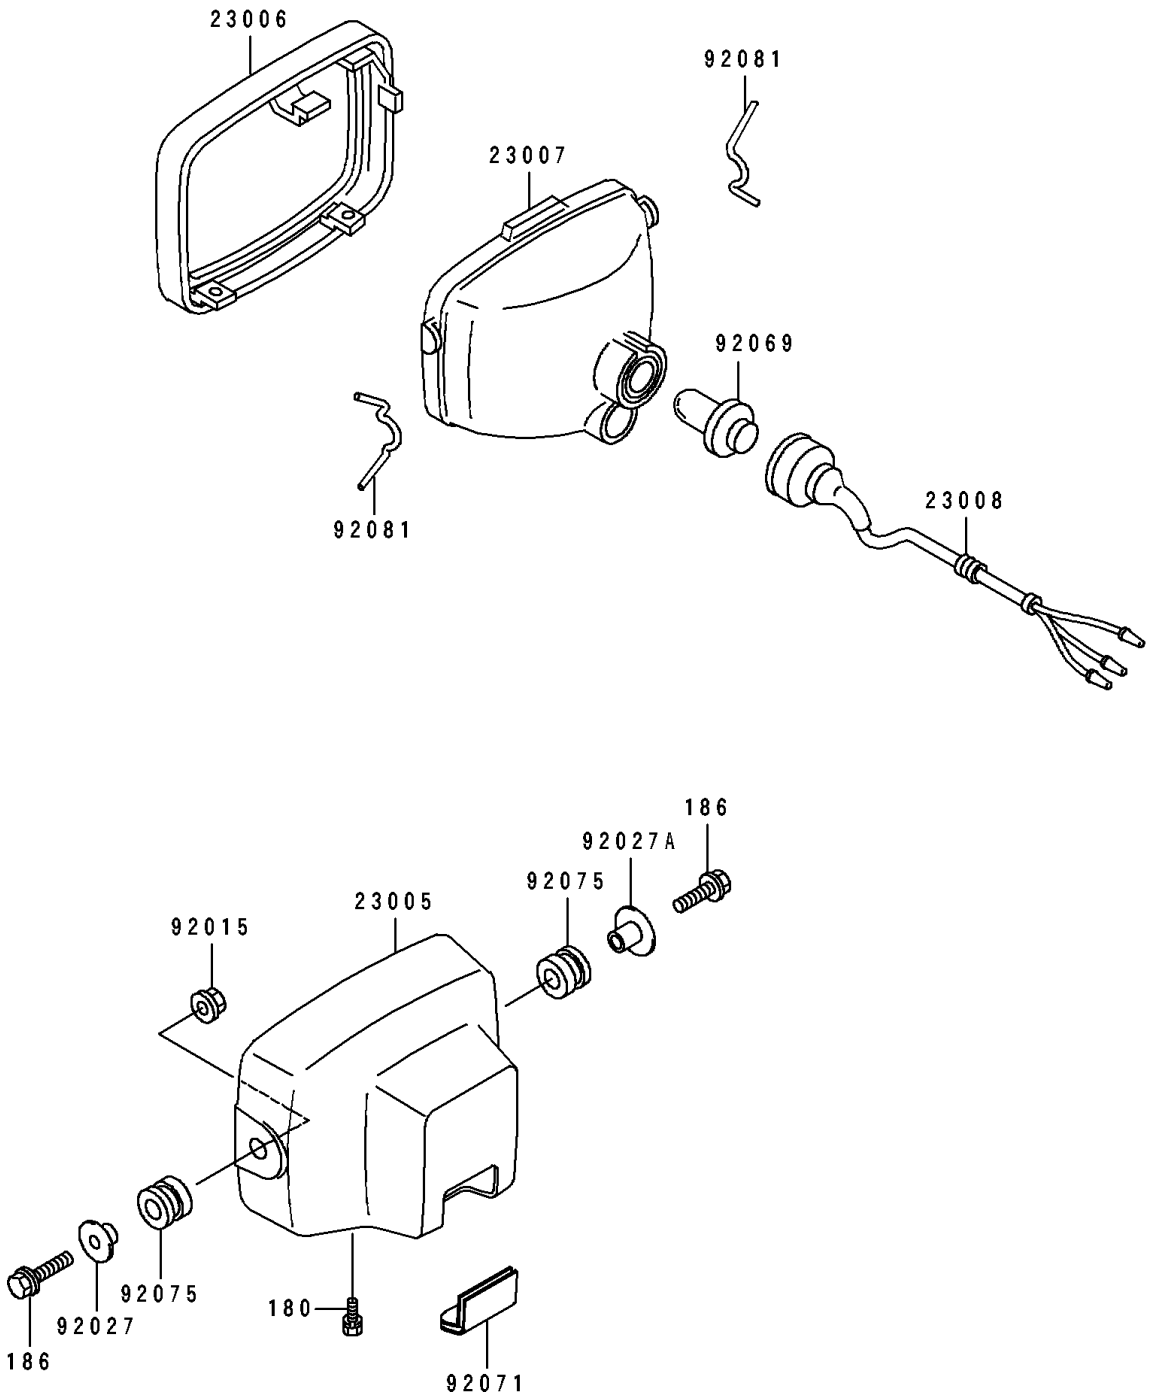

1994 Bayou 400 4X4 PARTS DIAGRAM

Headlight(s)

F2710

1994 Bayou 400 4X4 PARTS LIST

Headlight(s)

ITEM NAME	PART NUMBER	QUANTITY
BODY-COMP-HEAD LAMP,BLACK (Ref # 23005)	23005-1018-6Z	2
RIM-LAMP (Ref # 23006)	23006-1058	2
LENS-COMP,HEAD LAMP (Ref # 23007)	23007-1274	2
SOCKET-ASSY,HEAD LAMP (Ref # 23008)	23008-1357	2
NUT,FLANGED,6MM (Ref # 92015)	92015-1367	2
COLLAR,L=9.6 (Ref # 92027)	92027-1045	2
COLLAR,L=13.1 (Ref # 92027A)	92027-251	2
BULB,12V 25/25W (Ref # 92069)	92069-1010	2
GROMMET,HEAD LAMP (Ref # 92071)	92071-1205	2
DAMPER (Ref # 92075)	92075-277	4
SPRING (Ref # 92081)	92081-1421	4
BOLT-UPSET-WS (Ref # 180)	180C0512	4
BOLT-UPSET-WP (Ref # 186)	186B0630	4