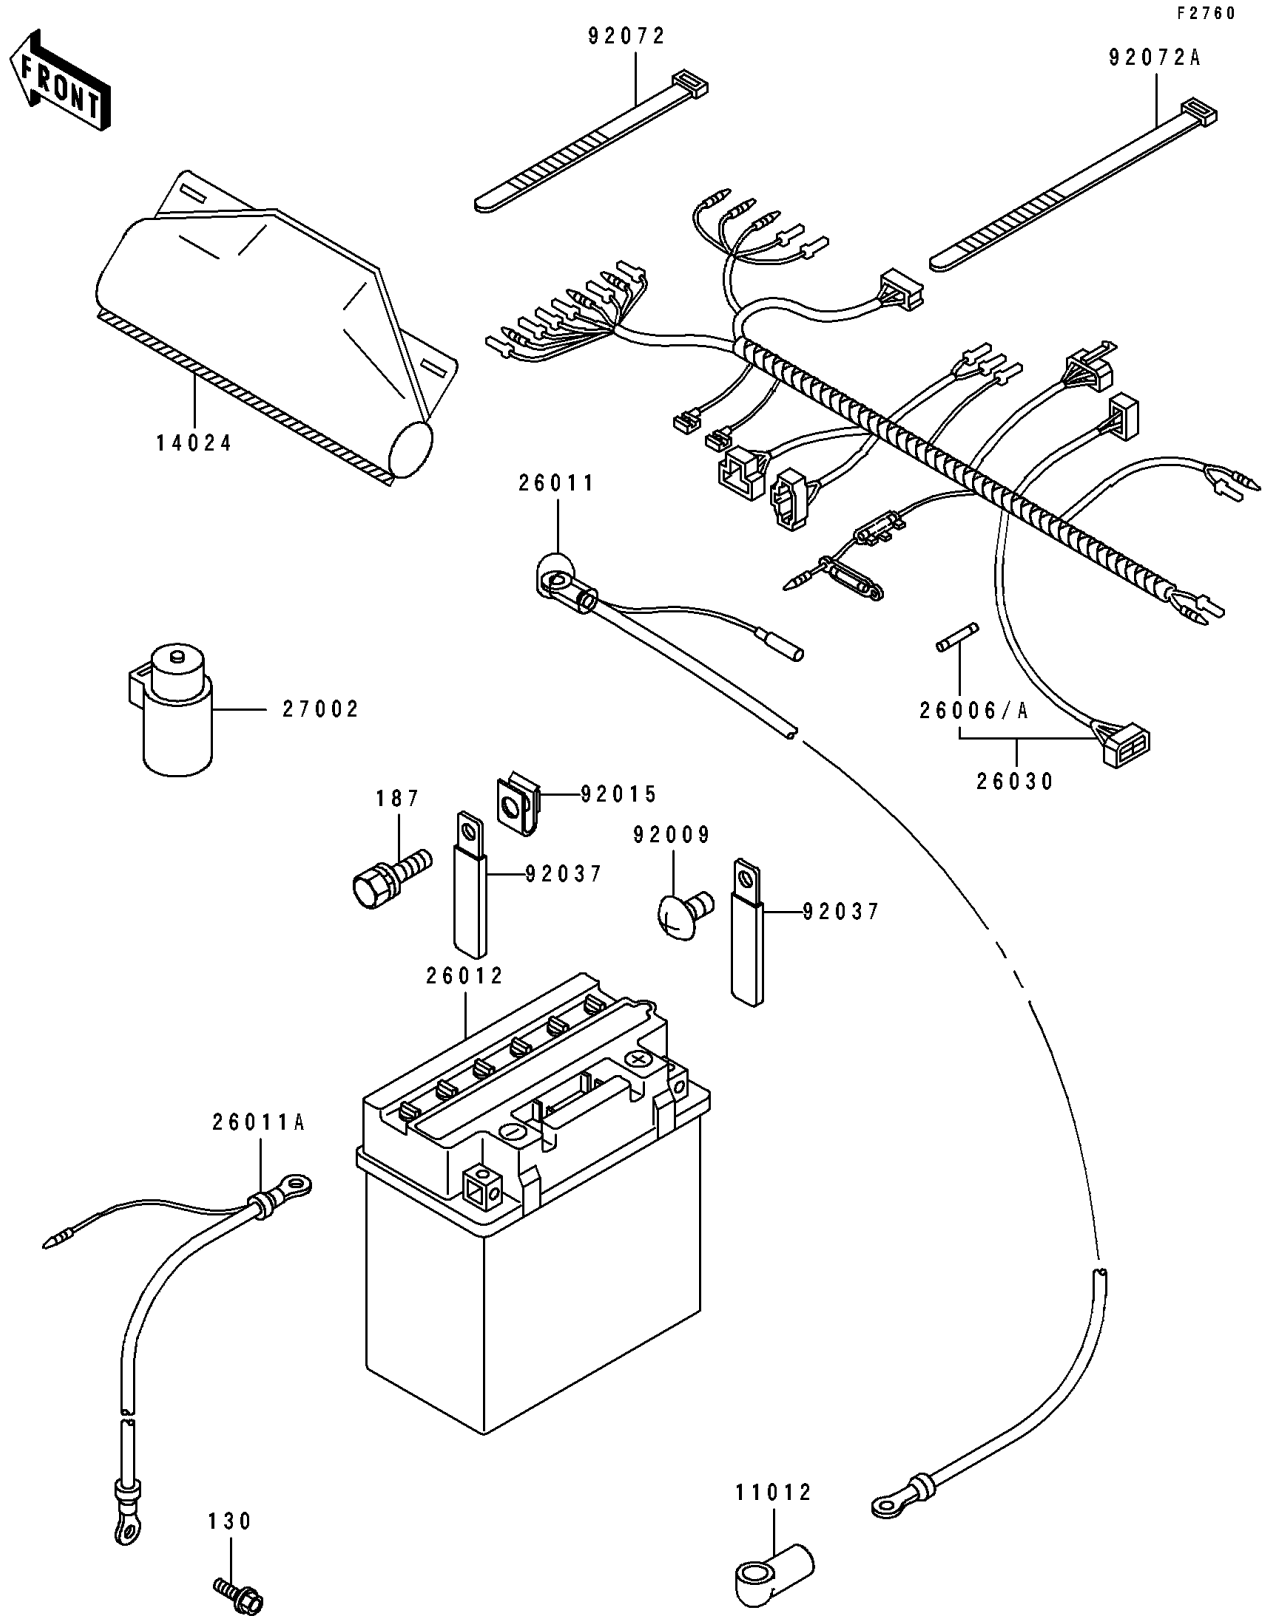

1995 Bayou 400 4X4 PARTS DIAGRAM

Chassis Electrical Equipment

1995 Bayou 400 4X4 PARTS LIST

Chassis Electrical Equipment

ITEM NAME	PART NUMBER	QUANTITY
-----------	-------------	----------