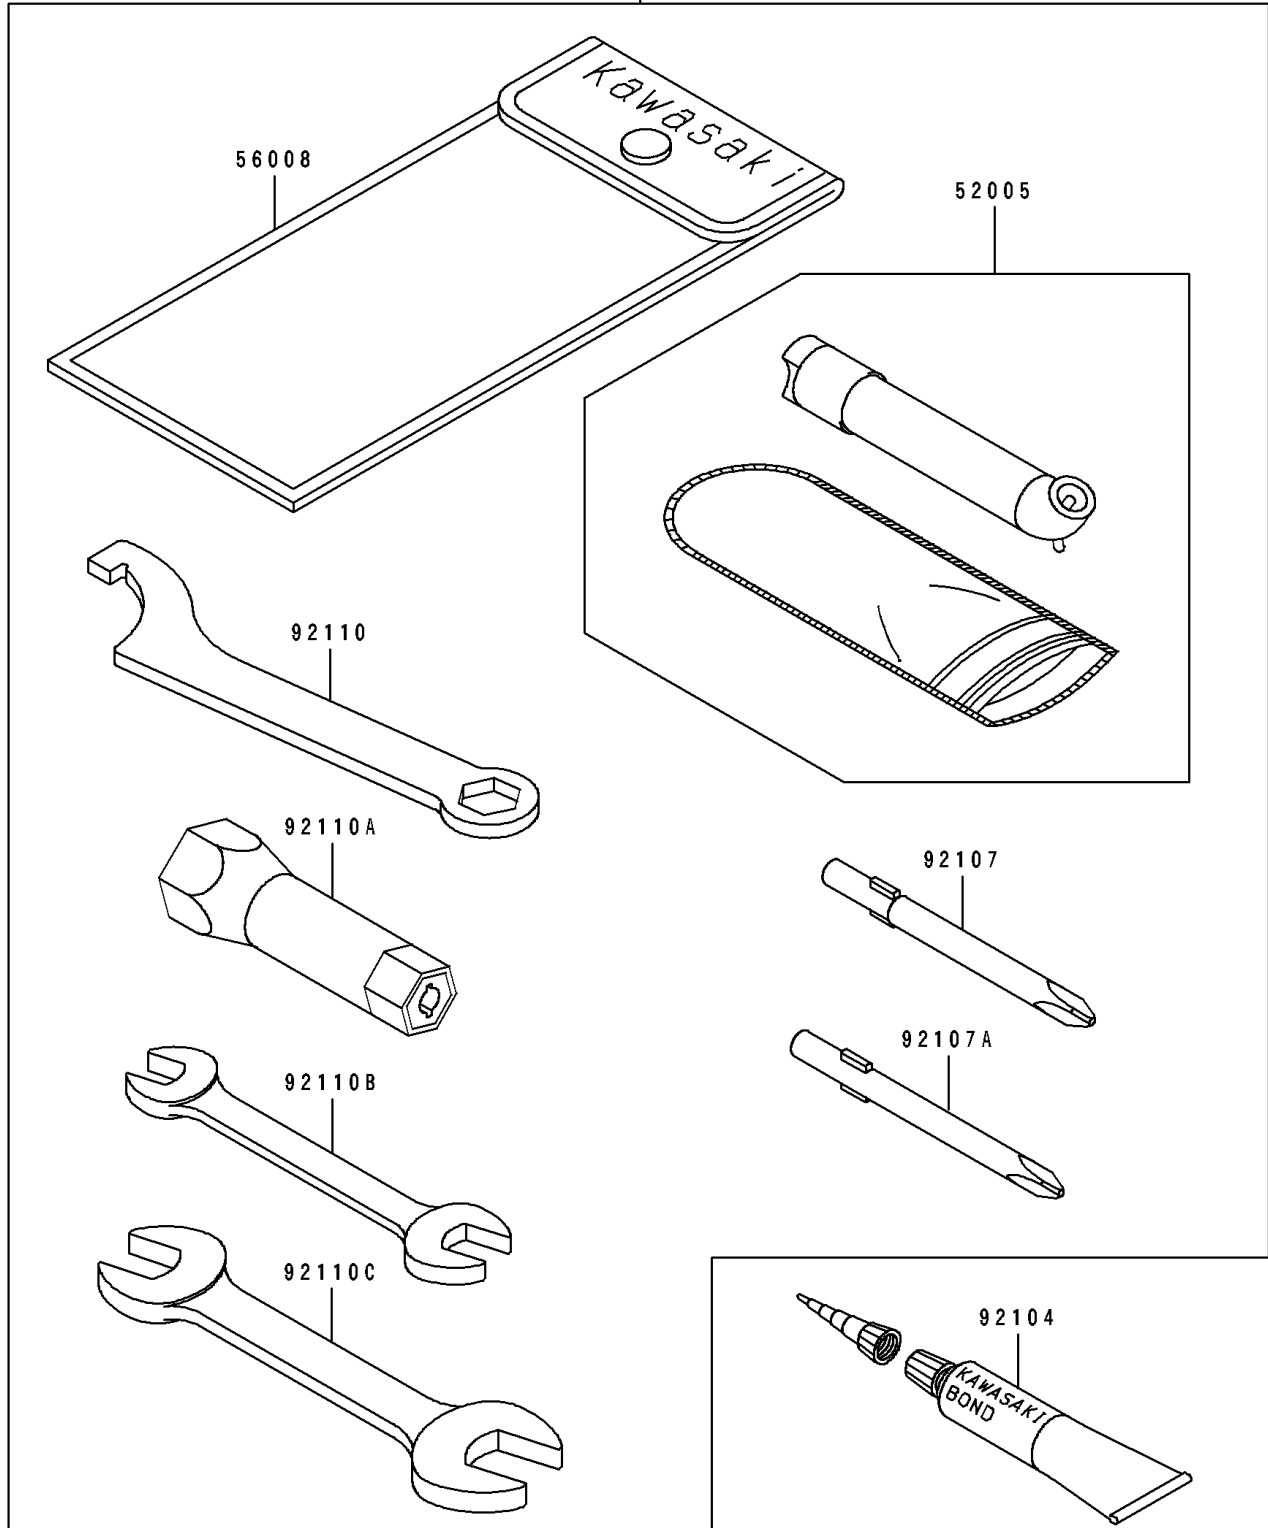

1994 Bayou 400 4X4 PARTS DIAGRAM

Owner's Tools

56007

F2810

1994 Bayou 400 4X4 PARTS LIST

Owner's Tools

ITEM NAME	PART NUMBER	QUANTITY
GAUGE,AIR (Ref # 52005)	52005-1082	1
TOOLKIT (Ref # 56007)	56007-1331	1
BAG,TOOL (Ref # 56008)	56008-1007	1
GASKET-LIQUID,TUBE,100G,SILVER (Ref # 92104)	92104-002	1
TOOL-DRIVER,#3PHILLIPS (Ref # 92107)	92107-005	1
TOOL-DRIVER,#2PHILLIPS (Ref # 92107A)	92107-1053	1
TOOL-WRENCH,HOOK&BOXEND,14MM (Ref # 92110)	92110-1040	1
TOOL-WRENCH,BOX,18MM (Ref # 92110A)	92110-1109	1
TOOL-WRENCH,OPEN END,10X12 (Ref # 92110B)	92110-1152	1
TOOL-WRENCH,OPEN END,14X17 (Ref # 92110C)	92110-1153	1