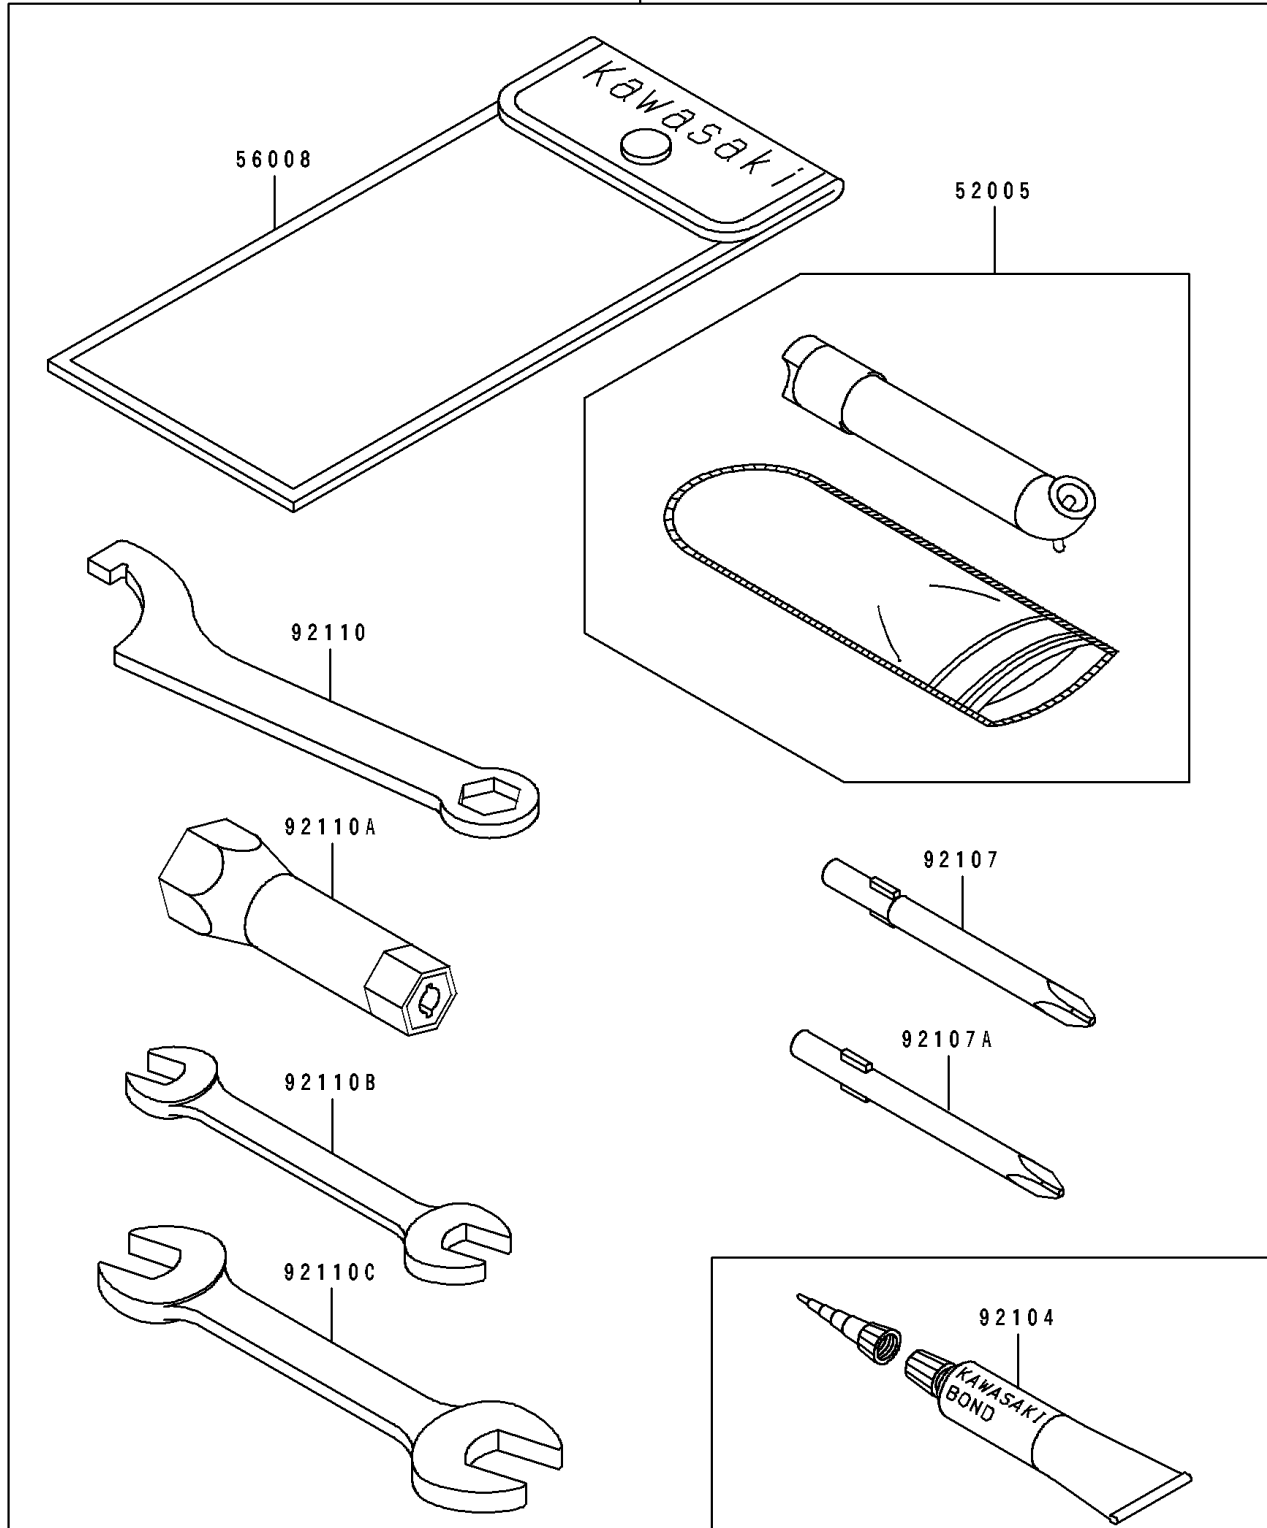

1995 Bayou 400 4X4 PARTS DIAGRAM

Owner's Tools

56007

F2810

1995 Bayou 400 4X4 PARTS LIST

Owner's Tools

ITEM NAME	PART NUMBER	QUANTITY
GAUGE,AIR (Ref # 52005)	52005-1082	1
TOOLKIT (Ref # 56007)	56007-1331	1
BAG,TOOL (Ref # 56008)	56008-1007	1
GASKET-LIQUID,TUBE,100G,SILVER (Ref # 92104)	92104-002	1
TOOL-DRIVER,#3PHILLIPS (Ref # 92107)	92107-005	1
TOOL-DRIVER,#2PHILLIPS (Ref # 92107A)	92107-1053	1
TOOL-WRENCH,HOOK&BOXEND,14MM (Ref # 92110)	92110-1040	1
TOOL-WRENCH,BOX,18MM (Ref # 92110A)	92110-1109	1
TOOL-WRENCH,OPEN END,10X12 (Ref # 92110B)	92110-1152	1
TOOL-WRENCH,OPEN END,14X17 (Ref # 92110C)	92110-1153	1