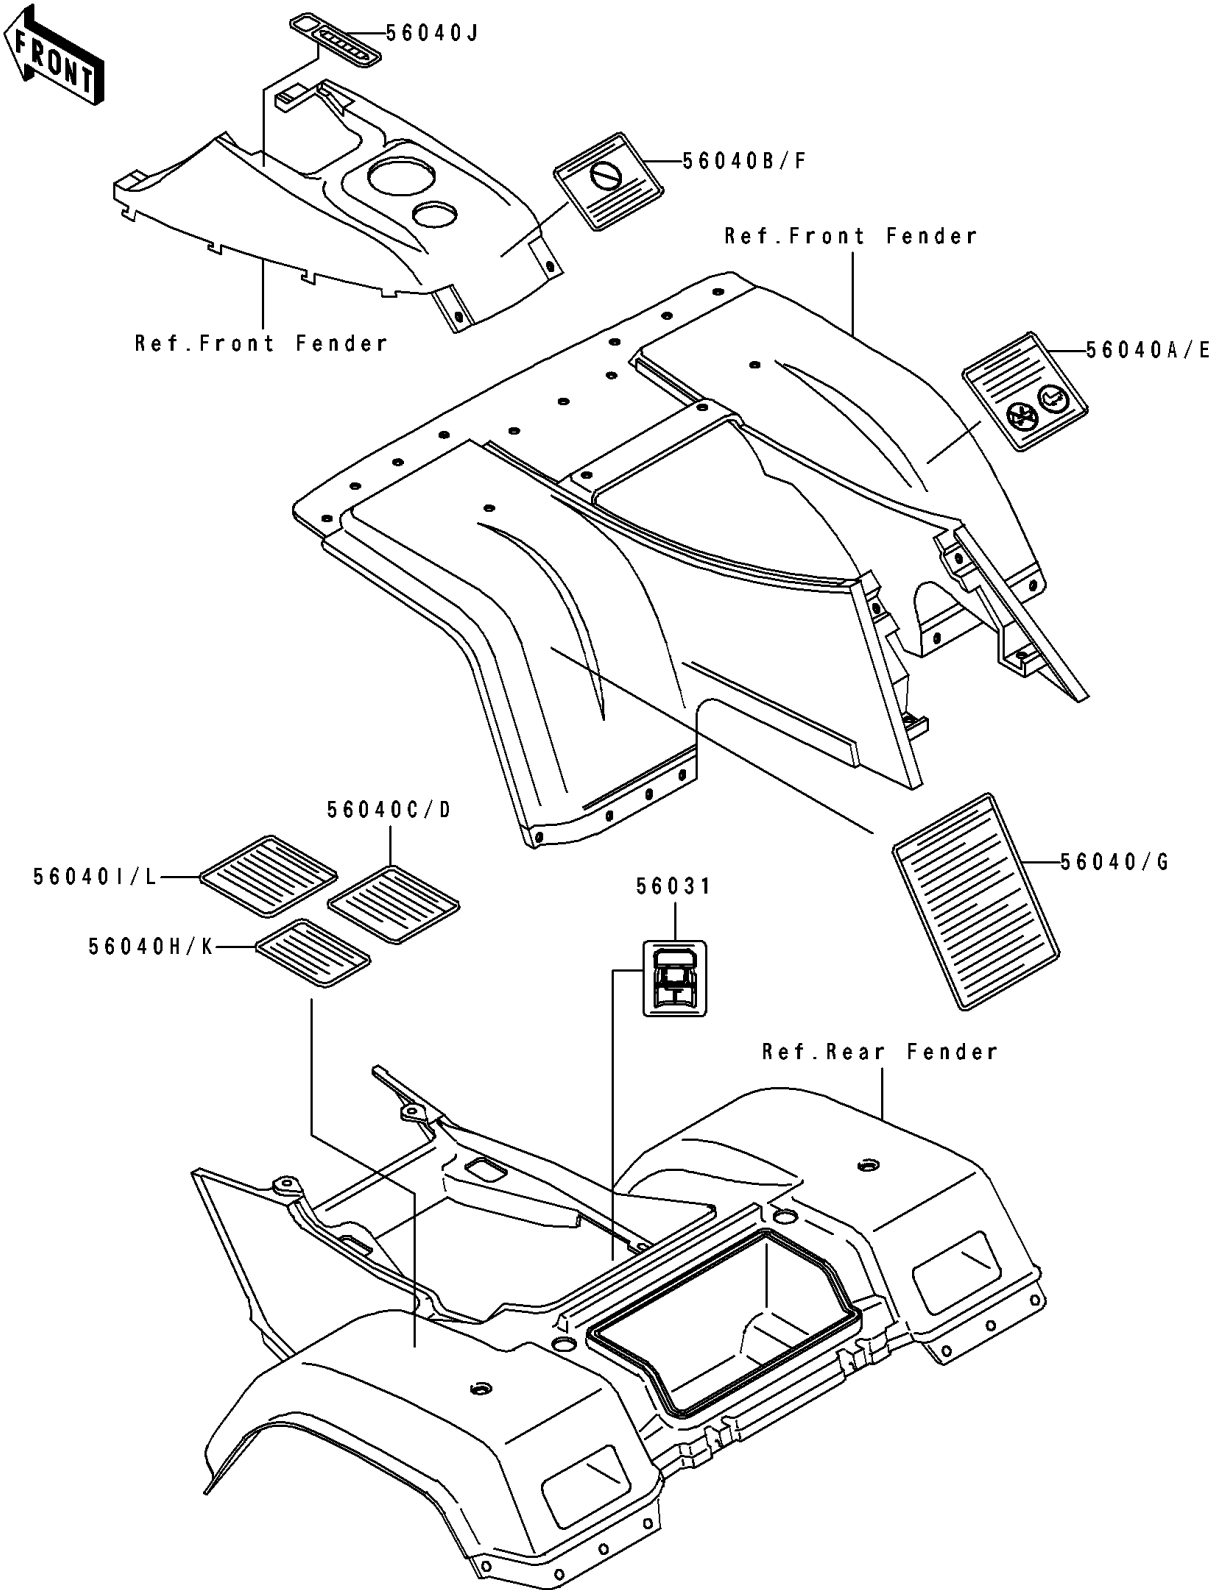

1994 Bayou 400 4X4 PARTS DIAGRAM

Labels

F2860

1994 Bayou 400 4X4 PARTS LIST

Labels

ITEM NAME	PART NUMBER	QUANTITY
LABEL-MANUAL,BATTERY VENT (Ref # 56031)	56031-1806	1
LABEL-WARNING,SERIOUS INJURY (Ref # 56040)	56040-1256	1
LABEL-WARNING,TRANSPORT (Ref # 56040A)	56040-1261	1
LABEL-WARNING,UNDER 16 (Ref # 56040B)	56040-1276	1
LABEL-WARNING,NO PASSENGER (Ref # 56040C)	56040-1277	1
LABEL-WARNING,NO PASSENGER (Ref # 56040D)	56040-1280	1
LABEL-WARNING,TRANSPORT (Ref # 56040E)	56040-1283	1
LABEL-WARNING,AGE (Ref # 56040F)	56040-1325	1
LABEL-WARNING,GENERAL (Ref # 56040G)	56040-1326	1
LABEL-WARNING,TIRE INFO (Ref # 56040H)	56040-1330	1
LABEL-WARNING,MAX VEHICLE LOAD (Ref # 56040I)	56040-1331	1
LABEL-WARNING,SHIFT PATTERN (Ref # 56040J)	56040-1332	1
LABEL-WARNING,TIRE INFO (Ref # 56040K)	56040-1337	1
LABEL-WARNING,MAX VEHICLE LOAD (Ref # 56040L)	56040-1338	1