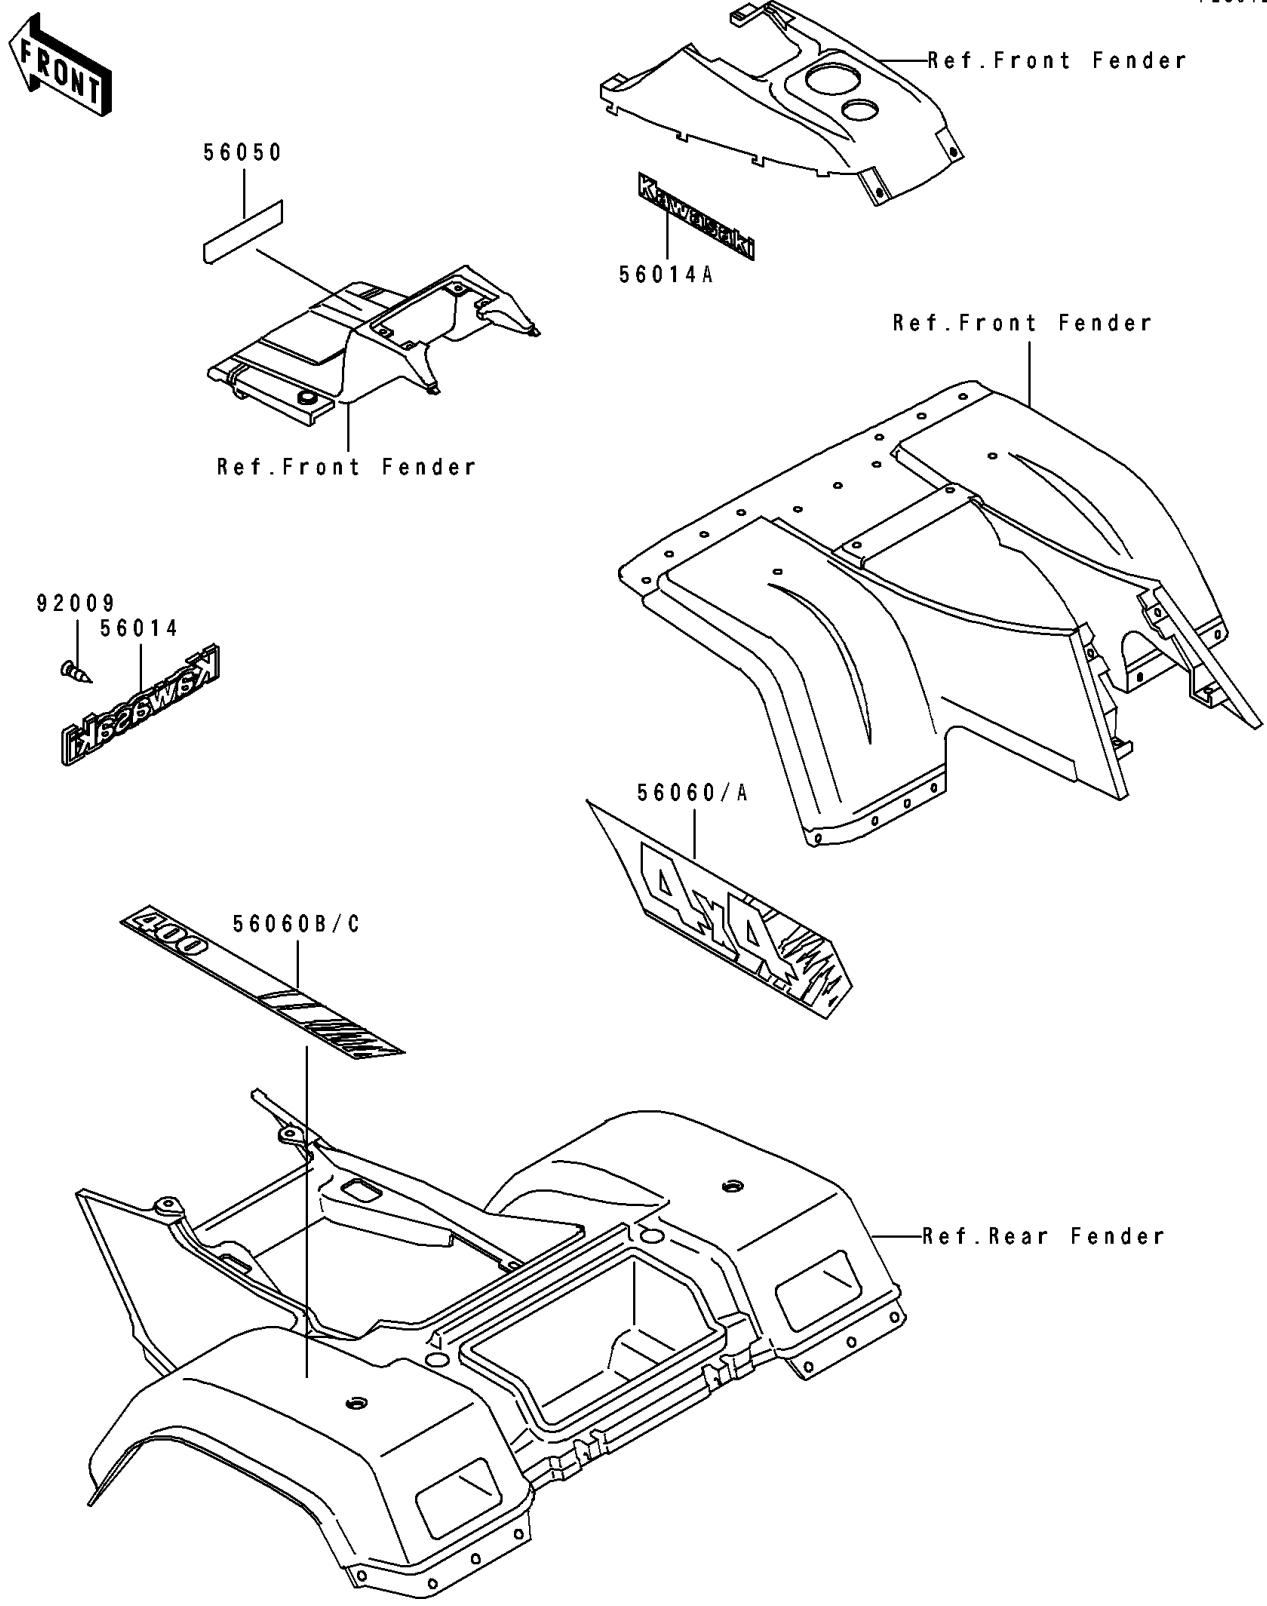

1994 Bayou 400 4X4 PARTS DIAGRAM

Decals(Blue)(KLF400-B2)

F2861B

1994 Bayou 400 4X4 PARTS LIST

Decals(Blue)(KLF400-B2)

ITEM NAME	PART NUMBER	QUANTITY
EMBLEM,KAWASAKI (Ref # 56014)	56014-1278	1
EMBLEM,KAWASAKI (Ref # 56014A)	56014-1279	2
MARK,BAYOU (Ref # 56050)	56050-1861	1
PATTERN,FR FENDER,LH (Ref # 56060)	56060-1669	1
PATTERN,FR FENDER,RH (Ref # 56060A)	56060-1670	1
PATTERN,RR FENDER,LH (Ref # 56060B)	56060-1671	1
PATTERN,RR FENDER,RH (Ref # 56060C)	56060-1672	1
SCREW,TAPPING,3X10 (Ref # 92009)	92009-1680	2