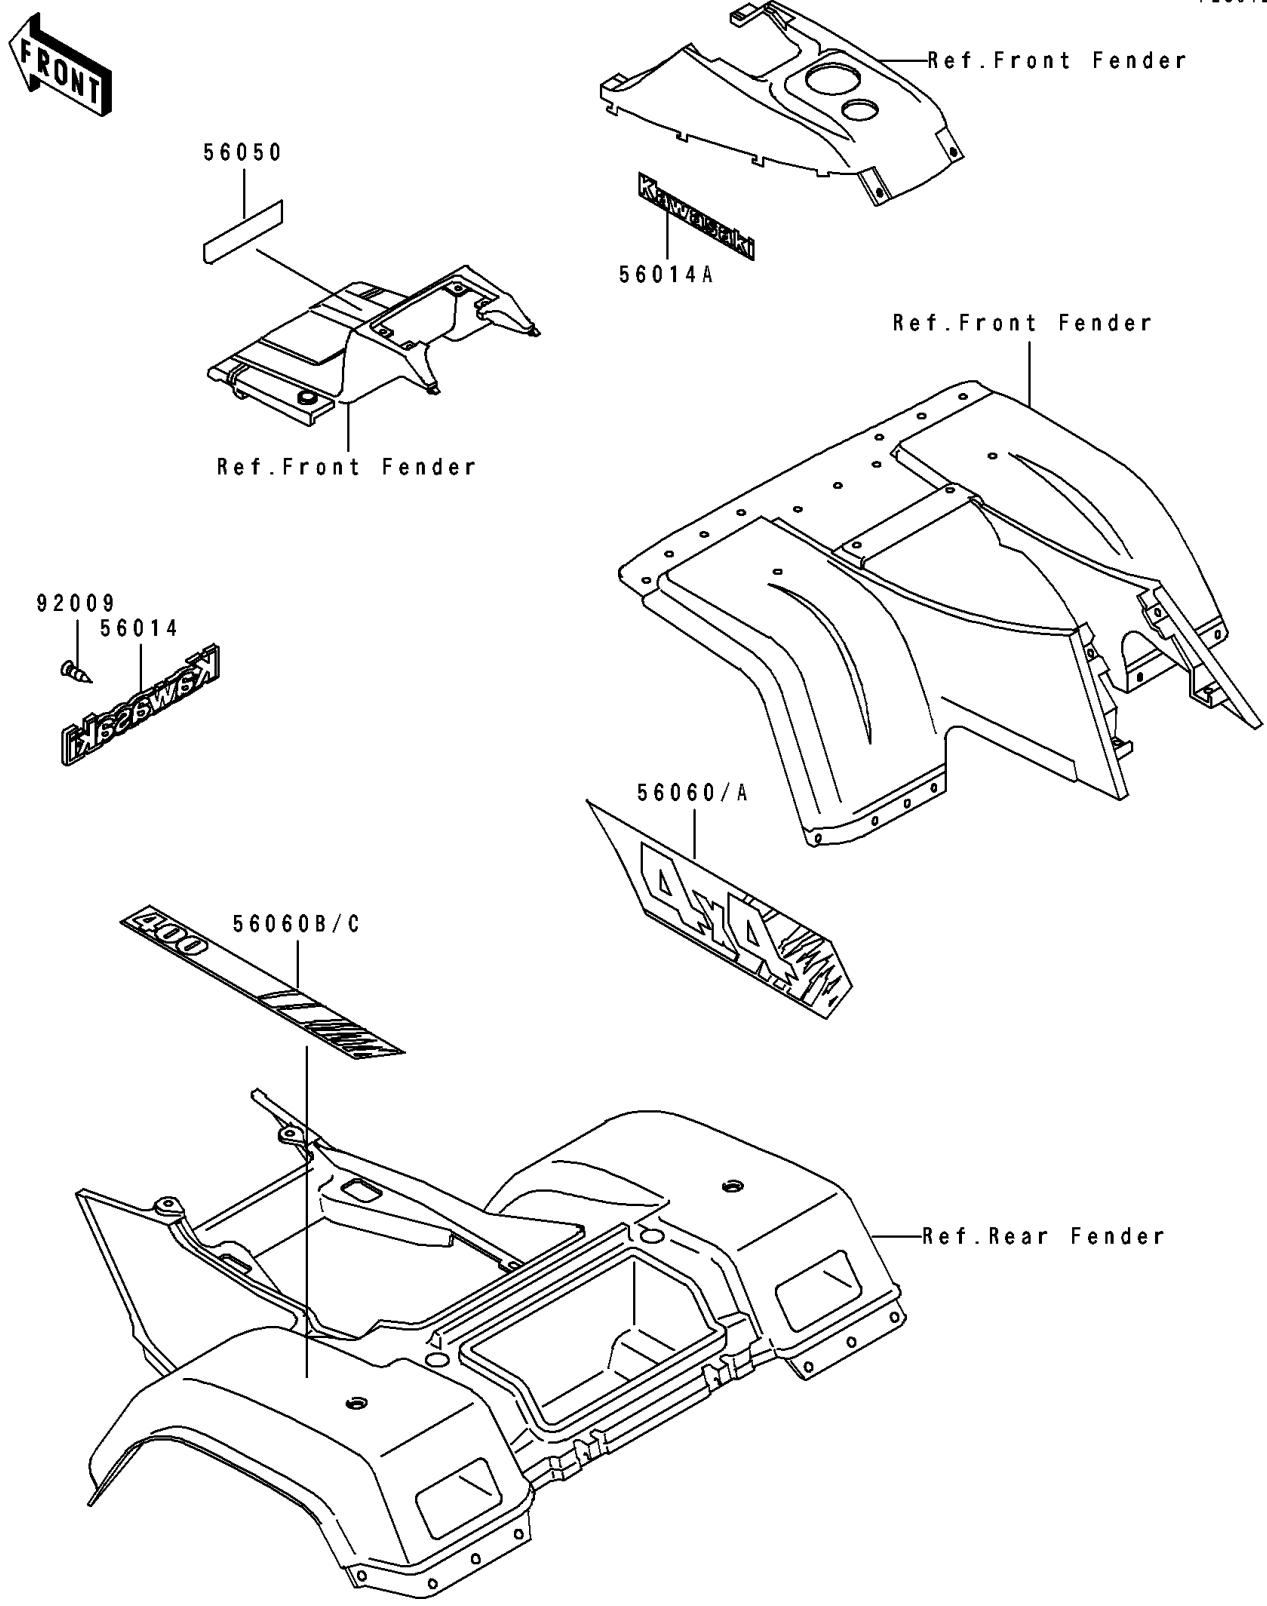

# 1994 Bayou 400 4X4 PARTS DIAGRAM

Decals(Blue)(KLF400-B2)

F2861B

# 1994 Bayou 400 4X4 PARTS LIST

Decals(Blue)(KLF400-B2)

ITEM NAME	PART NUMBER	QUANTITY
EMBLEM,KAWASAKI (Ref # 56014)	56014-1278	1
EMBLEM,KAWASAKI (Ref # 56014A)	56014-1279	2
MARK,BAYOU (Ref # 56050)	56050-1861	1
PATTERN,FR FENDER,LH (Ref # 56060)	56060-1669	1
PATTERN,FR FENDER,RH (Ref # 56060A)	56060-1670	1
PATTERN,RR FENDER,LH (Ref # 56060B)	56060-1671	1
PATTERN,RR FENDER,RH (Ref # 56060C)	56060-1672	1
SCREW,TAPPING,3X10 (Ref # 92009)	92009-1680	2