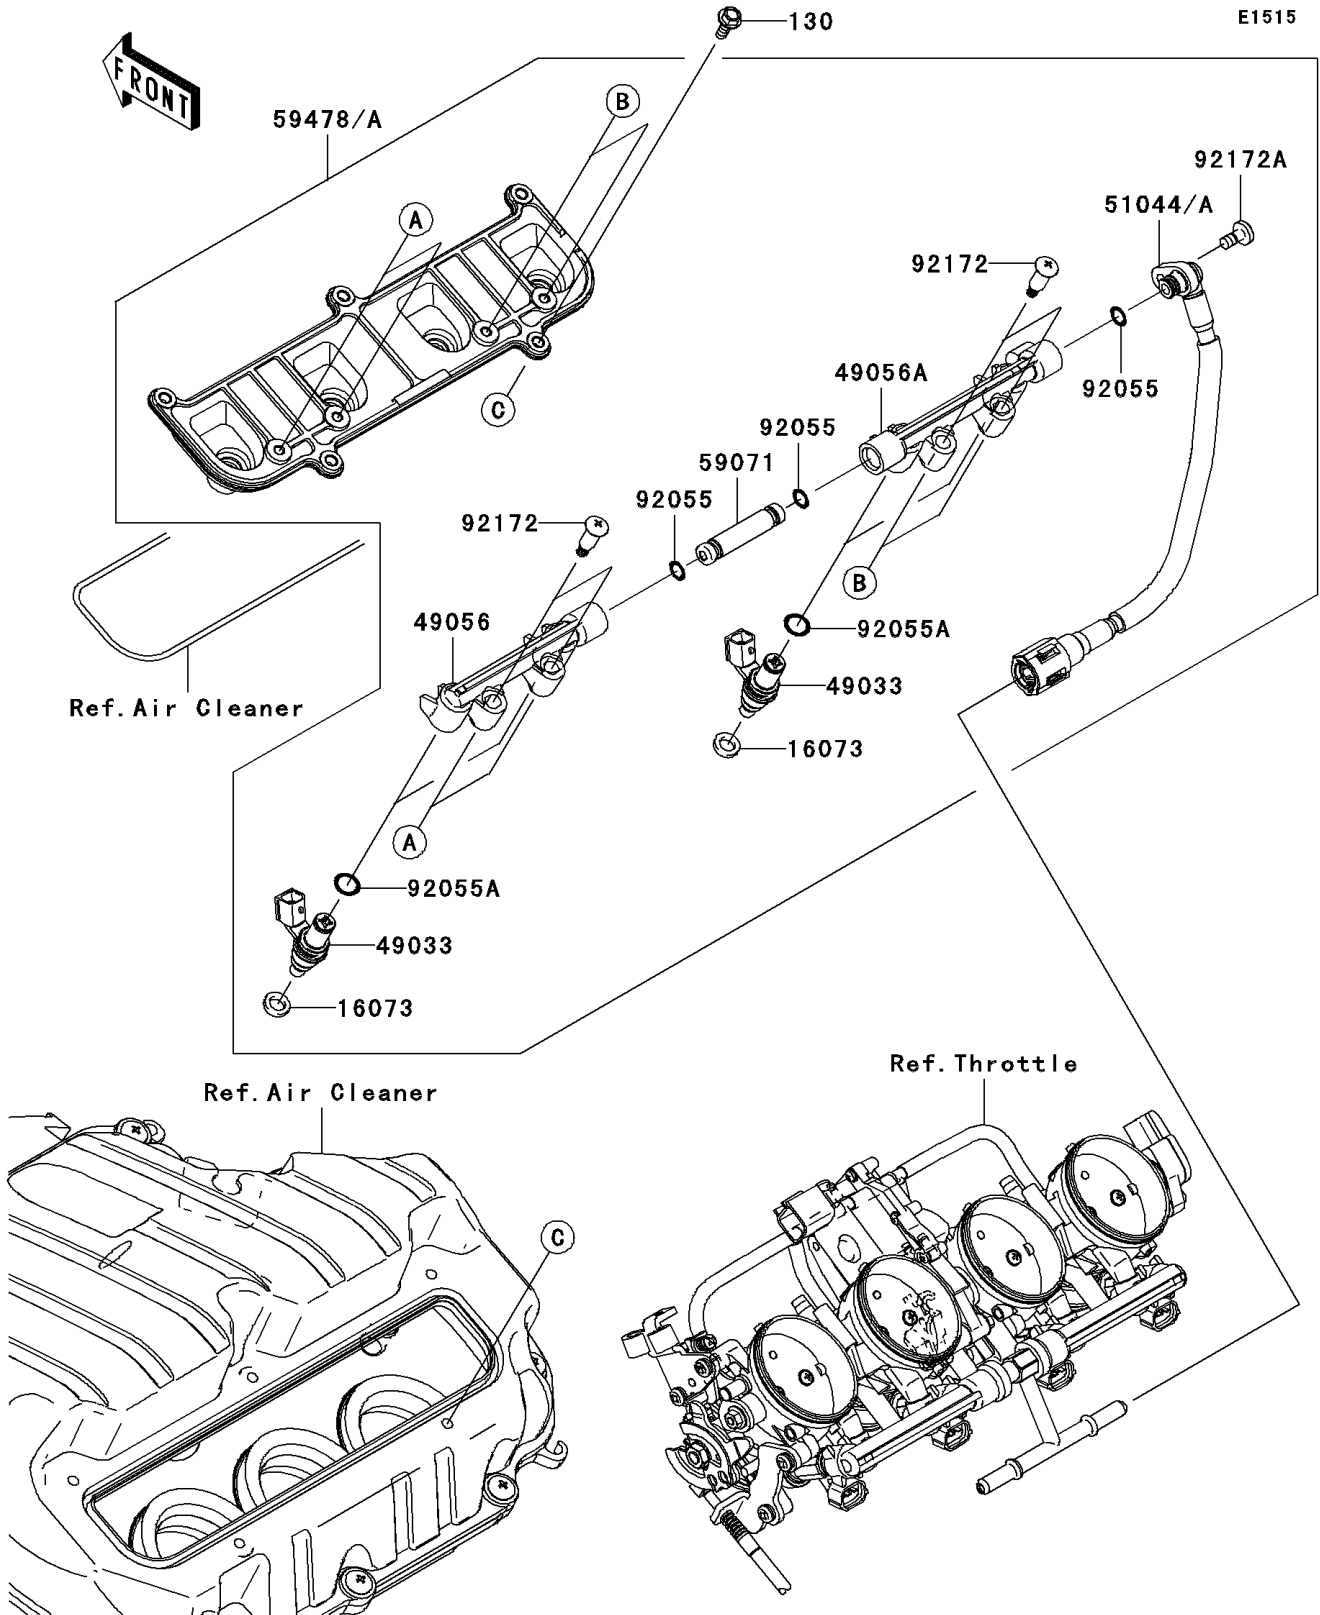

2008 Ninja® ZX™-6R PARTS DIAGRAM

Top Feed Injector

2008 Ninja® ZX™ -6R PARTS LIST

Top Feed Injector

| ITEM NAME | PART NUMBER | QUANTITY |
|--|-------------|----------|
| BOLT-FLANGED,5X14 (Ref # 130) | 130BB0514 | 5 |
| INSULATOR (Ref # 16073) | 16073-0077 | 4 |
| NOZZLE-INJECTION (Ref # 49033) | 49033-0015 | 4 |
| PIPE-INJECTION,LH (Ref # 49056) | 49056-0015 | 1 |
| PIPE-INJECTION,RH (Ref # 49056A) | 49056-0016 | 1 |
| TUBE-ASSY,FUEL (Ref # 51044A) | 51044-0043 | 1 |
| JOINT (Ref # 59071) | 59071-0034 | 1 |
| NOZZLE-ASSY, TOP INJECTOR (Ref # 59478A) | 59478-0005 | 1 |
| RING-O (Ref # 92055) | 92055-0064 | 3 |
| RING-O (Ref # 92055A) | 92055-0170 | 4 |
| SCREW,PIPE INJECTION (Ref # 92172) | 92172-0064 | 4 |
| SCREW,TORX (Ref # 92172A) | 92172-0272 | 1 |