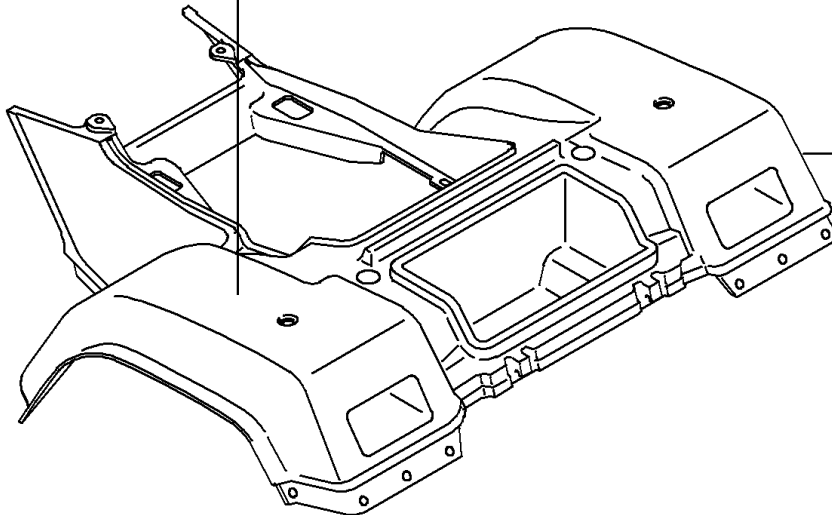

1994 Bayou 400 4X4 PARTS DIAGRAM

Decals(Gray)(KLF400-B2)

F2861C

56050

Ref. Front Fender

Ref. Front Fender

56014A

Ref. Front Fender

92009

56014

56060/A

56060B/C

Ref. Rear Fender

1994 Bayou 400 4X4 PARTS LIST

Decals(Gray)(KLF400-B2)

ITEM NAME	PART NUMBER	QUANTITY
EMBLEM,KAWASAKI (Ref # 56014)	56014-1278	1
EMBLEM,KAWASAKI (Ref # 56014A)	56014-1279	2
MARK,BAYOU (Ref # 56050)	56050-1861	1
PATTERN,FR FENDER,LH (Ref # 56060)	56060-1665	1
PATTERN,FR FENDER,RH (Ref # 56060A)	56060-1666	1
PATTERN,RR FENDER,LH (Ref # 56060B)	56060-1667	1
PATTERN,RR FENDER,RH (Ref # 56060C)	56060-1668	1
SCREW,TAPPING,3X10 (Ref # 92009)	92009-1680	2