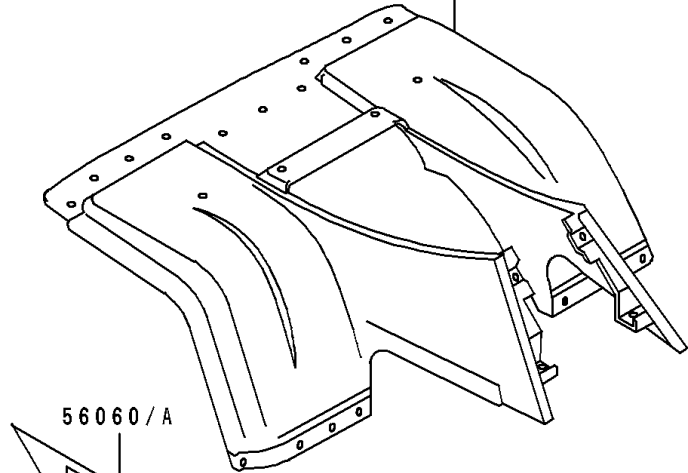

1994 Bayou 400 4X4 PARTS DIAGRAM

Decals(Gray)(KLF400-B2)

F2861C

56050

Ref. Front Fender

Ref. Front Fender

56014A

Ref. Front Fender

92009

56014

56060/A

56060B/C

Ref. Rear Fender

1994 Bayou 400 4X4 PARTS LIST

Decals(Gray)(KLF400-B2)

ITEM NAME	PART NUMBER	QUANTITY
EMBLEM,KAWASAKI (Ref # 56014)	56014-1278	1
EMBLEM,KAWASAKI (Ref # 56014A)	56014-1279	2
MARK,BAYOU (Ref # 56050)	56050-1861	1
PATTERN,FR FENDER,LH (Ref # 56060)	56060-1665	1
PATTERN,FR FENDER,RH (Ref # 56060A)	56060-1666	1
PATTERN,RR FENDER,LH (Ref # 56060B)	56060-1667	1
PATTERN,RR FENDER,RH (Ref # 56060C)	56060-1668	1
SCREW,TAPPING,3X10 (Ref # 92009)	92009-1680	2