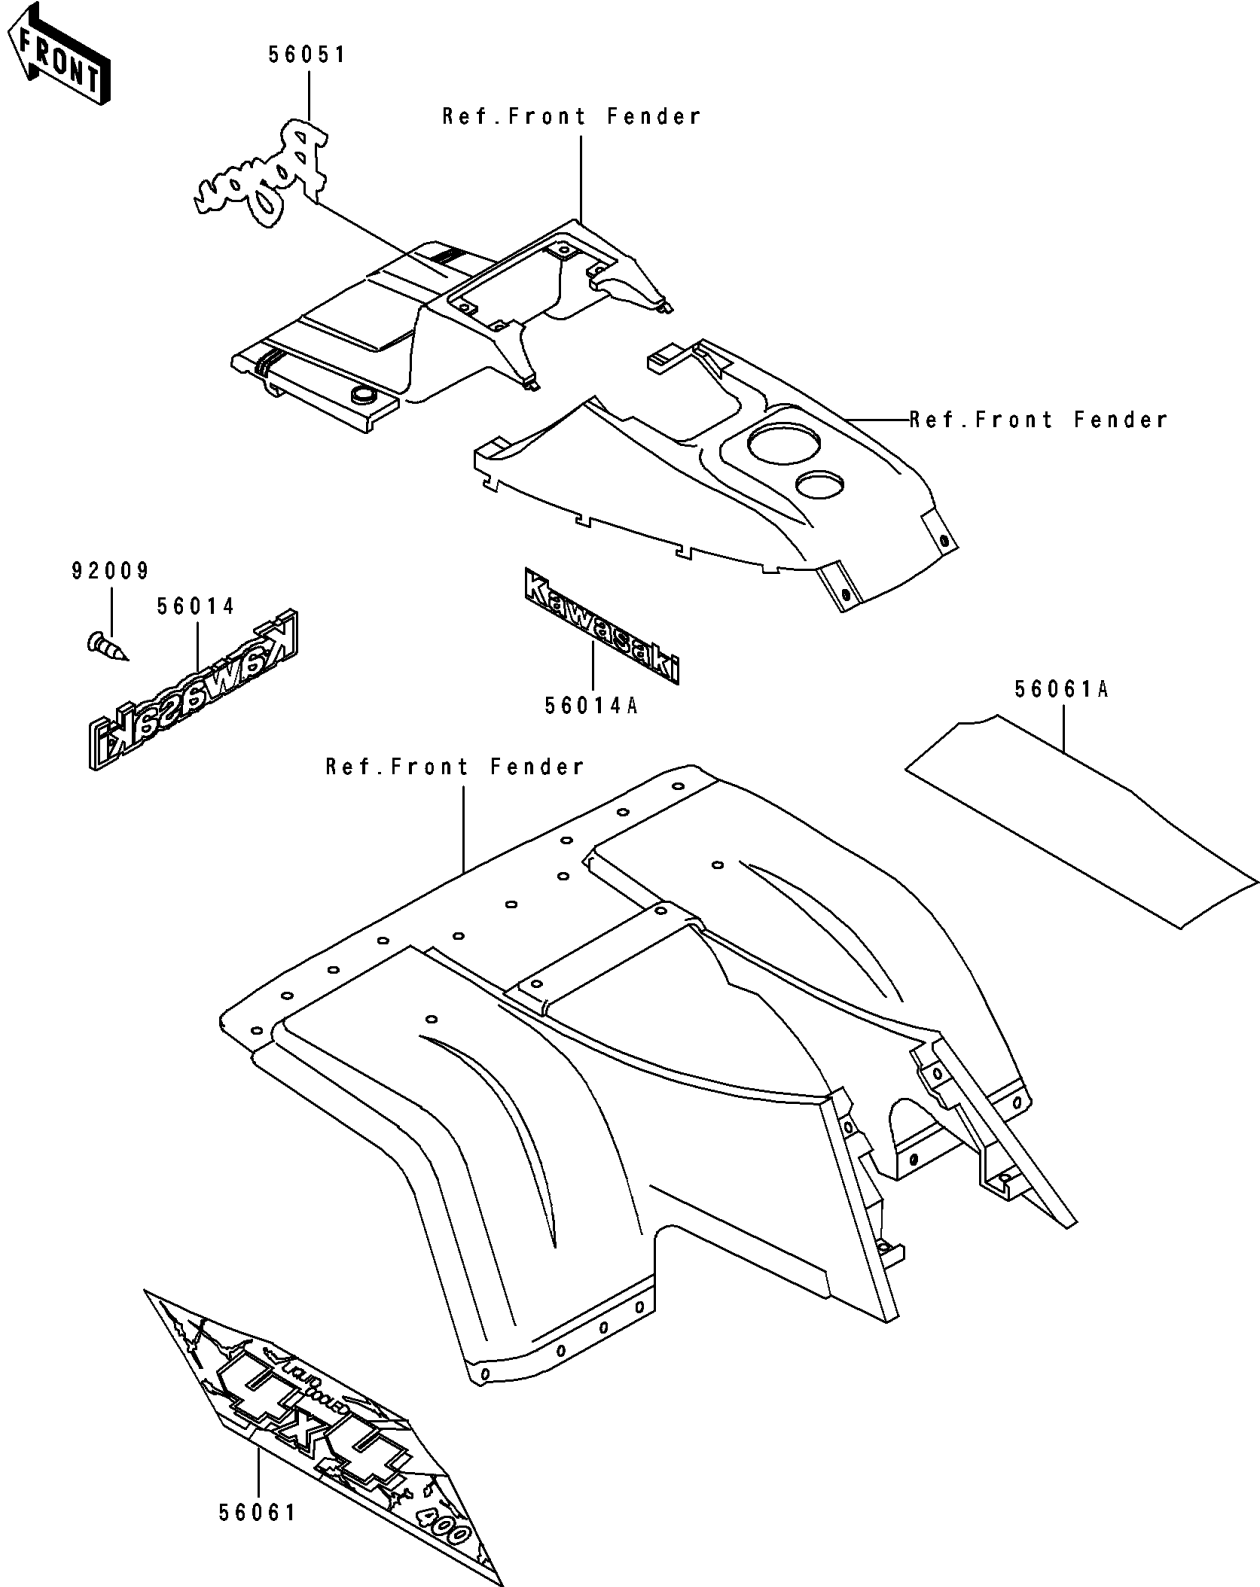

# 1995 Bayou 400 4X4 PARTS DIAGRAM

Decals(Green)(KLF400-B3)

F2861D

# 1995 Bayou 400 4X4 PARTS LIST

Decals(Green)(KLF400-B3)

ITEM NAME	PART NUMBER	QUANTITY
EMBLEM,KAWASAKI (Ref # 56014)	56014-1278	1
EMBLEM,KAWASAKI (Ref # 56014A)	56014-1307	2
MARK,BAYOU (Ref # 56051)	56051-1172	1
PATTERN,FR FENDER,LH (Ref # 56061)	56061-1086	1
PATTERN,FR FENDER,RH (Ref # 56061A)	56061-1087	1
SCREW,TAPPING,3X10 (Ref # 92009)	92009-1680	2