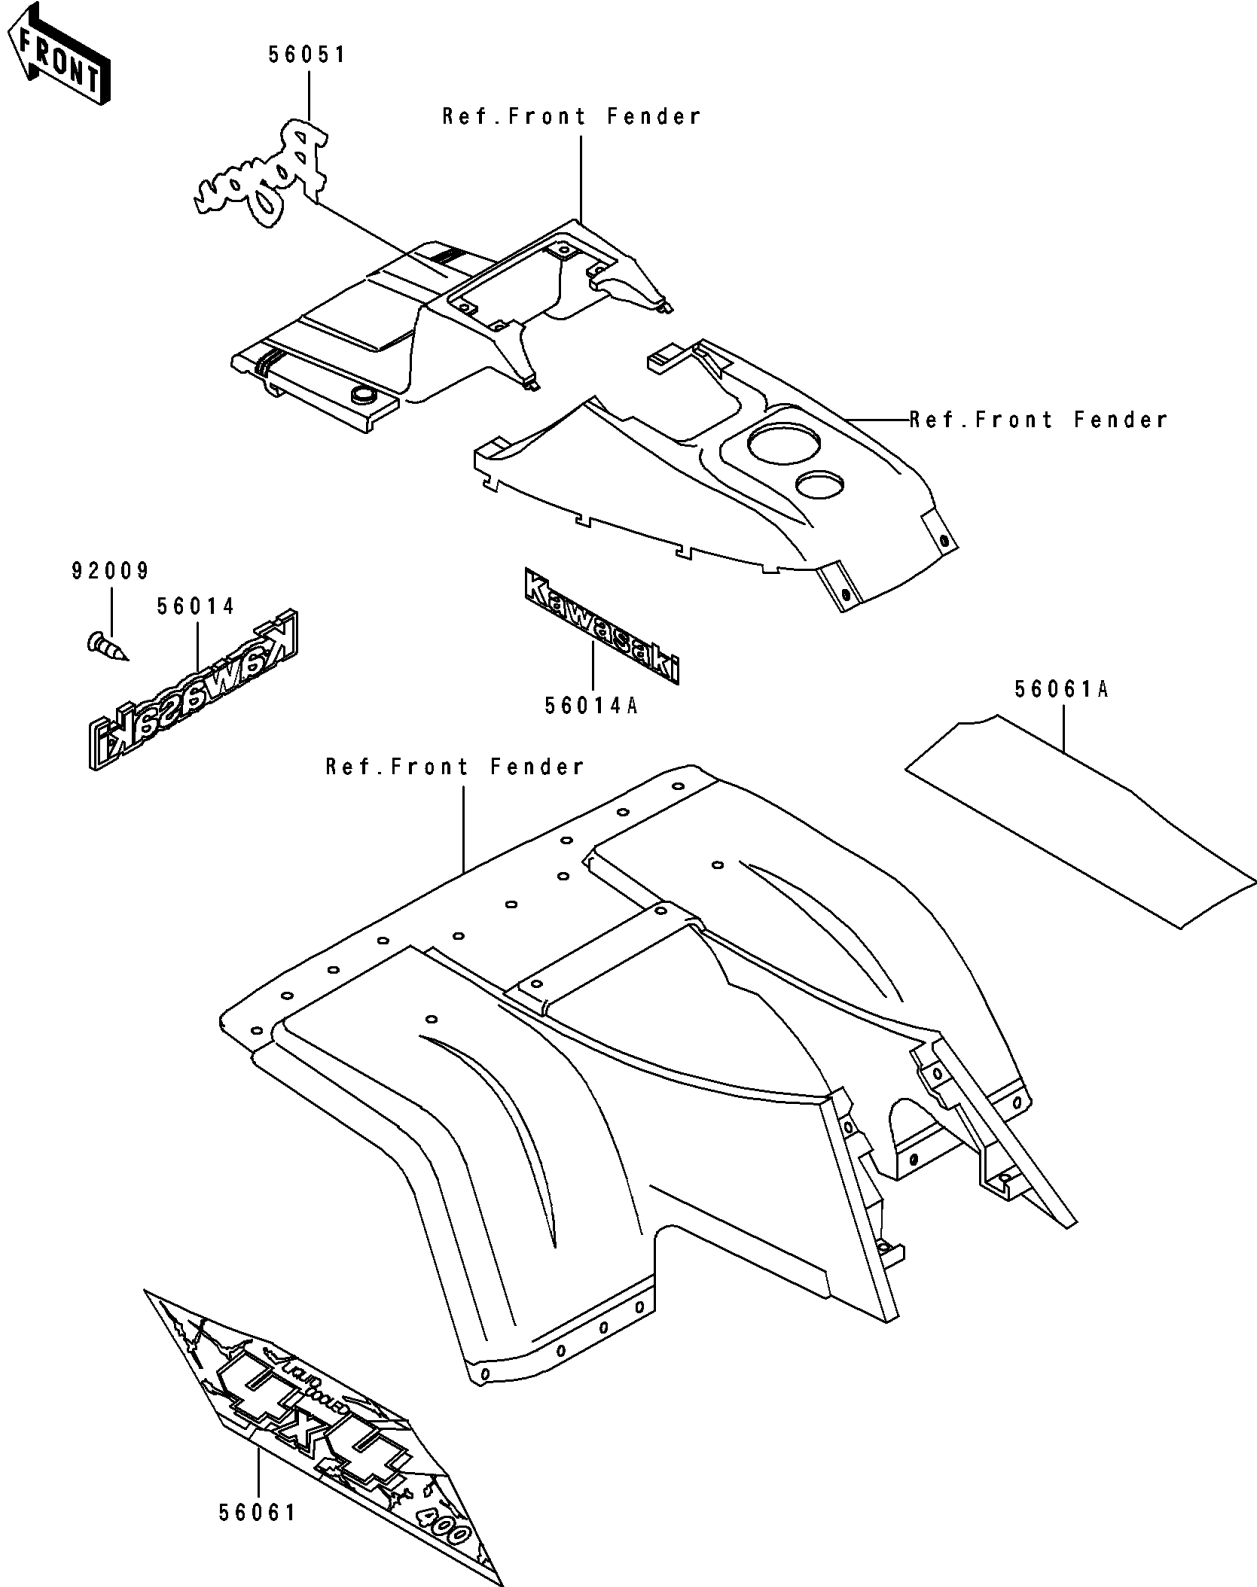

1995 Bayou 400 4X4 PARTS DIAGRAM

Decals(Green)(KLF400-B3)

F2861D

1995 Bayou 400 4X4 PARTS LIST

Decals(Green)(KLF400-B3)

ITEM NAME	PART NUMBER	QUANTITY
EMBLEM,KAWASAKI (Ref # 56014)	56014-1278	1
EMBLEM,KAWASAKI (Ref # 56014A)	56014-1307	2
MARK,BAYOU (Ref # 56051)	56051-1172	1
PATTERN,FR FENDER,LH (Ref # 56061)	56061-1086	1
PATTERN,FR FENDER,RH (Ref # 56061A)	56061-1087	1
SCREW,TAPPING,3X10 (Ref # 92009)	92009-1680	2