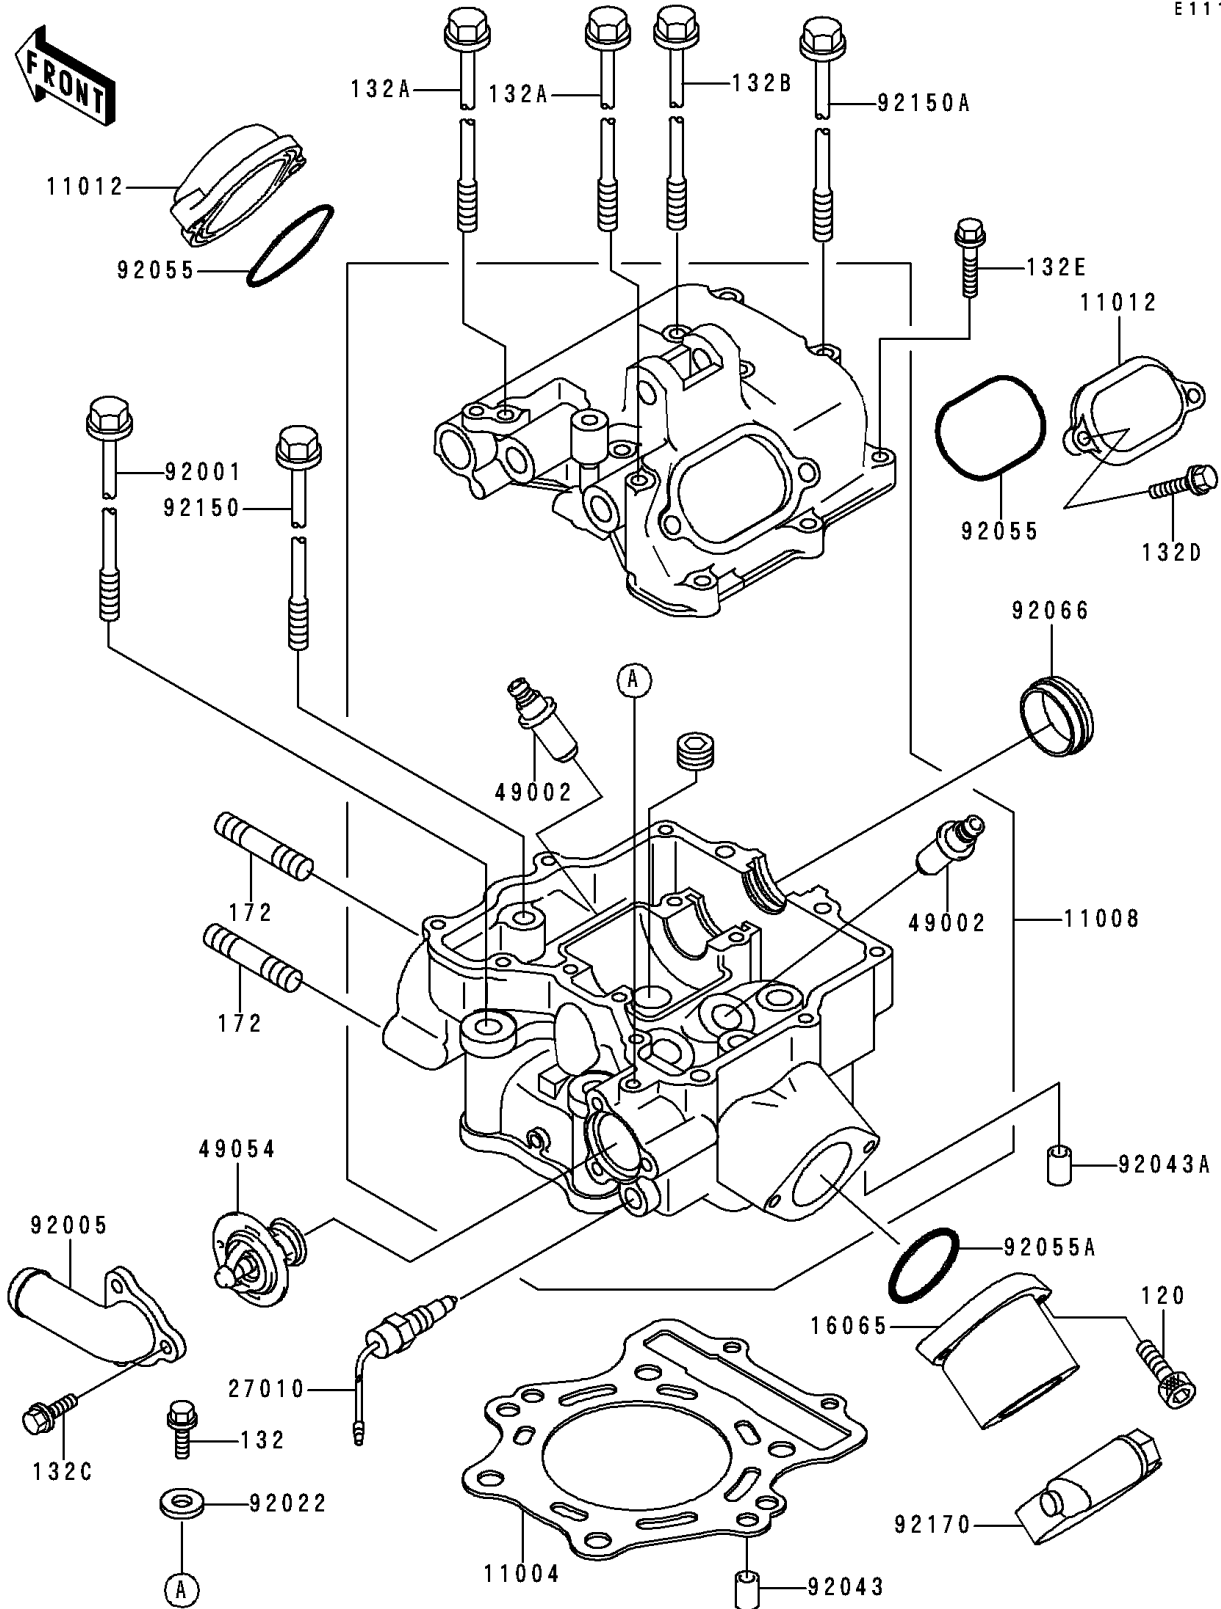

# 1997 Bayou 400 4X4 (Canada Only) PARTS DIAGRAM

Cylinder Head(-LF400AE532917)

E1111

# 1997 Bayou 400 4X4 (Canada Only) PARTS LIST

Cylinder Head(-LF400AE532917)

| ITEM NAME                         | PART NUMBER | QUANTITY |
|-----------------------------------|-------------|----------|
| BOLT-SOCKET,6X20 (Ref # 120)      | 120S0620    | 2        |
| BOLT-FLANGED-SMALL (Ref # 132)    | 132G0610    | 1        |
| BOLT-FLANGED-SMALL (Ref # 132A)   | 132G0655    | 4        |
| BOLT-FLANGED-SMALL (Ref # 132B)   | 132G0665    | 2        |
| BOLT-FLANGED-SMALL (Ref # 132C)   | 132J0612    | 3        |
| BOLT-FLANGED-SMALL (Ref # 132D)   | 132V0620    | 4        |
| BOLT-FLANGED-SMALL (Ref # 132E)   | 132V0630    | 6        |
| BOLT-STUD,8X22 (Ref # 172)        | 172G0822    | 4        |
| GASKET-HEAD (Ref # 11004)         | 11004-1233  | 1        |
| HEAD-COMP-CYLINDER (Ref # 11008)  | 11008-5006  | 1        |
| CAP,ROCKER CASE (Ref # 11012)     | 11012-1793  | 2        |
| HOLDER-CARBURETOR (Ref # 16065)   | 16065-1296  | 1        |
| SWITCH,SENSOR WATER (Ref # 27010) | 27010-1346  | 1        |
| GUIDE-VALVE (Ref # 49002)         | 49002-1052  | AR       |
| THERMOSTAT (Ref # 49054)          | 49054-1053  | 1        |
| BOLT,FLANGED,10X185 (Ref # 92001) | 92001-1994  | 4        |
| FITTING (Ref # 92005)             | 92005-1121  | 1        |
| WASHER,6.2X11X1 (Ref # 92022)     | 92022-304   | 1        |
| PIN,6.2X8X14 (Ref # 92043)        | 92043-1263  | 2        |
| PIN,DOWEL,8X10 (Ref # 92043A)     | 92043-1302  | 2        |
| RING-O,55MM (Ref # 92055)         | 92055-1120  | 2        |
| RING-O,39.5X2.4 (Ref # 92055A)    | 92055-1342  | 1        |
| PLUG (Ref # 92066)                | 92066-1289  | 1        |
| BOLT,8X83 (Ref # 92150)           | 92150-1531  | 2        |
| BOLT,6X135 (Ref # 92150A)         | 92150-1552  | 2        |
| CLAMP (Ref # 92170)               | 92170-1677  | 1        |