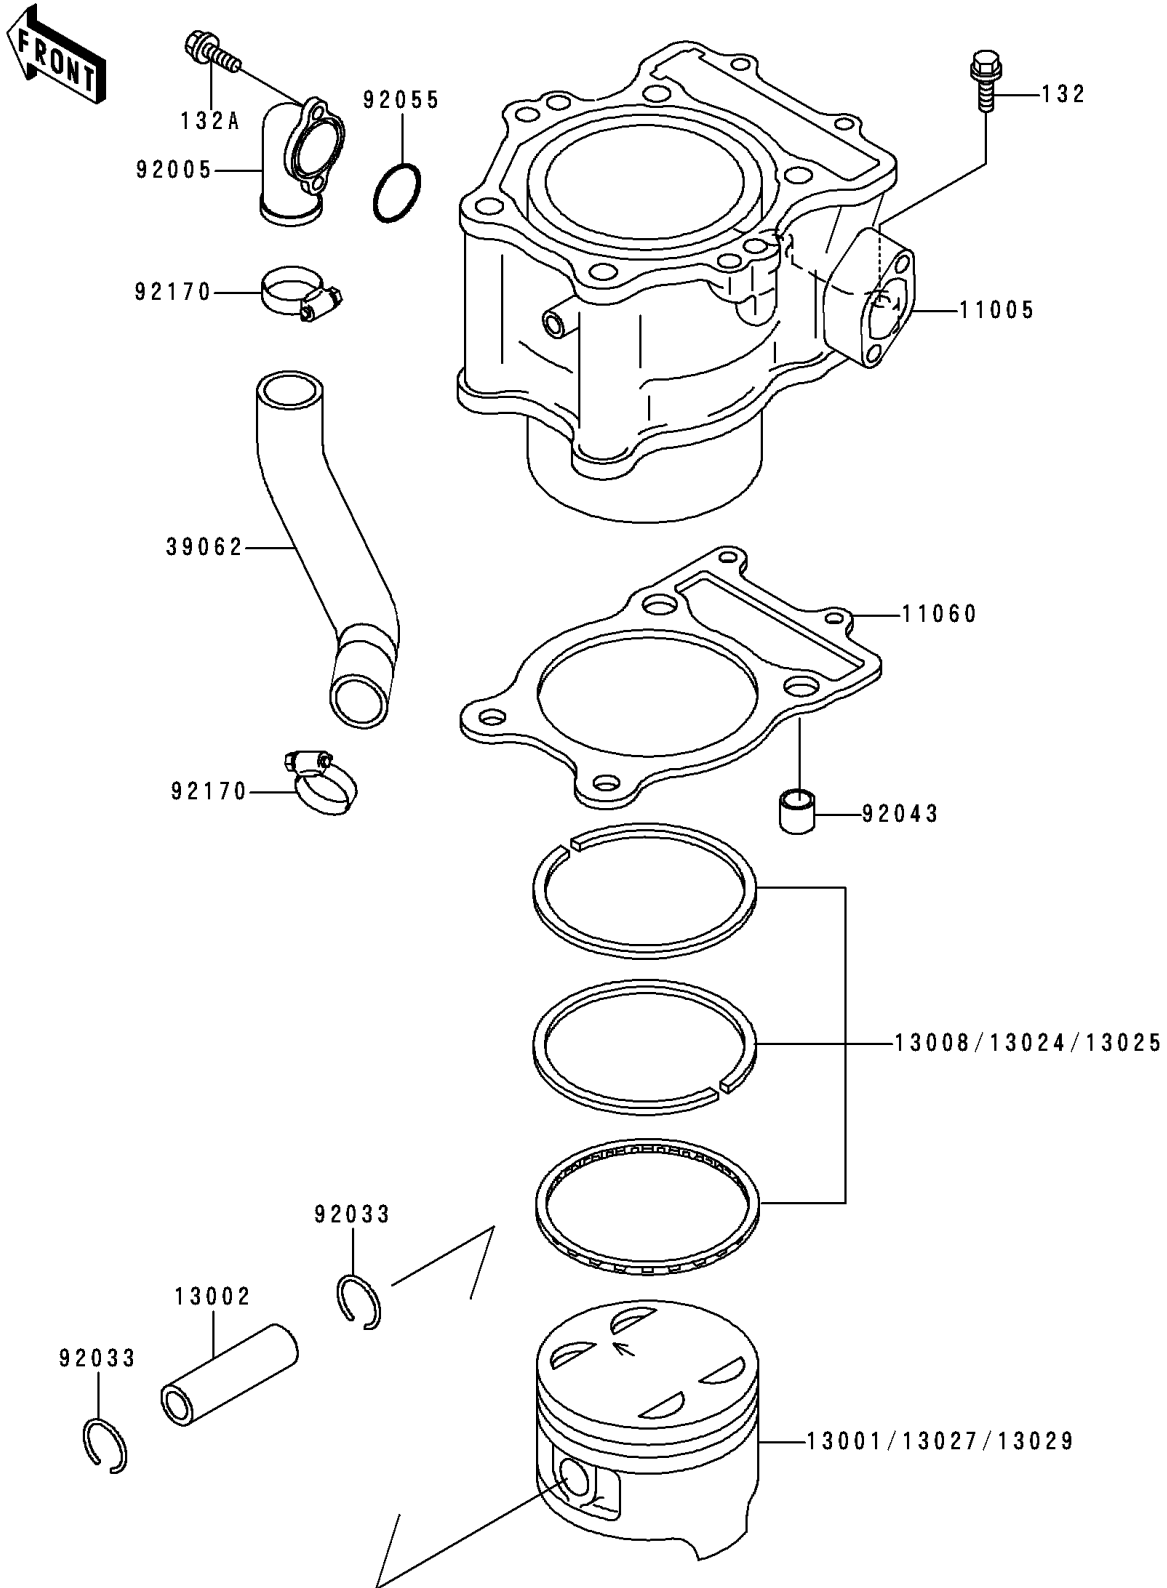

1998 Bayou 400 4X4 PARTS DIAGRAM

Cylinder/Piston(s)

E 1120

1998 Bayou 400 4X4 PARTS LIST

Cylinder/Piston(s)

ITEM NAME	PART NUMBER	QUANTITY
BOLT-FLANGED-SMALL (Ref # 132)	132G0625	2
BOLT-FLANGED-SMALL (Ref # 132A)	132J0616	2
CYLINDER-ENGINE (Ref # 11005)	11005-1673	1
GASKET,CYLINDER BASE (Ref # 11060)	11060-1709	1
PISTON-ENGINE,STD (Ref # 13001)	13001-1362	1
PIN-PISTON (Ref # 13002)	13002-1056	1
RING-SET-PISTON,STD (Ref # 13008)	13008-1142	1
RING-SET-PISTON LL,O/S 1.00 (Ref # 13024)	13024-1090	1
RING-SET-PISTON L,O/S 0.50 (Ref # 13025)	13025-1114	1
PISTON-ENGINE LL,O/S 1.00 (Ref # 13027)	13027-1167	1
PISTON-ENGINE L,O/S 0.50 (Ref # 13029)	13029-1209	1
HOSE-COOLING,PUMP-CYLINDER (Ref # 39062)	39062-1483	1
FITTING,CYLINDER (Ref # 92005)	92005-1145	1
RING-SNAP (Ref # 92033)	92033-1188	2
PIN,11X14X12.3 (Ref # 92043)	92043-1266	2
RING-O (Ref # 92055)	92055-091	1
CLAMP (Ref # 92170)	92170-1497	2