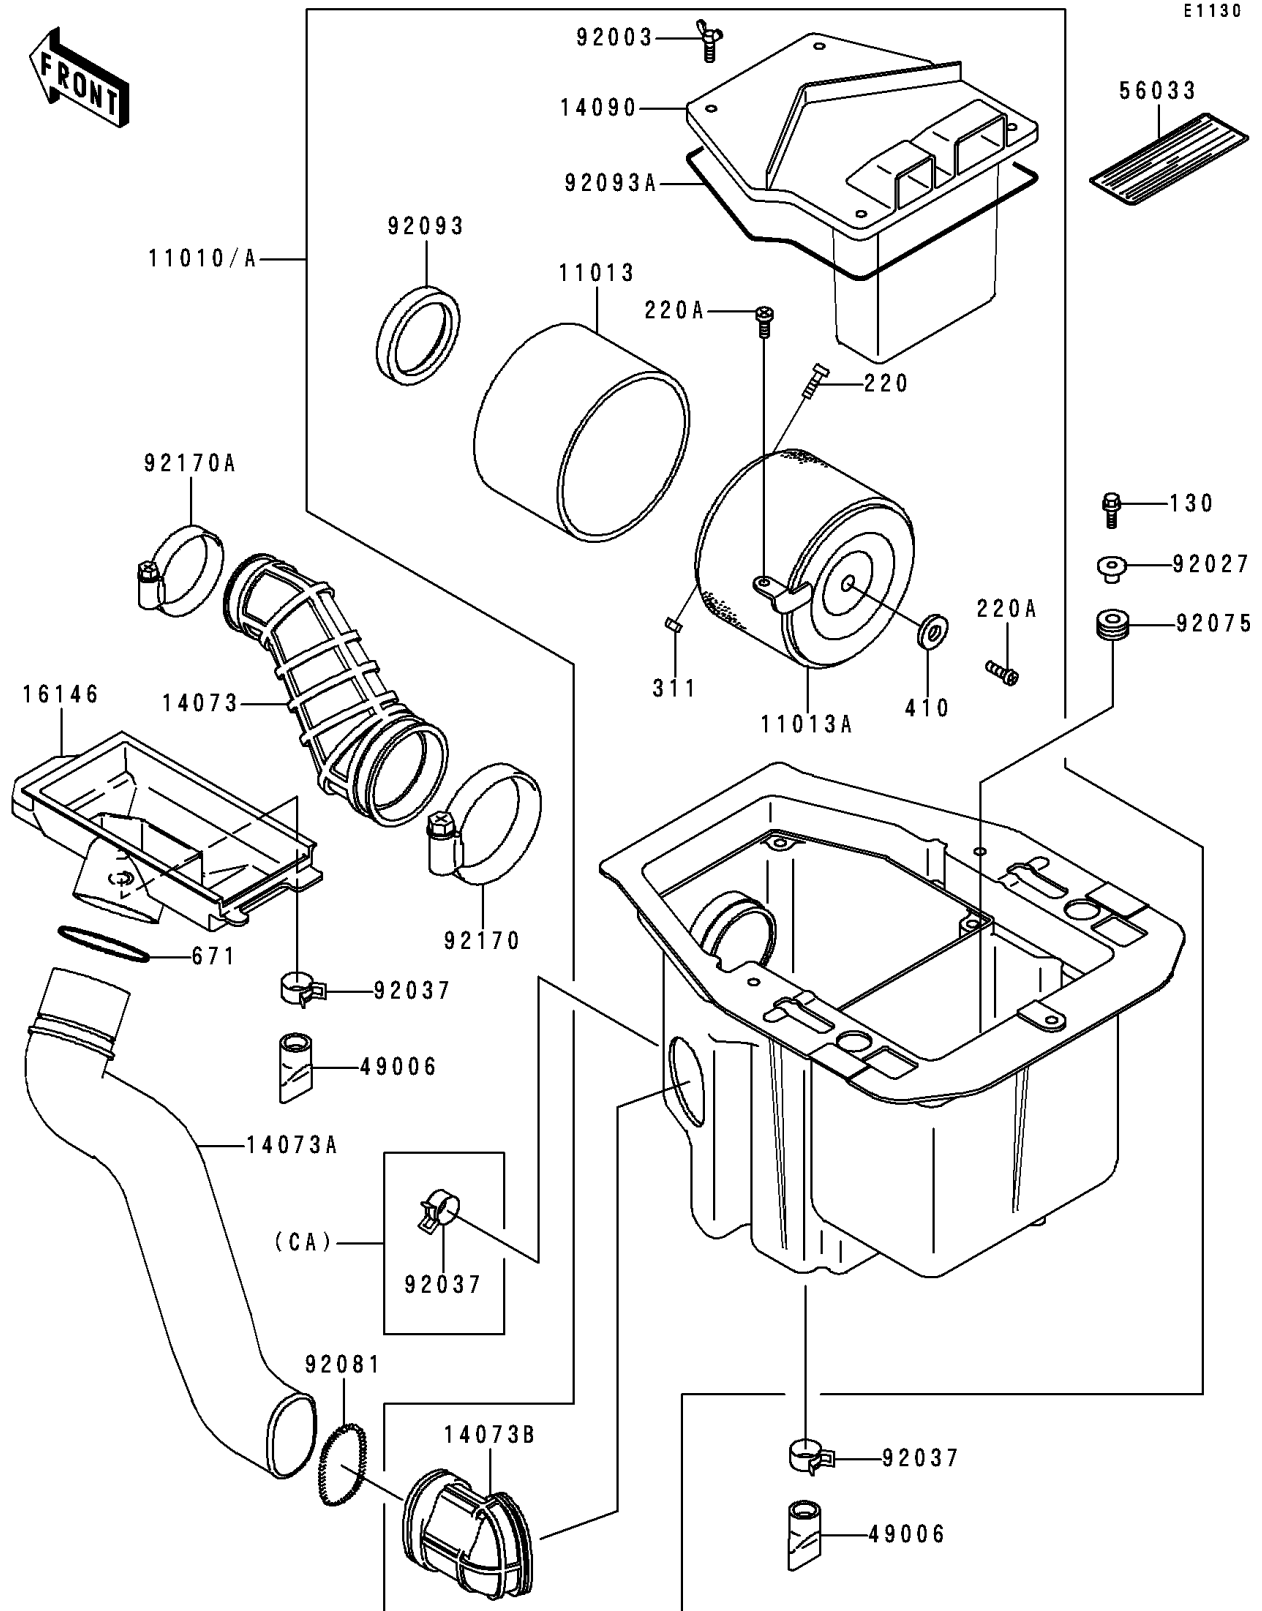

1997 Bayou 400 4X4 (Canada Only) PARTS DIAGRAM

Air Cleaner(KLF400-B4/B5/B6)

1997 Bayou 400 4X4 (Canada Only) PARTS LIST

Air Cleaner(KLF400-B4/B5/B6)

ITEM NAME	PART NUMBER	QUANTITY
BOLT,FLANGED,6X18 (Ref # 130)	130B0618	2
SCREW-PAN-CROS (Ref # 220)	220B0516	1
SCREW-PAN-CROS,6X14 (Ref # 220A)	220B0614	2
NUT-HEX (Ref # 311)	311B0500	1
WASHER-PLAIN-SMALL,6MM (Ref # 410)	410B0600	1
O RING (Ref # 671)	671B2550	1
FILTER-ASSY-AIR (Ref # 11010)	11010-1582	1
ELEMENT-AIR FILTER (Ref # 11013)	11013-1205	1
ELEMENT-AIR FILTER (Ref # 11013A)	11013-1217	1
DUCT,AIR FILTER (Ref # 14073)	14073-1497	1
DUCT,SNORKEL (Ref # 14073A)	14073-1638	1
DUCT,AIR FILTER (Ref # 14073B)	14073-1666	1
COVER,AIR FILTER (Ref # 14090)	14090-1637	1
COVER-ASSY (Ref # 16146)	16146-1179	1
BOOT (Ref # 49006)	49006-1292	2
LABEL-MANUAL,MAINTENANCE (Ref # 56033)	56033-1079	1
BOLT,WING (Ref # 92003)	92003-199	4
COLLAR,FLANGED,L=12.1,BLACK (Ref # 92027)	92027-1651	2
CLAMP (Ref # 92037)	92037-1860	2
DAMPER,CASE (Ref # 92075)	92075-222	2
SPRING,DUCT (Ref # 92081)	92081-1638	1
SEAL,DUST (Ref # 92093)	92093-1322	1
SEAL,AIR FILTER CASE (Ref # 92093A)	92093-1331	1
CLAMP (Ref # 92170)	92170-1675	1
CLAMP (Ref # 92170A)	92170-1679	1