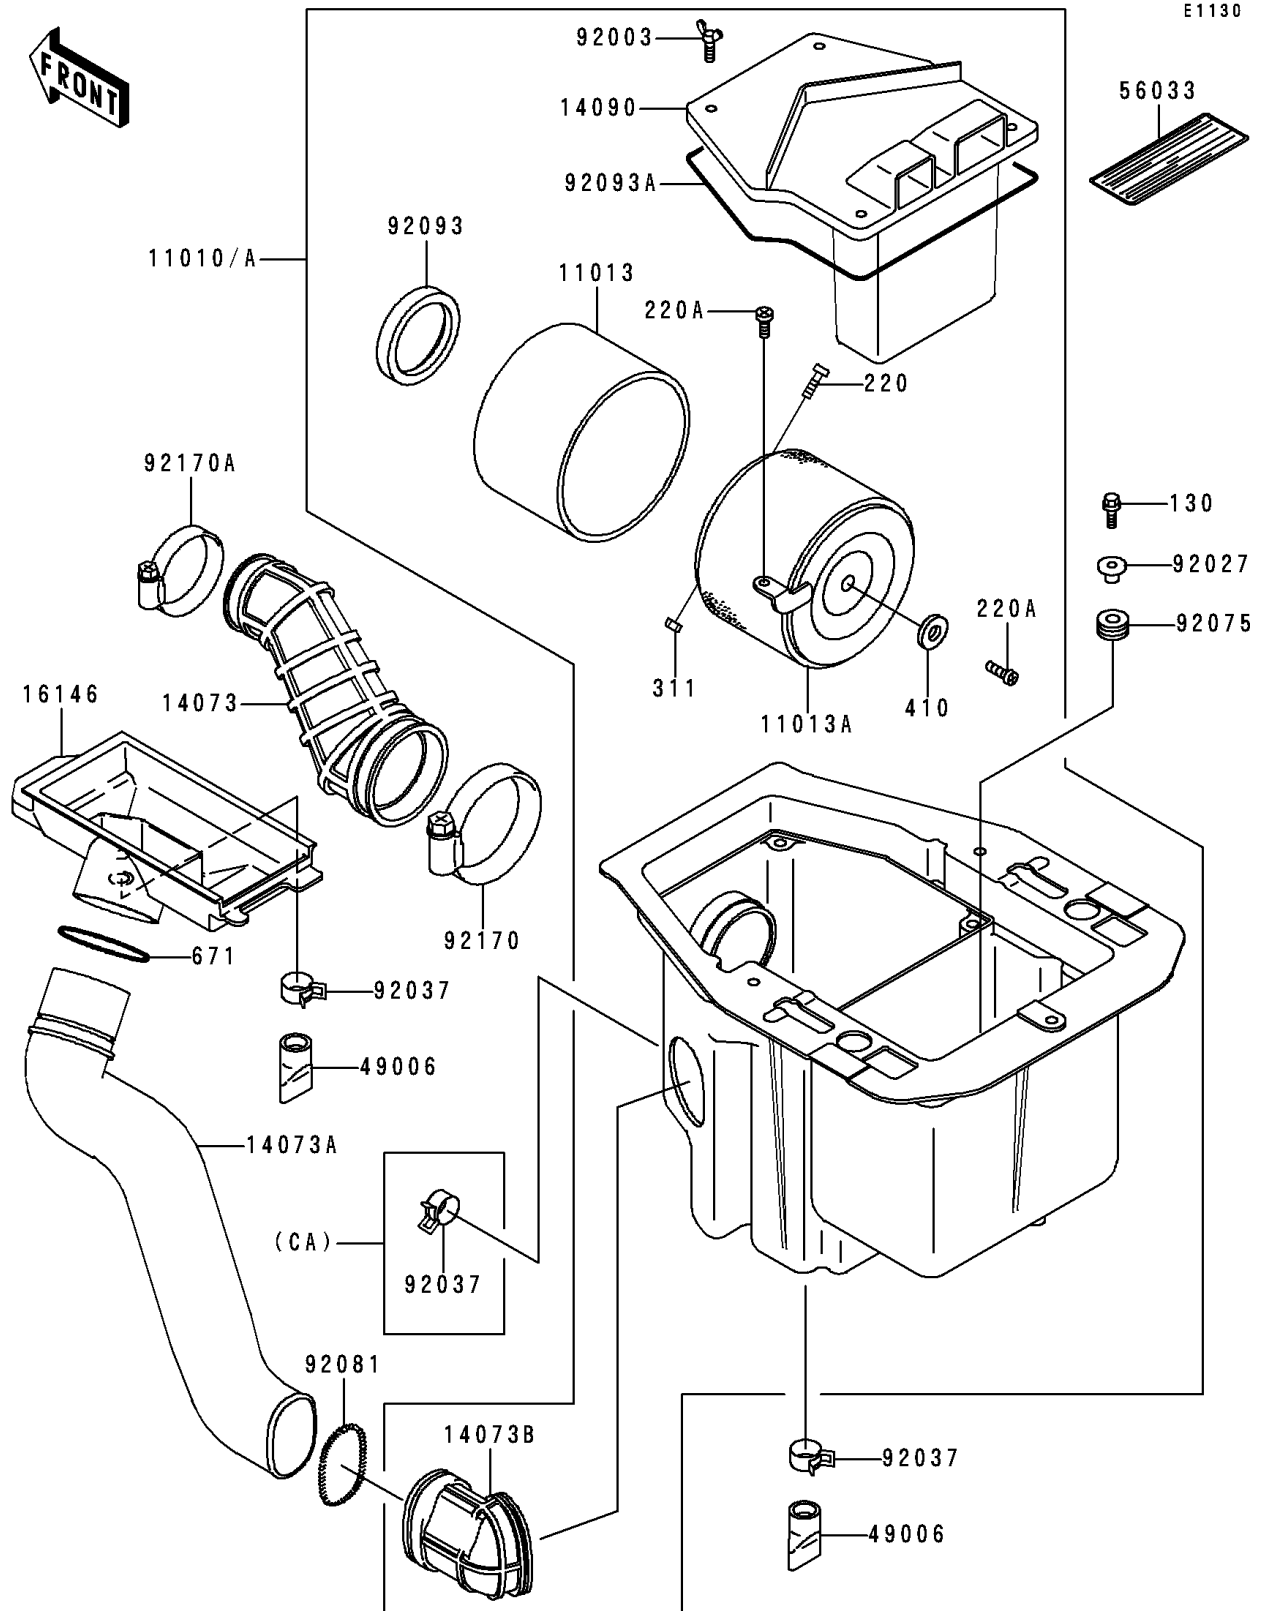

1998 Bayou 400 4X4 PARTS DIAGRAM

Air Cleaner(KLF400-B4/B5/B6)

1998 Bayou 400 4X4 PARTS LIST

Air Cleaner(KLF400-B4/B5/B6)

ITEM NAME	PART NUMBER	QUANTITY
BOLT,FLANGED,6X18 (Ref # 130)	130B0618	2
SCREW-PAN-CROS (Ref # 220)	220B0516	1
SCREW-PAN-CROS,6X14 (Ref # 220A)	220B0614	2
NUT-HEX (Ref # 311)	311B0500	1
WASHER-PLAIN-SMALL,6MM (Ref # 410)	410B0600	1
O RING (Ref # 671)	671B2550	1
ELEMENT-AIR FILTER (Ref # 11013)	11013-1205	1
ELEMENT-AIR FILTER (Ref # 11013A)	11013-1217	1
DUCT,AIR FILTER (Ref # 14073)	14073-1497	1
DUCT,SNORKEL (Ref # 14073A)	14073-1638	1
DUCT,AIR FILTER (Ref # 14073B)	14073-1666	1
COVER,AIR FILTER (Ref # 14090)	14090-1637	1
COVER-ASSY (Ref # 16146)	16146-1179	1
BOOT (Ref # 49006)	49006-1292	2
LABEL-MANUAL,MAINTENANCE (Ref # 56033)	56033-1079	1
BOLT,WING (Ref # 92003)	92003-199	4
COLLAR,FLANGED,L=12.1,BLACK (Ref # 92027)	92027-1651	2
DAMPER,CASE (Ref # 92075)	92075-222	2
SPRING,DUCT (Ref # 92081)	92081-1638	1
SEAL,DUST (Ref # 92093)	92093-1322	1
SEAL,AIR FILTER CASE (Ref # 92093A)	92093-1331	1
CLAMP (Ref # 92170)	92170-1675	1
CLAMP (Ref # 92170A)	92170-1679	1
FILTER-ASSY-AIR (Ref # 11010)	11010-1582	1
FILTER-ASSY-AIR (Ref # 11010A)	11010-1623	1
CLAMP (Ref # 92037)	92037-1860	2
CLAMP (Ref # 92037)	92037-1860	3