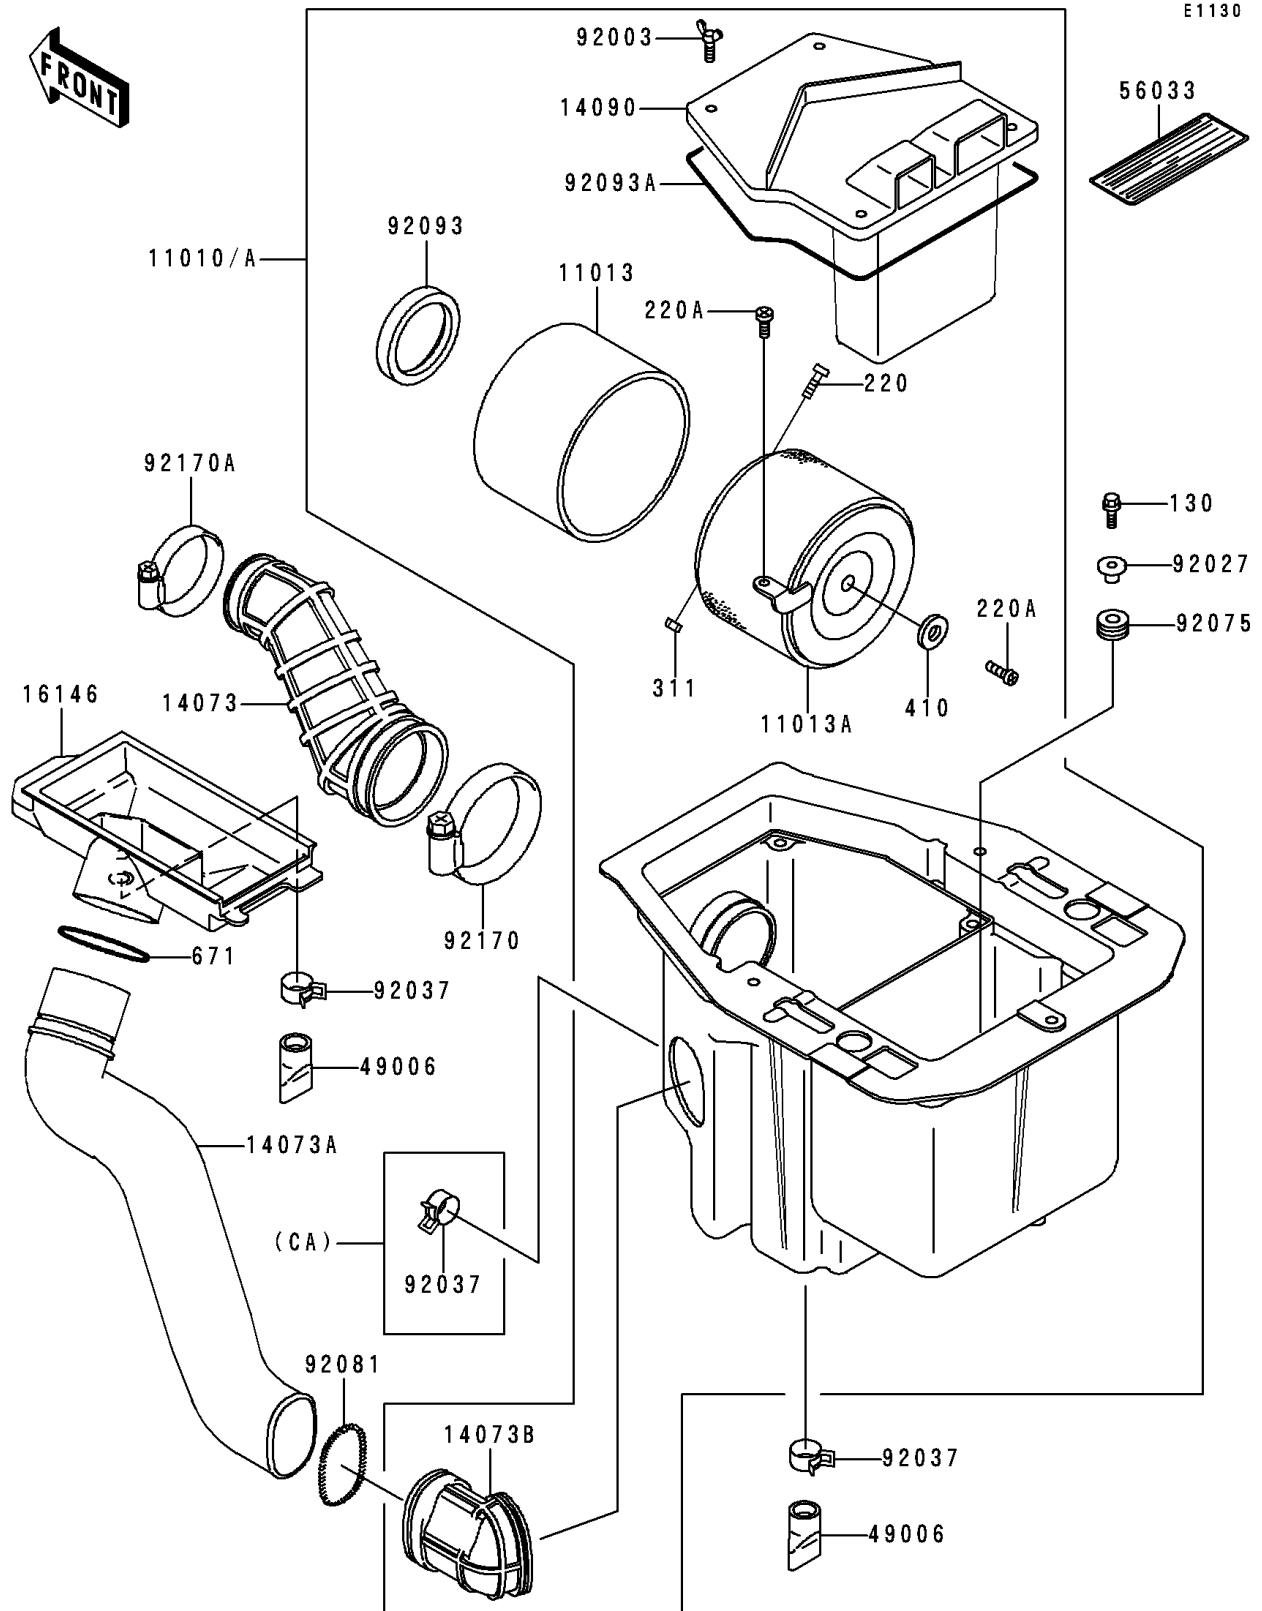

# 1998 Bayou 400 4X4 PARTS DIAGRAM

Air Cleaner(KLF400-B4/B5/B6)

# 1998 Bayou 400 4X4 PARTS LIST

Air Cleaner(KLF400-B4/B5/B6)

ITEM NAME	PART NUMBER	QUANTITY
BOLT,FLANGED,6X18 (Ref # 130)	130B0618	2
SCREW-PAN-CROS (Ref # 220)	220B0516	1
SCREW-PAN-CROS,6X14 (Ref # 220A)	220B0614	2
NUT-HEX (Ref # 311)	311B0500	1
WASHER-PLAIN-SMALL,6MM (Ref # 410)	410B0600	1
O RING (Ref # 671)	671B2550	1
ELEMENT-AIR FILTER (Ref # 11013)	11013-1205	1
ELEMENT-AIR FILTER (Ref # 11013A)	11013-1217	1
DUCT,AIR FILTER (Ref # 14073)	14073-1497	1
DUCT,SNORKEL (Ref # 14073A)	14073-1638	1
DUCT,AIR FILTER (Ref # 14073B)	14073-1666	1
COVER,AIR FILTER (Ref # 14090)	14090-1637	1
COVER-ASSY (Ref # 16146)	16146-1179	1
BOOT (Ref # 49006)	49006-1292	2
LABEL-MANUAL,MAINTENANCE (Ref # 56033)	56033-1079	1
BOLT,WING (Ref # 92003)	92003-199	4
COLLAR,FLANGED,L=12.1,BLACK (Ref # 92027)	92027-1651	2
DAMPER,CASE (Ref # 92075)	92075-222	2
SPRING,DUCT (Ref # 92081)	92081-1638	1
SEAL,DUST (Ref # 92093)	92093-1322	1
SEAL,AIR FILTER CASE (Ref # 92093A)	92093-1331	1
CLAMP (Ref # 92170)	92170-1675	1
CLAMP (Ref # 92170A)	92170-1679	1
FILTER-ASSY-AIR (Ref # 11010)	11010-1582	1
FILTER-ASSY-AIR (Ref # 11010A)	11010-1623	1
CLAMP (Ref # 92037)	92037-1860	2
CLAMP (Ref # 92037)	92037-1860	3