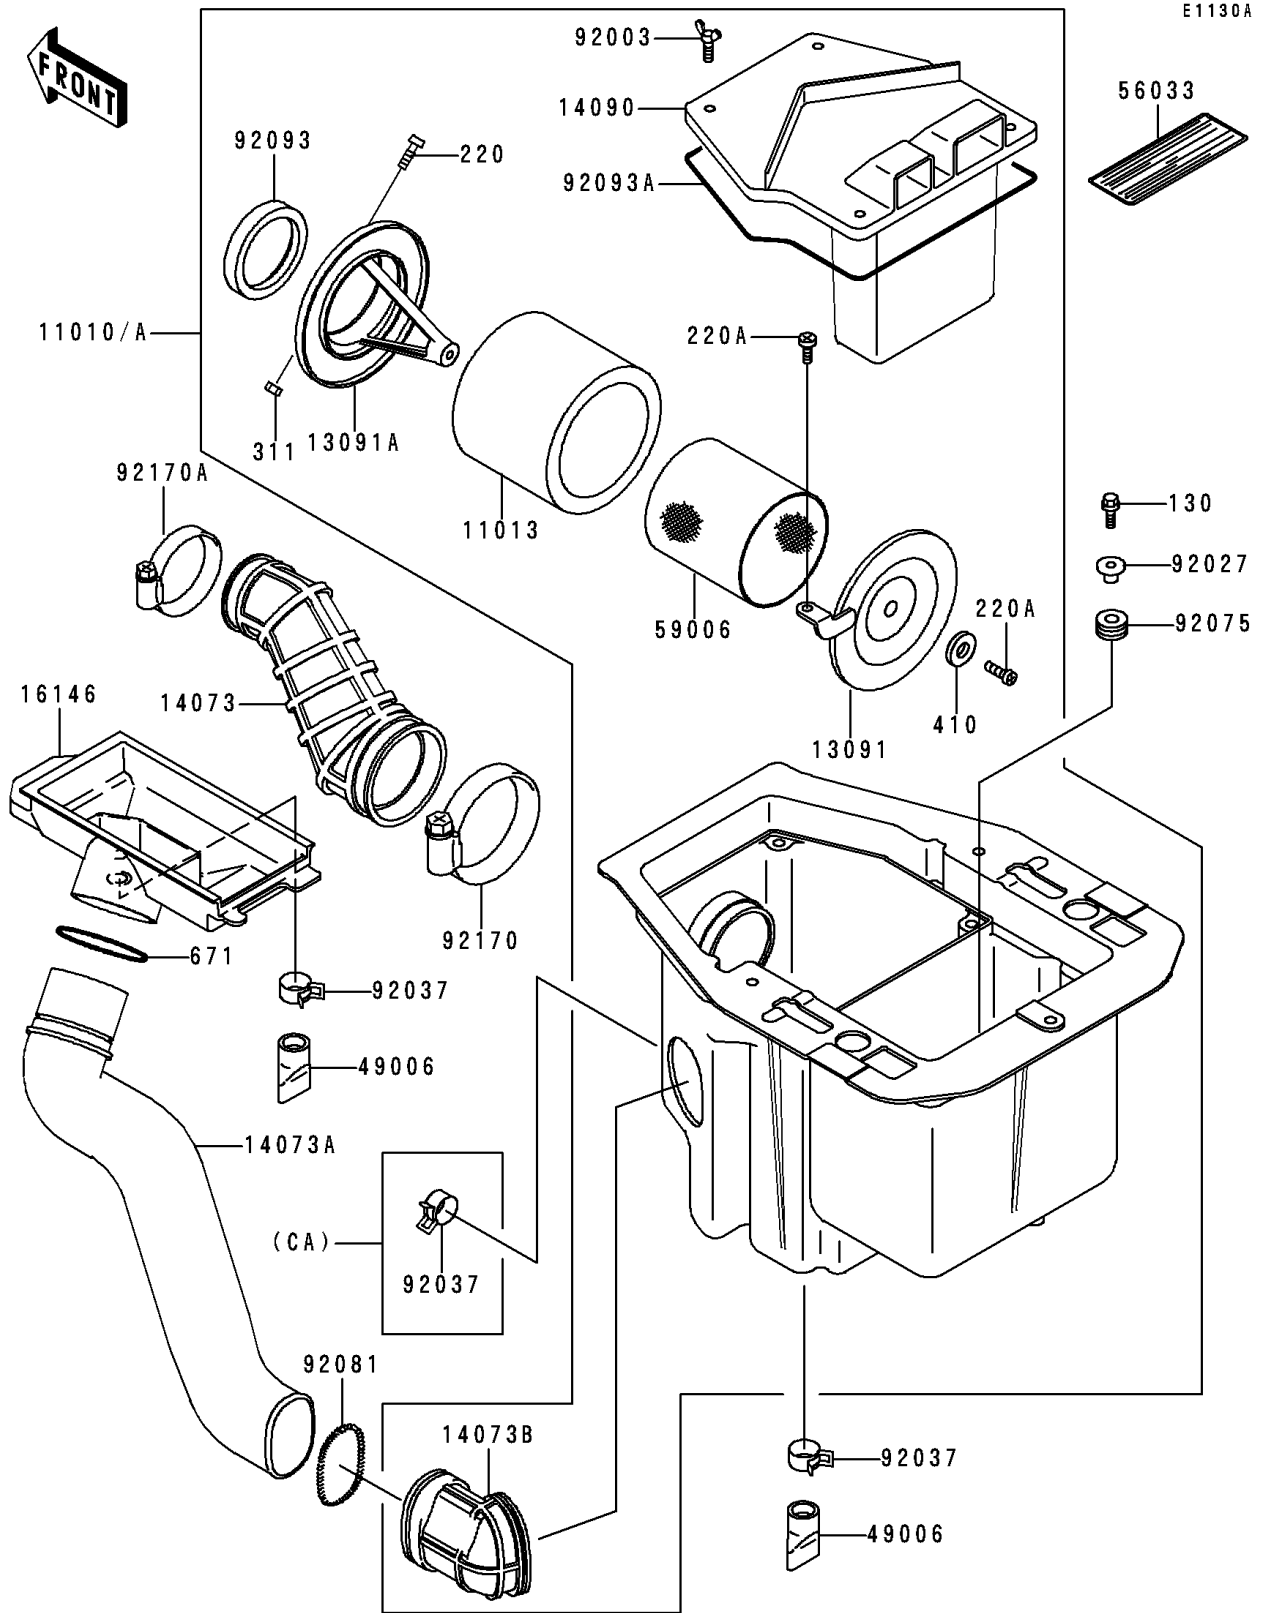

1999 Bayou 400 4X4 PARTS DIAGRAM

Air Cleaner(KLF400-B7)

1999 Bayou 400 4X4 PARTS LIST

Air Cleaner(KLF400-B7)

ITEM NAME	PART NUMBER	QUANTITY
BOLT,FLANGED,6X18 (Ref # 130)	130B0618	2
SCREW-PAN-CROS (Ref # 220)	220B0516	1
SCREW-PAN-CROS,6X14 (Ref # 220A)	220B0614	2
NUT-HEX (Ref # 311)	311B0500	1
WASHER-PLAIN-SMALL,6MM (Ref # 410)	410B0600	1
O RING (Ref # 671)	671B2550	1
ELEMENT-AIR FILTER (Ref # 11013)	11013-1277	1
HOLDER,ELEMENT (Ref # 13091)	13091-1488	1
HOLDER,AIR FILTER ELEMENT (Ref # 13091A)	13091-1565	2
DUCT,AIR FILTER (Ref # 14073)	14073-1497	1
DUCT,SNORKEL (Ref # 14073A)	14073-1638	1
DUCT,AIR FILTER (Ref # 14073B)	14073-1666	1
COVER,AIR FILTER (Ref # 14090)	14090-1637	1
COVER-ASSY (Ref # 16146)	16146-1179	1
BOOT (Ref # 49006)	49006-1292	2
LABEL-MANUAL,MAINTENANCE (Ref # 56033)	56033-1079	1
ARRESTER-FLAME (Ref # 59006)	59006-1052	1
BOLT,WING (Ref # 92003)	92003-199	4
COLLAR,FLANGED,L=12.1,BLACK (Ref # 92027)	92027-1651	2
DAMPER,CASE (Ref # 92075)	92075-222	2
SPRING,DUCT (Ref # 92081)	92081-1638	1
SEAL,DUST (Ref # 92093)	92093-1322	1
SEAL,AIR FILTER CASE (Ref # 92093A)	92093-1331	1
CLAMP (Ref # 92170)	92170-1675	1
CLAMP (Ref # 92170A)	92170-1679	1
FILTER-ASSY-AIR (Ref # 11010)	11010-1656	1
FILTER-ASSY-AIR (Ref # 11010A)	11010-1657	1
CLAMP (Ref # 92037)	92037-1860	2
CLAMP (Ref # 92037)	92037-1860	3