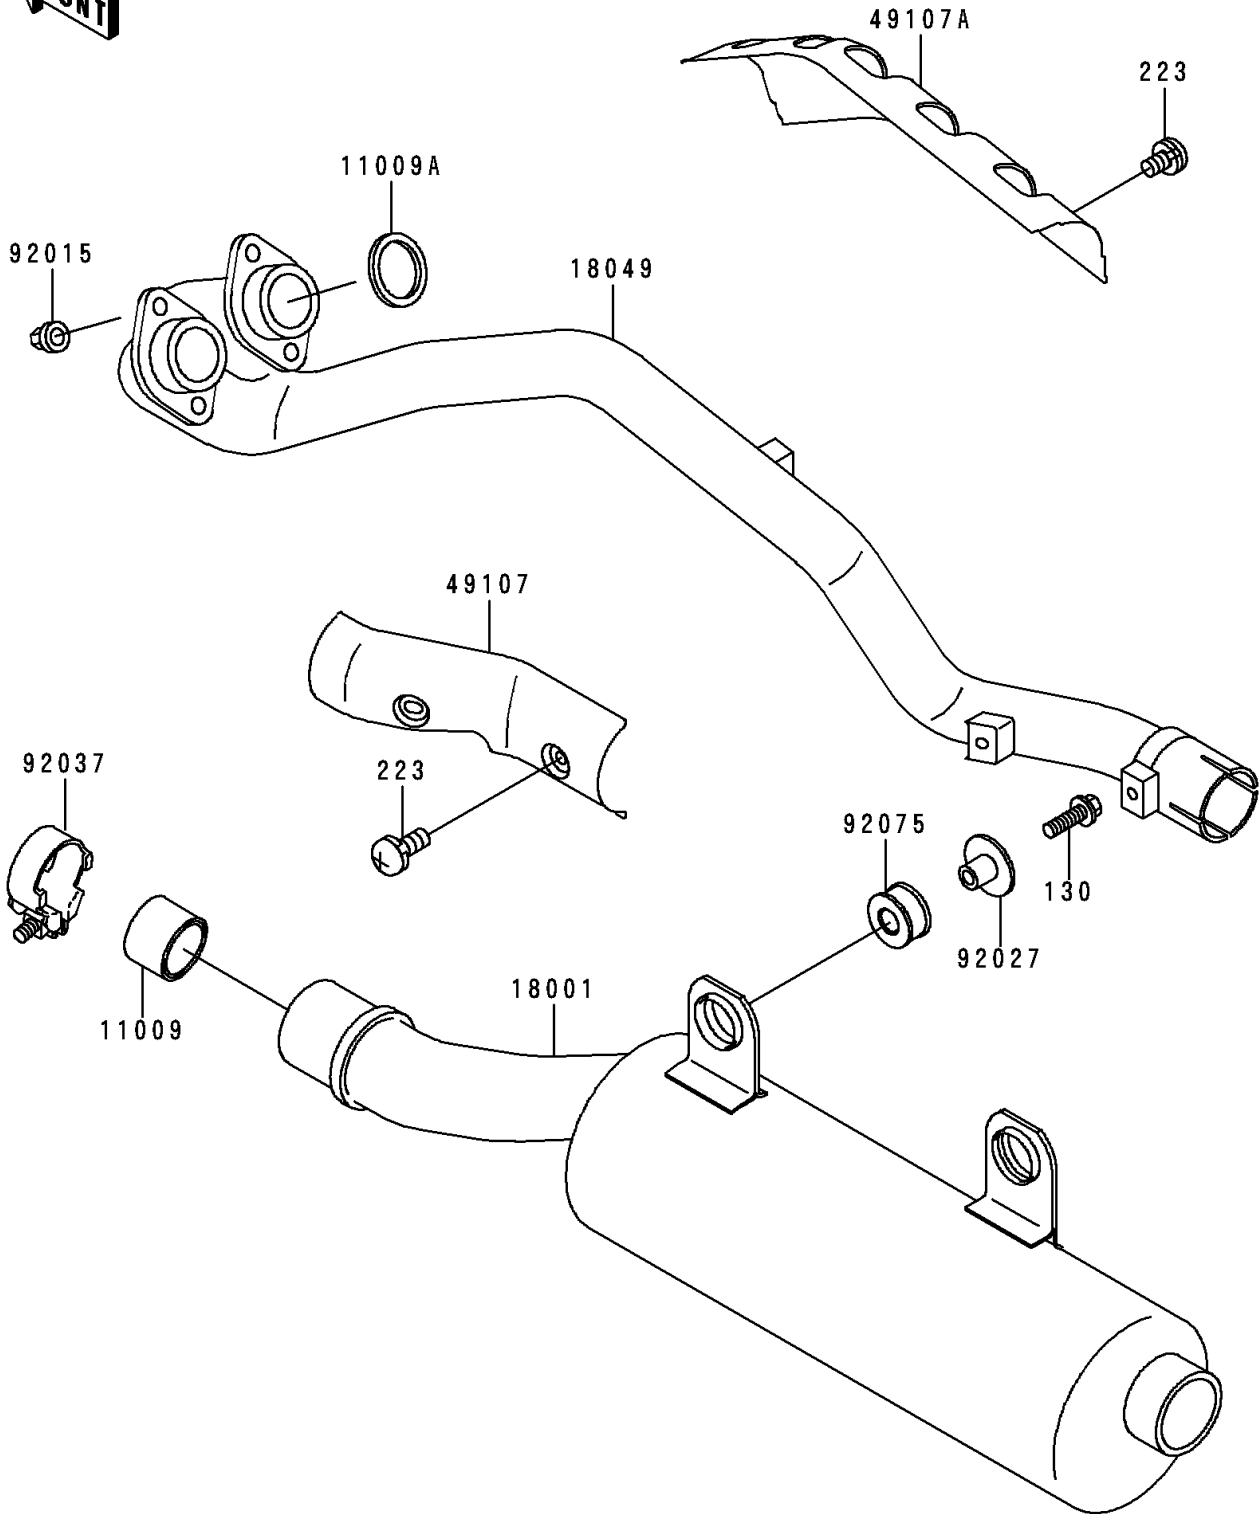

# 1998 Bayou 400 4X4 PARTS DIAGRAM

Muffler(s)

E1140

## 1998 Bayou 400 4X4 PARTS LIST

Muffler(s)

ITEM NAME	PART NUMBER	QUANTITY
BOLT-FLANGED,8X30 (Ref # 130)	130J0830	2
SCREW-PAN-WS-CROS (Ref # 223)	223C0610	4
GASKET,EXHAUST PIPE CONNECTING (Ref # 11009)	11009-1667	1
GASKET,EXHAUST PIPE HOLDER (Ref # 11009A)	11009-1866	2
MUFFLER (Ref # 18001)	18001-1895	1
PIPE-EXHAUST (Ref # 18049)	18049-1580	1
COVER-EXHAUST PIPE,RR (Ref # 49107)	49107-1087	1
COVER-EXHAUST PIPE,FR (Ref # 49107A)	49107-1088	1
NUT,8MM (Ref # 92015)	92015-1402	4
COLLAR,MUFFLER (Ref # 92027)	92027-1981	2
CLAMP,42MM (Ref # 92037)	92037-1349	1
DAMPER,MUFFLER (Ref # 92075)	92075-1809	2