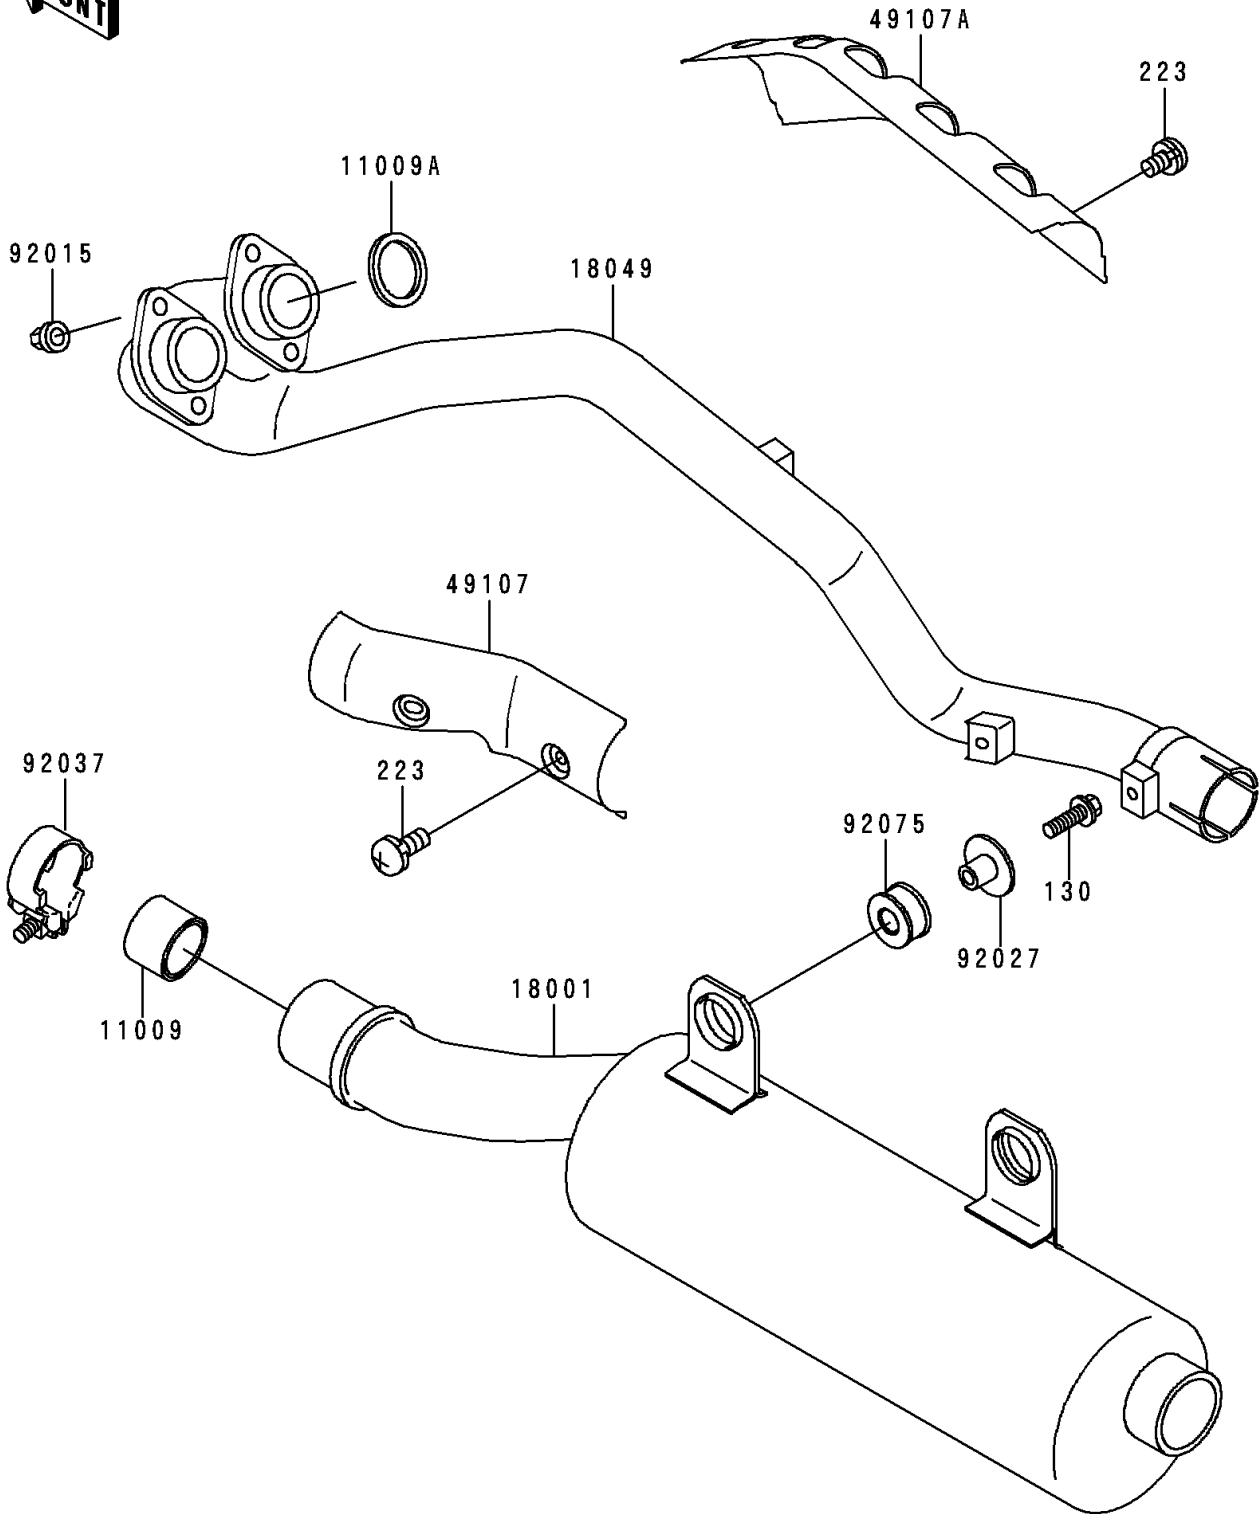

1998 Bayou 400 4X4 PARTS DIAGRAM

Muffler(s)

E1140

1998 Bayou 400 4X4 PARTS LIST

Muffler(s)

ITEM NAME	PART NUMBER	QUANTITY
BOLT-FLANGED,8X30 (Ref # 130)	130J0830	2
SCREW-PAN-WS-CROS (Ref # 223)	223C0610	4
GASKET,EXHAUST PIPE CONNECTING (Ref # 11009)	11009-1667	1
GASKET,EXHAUST PIPE HOLDER (Ref # 11009A)	11009-1866	2
MUFFLER (Ref # 18001)	18001-1895	1
PIPE-EXHAUST (Ref # 18049)	18049-1580	1
COVER-EXHAUST PIPE,RR (Ref # 49107)	49107-1087	1
COVER-EXHAUST PIPE,FR (Ref # 49107A)	49107-1088	1
NUT,8MM (Ref # 92015)	92015-1402	4
COLLAR,MUFFLER (Ref # 92027)	92027-1981	2
CLAMP,42MM (Ref # 92037)	92037-1349	1
DAMPER,MUFFLER (Ref # 92075)	92075-1809	2