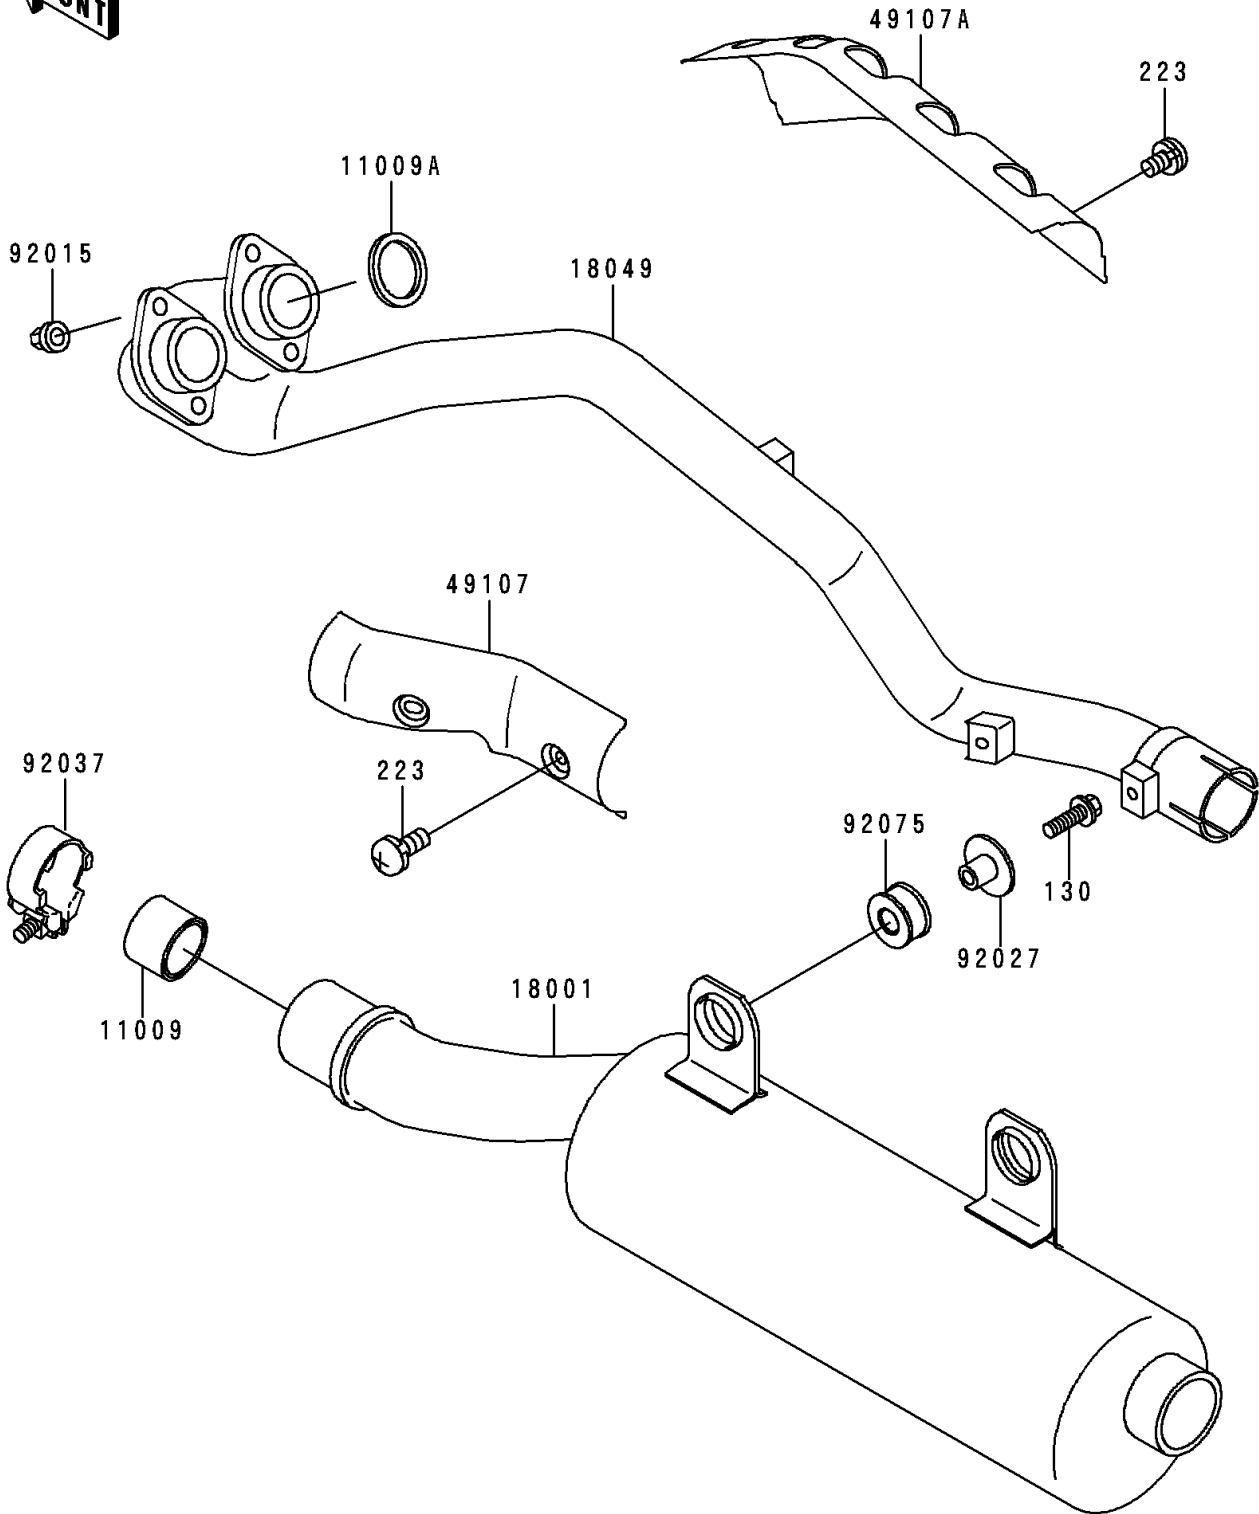

1999 Bayou 400 4X4 PARTS DIAGRAM

Muffler(s)

E1140

1999 Bayou 400 4X4 PARTS LIST

Muffler(s)

ITEM NAME	PART NUMBER	QUANTITY
BOLT-FLANGED,8X30 (Ref # 130)	130J0830	2
SCREW-PAN-WS-CROS (Ref # 223)	223C0610	4
GASKET,EXHAUST PIPE CONNECTING (Ref # 11009)	11009-1667	1
GASKET,EXHAUST PIPE HOLDER (Ref # 11009A)	11009-1866	2
MUFFLER (Ref # 18001)	18001-1895	1
PIPE-EXHAUST (Ref # 18049)	18049-1580	1
COVER-EXHAUST PIPE,RR (Ref # 49107)	49107-1087	1
COVER-EXHAUST PIPE,FR (Ref # 49107A)	49107-1088	1
NUT,8MM (Ref # 92015)	92015-1402	4
COLLAR,MUFFLER (Ref # 92027)	92027-1981	2
CLAMP,42MM (Ref # 92037)	92037-1349	1
DAMPER,MUFFLER (Ref # 92075)	92075-1809	2