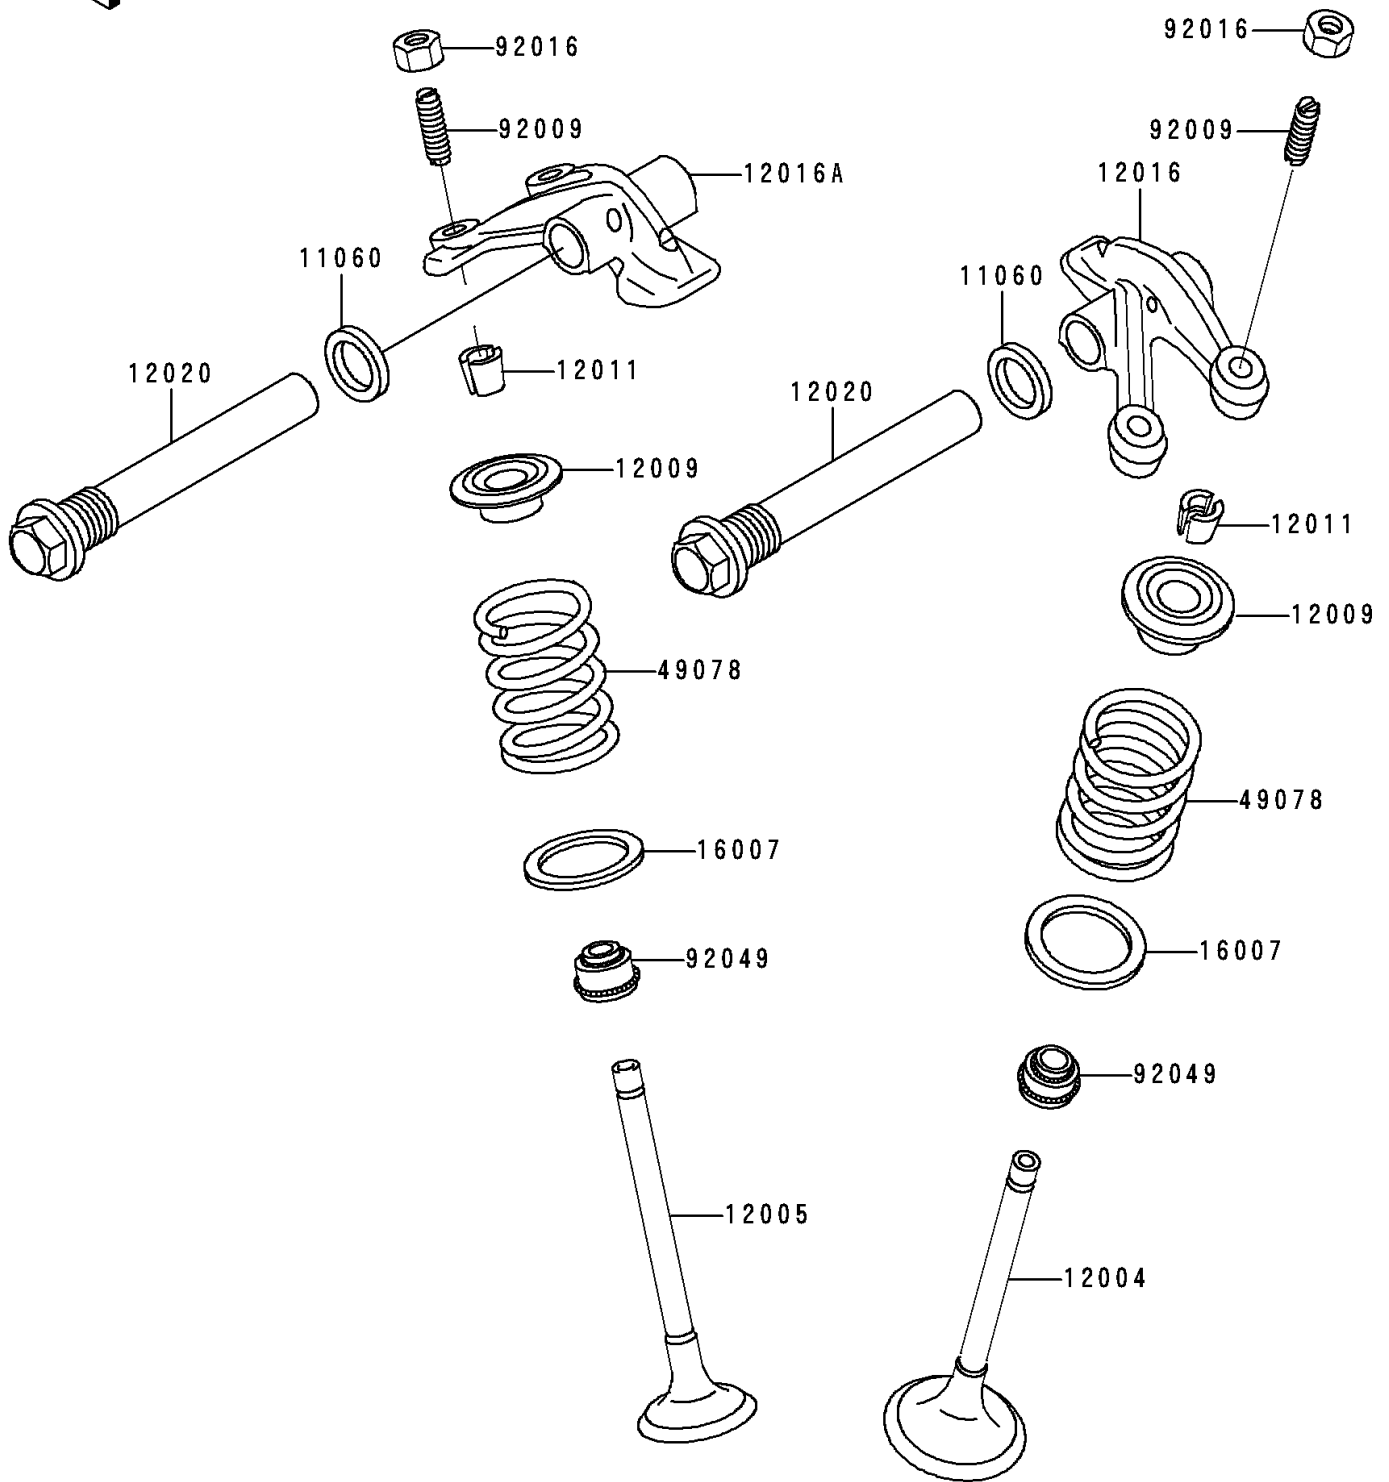

# 1997 Bayou 400 4X4 (Canada Only) PARTS DIAGRAM

Valve(s)

E1210

## 1997 Bayou 400 4X4 (Canada Only) PARTS LIST

Valve(s)

ITEM NAME	PART NUMBER	QUANTITY
GASKET,ROCKER SHAFT (Ref # 11060)	11060-1287	2
VALVE-INTAKE (Ref # 12004)	12004-1106	2
VALVE-EXHAUST (Ref # 12005)	12005-1189	2
RETAINER-VALVE SPRING (Ref # 12009)	12009-1054	4
COLLET (Ref # 12011)	12011-1003	8
ARM-ROCKER,INTAKE (Ref # 12016)	12016-1089	1
ARM-ROCKER,EXHAUST (Ref # 12016A)	12016-1090	1
SHAFT-ROCKER (Ref # 12020)	12020-1067	2
SEAT-SPRING,17.5X23.8X0.5 (Ref # 16007)	16007-1178	4
SPRING-ENGINE VALVE (Ref # 49078)	49078-1073	4
SCREW,6MM (Ref # 92009)	92009-1032	4
NUT,6MM (Ref # 92016)	92016-061	4
SEAL-OIL,RVC2-5.5X8.5X8.3 (Ref # 92049)	92049-1062	4