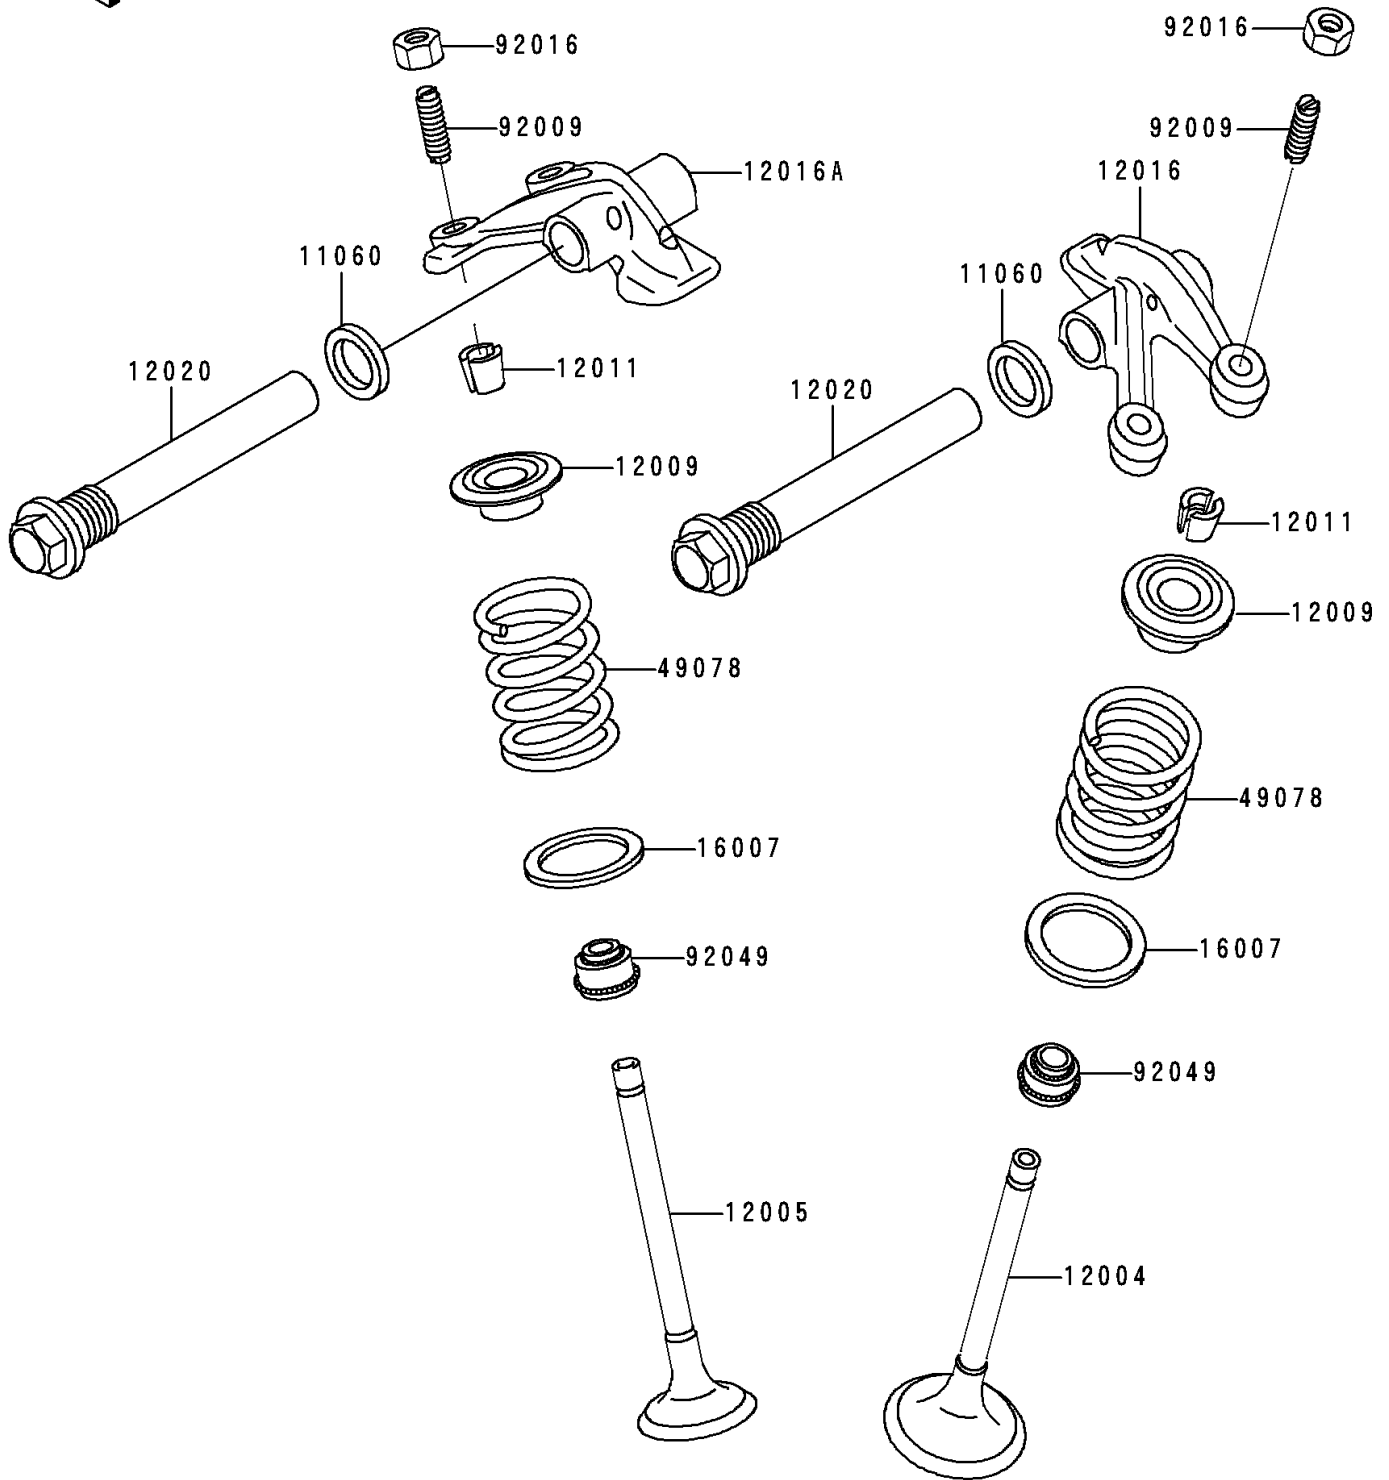

1998 Bayou 400 4X4 PARTS DIAGRAM

Valve(s)

E1210

1998 Bayou 400 4X4 PARTS LIST

Valve(s)

ITEM NAME	PART NUMBER	QUANTITY
GASKET,ROCKER SHAFT (Ref # 11060)	11060-1287	2
VALVE-INTAKE (Ref # 12004)	12004-1106	2
VALVE-EXHAUST (Ref # 12005)	12005-1189	2
RETAINER-VALVE SPRING (Ref # 12009)	12009-1054	4
COLLET (Ref # 12011)	12011-1003	8
ARM-ROCKER,INTAKE (Ref # 12016)	12016-1089	1
ARM-ROCKER,EXHAUST (Ref # 12016A)	12016-1090	1
SHAFT-ROCKER (Ref # 12020)	12020-1067	2
SEAT-SPRING,17.5X23.8X0.5 (Ref # 16007)	16007-1178	4
SPRING-ENGINE VALVE (Ref # 49078)	49078-1073	4
SCREW,6MM (Ref # 92009)	92009-1032	4
NUT,6MM (Ref # 92016)	92016-061	4
SEAL-OIL,RVC2-5.5X8.5X8.3 (Ref # 92049)	92049-1062	4