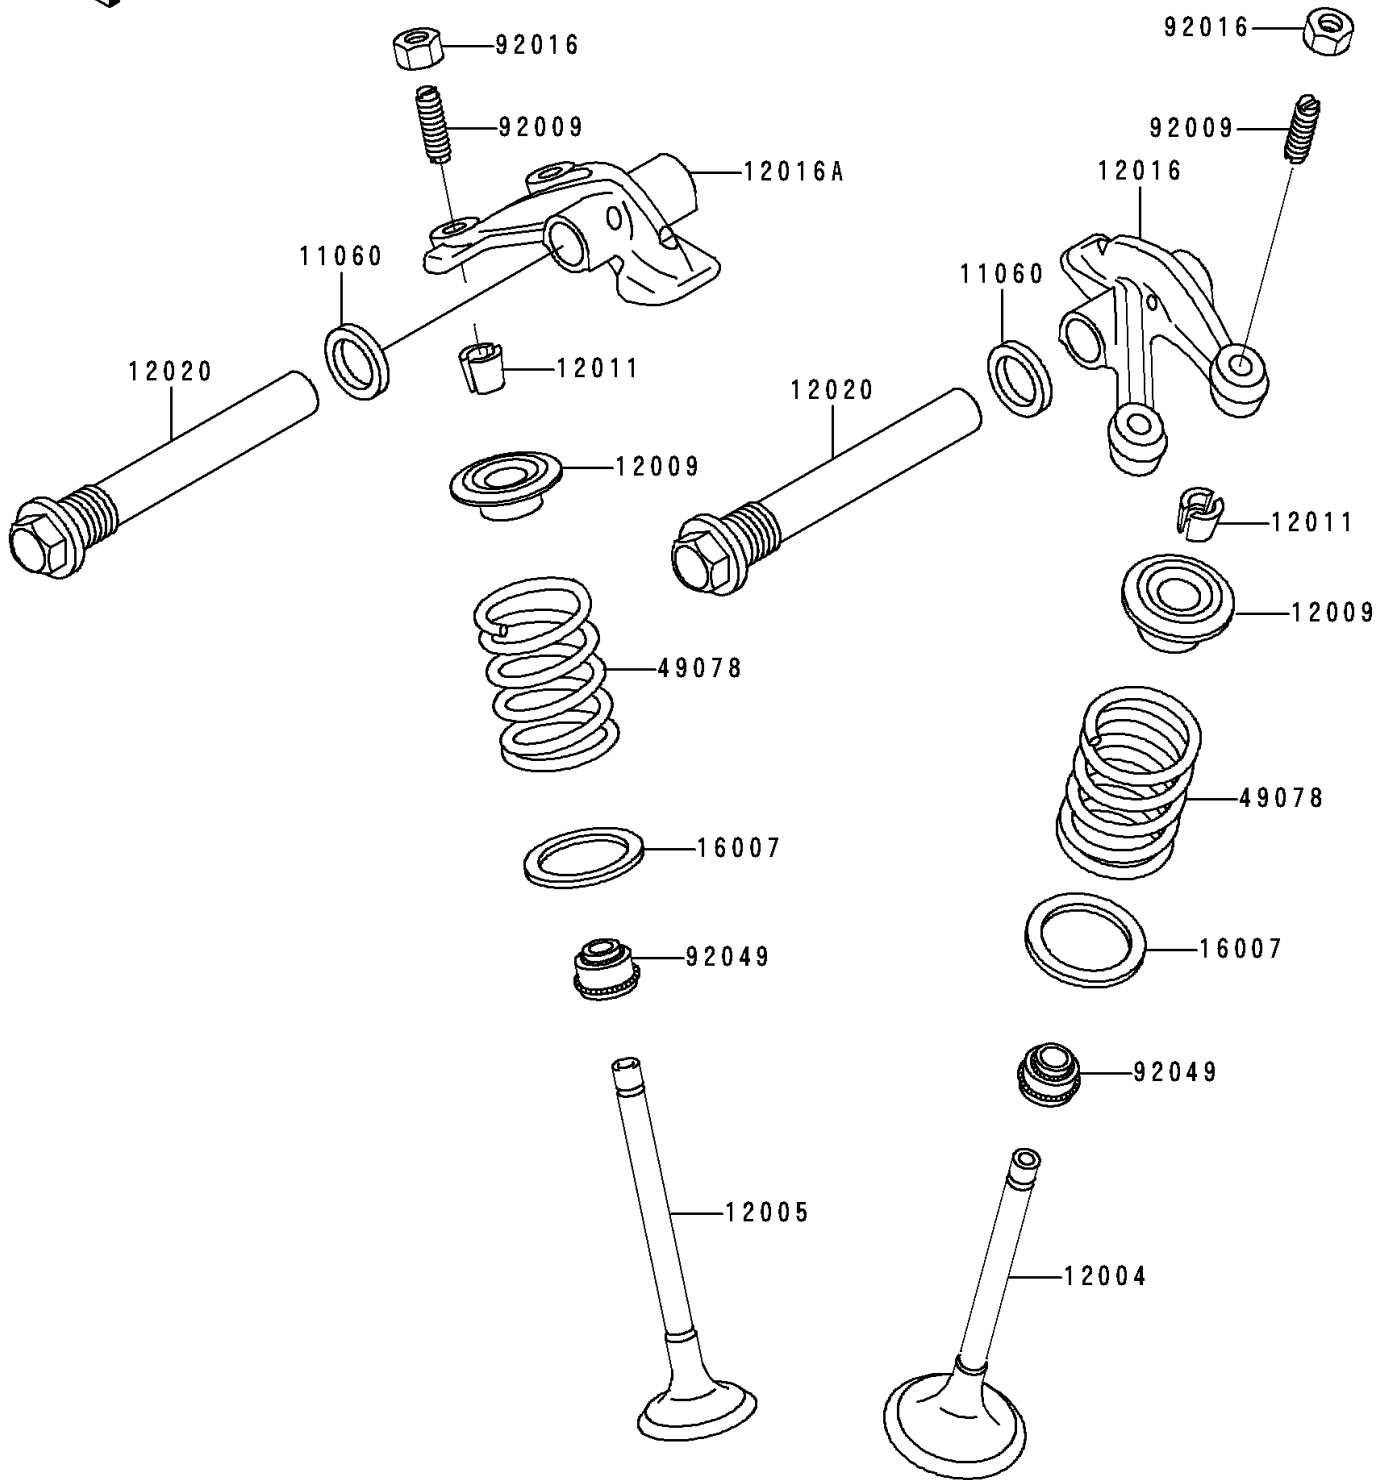

# 1999 Bayou 400 4X4 PARTS DIAGRAM

Valve(s)

E1210

## 1999 Bayou 400 4X4 PARTS LIST

Valve(s)

ITEM NAME	PART NUMBER	QUANTITY
GASKET,ROCKER SHAFT (Ref # 11060)	11060-1287	2
VALVE-INTAKE (Ref # 12004)	12004-1106	2
VALVE-EXHAUST (Ref # 12005)	12005-1189	2
RETAINER-VALVE SPRING (Ref # 12009)	12009-1054	4
COLLET (Ref # 12011)	12011-1003	8
ARM-ROCKER,INTAKE (Ref # 12016)	12016-1089	1
ARM-ROCKER,EXHAUST (Ref # 12016A)	12016-1090	1
SHAFT-ROCKER (Ref # 12020)	12020-1067	2
SEAT-SPRING,17.5X23.8X0.5 (Ref # 16007)	16007-1178	4
SPRING-ENGINE VALVE (Ref # 49078)	49078-1073	4
SCREW,6MM (Ref # 92009)	92009-1032	4
NUT,6MM (Ref # 92016)	92016-061	4
SEAL-OIL,RVC2-5.5X8.5X8.3 (Ref # 92049)	92049-1062	4