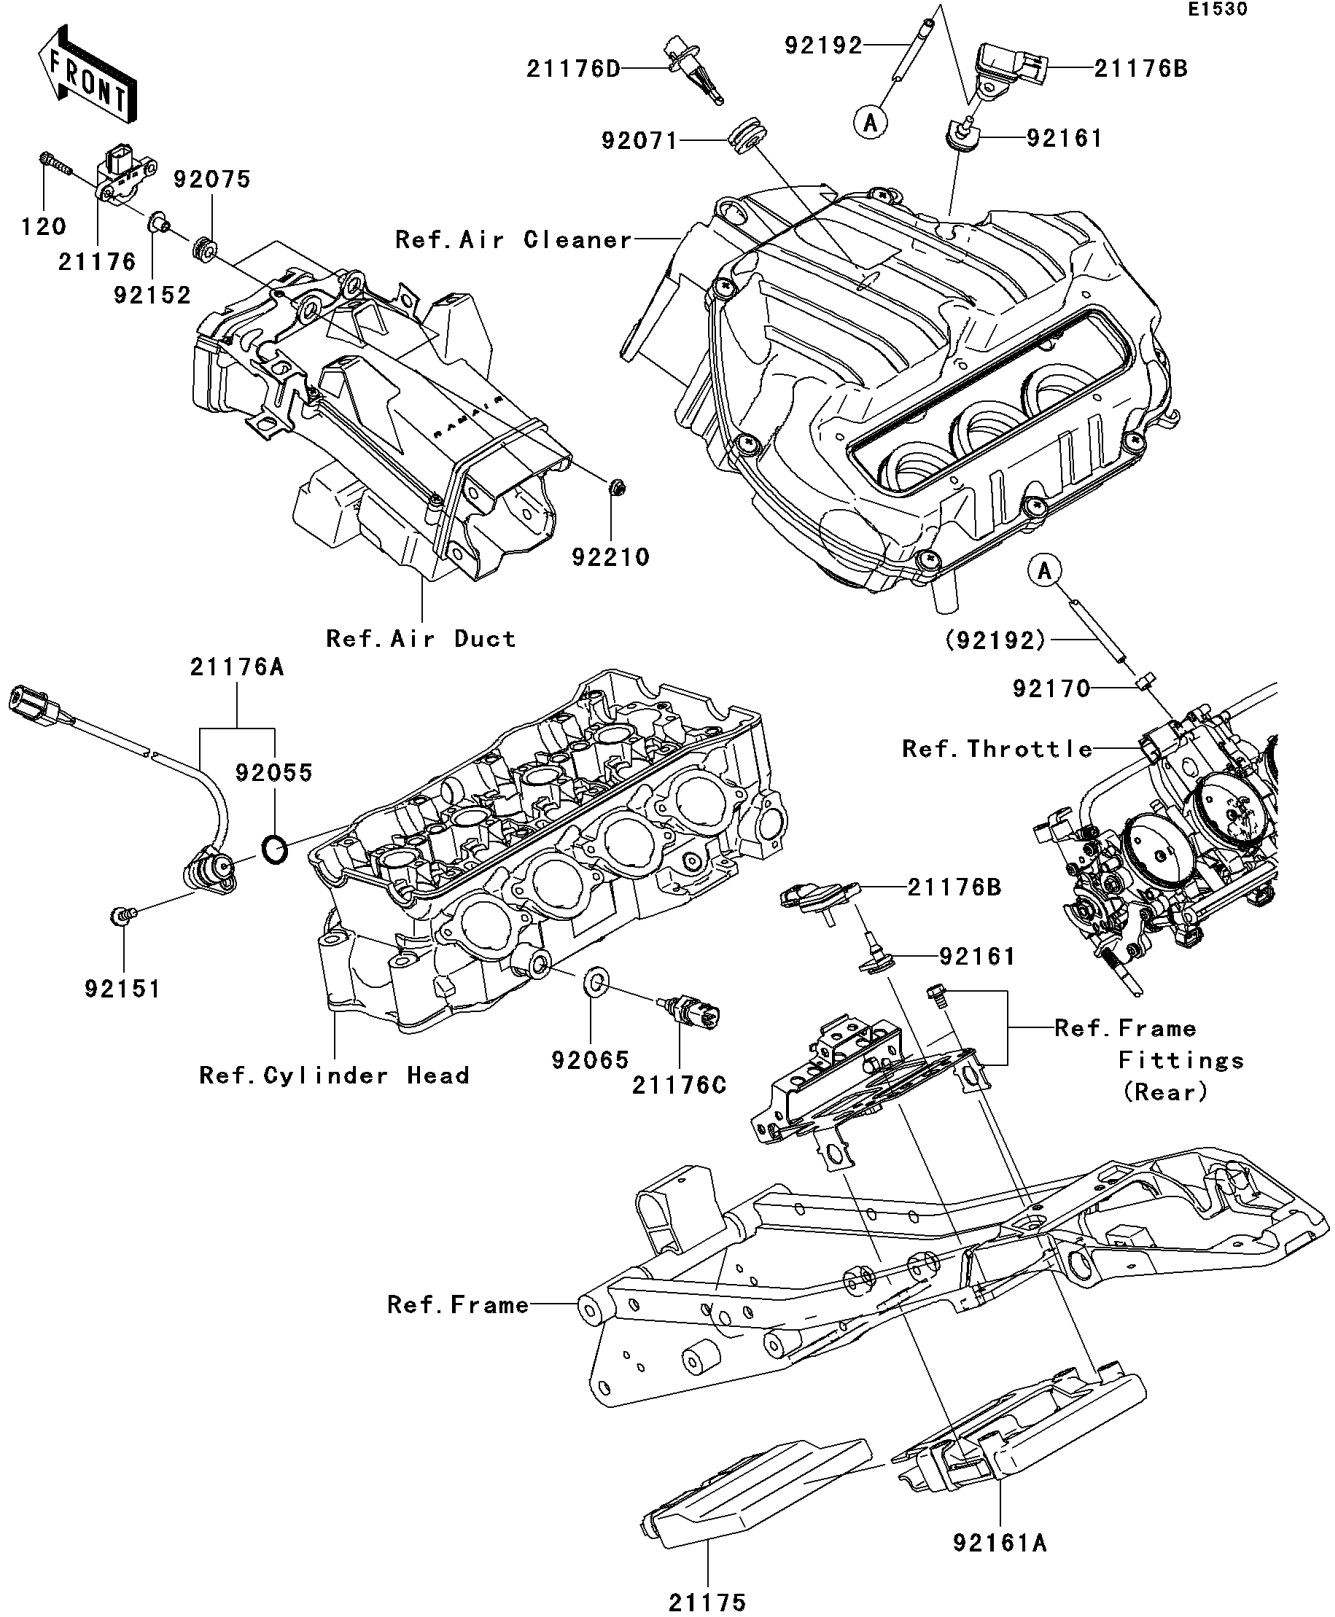

# 2008 Ninja® ZX™-6R PARTS DIAGRAM

## Fuel Injection

E1530

## 2008 Ninja® ZX™ -6R PARTS LIST

### Fuel Injection

ITEM NAME	PART NUMBER	QUANTITY
BOLT-SOCKET,5X22 (Ref # 120)	120CB0522	2
CONTROL UNIT-ELECTRONIC (Ref # 21175)	21175-0111	1
SENSOR,VEHICLE-DOWN (Ref # 21176)	21176-0026	1
SENSOR,CAM (Ref # 21176A)	21176-0034	1
SENSOR,PRESSURE (Ref # 21176B)	21176-0058	2
SENSOR,WATER TEMP (Ref # 21176C)	21176-1120	1
SENSOR,AIR TEMP (Ref # 21176D)	21176-2106	1
RING-O (Ref # 92055)	92055-1639	1
GASKET,12X22X2 (Ref # 92065)	92065-097	1
GROMMET,10.9X25X11.6 (Ref # 92071)	92071-0033	1
DAMPER (Ref # 92075)	92075-1912	2
BOLT,FLANGED,6X16 (Ref # 92151)	92151-1774	1
COLLAR (Ref # 92152)	92152-0134	2
DAMPER (Ref # 92161)	92161-0041	2
DAMPER,ECU (Ref # 92161A)	92161-0381	1
CLAMP,HOSE (Ref # 92170)	92170-1128	1
TUBE,L=300MM (Ref # 92192)	92192-0352	1
NUT,FLANGED,5MM (Ref # 92210)	92210-0007	2