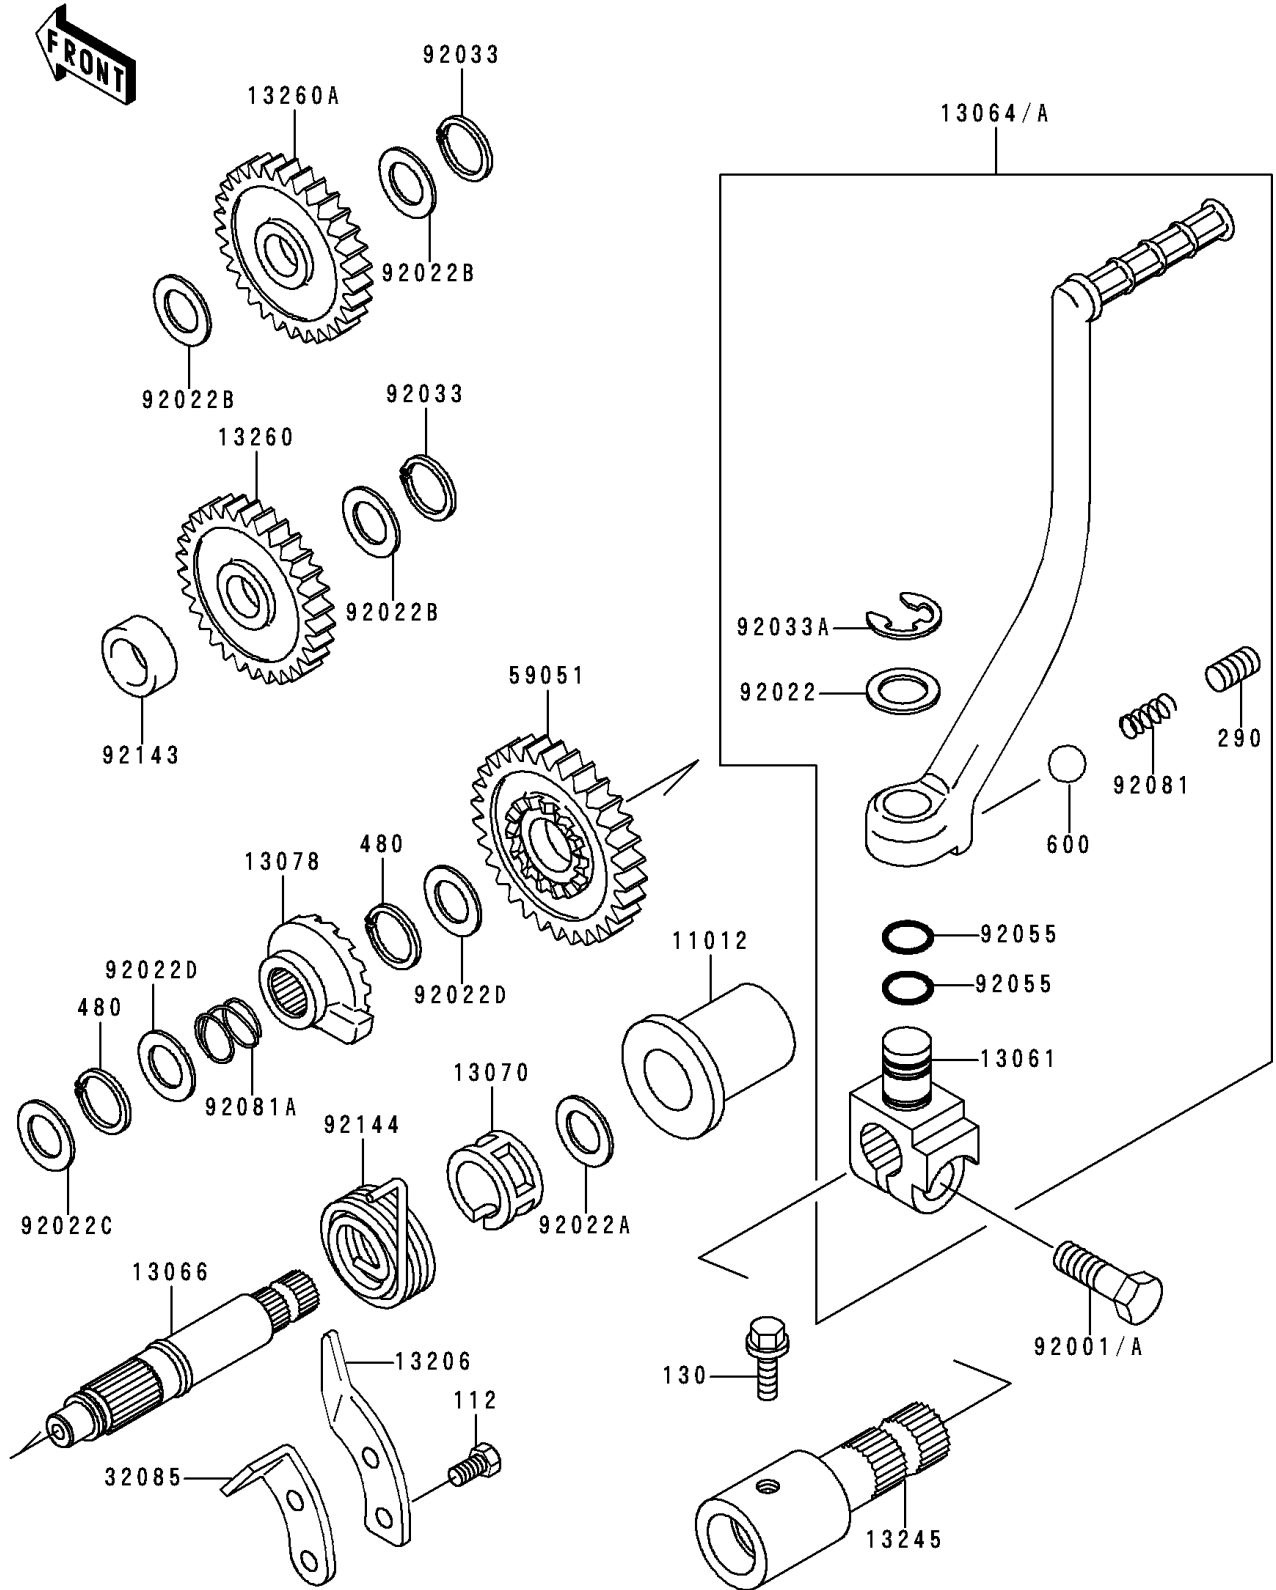

1996 Bayou 400 4X4 PARTS DIAGRAM

Kickstarter Mechanism

E1340

1996 Bayou 400 4X4 PARTS LIST

Kickstarter Mechanism

ITEM NAME	PART NUMBER	QUANTITY
BOLT-UPSET (Ref # 112)	112G0618	2
BOLT-FLANGED (Ref # 130)	130J0610	1
SCREW-SET-SOCKET,8X8 (Ref # 290)	290Q0808	1
CIRCLIP-TYPE-C,16MM (Ref # 480)	480J1600	2
BALL-STEEL,1/4" (Ref # 600)	600A0800	1
CAP,KICKSTARTER (Ref # 11012)	11012-1801	1
BOSS,KICK PEDAL (Ref # 13061)	13061-1189	1
LEVER-ASSY-KICK (Ref # 13064A)	13064-1127	1
SHAFT-KICK (Ref # 13066)	13066-1079	1
GUIDE,KICK SPRING (Ref # 13070)	13070-011	1
RATCHET (Ref # 13078)	13078-1053	1
GUIDE-KICK (Ref # 13206)	13206-1056	1
SHAFT-COMP-KICK (Ref # 13245)	13245-1051	1
GEAR,KICKSTARTER,IDLE,23T (Ref # 13260)	13260-1221	1
GEAR,KICKSTARTER,IDLE,29T (Ref # 13260A)	13260-1222	1
STOPPER (Ref # 32085)	32085-1237	1
GEAR-SPUR,KICKSTARTER,31T (Ref # 59051)	59051-1253	1
BOLT,8X28 (Ref # 92001A)	92001-1042	1
WASHER,15.2X20X1 (Ref # 92022)	92022-1019	1
WASHER,18.5X23X1.2 (Ref # 92022A)	92022-118	1
WASHER,17.3X22X0.5 (Ref # 92022B)	92022-1799	3
WASHER,12.3X20X0.5 (Ref # 92022C)	92022-269	1
WASHER,16.8X22X0.5 (Ref # 92022D)	92022-315	2
RING-SNAP (Ref # 92033)	92033-032	2
RING-SNAP,10MM (Ref # 92033A)	92033-1166	1
RING-O,10X1.5 (Ref # 92055)	92055-061	2
SPRING,KICK PEDAL (Ref # 92081)	92081-020	1
SPRING,RATCHET (Ref # 92081A)	92081-122	1
COLLAR,17X23X5 (Ref # 92143)	92143-1525	1

1996 Bayou 400 4X4 PARTS LIST

Kickstarter Mechanism

ITEM NAME	PART NUMBER	QUANTITY
SPRING,KICKSTARTER (Ref # 92144)	92144-1001	1
LEVER-ASSY-KICK (Ref # 13064)	13064-1127	1
BOLT,8X28 (Ref # 92001)	92001-1042	1