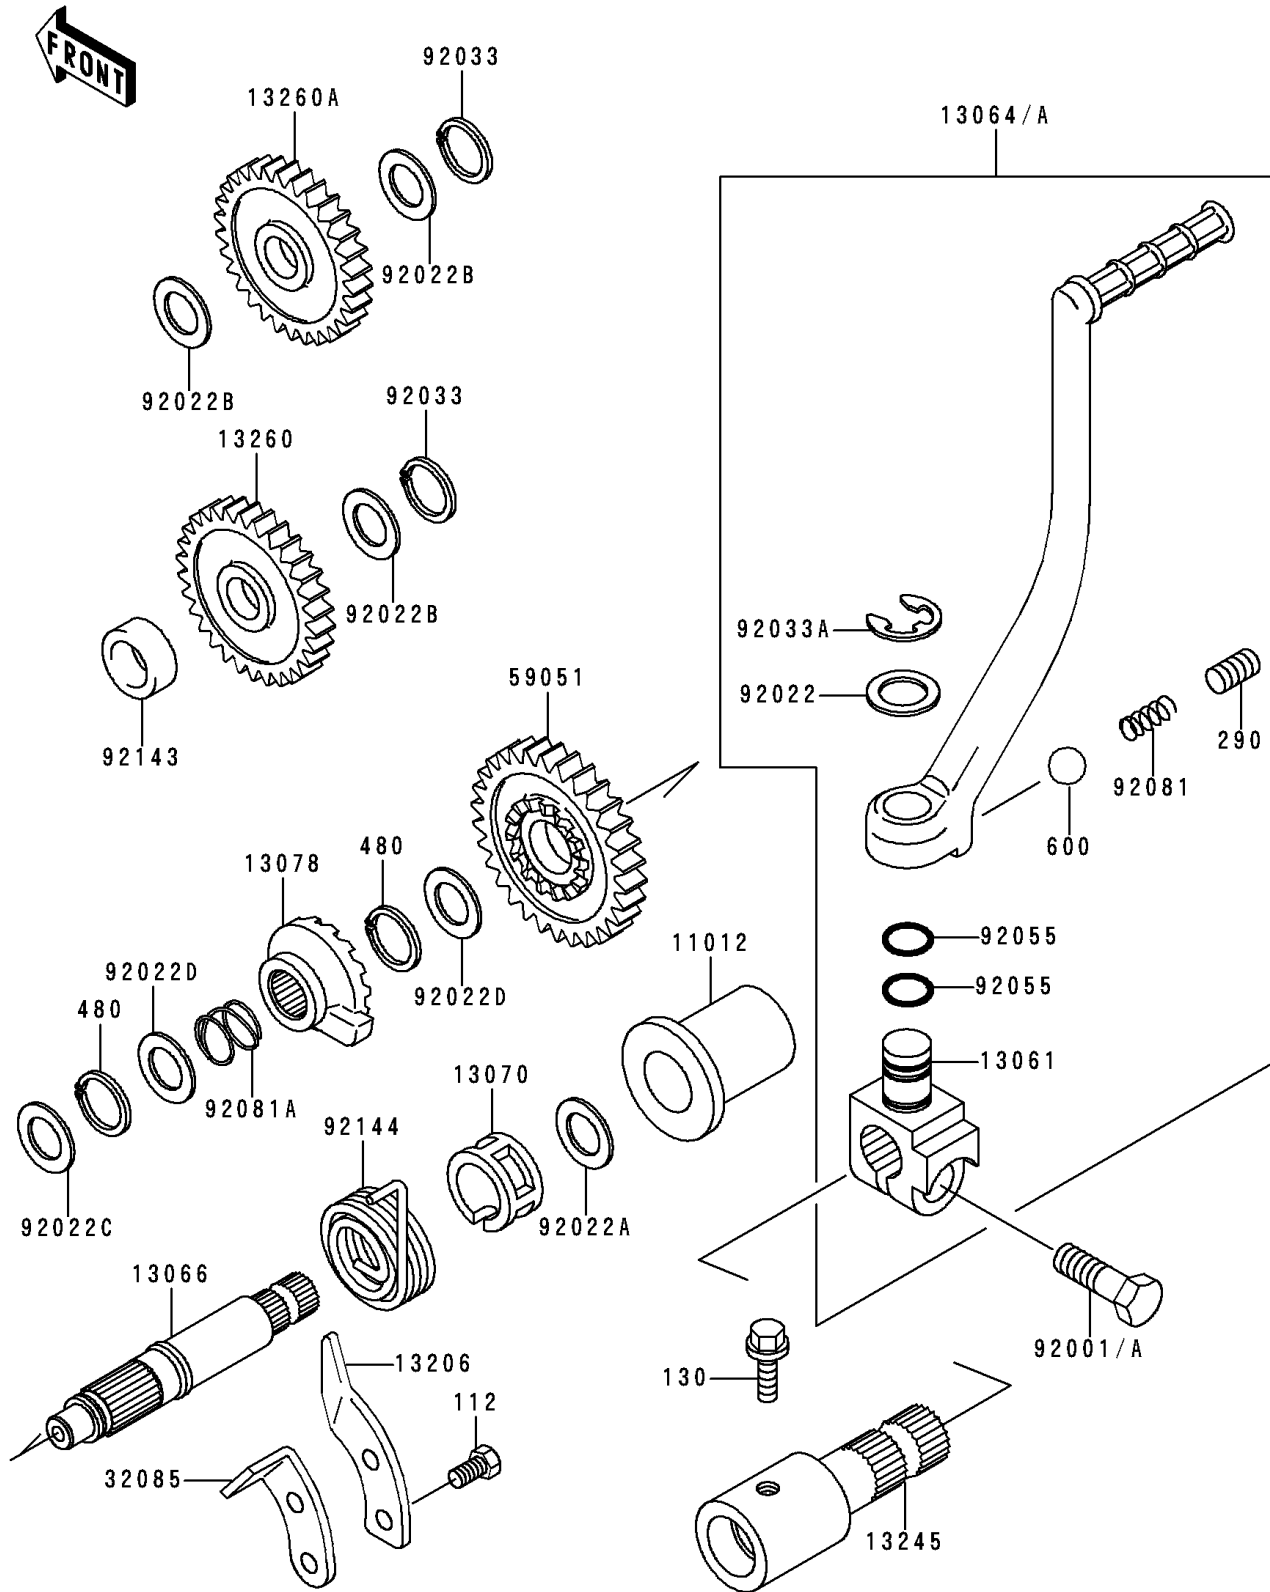

1997 Bayou 400 4X4 (Canada Only) PARTS DIAGRAM

Kickstarter Mechanism

E1340

1997 Bayou 400 4X4 (Canada Only) PARTS LIST

Kickstarter Mechanism

ITEM NAME	PART NUMBER	QUANTITY
BOLT-UPSET (Ref # 112)	112G0618	2
BOLT-FLANGED (Ref # 130)	130J0610	1
SCREW-SET-SOCKET,8X8 (Ref # 290)	290Q0808	1
CIRCLIP-TYPE-C,16MM (Ref # 480)	480J1600	2
BALL-STEEL,1/4" (Ref # 600)	600A0800	1
CAP,KICKSTARTER (Ref # 11012)	11012-1801	1
BOSS,KICK PEDAL (Ref # 13061)	13061-1189	1
LEVER-ASSY-KICK (Ref # 13064A)	13064-1127	1
SHAFT-KICK (Ref # 13066)	13066-1079	1
GUIDE,KICK SPRING (Ref # 13070)	13070-011	1
RATCHET (Ref # 13078)	13078-1053	1
GUIDE-KICK (Ref # 13206)	13206-1056	1
SHAFT-COMP-KICK (Ref # 13245)	13245-1051	1
GEAR,KICKSTARTER,IDLE,23T (Ref # 13260)	13260-1221	1
GEAR,KICKSTARTER,IDLE,29T (Ref # 13260A)	13260-1222	1
STOPPER (Ref # 32085)	32085-1237	1
GEAR-SPUR,KICKSTARTER,31T (Ref # 59051)	59051-1253	1
BOLT,8X28 (Ref # 92001A)	92001-1042	1
WASHER,15.2X20X1 (Ref # 92022)	92022-1019	1
WASHER,18.5X23X1.2 (Ref # 92022A)	92022-118	1
WASHER,17.3X22X0.5 (Ref # 92022B)	92022-1799	3
WASHER,12.3X20X0.5 (Ref # 92022C)	92022-269	1
WASHER,16.8X22X0.5 (Ref # 92022D)	92022-315	2
RING-SNAP (Ref # 92033)	92033-032	2
RING-SNAP,10MM (Ref # 92033A)	92033-1166	1
RING-O,10X1.5 (Ref # 92055)	92055-061	2
SPRING,KICK PEDAL (Ref # 92081)	92081-020	1
SPRING,RATCHET (Ref # 92081A)	92081-122	1
COLLAR,17X23X5 (Ref # 92143)	92143-1525	1

1997 Bayou 400 4X4 (Canada Only) PARTS LIST

Kickstarter Mechanism

ITEM NAME	PART NUMBER	QUANTITY
SPRING,KICKSTARTER (Ref # 92144)	92144-1001	1
LEVER-ASSY-KICK (Ref # 13064)	13064-1127	1
BOLT,8X28 (Ref # 92001)	92001-1042	1