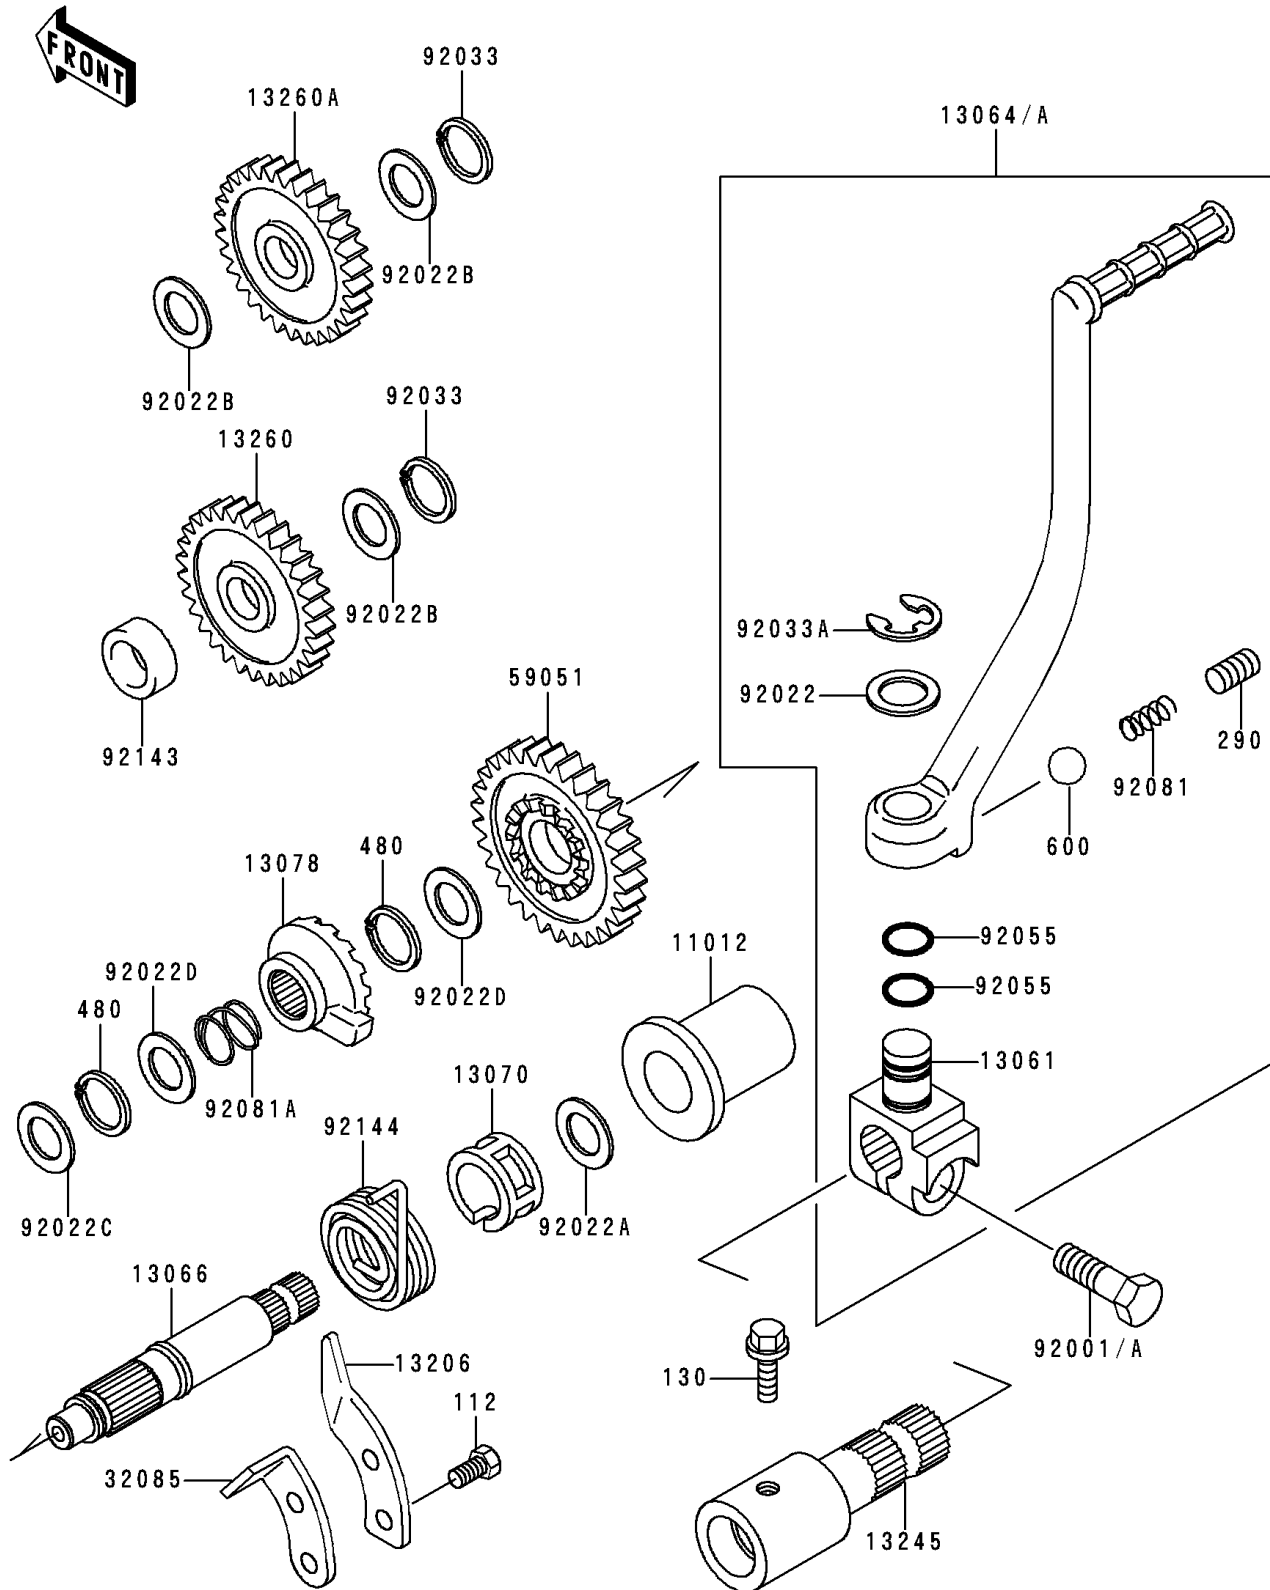

1997 Bayou 400 4X4 (Canada Only) PARTS DIAGRAM

Kickstarter Mechanism

E1340

1997 Bayou 400 4X4 (Canada Only) PARTS LIST

Kickstarter Mechanism

ITEM NAME	PART NUMBER	QUANTITY
BOLT-UPSET (Ref # 112)	112G0618	2
BOLT-FLANGED (Ref # 130)	130J0610	1
SCREW-SET-SOCKET,8X8 (Ref # 290)	290Q0808	1
CIRCLIP-TYPE-C,16MM (Ref # 480)	480J1600	2
BALL-STEEL,1/4" (Ref # 600)	600A0800	1
CAP,KICKSTARTER (Ref # 11012)	11012-1801	1
BOSS,KICK PEDAL (Ref # 13061)	13061-1189	1
LEVER-ASSY-KICK (Ref # 13064A)	13064-1127	1
SHAFT-KICK (Ref # 13066)	13066-1079	1
GUIDE,KICK SPRING (Ref # 13070)	13070-011	1
RATCHET (Ref # 13078)	13078-1053	1
GUIDE-KICK (Ref # 13206)	13206-1056	1
SHAFT-COMP-KICK (Ref # 13245)	13245-1051	1
GEAR,KICKSTARTER,IDLE,23T (Ref # 13260)	13260-1221	1
GEAR,KICKSTARTER,IDLE,29T (Ref # 13260A)	13260-1222	1
STOPPER (Ref # 32085)	32085-1237	1
GEAR-SPUR,KICKSTARTER,31T (Ref # 59051)	59051-1253	1
BOLT,8X28 (Ref # 92001A)	92001-1042	1
WASHER,15.2X20X1 (Ref # 92022)	92022-1019	1
WASHER,18.5X23X1.2 (Ref # 92022A)	92022-118	1
WASHER,17.3X22X0.5 (Ref # 92022B)	92022-1799	3
WASHER,12.3X20X0.5 (Ref # 92022C)	92022-269	1
WASHER,16.8X22X0.5 (Ref # 92022D)	92022-315	2
RING-SNAP (Ref # 92033)	92033-032	2
RING-SNAP,10MM (Ref # 92033A)	92033-1166	1
RING-O,10X1.5 (Ref # 92055)	92055-061	2
SPRING,KICK PEDAL (Ref # 92081)	92081-020	1
SPRING,RATCHET (Ref # 92081A)	92081-122	1
COLLAR,17X23X5 (Ref # 92143)	92143-1525	1

1997 Bayou 400 4X4 (Canada Only) PARTS LIST

Kickstarter Mechanism

ITEM NAME	PART NUMBER	QUANTITY
SPRING,KICKSTARTER (Ref # 92144)	92144-1001	1
LEVER-ASSY-KICK (Ref # 13064)	13064-1127	1
BOLT,8X28 (Ref # 92001)	92001-1042	1