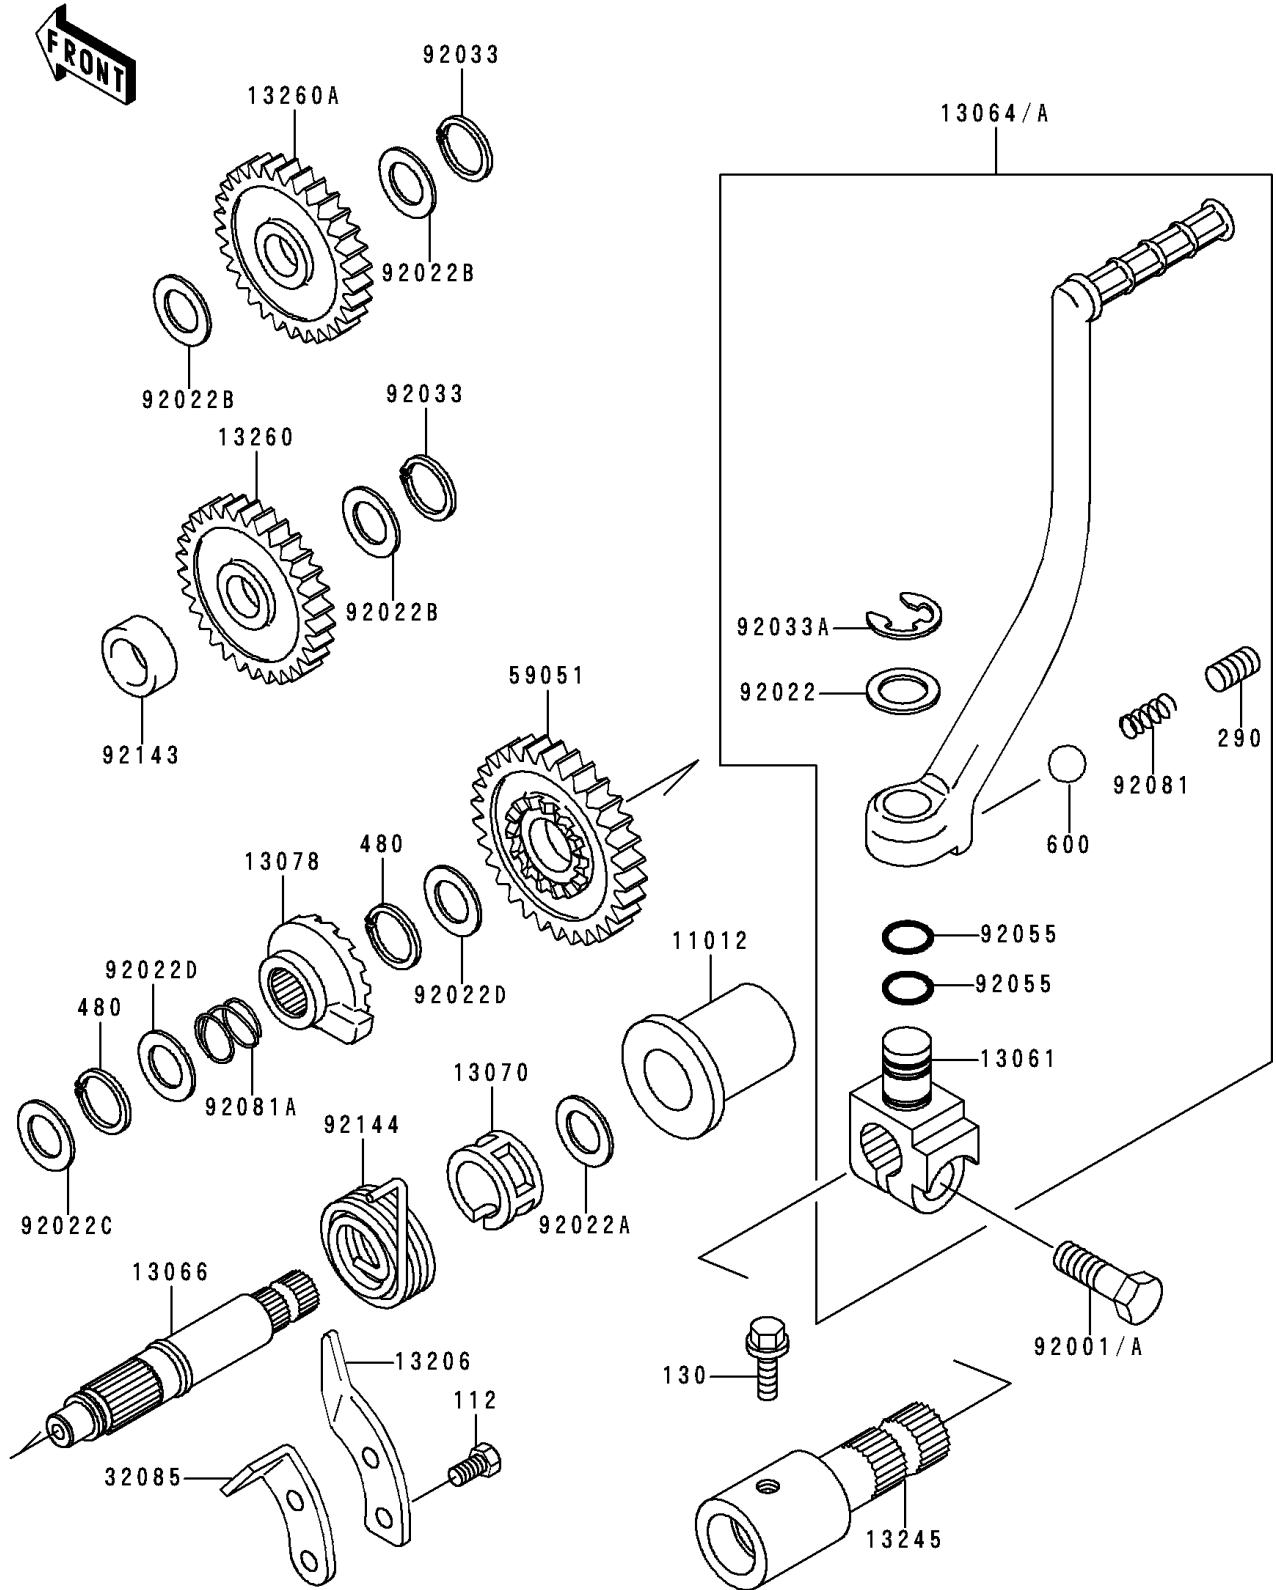

# 1998 Bayou 400 4X4 PARTS DIAGRAM

Kickstarter Mechanism

E1340

# 1998 Bayou 400 4X4 PARTS LIST

## Kickstarter Mechanism

ITEM NAME	PART NUMBER	QUANTITY
BOLT-UPSET (Ref # 112)	112G0618	2
BOLT-FLANGED (Ref # 130)	130J0610	1
SCREW-SET-SOCKET,8X8 (Ref # 290)	290Q0808	1
CIRCLIP-TYPE-C,16MM (Ref # 480)	480J1600	2
BALL-STEEL,1/4" (Ref # 600)	600A0800	1
CAP,KICKSTARTER (Ref # 11012)	11012-1801	1
BOSS,KICK PEDAL (Ref # 13061)	13061-1189	1
SHAFT-KICK (Ref # 13066)	13066-1079	1
GUIDE,KICK SPRING (Ref # 13070)	13070-011	1
RATCHET (Ref # 13078)	13078-1053	1
GUIDE-KICK (Ref # 13206)	13206-1056	1
SHAFT-COMP-KICK (Ref # 13245)	13245-1051	1
GEAR,KICKSTARTER,IDLE,23T (Ref # 13260)	13260-1221	1
GEAR,KICKSTARTER,IDLE,29T (Ref # 13260A)	13260-1222	1
STOPPER (Ref # 32085)	32085-1237	1
GEAR-SPUR,KICKSTARTER,31T (Ref # 59051)	59051-1253	1
WASHER,15.2X20X1 (Ref # 92022)	92022-1019	1
WASHER,18.5X23X1.2 (Ref # 92022A)	92022-118	1
WASHER,17.3X22X0.5 (Ref # 92022B)	92022-1799	3
WASHER,12.3X20X0.5 (Ref # 92022C)	92022-269	1
WASHER,16.8X22X0.5 (Ref # 92022D)	92022-315	2
RING-SNAP (Ref # 92033)	92033-032	2
RING-SNAP,10MM (Ref # 92033A)	92033-1166	1
RING-O,10X1.5 (Ref # 92055)	92055-061	2
SPRING,KICK PEDAL (Ref # 92081)	92081-020	1
SPRING,RATCHET (Ref # 92081A)	92081-122	1
COLLAR,17X23X5 (Ref # 92143)	92143-1525	1
SPRING,KICKSTARTER (Ref # 92144)	92144-1001	1
LEVER-ASSY-KICK (Ref # 13064)	13064-1127	1

## Kickstarter Mechanism

ITEM NAME	PART NUMBER	QUANTITY
LEVER-ASSY-KICK (Ref # 13064A)	13064-1127	1
BOLT,8X28 (Ref # 92001)	92001-1042	1
BOLT,8X28 (Ref # 92001A)	92001-1042	1