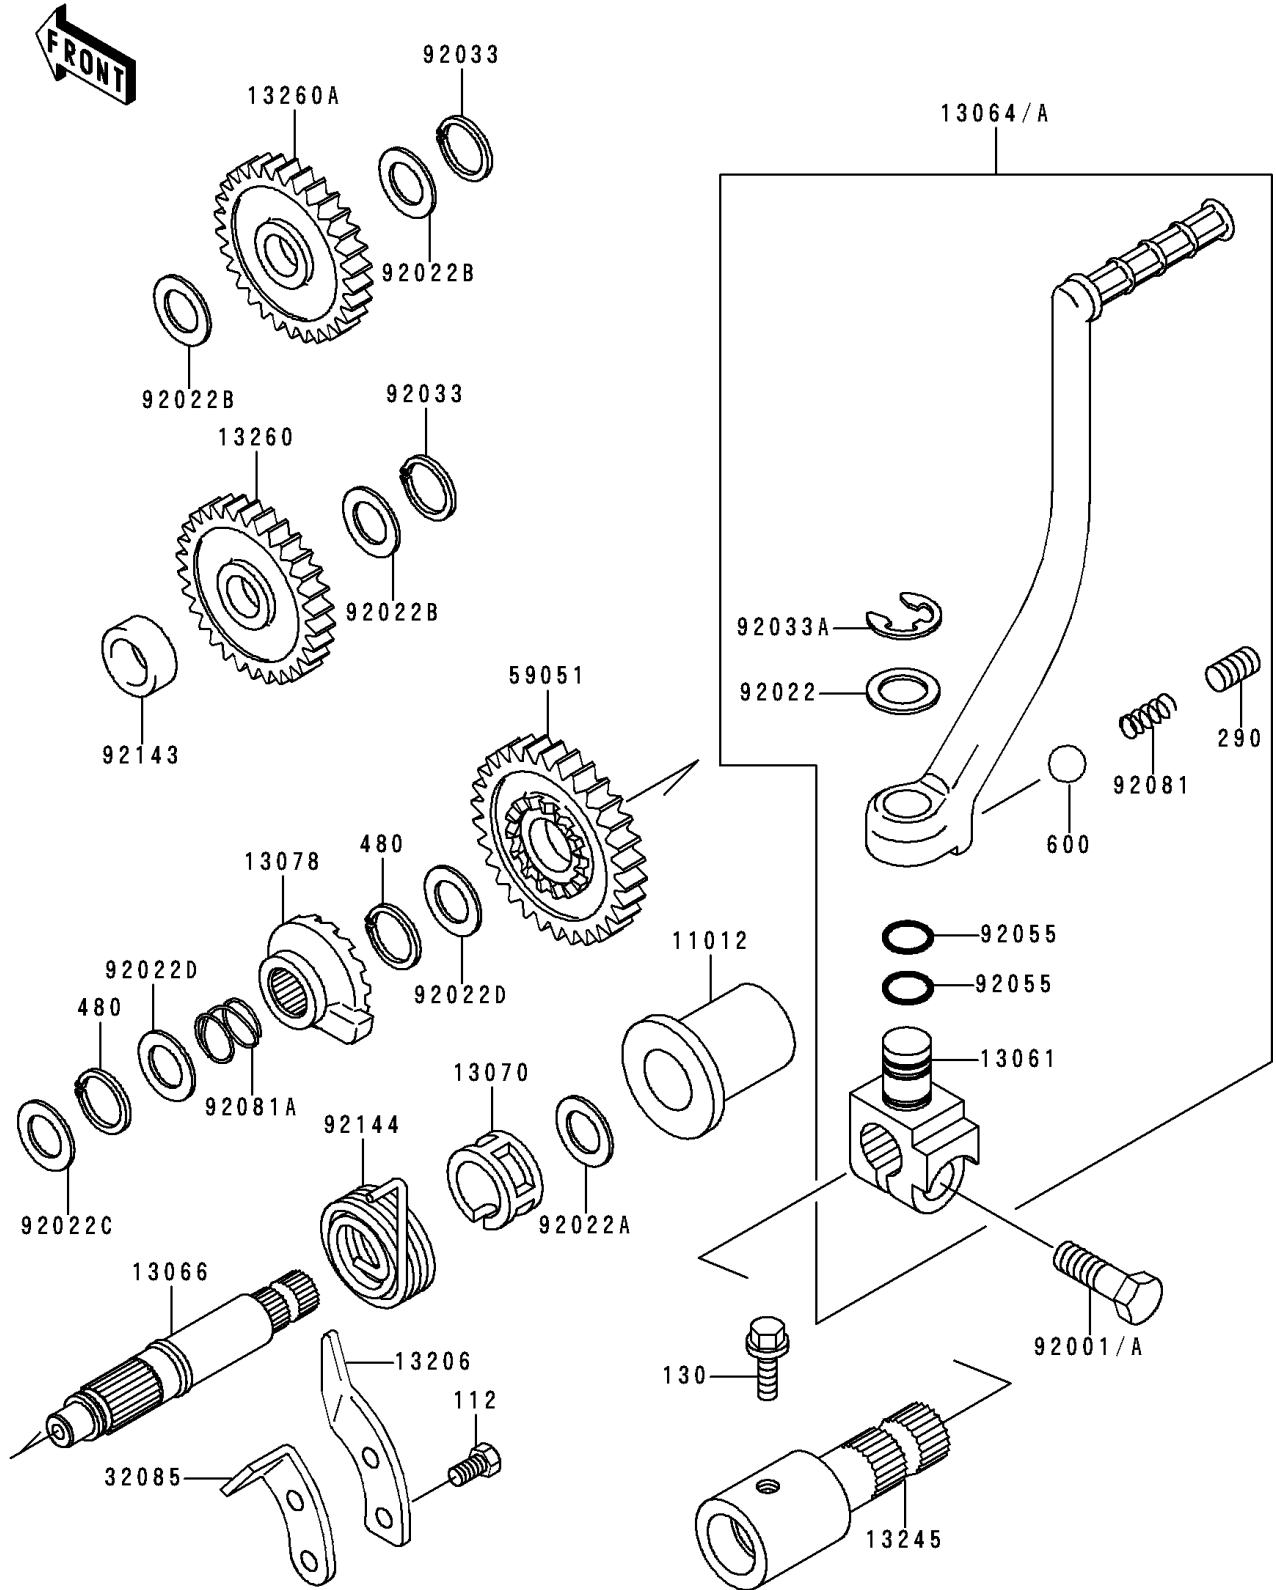

# 1998 Bayou 400 4X4 PARTS DIAGRAM

Kickstarter Mechanism

E1340

# 1998 Bayou 400 4X4 PARTS LIST

## Kickstarter Mechanism

| ITEM NAME                      | PART NUMBER | QUANTITY |
|--------------------------------|-------------|----------|
| LEVER-ASSY-KICK (Ref # 13064A) | 13064-1127  | 1        |
| BOLT,8X28 (Ref # 92001)        | 92001-1042  | 1        |
| BOLT,8X28 (Ref # 92001A)       | 92001-1042  | 1        |