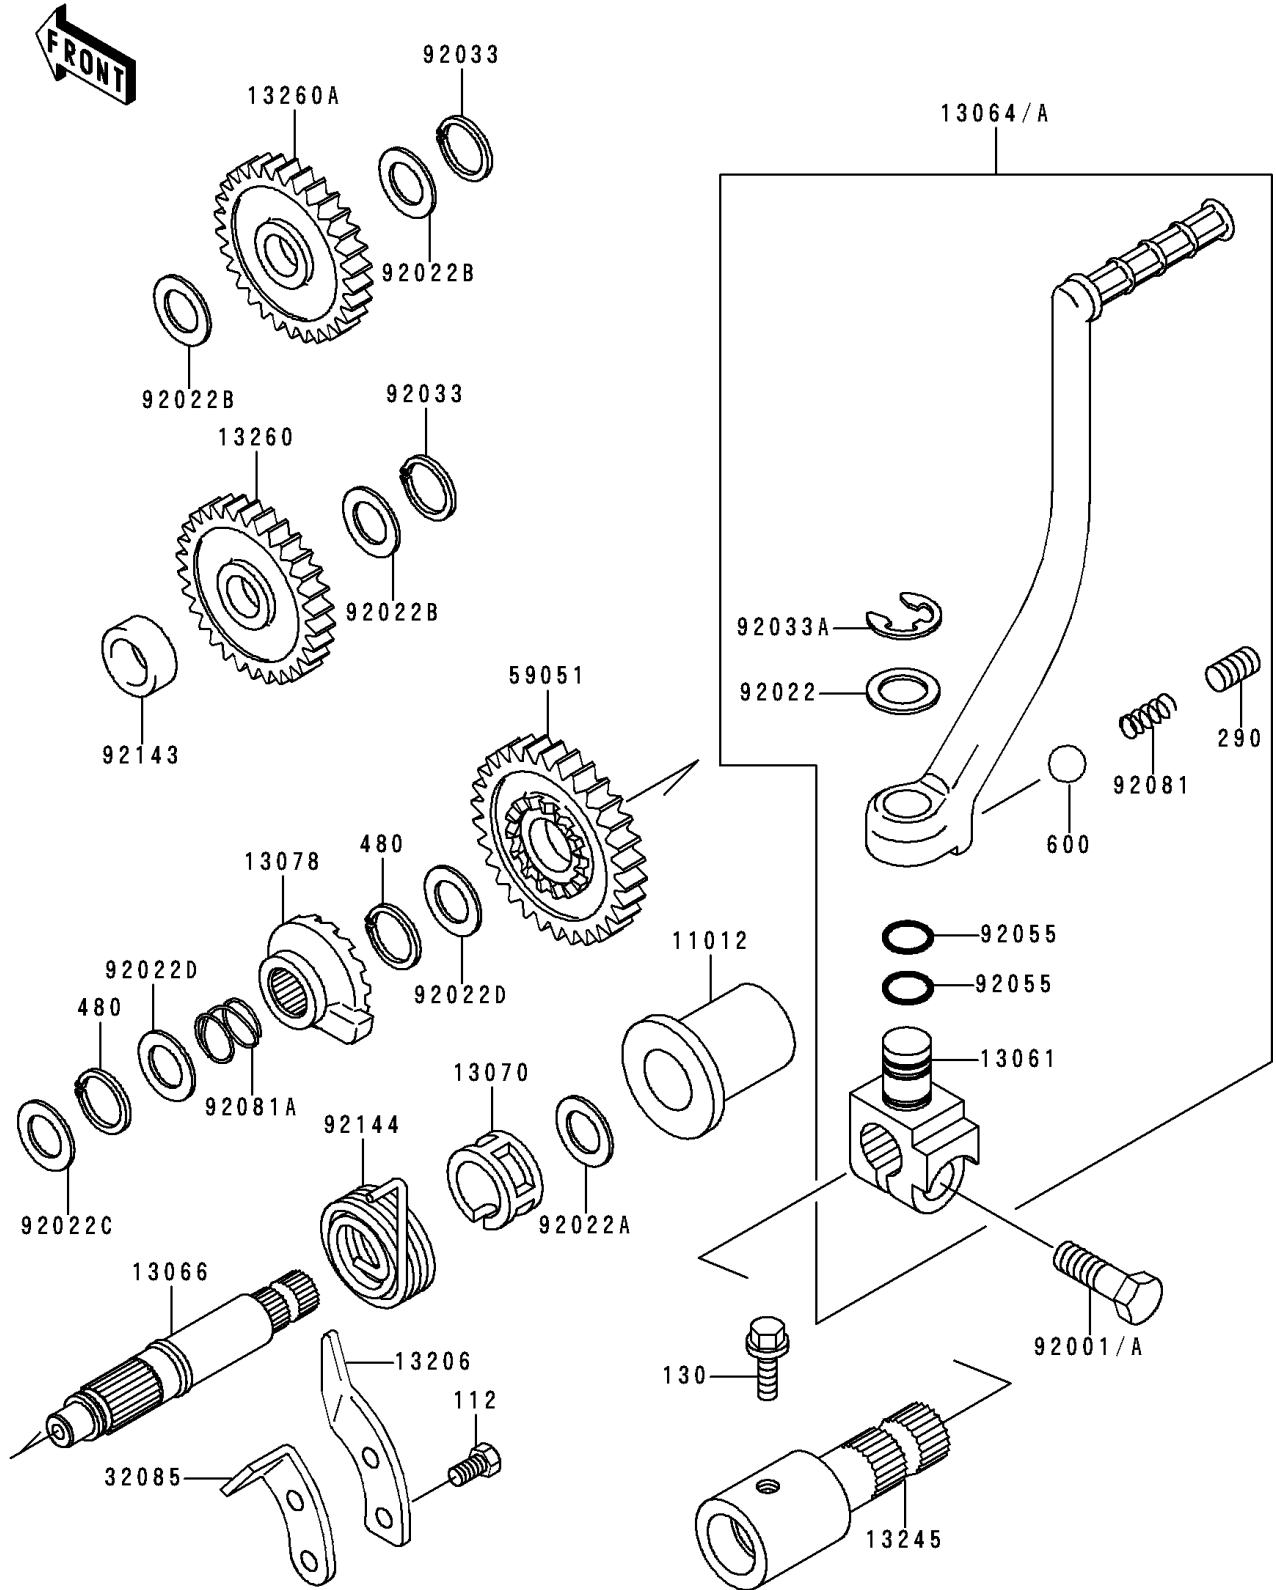

1999 Bayou 400 4X4 PARTS DIAGRAM

Kickstarter Mechanism

E1340

1999 Bayou 400 4X4 PARTS LIST

Kickstarter Mechanism

ITEM NAME	PART NUMBER	QUANTITY
BOLT-UPSET (Ref # 112)	112G0618	2
BOLT-FLANGED (Ref # 130)	130J0610	1
SCREW-SET-SOCKET,8X8 (Ref # 290)	290Q0808	1
CIRCLIP-TYPE-C,16MM (Ref # 480)	480J1600	2
BALL-STEEL,1/4" (Ref # 600)	600A0800	1
CAP,KICKSTARTER (Ref # 11012)	11012-1801	1
BOSS,KICK PEDAL (Ref # 13061)	13061-1189	1
SHAFT-KICK (Ref # 13066)	13066-1079	1
GUIDE,KICK SPRING (Ref # 13070)	13070-011	1
RATCHET (Ref # 13078)	13078-1053	1
GUIDE-KICK (Ref # 13206)	13206-1056	1
SHAFT-COMP-KICK (Ref # 13245)	13245-1051	1
GEAR,KICKSTARTER,IDLE,23T (Ref # 13260)	13260-1221	1
GEAR,KICKSTARTER,IDLE,29T (Ref # 13260A)	13260-1222	1
STOPPER (Ref # 32085)	32085-1237	1
GEAR-SPUR,KICKSTARTER,31T (Ref # 59051)	59051-1253	1
WASHER,15.2X20X1 (Ref # 92022)	92022-1019	1
WASHER,18.5X23X1.2 (Ref # 92022A)	92022-118	1
WASHER,17.3X22X0.5 (Ref # 92022B)	92022-1799	3
WASHER,12.3X20X0.5 (Ref # 92022C)	92022-269	1
WASHER,16.8X22X0.5 (Ref # 92022D)	92022-315	2
RING-SNAP (Ref # 92033)	92033-032	2
RING-SNAP,10MM (Ref # 92033A)	92033-1166	1
RING-O,10X1.5 (Ref # 92055)	92055-061	2
SPRING,KICK PEDAL (Ref # 92081)	92081-020	1
SPRING,RATCHET (Ref # 92081A)	92081-122	1
COLLAR,17X23X5 (Ref # 92143)	92143-1525	1
SPRING,KICKSTARTER (Ref # 92144)	92144-1001	1
LEVER-ASSY-KICK (Ref # 13064)	13064-1127	1

1999 Bayou 400 4X4 PARTS LIST

Kickstarter Mechanism

ITEM NAME	PART NUMBER	QUANTITY
LEVER-ASSY-KICK (Ref # 13064A)	13064-1127	1
BOLT,8X28 (Ref # 92001)	92001-1042	1
BOLT,8X28 (Ref # 92001A)	92001-1042	1