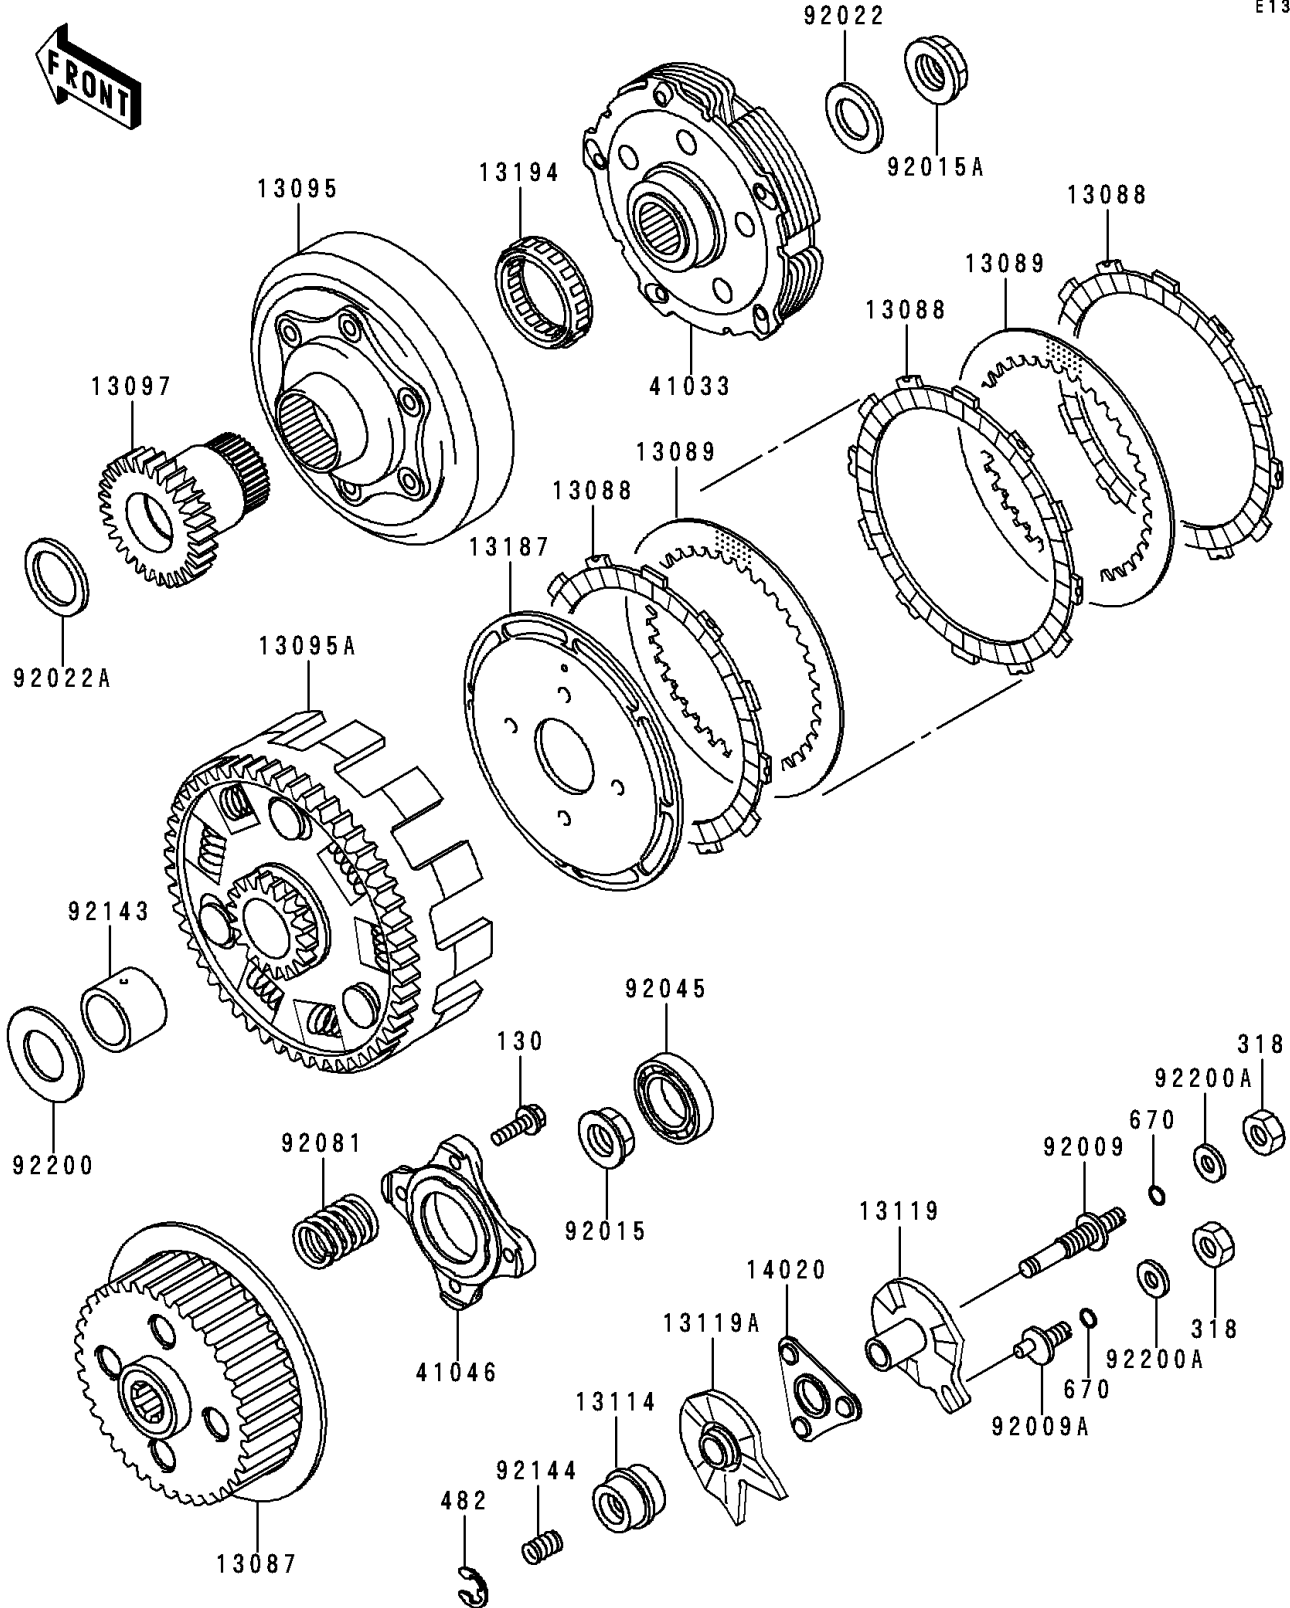

1997 Bayou 400 4X4 (Canada Only) PARTS DIAGRAM

Clutch

E1350

1997 Bayou 400 4X4 (Canada Only) PARTS LIST

Clutch

ITEM NAME	PART NUMBER	QUANTITY
BOLT-FLANGED,6X20 (Ref # 130)	130P0620	4
NUT-HEX-SMALL,8MM (Ref # 318)	318B0800	2
CIRCLIP-TYPE-E,7MM (Ref # 482)	482J7000	1
O RING,8MM (Ref # 670)	670B1508	2
HUB-CLUTCH (Ref # 13087)	13087-1142	1
PLATE-FRICTION (Ref # 13088)	13088-1091	6
PLATE-CLUTCH (Ref # 13089)	13089-1095	5
HOUSING-COMP-CLUTCH,FRONT (Ref # 13095)	13095-1242	1
HOUSING-COMP-CLUTCH (Ref # 13095A)	13095-1243	1
GEAR-PRIMARY SPUR,CLUTCH,29T (Ref # 13097)	13097-1273	1
PUSHER-CLUTCH (Ref # 13114)	13114-1060	1
CAM-RELEASE (Ref # 13119)	13119-1067	1
CAM-RELEASE (Ref # 13119A)	13119-1070	1
PLATE-CLUTCH OPERATING (Ref # 13187)	13187-1081	1
CLUTCH-ONEWAY (Ref # 13194)	13194-1093	1
RETAINER,CLUTCH RELEASE (Ref # 14020)	14020-1092	1
HUB-ASSY,CLUTCH (Ref # 41033)	41033-1931	1
HOUSING-BEARING (Ref # 41046)	41046-1063	1
SCREW (Ref # 92009)	92009-1525	1
SCREW (Ref # 92009A)	92009-1526	1
NUT (Ref # 92015)	92015-1581	1
NUT,20MM (Ref # 92015A)	92015-1880	1
WASHER,20.5X34X1.4 (Ref # 92022)	92022-168	1
WASHER,27.3X38X1.5 (Ref # 92022A)	92022-1683	1
BEARING-BALL,#6905 (Ref # 92045)	92045-036	1
SPRING,CLUTCH (Ref # 92081)	92081-1848	4
COLLAR,CLUTCH (Ref # 92143)	92143-1576	1
SPRING (Ref # 92144)	92144-1272	1
WASHER,22.2X34X4.5 (Ref # 92200)	92200-1136	1

1997 Bayou 400 4X4 (Canada Only) PARTS LIST

Clutch

ITEM NAME	PART NUMBER	QUANTITY
WASHER,8.5X18X2.3 (Ref # 92200A)	92200-1213	2