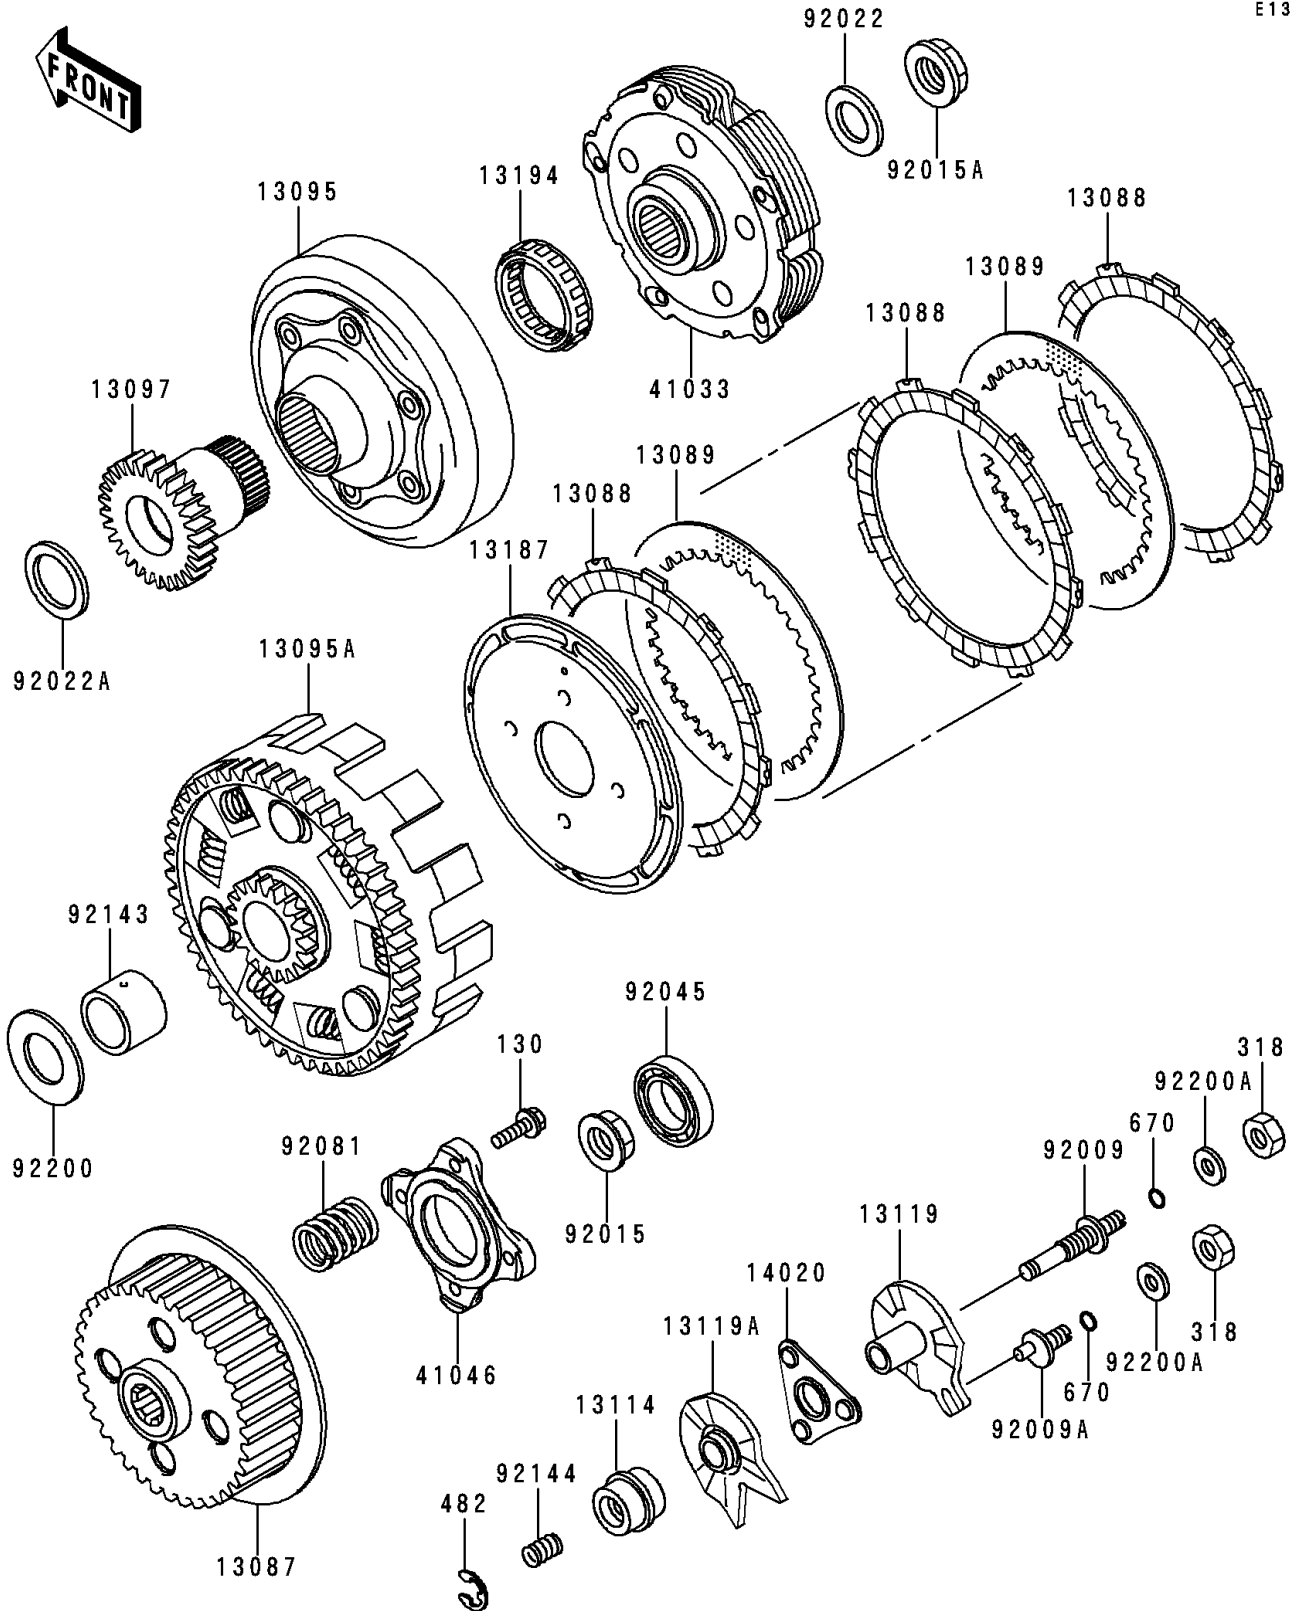

1998 Bayou 400 4X4 PARTS DIAGRAM

Clutch

E1350

1998 Bayou 400 4X4 PARTS LIST

Clutch

ITEM NAME	PART NUMBER	QUANTITY
BOLT-FLANGED,6X20 (Ref # 130)	130P0620	4
NUT-HEX-SMALL,8MM (Ref # 318)	318B0800	2
CIRCLIP-TYPE-E,7MM (Ref # 482)	482J7000	1
O RING,8MM (Ref # 670)	670B1508	2
HUB-CLUTCH (Ref # 13087)	13087-1142	1
PLATE-FRICTION (Ref # 13088)	13088-1091	6
PLATE-CLUTCH (Ref # 13089)	13089-1095	5
HOUSING-COMP-CLUTCH,FRONT (Ref # 13095)	13095-1242	1
HOUSING-COMP-CLUTCH (Ref # 13095A)	13095-1243	1
GEAR-PRIMARY SPUR,CLUTCH,29T (Ref # 13097)	13097-1273	1
PUSHER-CLUTCH (Ref # 13114)	13114-1060	1
CAM-RELEASE (Ref # 13119)	13119-1067	1
CAM-RELEASE (Ref # 13119A)	13119-1070	1
PLATE-CLUTCH OPERATING (Ref # 13187)	13187-1081	1
CLUTCH-ONEWAY (Ref # 13194)	13194-1093	1
RETAINER,CLUTCH RELEASE (Ref # 14020)	14020-1092	1
HUB-ASSY,CLUTCH (Ref # 41033)	41033-1931	1
HOUSING-BEARING (Ref # 41046)	41046-1063	1
SCREW (Ref # 92009)	92009-1525	1
SCREW (Ref # 92009A)	92009-1526	1
NUT (Ref # 92015)	92015-1581	1
NUT,20MM (Ref # 92015A)	92015-1880	1
WASHER,20.5X34X1.4 (Ref # 92022)	92022-168	1
WASHER,27.3X38X1.5 (Ref # 92022A)	92022-1683	1
BEARING-BALL,#6905 (Ref # 92045)	92045-036	1
SPRING,CLUTCH (Ref # 92081)	92081-1848	4
COLLAR,CLUTCH (Ref # 92143)	92143-1576	1
SPRING (Ref # 92144)	92144-1272	1
WASHER,22.2X34X4.5 (Ref # 92200)	92200-1136	1

1998 Bayou 400 4X4 PARTS LIST

Clutch

ITEM NAME	PART NUMBER	QUANTITY
WASHER,8.5X18X2.3 (Ref # 92200A)	92200-1213	2