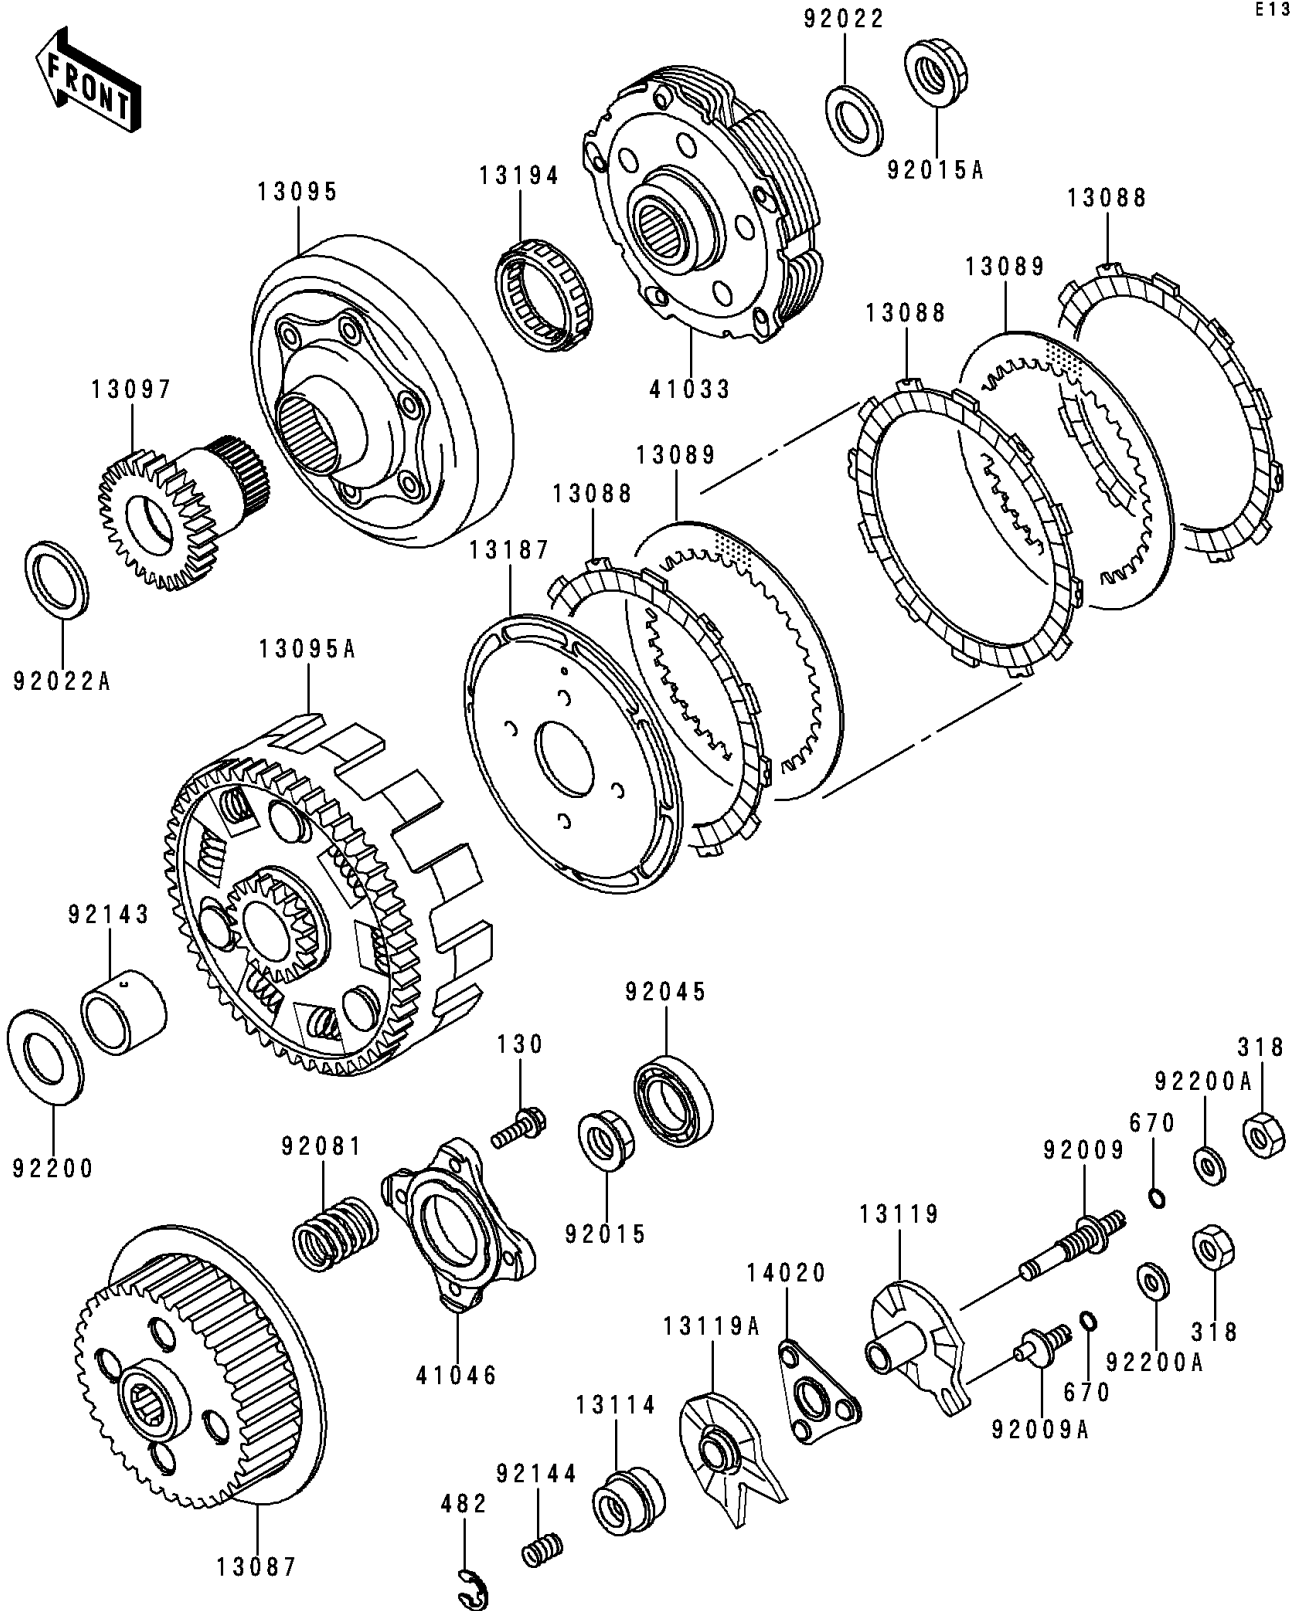

# 1998 Bayou 400 4X4 PARTS DIAGRAM

Clutch

E1350

# 1998 Bayou 400 4X4 PARTS LIST

## Clutch

ITEM NAME	PART NUMBER	QUANTITY
BOLT-FLANGED,6X20 (Ref # 130)	130P0620	4
NUT-HEX-SMALL,8MM (Ref # 318)	318B0800	2
CIRCLIP-TYPE-E,7MM (Ref # 482)	482J7000	1
O RING,8MM (Ref # 670)	670B1508	2
HUB-CLUTCH (Ref # 13087)	13087-1142	1
PLATE-FRICTION (Ref # 13088)	13088-1091	6
PLATE-CLUTCH (Ref # 13089)	13089-1095	5
HOUSING-COMP-CLUTCH,FRONT (Ref # 13095)	13095-1242	1
HOUSING-COMP-CLUTCH (Ref # 13095A)	13095-1243	1
GEAR-PRIMARY SPUR,CLUTCH,29T (Ref # 13097)	13097-1273	1
PUSHER-CLUTCH (Ref # 13114)	13114-1060	1
CAM-RELEASE (Ref # 13119)	13119-1067	1
CAM-RELEASE (Ref # 13119A)	13119-1070	1
PLATE-CLUTCH OPERATING (Ref # 13187)	13187-1081	1
CLUTCH-ONEWAY (Ref # 13194)	13194-1093	1
RETAINER,CLUTCH RELEASE (Ref # 14020)	14020-1092	1
HUB-ASSY,CLUTCH (Ref # 41033)	41033-1931	1
HOUSING-BEARING (Ref # 41046)	41046-1063	1
SCREW (Ref # 92009)	92009-1525	1
SCREW (Ref # 92009A)	92009-1526	1
NUT (Ref # 92015)	92015-1581	1
NUT,20MM (Ref # 92015A)	92015-1880	1
WASHER,20.5X34X1.4 (Ref # 92022)	92022-168	1
WASHER,27.3X38X1.5 (Ref # 92022A)	92022-1683	1
BEARING-BALL,#6905 (Ref # 92045)	92045-036	1
SPRING,CLUTCH (Ref # 92081)	92081-1848	4
COLLAR,CLUTCH (Ref # 92143)	92143-1576	1
SPRING (Ref # 92144)	92144-1272	1
WASHER,22.2X34X4.5 (Ref # 92200)	92200-1136	1

# 1998 Bayou 400 4X4 PARTS LIST

Clutch

ITEM NAME	PART NUMBER	QUANTITY
WASHER,8.5X18X2.3 (Ref # 92200A)	92200-1213	2