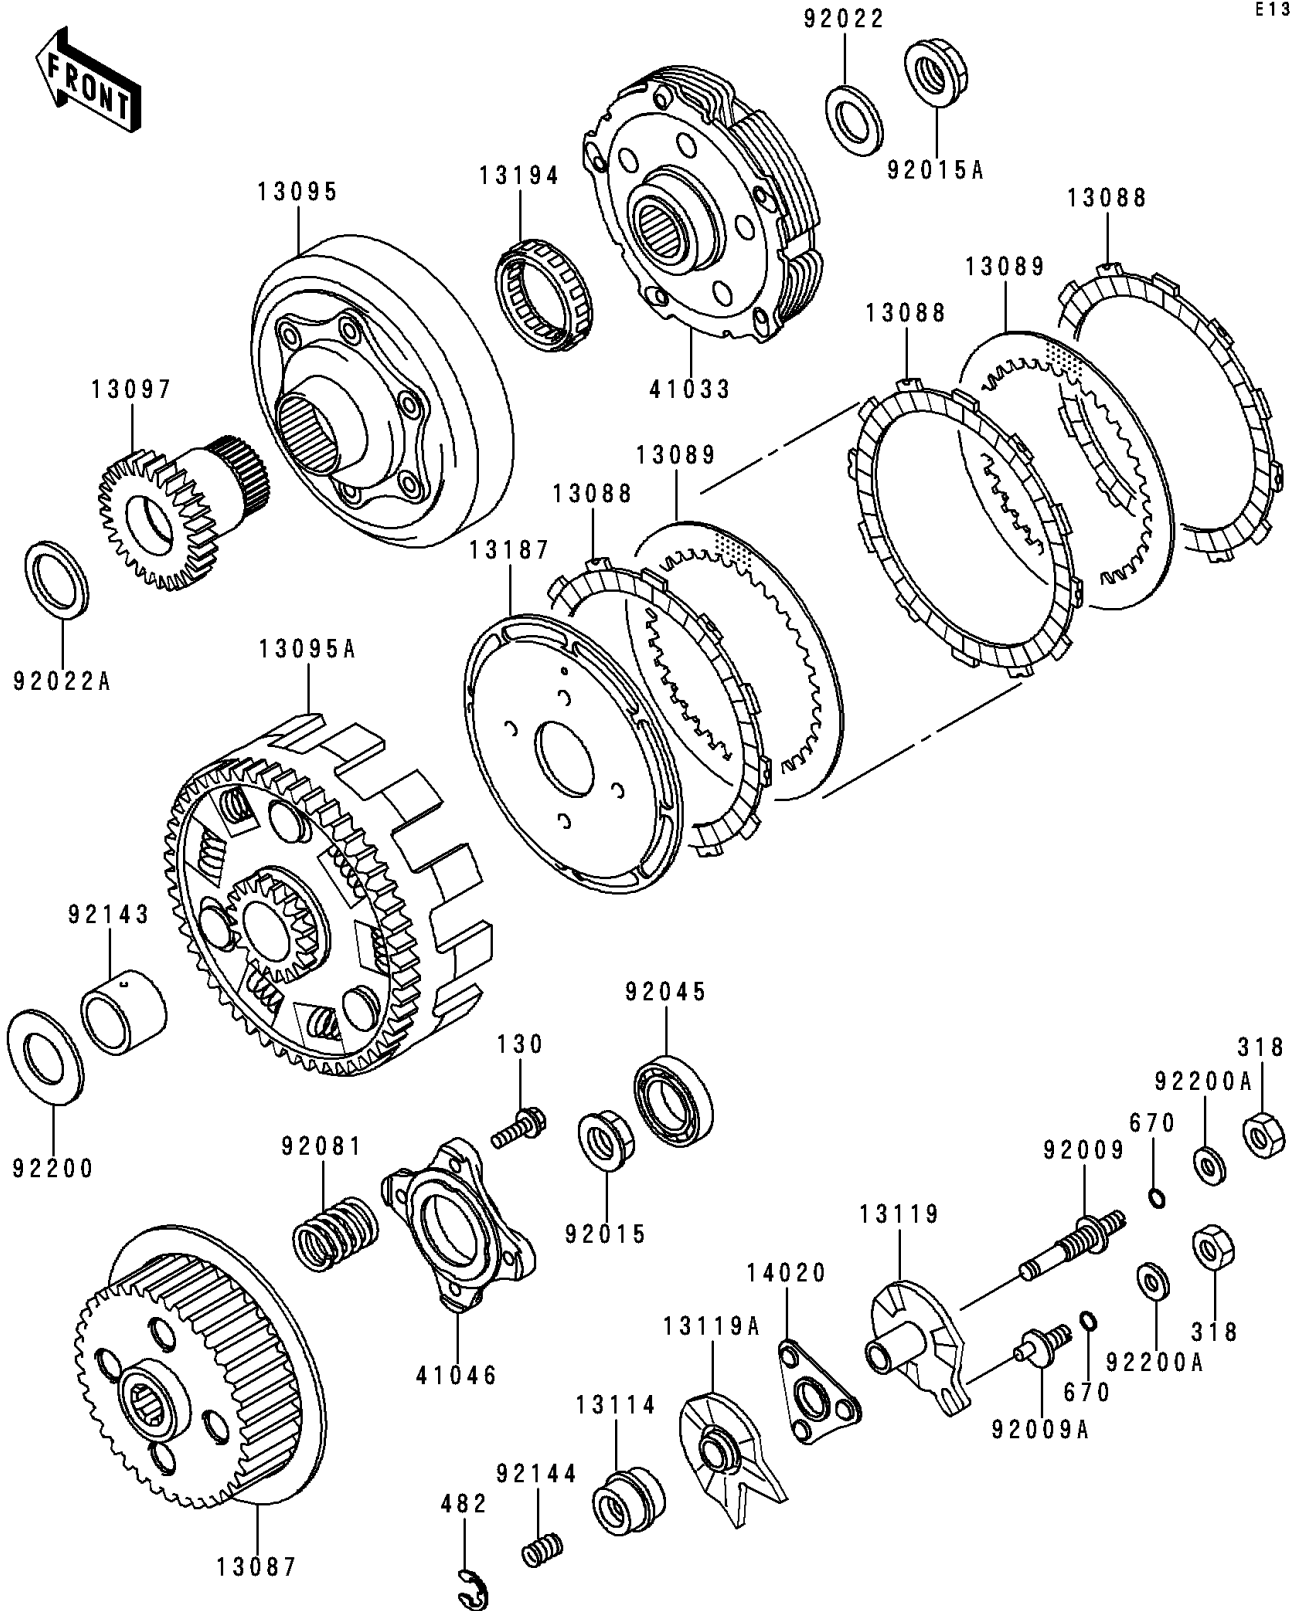

1999 Bayou 400 4X4 PARTS DIAGRAM

Clutch

E1350

1999 Bayou 400 4X4 PARTS LIST

Clutch

ITEM NAME	PART NUMBER	QUANTITY
BOLT-FLANGED,6X20 (Ref # 130)	130P0620	4
NUT-HEX-SMALL,8MM (Ref # 318)	318B0800	2
CIRCLIP-TYPE-E,7MM (Ref # 482)	482J7000	1
O RING,8MM (Ref # 670)	670B1508	2
HUB-CLUTCH (Ref # 13087)	13087-1142	1
PLATE-FRICTION (Ref # 13088)	13088-1091	6
PLATE-CLUTCH (Ref # 13089)	13089-1095	5
HOUSING-COMP-CLUTCH,FRONT (Ref # 13095)	13095-1242	1
HOUSING-COMP-CLUTCH (Ref # 13095A)	13095-1243	1
GEAR-PRIMARY SPUR,CLUTCH,29T (Ref # 13097)	13097-1273	1
PUSHER-CLUTCH (Ref # 13114)	13114-1060	1
CAM-RELEASE (Ref # 13119)	13119-1067	1
CAM-RELEASE (Ref # 13119A)	13119-1070	1
PLATE-CLUTCH OPERATING (Ref # 13187)	13187-1081	1
CLUTCH-ONEWAY (Ref # 13194)	13194-1093	1
RETAINER,CLUTCH RELEASE (Ref # 14020)	14020-1092	1
HUB-ASSY,CLUTCH (Ref # 41033)	41033-1931	1
HOUSING-BEARING (Ref # 41046)	41046-1063	1
SCREW (Ref # 92009)	92009-1525	1
SCREW (Ref # 92009A)	92009-1526	1
NUT (Ref # 92015)	92015-1581	1
NUT,20MM (Ref # 92015A)	92015-1880	1
WASHER,20.5X34X1.4 (Ref # 92022)	92022-168	1
WASHER,27.3X38X1.5 (Ref # 92022A)	92022-1683	1
BEARING-BALL,#6905 (Ref # 92045)	92045-036	1
SPRING,CLUTCH (Ref # 92081)	92081-1848	4
COLLAR,CLUTCH (Ref # 92143)	92143-1576	1
SPRING (Ref # 92144)	92144-1272	1
WASHER,22.2X34X4.5 (Ref # 92200)	92200-1136	1

1999 Bayou 400 4X4 PARTS LIST

Clutch

ITEM NAME	PART NUMBER	QUANTITY
WASHER,8.5X18X2.3 (Ref # 92200A)	92200-1213	2