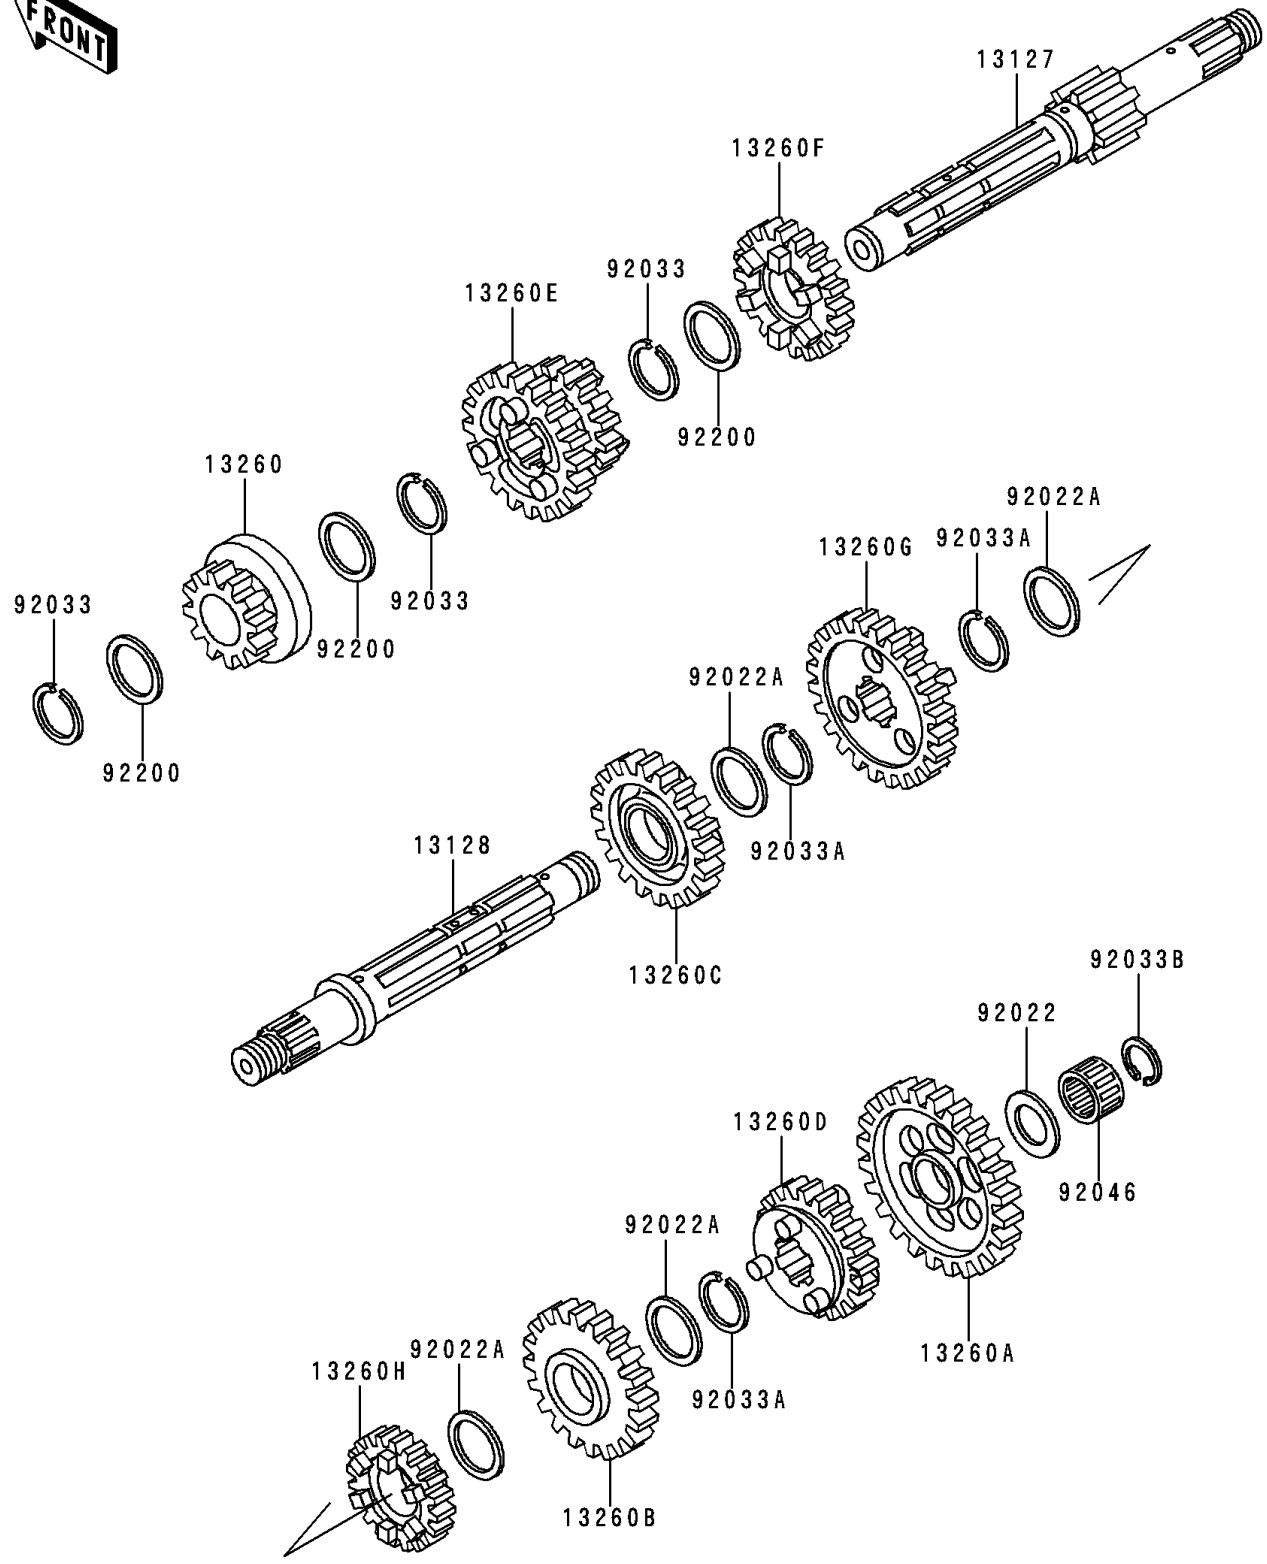

1999 Bayou 400 4X4 PARTS DIAGRAM

Transmission

E1361

1999 Bayou 400 4X4 PARTS LIST

Transmission

ITEM NAME	PART NUMBER	QUANTITY
SHAFT-TRANSMISSION INPUT,11T (Ref # 13127)	13127-1211	1
SHAFT-TRANSMISSION OUTPUT (Ref # 13128)	13128-1185	1
GEAR,INPUT 2ND,16T (Ref # 13260)	13260-1211	1
GEAR,OUTPUT LOW,42T (Ref # 13260A)	13260-1214	1
GEAR,OUTPUT 3RD,32T (Ref # 13260B)	13260-1216	1
GEAR,REVERSE,31T (Ref # 13260C)	13260-1219	1
GEAR,OUTPUT 4TH,27T (Ref # 13260D)	13260-1449	1
GEAR,INPUT 3RD&TOP,21T&34T (Ref # 13260E)	13260-1522	1
GEAR,INPUT 4TH,26T (Ref # 13260F)	13260-1523	1
GEAR,OUTPUT 2ND,36T (Ref # 13260G)	13260-1524	1
GEAR,OUTPUT TOP,26T (Ref # 13260H)	13260-1525	1
WASHER,20.5X30X1,STEEL (Ref # 92022)	92022-112	1
WASHER,25.3X30X0.5 (Ref # 92022A)	92022-159	4
RING-SNAP,20X25.5X1.2 (Ref # 92033)	92033-025	3
RING-SNAP,24MM (Ref # 92033A)	92033-026	3
RING-SNAP,18MM (Ref # 92033B)	92033-029	1
BEARING-NEEDLE,KT202614 (Ref # 92046)	92046-1170	1
WASHER,22.3X29X1.0 (Ref # 92200)	92200-1125	3