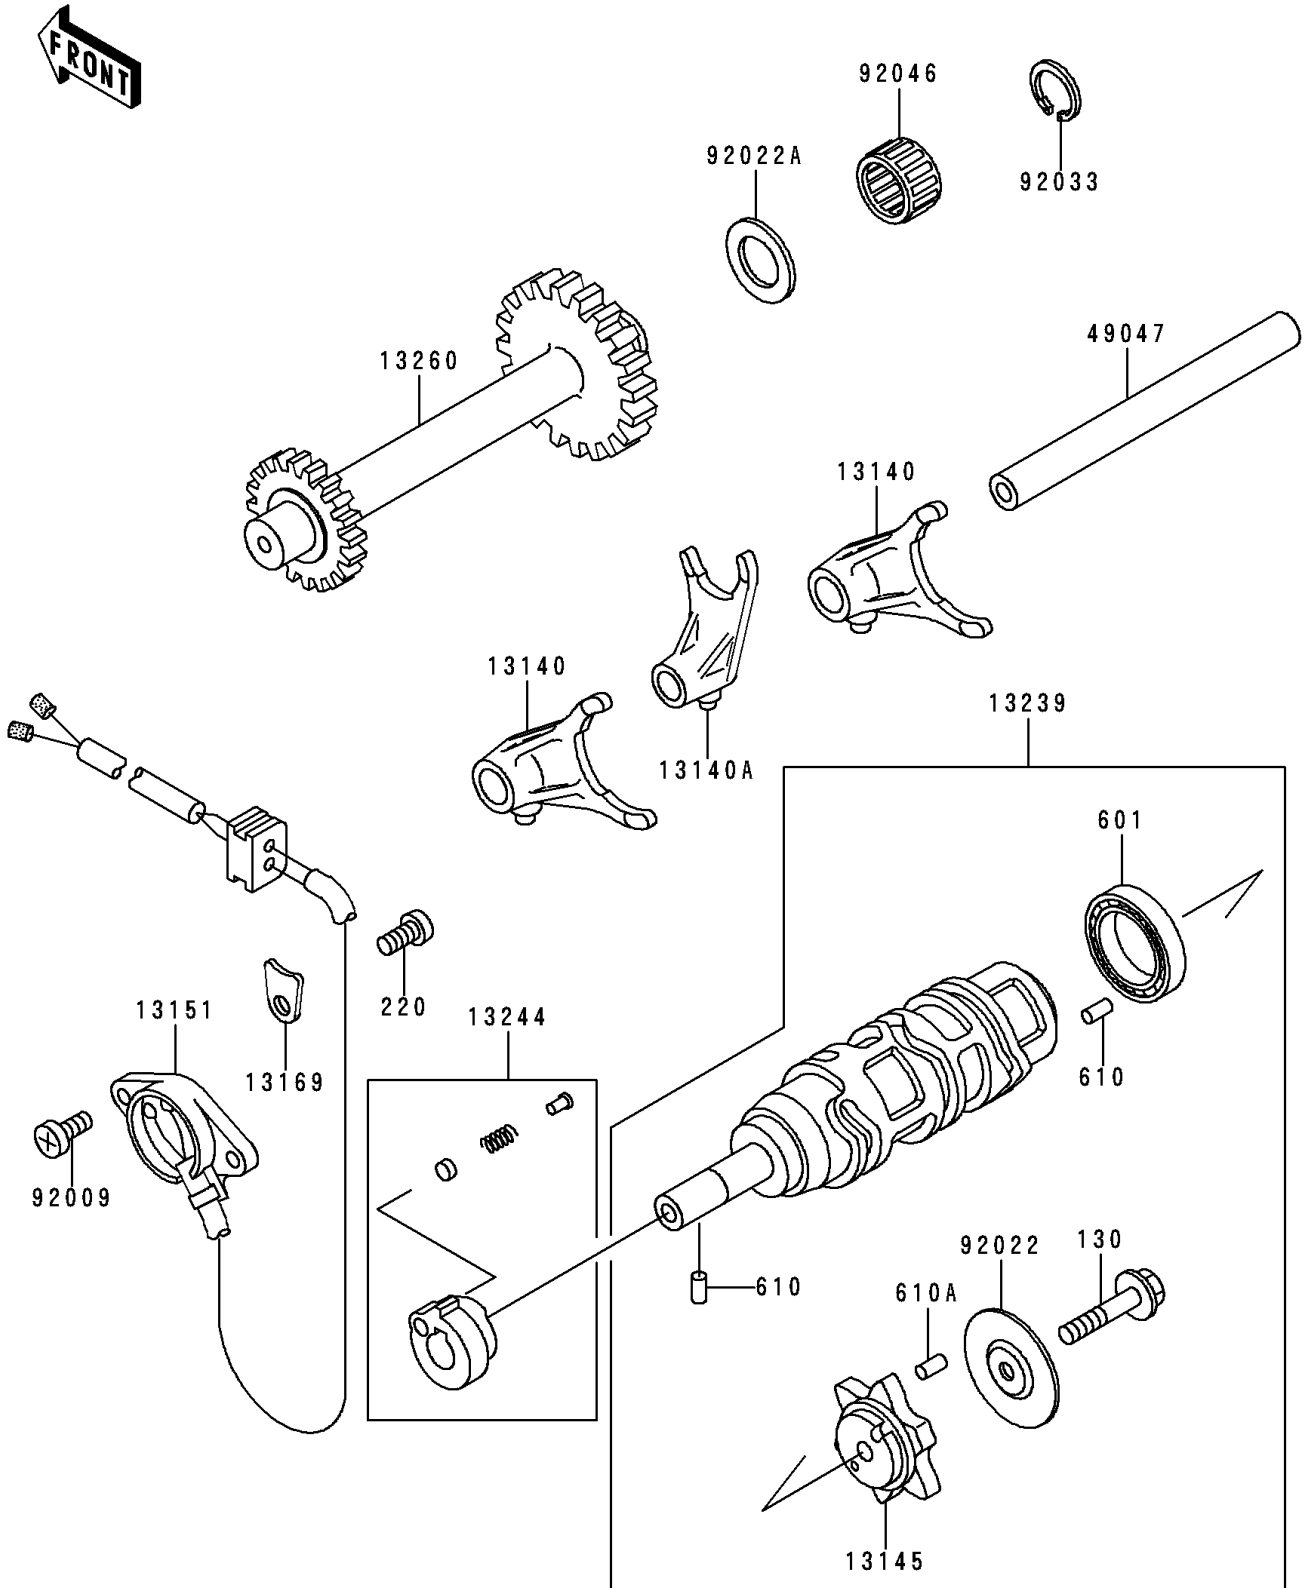

# 1998 Bayou 400 4X4 PARTS DIAGRAM

Gear Change Drum/Shift Fork(s)

E1362

# 1998 Bayou 400 4X4 PARTS LIST

## Gear Change Drum/Shift Fork(s)

ITEM NAME	PART NUMBER	QUANTITY
BOLT-FLANGED,6X35 (Ref # 130)	130G0635	1
SCREW-PAN-CROS,6X10 (Ref # 220)	220B0610	1
BEARING-BALL (Ref # 601)	601A6005	1
ROLLER,4X6 (Ref # 610)	610A0406	2
ROLLER,4X12 (Ref # 610A)	610A0412	6
FORK-SHIFT (Ref # 13140)	13140-1210	2
FORK-SHIFT (Ref # 13140A)	13140-1211	1
CAM-CHANGE DRUM (Ref # 13145)	13145-1064	1
SWITCH-COMP (Ref # 13151)	13151-1077	1
PLATE,HARNESS (Ref # 13169)	13169-1788	1
DRUM-ASSY-CHANGE (Ref # 13239)	13239-1170	1
STOPPER-ASSY,REVERSE (Ref # 13244)	13244-1055	1
GEAR,REVERSE,22T&30T (Ref # 13260)	13260-1220	1
ROD-SHIFT (Ref # 49047)	49047-1085	1
SCREW,5X14 (Ref # 92009)	92009-1341	2
WASHER,CHANGE DRUM (Ref # 92022)	92022-1886	1
WASHER,17.3X28X1 (Ref # 92022A)	92022-255	1
RING-SNAP (Ref # 92033)	92033-032	1
BEARING-NEEDLE,K17X23X13.8 (Ref # 92046)	92046-1184	1