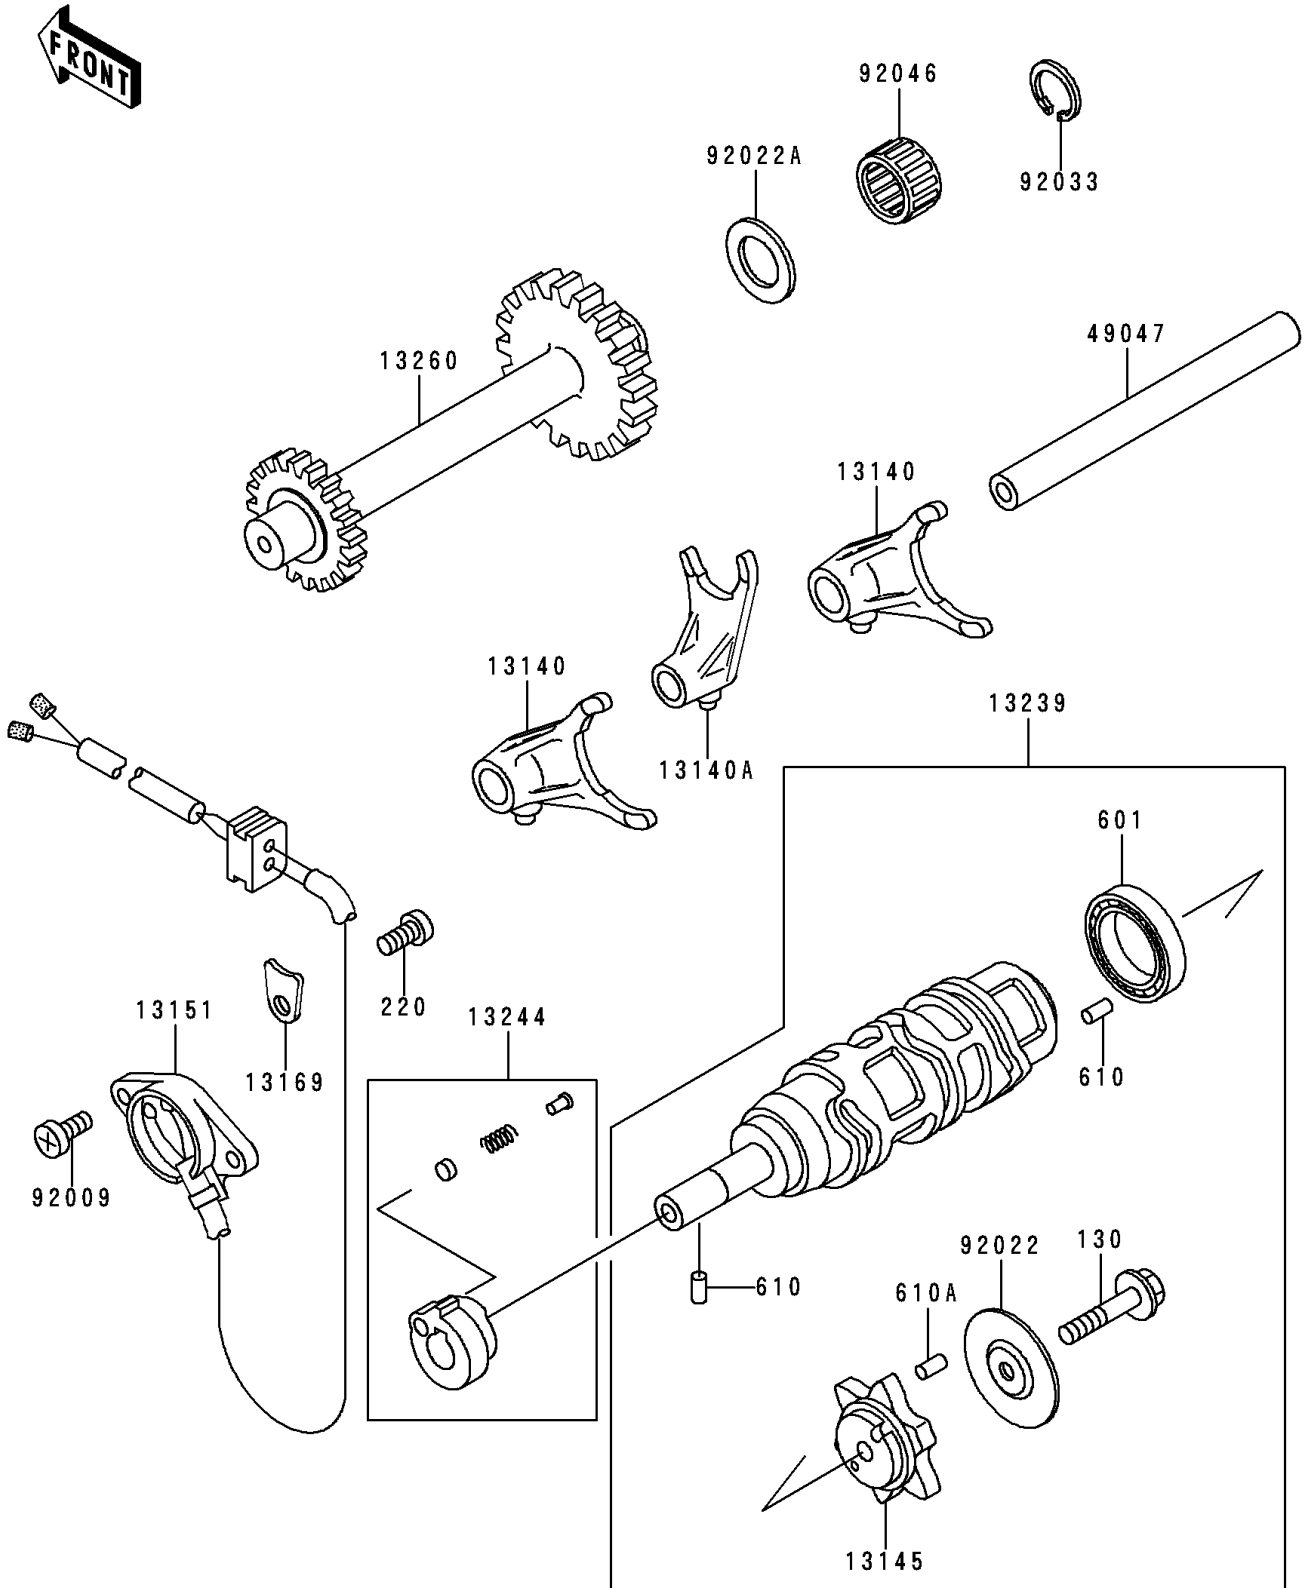

1999 Bayou 400 4X4 PARTS DIAGRAM

Gear Change Drum/Shift Fork(s)

E1362

1999 Bayou 400 4X4 PARTS LIST

Gear Change Drum/Shift Fork(s)

ITEM NAME	PART NUMBER	QUANTITY
BOLT-FLANGED,6X35 (Ref # 130)	130G0635	1
SCREW-PAN-CROS,6X10 (Ref # 220)	220B0610	1
BEARING-BALL (Ref # 601)	601A6005	1
ROLLER,4X6 (Ref # 610)	610A0406	2
ROLLER,4X12 (Ref # 610A)	610A0412	6
FORK-SHIFT (Ref # 13140)	13140-1210	2
FORK-SHIFT (Ref # 13140A)	13140-1211	1
CAM-CHANGE DRUM (Ref # 13145)	13145-1064	1
SWITCH-COMP (Ref # 13151)	13151-1077	1
PLATE,HARNESS (Ref # 13169)	13169-1788	1
DRUM-ASSY-CHANGE (Ref # 13239)	13239-1170	1
STOPPER-ASSY,REVERSE (Ref # 13244)	13244-1055	1
GEAR,REVERSE,22T&30T (Ref # 13260)	13260-1220	1
ROD-SHIFT (Ref # 49047)	49047-1085	1
SCREW,5X14 (Ref # 92009)	92009-1341	2
WASHER,CHANGE DRUM (Ref # 92022)	92022-1886	1
WASHER,17.3X28X1 (Ref # 92022A)	92022-255	1
RING-SNAP (Ref # 92033)	92033-032	1
BEARING-NEEDLE,K17X23X13.8 (Ref # 92046)	92046-1184	1