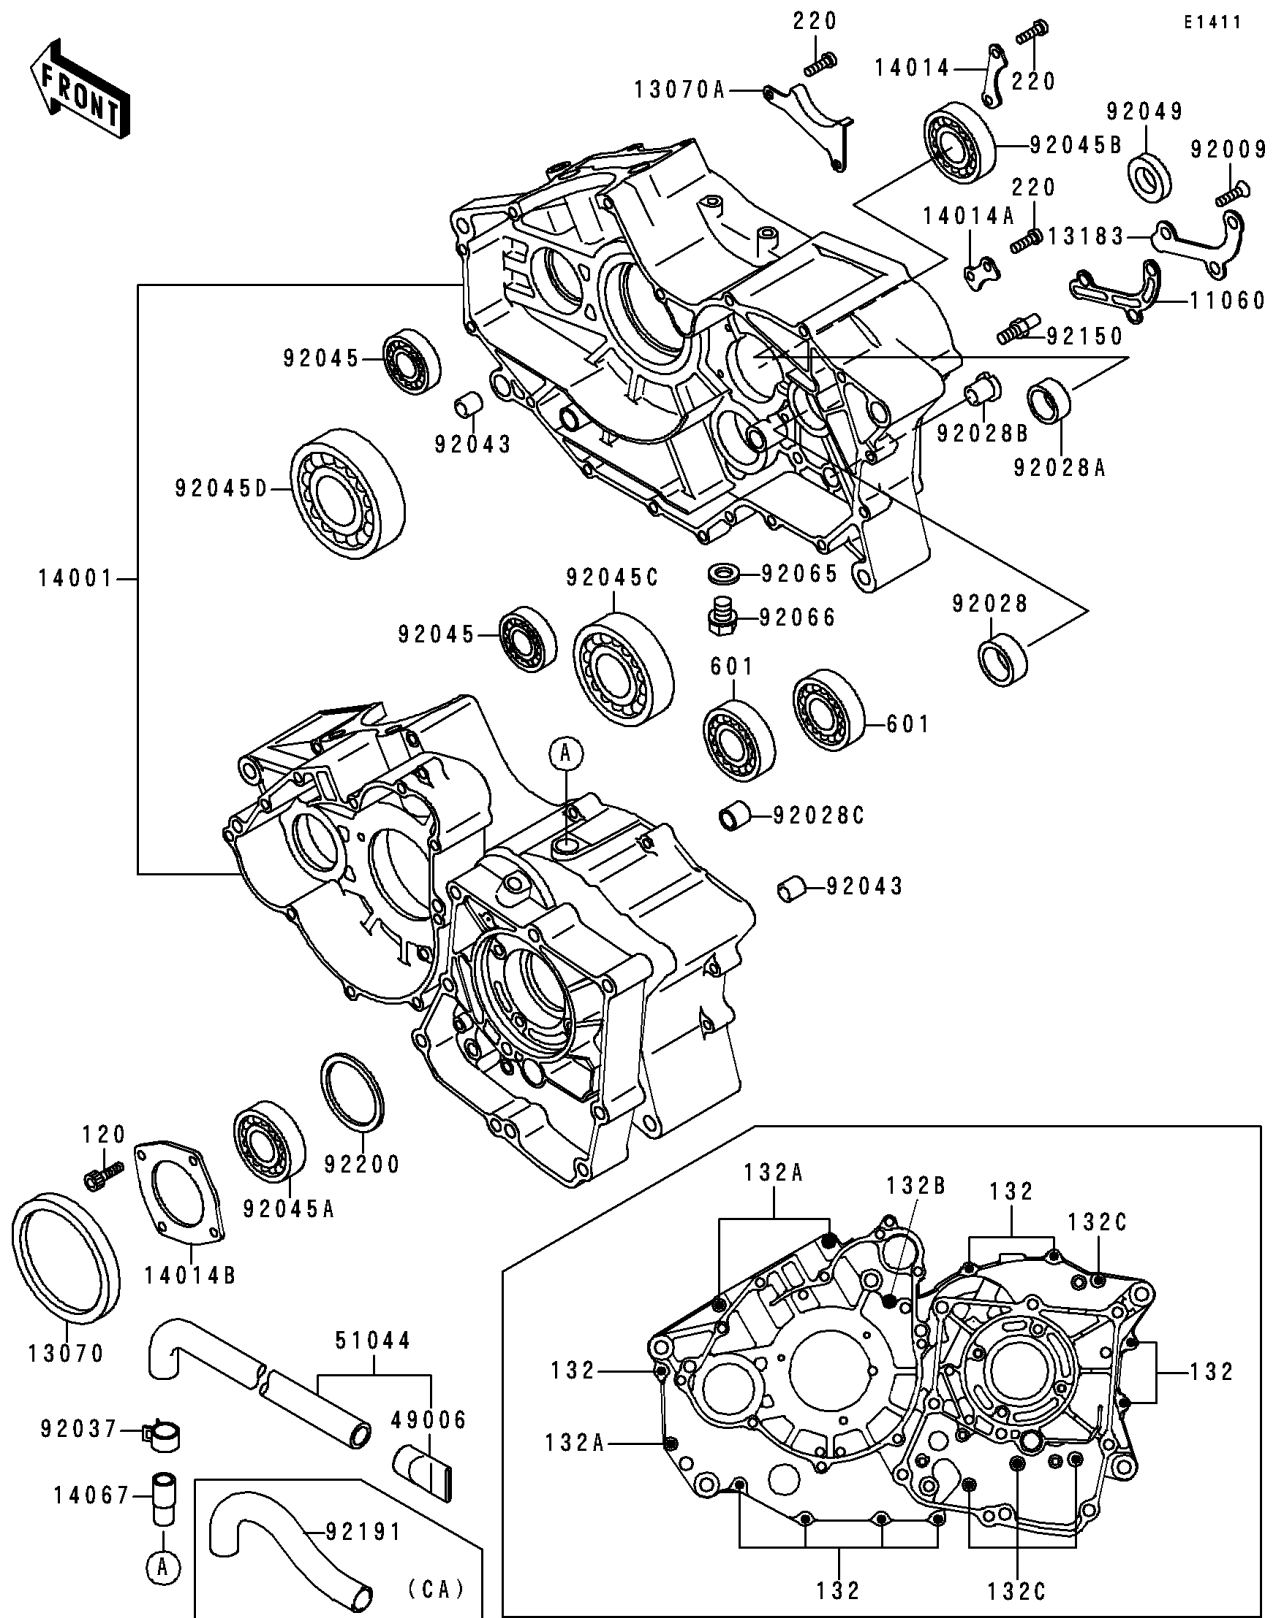

1998 Bayou 400 4X4 PARTS DIAGRAM

Crankcase

1998 Bayou 400 4X4 PARTS LIST

Crankcase

ITEM NAME	PART NUMBER	QUANTITY
BOLT-SOCKET,6X16 (Ref # 120)	120P0616	4
BOLT-FLANGED-SMALL (Ref # 132)	132Y0635	9
BOLT-FLANGED-SMALL (Ref # 132A)	132Y0675	3
BOLT-FLANGED-SMALL (Ref # 132B)	132Y0685	1
BOLT-FLANGED-SMALL (Ref # 132C)	132Y0695	4
SCREW-PAN-CROS,6X14 (Ref # 220)	220B0614	6
BEARING-BALL (Ref # 601)	601A6203Z	2
GASKET,OIL LINE (Ref # 11060)	11060-1710	1
GUIDE (Ref # 13070)	13070-1254	1
GUIDE,CHAIN (Ref # 13070A)	13070-1255	1
PLATE,OIL LINE (Ref # 13183)	13183-1725	1
PLATE-POSITION (Ref # 14014)	14014-1069	1
PLATE-POSITION (Ref # 14014A)	14014-1107	1
PLATE-POSITION (Ref # 14014B)	14014-1108	1
FITTING,BREATHER (Ref # 14067)	14067-006	1
SCREW,6X14 (Ref # 92009)	92009-1349	3
BUSHING,26X35X14 (Ref # 92028)	92028-131	1
BUSHING,23X30X13 (Ref # 92028A)	92028-132	1
BUSHING (Ref # 92028B)	92028-1386	1
BUSHING,14X16X15 (Ref # 92028C)	92028-1505	1
CLAMP (Ref # 92037)	92037-1860	1
PIN,11.5X14X14 (Ref # 92043)	92043-1279	2
BEARING-BALL,TMB304CCM (Ref # 92045)	92045-1142	2
BEARING-BALL,6305RHR4SH2 (Ref # 92045A)	92045-1254	1
BEARING-BALL,63/22 (Ref # 92045B)	92045-1255	1
BEARING-BALL,6307SH2-9C4 (Ref # 92045C)	92045-1257	1
BEARING-BALL,6208RSH2-9C3 (Ref # 92045D)	92045-1258	1
SEAL-OIL,AC1013A1 (Ref # 92049)	92049-1393	1
GASKET,12X22X2,DRAIN PLUG (Ref # 92065)	92065-097	1

1998 Bayou 400 4X4 PARTS LIST

Crankcase

ITEM NAME	PART NUMBER	QUANTITY
PLUG,OIL DRAIN,12X15 (Ref # 92066)	92066-1174	1
BOLT,RETURN SPRING (Ref # 92150)	92150-1467	1
WASHER,50X60.5X0.5 (Ref # 92200)	92200-1106	1
SET-CRANKCASE (Ref # 14001)	14001-5344	1
BOOT (Ref # 49006)	49006-1199	1
TUBE-ASSY (Ref # 51044)	51044-1118	1
TUBE,BREATHER (Ref # 92191)	92191-1176	1