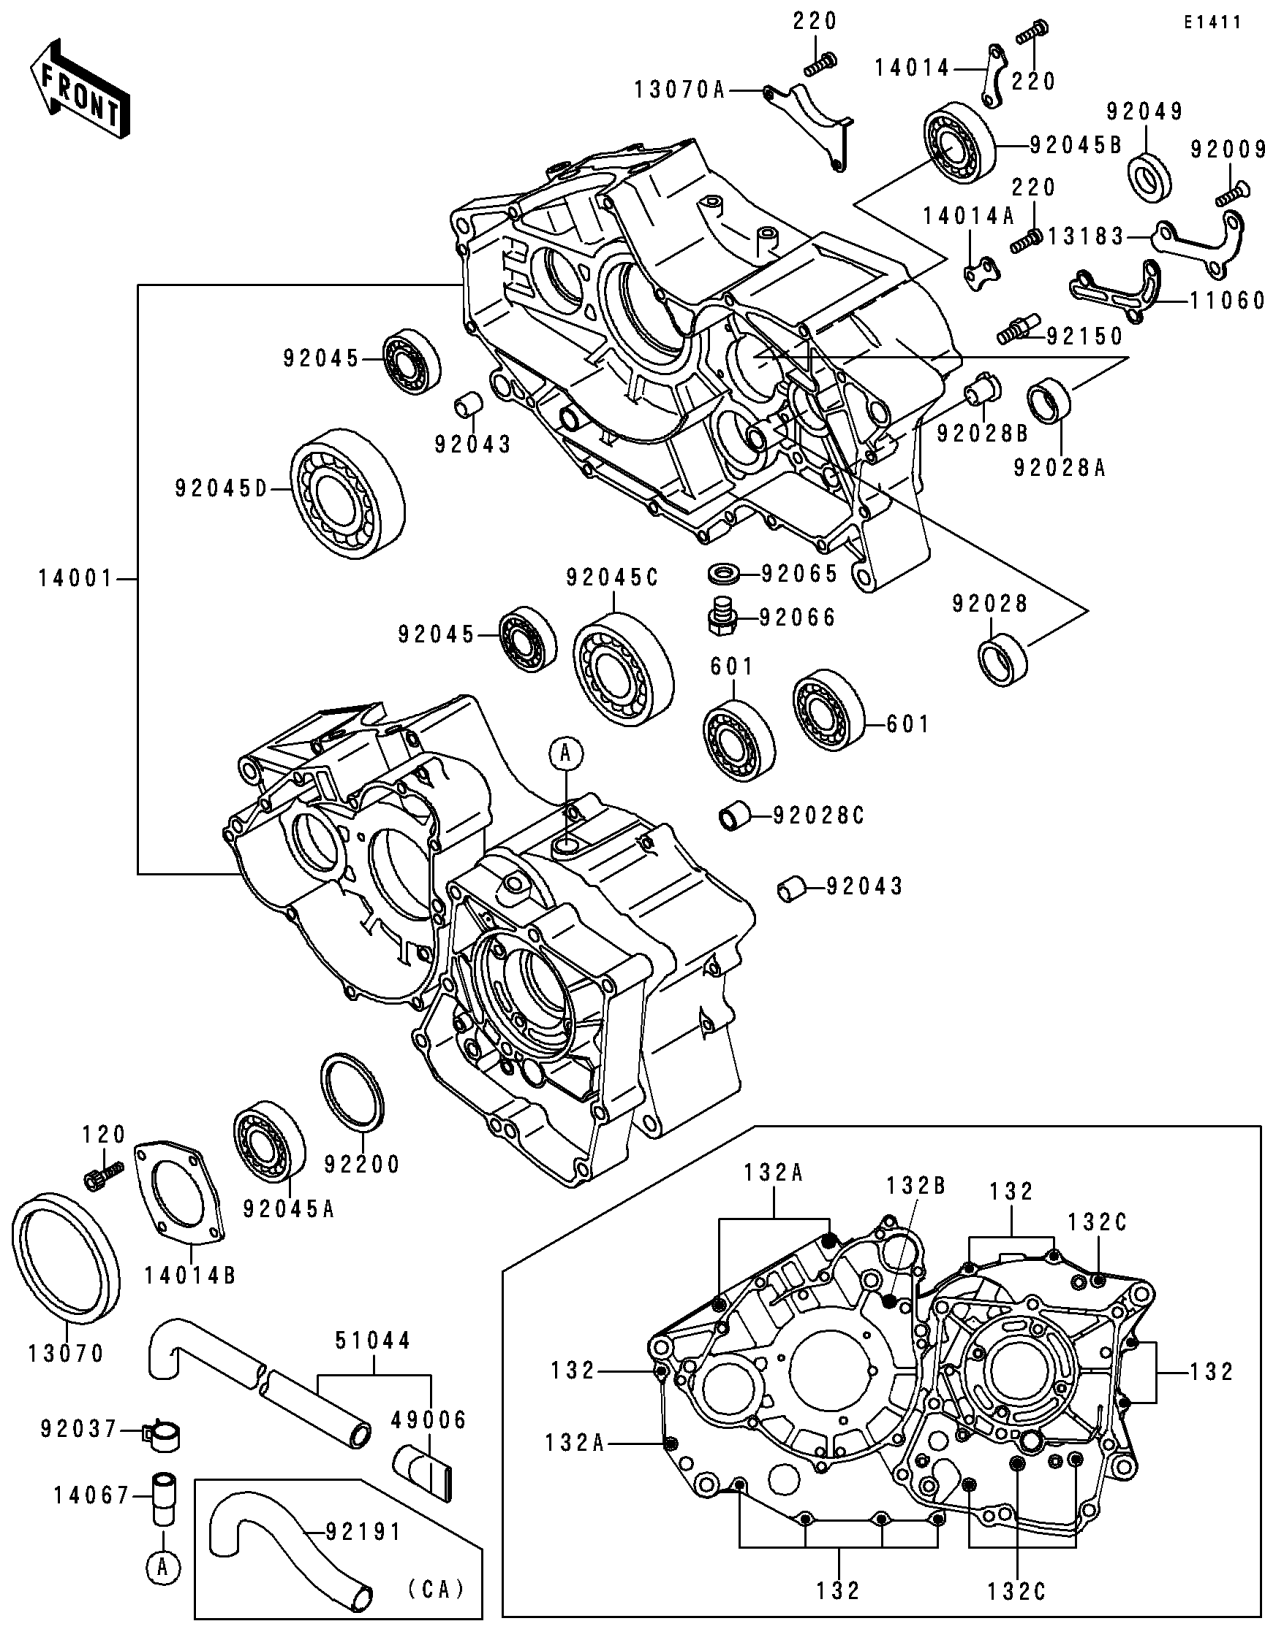

1999 Bayou 400 4X4 PARTS DIAGRAM

Crankcase

1999 Bayou 400 4X4 PARTS LIST

Crankcase

ITEM NAME	PART NUMBER	QUANTITY
BOLT-SOCKET,6X16 (Ref # 120)	120P0616	4
BOLT-FLANGED-SMALL (Ref # 132)	132Y0635	9
BOLT-FLANGED-SMALL (Ref # 132A)	132Y0675	3
BOLT-FLANGED-SMALL (Ref # 132B)	132Y0685	1
BOLT-FLANGED-SMALL (Ref # 132C)	132Y0695	4
SCREW-PAN-CROS,6X14 (Ref # 220)	220B0614	6
BEARING-BALL (Ref # 601)	601A6203Z	2
GASKET,OIL LINE (Ref # 11060)	11060-1710	1
GUIDE (Ref # 13070)	13070-1254	1
GUIDE,CHAIN (Ref # 13070A)	13070-1255	1
PLATE,OIL LINE (Ref # 13183)	13183-1725	1
PLATE-POSITION (Ref # 14014)	14014-1069	1
PLATE-POSITION (Ref # 14014A)	14014-1107	1
PLATE-POSITION (Ref # 14014B)	14014-1108	1
FITTING,BREATHER (Ref # 14067)	14067-006	1
SCREW,6X14 (Ref # 92009)	92009-1349	3
BUSHING,26X35X14 (Ref # 92028)	92028-131	1
BUSHING,23X30X13 (Ref # 92028A)	92028-132	1
BUSHING (Ref # 92028B)	92028-1386	1
BUSHING,14X16X15 (Ref # 92028C)	92028-1505	1
CLAMP (Ref # 92037)	92037-1860	1
PIN,11.5X14X14 (Ref # 92043)	92043-1279	2
BEARING-BALL,TMB304CCM (Ref # 92045)	92045-1142	2
BEARING-BALL,6305RHR4SH2 (Ref # 92045A)	92045-1254	1
BEARING-BALL,63/22 (Ref # 92045B)	92045-1255	1
BEARING-BALL,6307SH2-9C4 (Ref # 92045C)	92045-1257	1
BEARING-BALL,6208RSH2-9C3 (Ref # 92045D)	92045-1258	1
SEAL-OIL,AC1013A1 (Ref # 92049)	92049-1393	1
GASKET,12X22X2,DRAIN PLUG (Ref # 92065)	92065-097	1

1999 Bayou 400 4X4 PARTS LIST

Crankcase

ITEM NAME	PART NUMBER	QUANTITY
PLUG,OIL DRAIN,12X15 (Ref # 92066)	92066-1174	1
BOLT,RETURN SPRING (Ref # 92150)	92150-1467	1
WASHER,50X60.5X0.5 (Ref # 92200)	92200-1106	1
SET-CRANKCASE (Ref # 14001)	14001-5344	1
BOOT (Ref # 49006)	49006-1199	1
TUBE-ASSY (Ref # 51044)	51044-1118	1
TUBE,BREATHER (Ref # 92191)	92191-1176	1