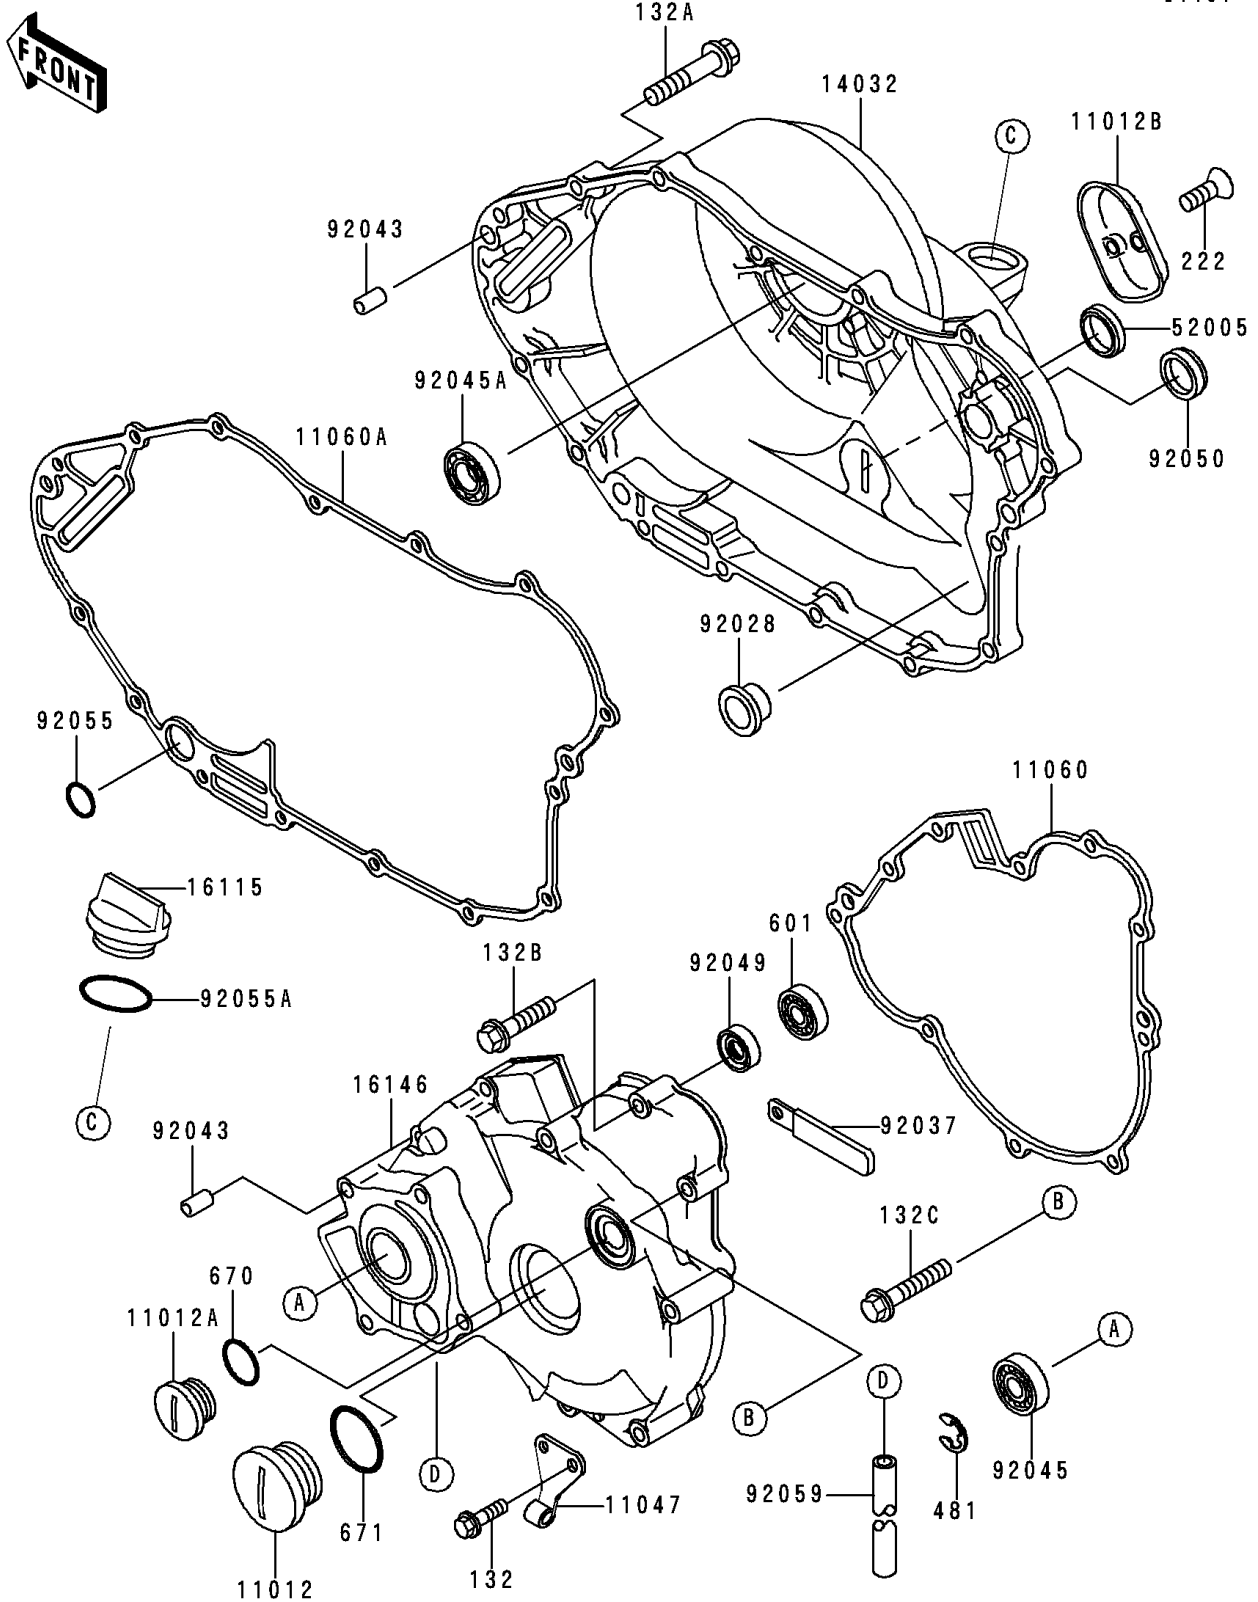

1997 Bayou 400 4X4 (Canada Only) PARTS DIAGRAM

Engine Cover(s)

E1431

1997 Bayou 400 4X4 (Canada Only) PARTS LIST

Engine Cover(s)

ITEM NAME	PART NUMBER	QUANTITY
BOLT-FLANGED-SMALL (Ref # 132)	132G0612	1
BOLT-FLANGED-SMALL (Ref # 132A)	132V0630	15
BOLT-FLANGED-SMALL (Ref # 132B)	132V0635	5
BOLT-FLANGED-SMALL (Ref # 132C)	132V0650	5
SCREW-CSK-RD-CROS (Ref # 222)	222C0512	2
CIRCLIP (Ref # 481)	481J2200	1
BEARING-BALL (Ref # 601)	601A6000	1
O RING,18MM (Ref # 670)	670B2018	1
O RING,40MM (Ref # 671)	671B2540	1
CAP (Ref # 11012)	11012-1362	1
CAP,TOP MARK (Ref # 11012A)	11012-1363	1
CAP,CLUTCH RELEASE (Ref # 11012B)	11012-1644	1
BRACKET,CABLE (Ref # 11047)	11047-1494	1
GASKET,GENERATOR (Ref # 11060)	11060-1711	1
GASKET,CLUTCH COVER (Ref # 11060A)	11060-1712	1
COVER-CLUTCH (Ref # 14032)	14032-5021	1
CAP-OIL FILLER (Ref # 16115)	16115-1009	1
COVER-ASSY,GENERATOR (Ref # 16146)	16146-1155	1
GAUGE,OIL LEVEL (Ref # 52005)	52005-1009	1
BUSHING (Ref # 92028)	92028-1544	1
CLAMP,L=45 (Ref # 92037)	92037-1539	1
PIN,6.2X8X14 (Ref # 92043)	92043-1263	4
BEARING-BALL (Ref # 92045)	92045-1206	1
BEARING-BALL,6303RUED2C3 (Ref # 92045A)	92045-1256	1
SEAL-OIL,SC10227 (Ref # 92049)	92049-1157	1
SEAL-OIL (Ref # 92050)	92050-078	1
RING-O,OD=18 (Ref # 92055)	92055-048	1
RING-O,31.5X2.6 (Ref # 92055A)	92055-049	1
TUBE,4.5X9X190 (Ref # 92059)	92059-080	1